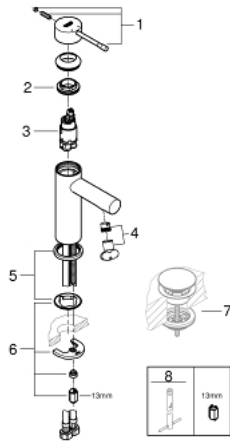

34 813 001 ESSENCE BASIN MIXER 1/2"
S-SIZE

PRODUCT DESCRIPTION

- Tyc: Chrome
- single hole installation
- metal lever
- GROHE SilkMove 28 mm ceramic cartridge
- with temperature limiter
- GROHE LongLife finish
- GROHE EcoJoy - Less water, perfect flow
- maximum flow rate (at 3 bar): 5 l/min
- GROHE FastFixation Plus installation system
- smooth body
- flexible connection hoses
- min. recommended pressure 1.0 bar
- professional exclusive

34 813 001 ESSENCE BASIN MIXER 1/2"
S-SIZE

SPARE PARTS

- 1: Lever (Spare part-nr. 46917000)
 - 2: Fitting ring (Spare part-nr. 46715000)
 - 3: Cartridge (Spare part-nr. 46580000)
 - 4: Mousseur (Spare part-nr. 46765000)
 - 5: Escutcheon (Spare part-nr. 48603000)
 - 6: Shank mounting kit (Spare part-nr. 46645000)
 - 7: Waste set with push-open plug (Spare part-nr. 65807000)*
 - 8: Mounting wrench (Spare part-nr. 19017000)*
- * Optional accessories