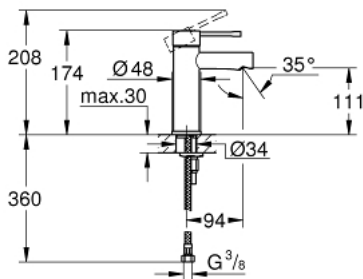

34 813 001 ESSENCE BASIN MIXER 1/2"
S-SIZE

PRODUCT DESCRIPTION

- Tyc: Chrome
- single hole installation
- metal lever
- GROHE SilkMove 28 mm ceramic cartridge
- with temperature limiter
- GROHE LongLife finish
- GROHE EcoJoy - Less water, perfect flow
- maximum flow rate (at 3 bar): 5 l/min
- GROHE FastFixation Plus installation system
- smooth body
- flexible connection hoses
- min. recommended pressure 1.0 bar
- professional exclusive

34 813 001 ESSENCE BASIN MIXER 1/2"
S-SIZE

SPARE PARTS

- 1: Lever (Spare part-nr. 46917000)
 - 2: Fitting ring (Spare part-nr. 46715000)
 - 3: Cartridge (Spare part-nr. 46580000)
 - 4: Mousseur (Spare part-nr. 46765000)
 - 5: Escutcheon (Spare part-nr. 48603000)
 - 6: Shank mounting kit (Spare part-nr. 46645000)
 - 7: Waste set with push-open plug (Spare part-nr. 65807000)*
 - 8: Mounting wrench (Spare part-nr. 19017000)*
- * Optional accessories