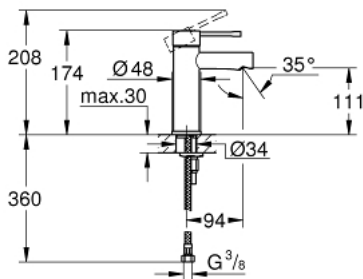

34 813 001 **ESSENCE BASIN MIXER 1/2"**
S-SIZE

PRODUCT DESCRIPTION

- Tyc: Chrome
- single hole installation
- metal lever
- GROHE SilkMove 28 mm ceramic cartridge
- with temperature limiter
- GROHE LongLife finish
- GROHE EcoJoy - Less water, perfect flow
- maximum flow rate (at 3 bar): 5 l/min
- GROHE FastFixation Plus installation system
- smooth body
- flexible connection hoses
- min. recommended pressure 1.0 bar
- professional exclusive
- replaces Essence basin mixer 34 294 001

34 813 001 ESSENCE BASIN MIXER 1/2"
S-SIZE

SPARE PARTS

- 1: Lever (Spare part-nr. 46917000)
 - 2: Fitting ring (Spare part-nr. 46715000)
 - 3: Cartridge (Spare part-nr. 46580000)
 - 4: Mousseur (Spare part-nr. 46765000)
 - 5: Escutcheon (Spare part-nr. 48603000)
 - 6: Shank mounting kit (Spare part-nr. 46645000)
 - 7: Waste set with push-open plug (Spare part-nr. 65807000)*
 - 8: Mounting wrench (Spare part-nr. 19017000)*
- * Optional accessories