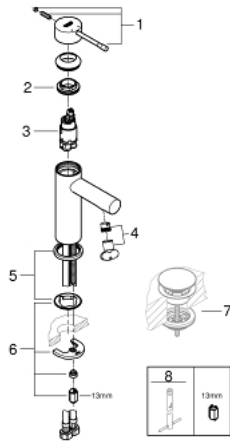

34 813 001 **ESSENCE BASIN MIXER 1/2"**
S-SIZE

PRODUCT DESCRIPTION

- Tyc: Chrome
- single hole installation
- metal lever
- GROHE SilkMove 28 mm ceramic cartridge
- with temperature limiter
- GROHE LongLife finish
- GROHE EcoJoy - Less water, perfect flow
- maximum flow rate (at 3 bar): 5 l/min
- GROHE FastFixation Plus installation system
- smooth body
- flexible connection hoses
- min. recommended pressure 1.0 bar
- professional exclusive
- replaces Essence basin mixer 34 294 001

34 813 001 ESSENCE BASIN MIXER 1/2"
S-SIZE

SPARE PARTS

- 1: Lever (Spare part-nr. 46917000)
 - 2: Fitting ring (Spare part-nr. 46715000)
 - 3: Cartridge (Spare part-nr. 46580000)
 - 4: Mousseur (Spare part-nr. 46765000)
 - 5: Escutcheon (Spare part-nr. 48603000)
 - 6: Shank mounting kit (Spare part-nr. 46645000)
 - 7: Waste set with push-open plug (Spare part-nr. 65807000)*
 - 8: Mounting wrench (Spare part-nr. 19017000)*
- * Optional accessories