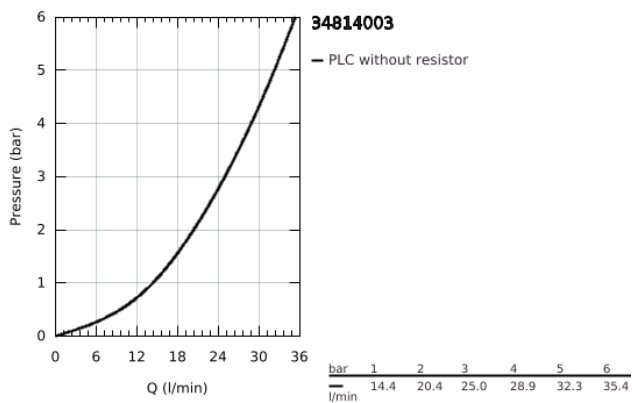

34 814 003 GROHTHERM 1000 THERMOSTATIC SHOWER MIXER 1/2"

PRODUCT DESCRIPTION

- Colour: chrome
- wall mounted
- GROHE CoolTouch safety housing
- GROHE LongLife finish
- GROHE MetalGrip ergonomically shaped metal handles
- GROHE SafeStop - safety button at 38°C
- GROHE SafeStop Plus - optional temperature limiter at 43°C included
- GROHE TurboStat - compact cartridge with wax thermoelement
- integrated mixed water shut off
- volume handle with GROHE EcoButton (economy button with individually adjustable economy stop)
- ceramic headpart 1/2", 180°
- shower bottom outlet 1/2"
- built-in non return valves
- dirt strainers
- protected against backflow
- S-unions
- metal escutcheon
- professional exclusive

34 814 003 GROHTHERM 1000 THERMOSTATIC SHOWER MIXER 1/2"

SPARE PARTS

- 1: Shut-off handle (Spare part-nr. 47972000)
- 1.1: Cover cap (Spare part-nr. 4797400M)
- 2: Ceramic headpart 1/2" (Spare part-nr. 45346000)
- 2.1: O-Ring $\varnothing 18,2 \times \varnothing 1,7$ (Spare part-nr. 0392400M)
- 3: Temperature control handle (Spare part-nr. 47973000)
- 3.1: Cover cap (Spare part-nr. 4797400M)
- 4: retaining ring (Spare part-nr. 47743000)
- 5: Thermostatic compact cartridge 1/2" (Spare part-nr. 47439000)
- 6: Race (Spare part-nr. 47975000)
- 7: Non-return valve (Spare part-nr. 08565000)
- 8: Non-return valve (Spare part-nr. 47189000)
- 8.1: Filter (Spare part-nr. 0726400M)
- 8.2: Non-return valve (Spare part-nr. 08565000)
- 8.3: O-Ring $\varnothing 17 \times \varnothing 2$ (Spare part-nr. 0305500M)
- 9: S-union (Spare part-nr. 12075000)
- 9.1: Seal (Spare part-nr. 0138600M)
- 9.2: Escutcheon (Spare part-nr. 0221000M)
- 10: Extension 3/4", 20 mm (Spare part-nr. 0713000M)*
- 11: Special spanner (Spare part-nr. 19377000)*
- 12: Socket spanner (Spare part-nr. 19332000)*
- 13: GROHE TurboStat cartridge 1/2" (Spare part-nr. 47175000)*