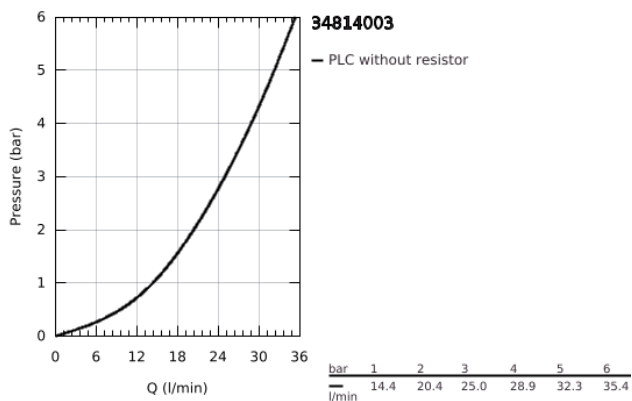

34 814 003 GROHTHERM 1000 THERMOSTATIC SHOWER MIXER 1/2"

PRODUCT DESCRIPTION

- Colour: chrome
- wall mounted
- GROHE CoolTouch safety housing
- GROHE LongLife finish
- GROHE MetalGrip ergonomically shaped metal handles
- GROHE SafeStop - safety button at 38°C
- GROHE SafeStop Plus - optional temperature limiter at 43°C included
- GROHE TurboStat - compact cartridge with wax thermoelement
- integrated mixed water shut off
- volume handle with FlowControl Button (button with individually adjustable stop)
- ceramic headpart 1/2", 180°
- shower bottom outlet 1/2"
- built-in non return valves
- dirt strainers
- protected against backflow
- S-unions
- metal escutcheon
- professional exclusive

34 814 003 GROHTHERM 1000 THERMOSTATIC SHOWER MIXER 1/2"

SPARE PARTS

- 1: Shut-off handle (Spare part-nr. 47972000)
- 1.1: Cover cap (Spare part-nr. 4797400M)
- 2: Ceramic headpart 1/2" (Spare part-nr. 45346000)
- 2.1: O-Ring $\varnothing 18,2 \times \varnothing 1,7$ (Spare part-nr. 0392400M)
- 3: Temperature control handle (Spare part-nr. 47973000)
- 3.1: Cover cap (Spare part-nr. 4797400M)
- 4: retaining ring (Spare part-nr. 47743000)
- 5: Thermostatic compact cartridge 1/2" (Spare part-nr. 47439000)
- 6: Race (Spare part-nr. 47975000)
- 7: Non-return valve (Spare part-nr. 08565000)
- 8: Non-return valve (Spare part-nr. 47189000)
- 8.1: Filter (Spare part-nr. 0726400M)
- 8.2: Non-return valve (Spare part-nr. 08565000)
- 8.3: O-Ring $\varnothing 17 \times \varnothing 2$ (Spare part-nr. 0305500M)
- 9: S-union (Spare part-nr. 12075000)
- 9.1: Seal (Spare part-nr. 0138600M)
- 9.2: Escutcheon (Spare part-nr. 0221000M)
- 10: Extension 3/4", 20 mm (Spare part-nr. 0713000M)*
- 11: Special spanner (Spare part-nr. 19377000)*
- 12: Socket spanner (Spare part-nr. 19332000)*
- 13: GROHE TurboStat cartridge 1/2" (Spare part-nr. 47175000)*