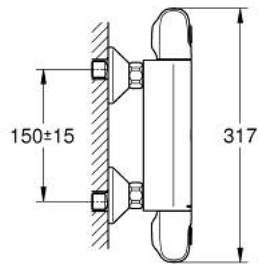

34 814 003 GROHTHERM 1000 THERMOSTATIC SHOWER MIXER 1/2"

PRODUCT DESCRIPTION

- Tyc: Chrome
- wall mounted
- GROHE CoolTouch safety housing
- GROHE LongLife finish
- GROHE MetalGrip ergonomically shaped metal handles
- GROHE SafeStop safety button at 38°C (calibration required)
- GROHE SafeStop Plus - optional temperature limiter at 43°C included
- GROHE TurboStat - compact cartridge with wax thermoelement
- integrated mixed water shut off
- volume handle with GROHE EcoButton (economy button with individually adjustable economy stop)
- ceramic headpart 1/2", 180°
- shower bottom outlet 1/2"
- built-in non return valves
- dirt strainers
- protected against backflow
- S-unions
- metal escutcheon
- professional exclusive

34 814 003 GROHTHERM 1000 THERMOSTATIC SHOWER MIXER 1/2"

SPARE PARTS

- 1: Shut-off handle (Spare part-nr. 47972000)
- 1.1: Cover cap (Spare part-nr. 4797400M)
- 2: Ceramic headpart 1/2" (Spare part-nr. 45346000)
- 2.1: O-ring \varnothing 18.2 x \varnothing 1.7 (Spare part-nr. 0392400M)
- 3: Temperature control handle (Spare part-nr. 47973000)
- 3.1: Cover cap (Spare part-nr. 4797400M)
- 4: Fitting ring (Spare part-nr. 47743000)
- 5: Thermostatic compact cartridge 1/2" (Spare part-nr. 47439000)
- 6: Race (Spare part-nr. 47975000)
- 7: Non-return valve (Spare part-nr. 08565000)
- 8: Non-return valve (Spare part-nr. 47189000)
- 8.1: Dirt strainer (Spare part-nr. 0726400M)
- 8.2: Non-return valve (Spare part-nr. 08565000)
- 8.3: O-ring \varnothing 17 x \varnothing 2 (Spare part-nr. 0305500M)
- 9: S-union (Spare part-nr. 12075000)
- 9.1: Seal (Spare part-nr. 0138600M)
- 9.2: Escutcheon (Spare part-nr. 0221000M)
- 10: Extension 3/4", 20 mm (Spare part-nr. 0713000M)*
- 11: Special spanner (Spare part-nr. 19377000)*
- 12: Socket spanner (Spare part-nr. 19332000)*
- 13: GROHE TurboStat cartridge 1/2" (Spare part-nr. 47175000)*