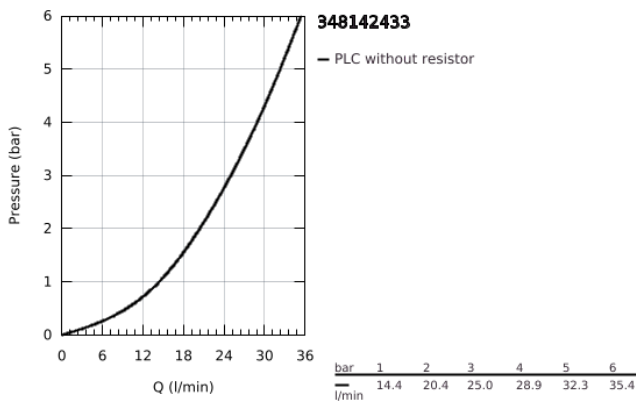

34 814 243 3 GROHTHERM 1000 THERMOSTATIC SHOWER MIXER 1/2"

PRODUCT DESCRIPTION

- Colour: matte black
- wall mounted
- GROHE CoolTouch safety housing
- GROHE MetalGrip ergonomically shaped metal handles
- GROHE SafeStop - safety button at 38°C
- GROHE SafeStop Plus - optional temperature limiter at 43°C included
- GROHE TurboStat - compact cartridge with wax thermoelement
- integrated mixed water shut off
- volume handle with FlowControl Button (button with individually adjustable stop)
- ceramic headpart 1/2", 180°
- shower bottom outlet 1/2"
- built-in non return valves
- dirt strainers
- protected against backflow
- S-unions
- metal escutcheon
- professional exclusive

34 814 243 3 GROHTHERM 1000 THERMOSTATIC SHOWER MIXER 1/2"

SPARE PARTS

1: GRT 1000 New shut-off handle (Spare part-nr. 479722430)

1.1: cap (Spare part-nr. 47974243M)

2: Ceramic headpart 1/2" (Spare part-nr. 45346000)