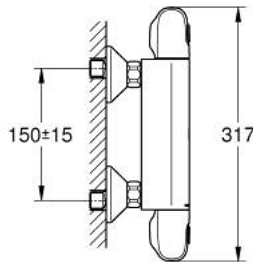

## 34 814 243 3 GROHTHERM 1000 THERMOSTATIC SHOWER MIXER 1/2"

### PRODUCT DESCRIPTION

- Colour: matte black
- wall mounted
- GROHE CoolTouch safety housing
- GROHE MetalGrip ergonomically shaped metal handles
- GROHE SafeStop - safety button at 38°C
- GROHE SafeStop Plus - optional temperature limiter at 43°C included
- GROHE TurboStat - compact cartridge with wax thermoelement
- integrated mixed water shut off
- volume handle with GROHE EcoButton (economy button with individually adjustable economy stop)
- ceramic headpart 1/2", 180°
- shower bottom outlet 1/2"
- built-in non return valves
- dirt strainers
- protected against backflow
- S-unions
- metal escutcheon
- professional exclusive

### SPARE PARTS

1: GRT 1000 New shut-off handle (Spare part-nr. 479722430)

1.1: cap (Spare part-nr. 47974243M)

2: Ceramic headpart 1/2" (Spare part-nr. 45346000)

2.1: O-Ring  $\varnothing 18,2 \times \varnothing 1,7$  (Spare part-nr. 0392400M)