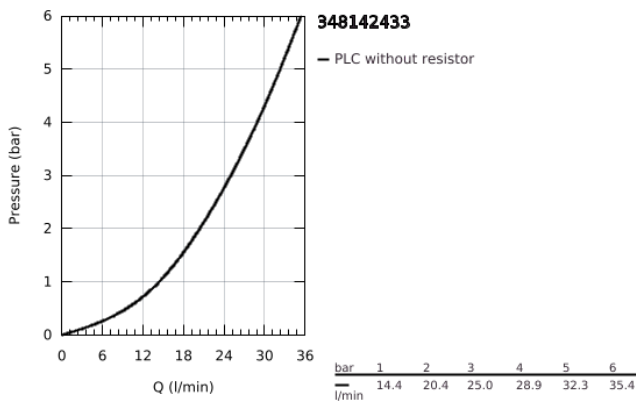

## 34 814 243 3 GROHTHERM 1000 THERMOSTATIC SHOWER MIXER 1/2"

### PRODUCT DESCRIPTION

- Colour: matte black
- wall mounted
- GROHE CoolTouch safety housing
- GROHE MetalGrip ergonomically shaped metal handles
- GROHE SafeStop - safety button at 38°C
- GROHE SafeStop Plus - optional temperature limiter at 43°C included
- GROHE TurboStat - compact cartridge with wax thermoelement
- integrated mixed water shut off
- volume handle with GROHE EcoButton (economy button with individually adjustable economy stop)
- ceramic headpart 1/2", 180°
- shower bottom outlet 1/2"
- built-in non return valves
- dirt strainers
- protected against backflow
- S-unions
- metal escutcheon
- professional exclusive