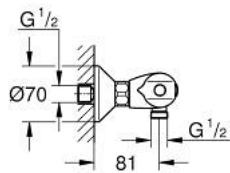

34 814 243 3 GROHTHERM 1000 THERMOSTATIC SHOWER MIXER 1/2"

PRODUCT DESCRIPTION

- Colour: matte black
- wall mounted
- GROHE CoolTouch safety housing
- GROHE MetalGrip ergonomically shaped metal handles
- GROHE SafeStop - safety button at 38°C
- GROHE SafeStop Plus - optional temperature limiter at 43°C included
- GROHE TurboStat - compact cartridge with wax thermoelement
- integrated mixed water shut off
- volume handle with FlowControl Button (button with individually adjustable stop)
- ceramic headpart 1/2", 180°
- shower bottom outlet 1/2"
- built-in non return valves
- dirt strainers
- protected against backflow
- S-unions
- metal escutcheon
- professional exclusive

34 814 243 3 GROHTHERM 1000 THERMOSTATIC SHOWER MIXER 1/2"

SPARE PARTS

1: GRT 1000 New shut-off handle (Spare part-nr. 479722430)

1.1: cap (Spare part-nr. 47974243M)

2: Ceramic headpart 1/2" (Spare part-nr. 45346000)

2.1: O-Ring $\varnothing 18,2 \times \varnothing 1,7$ (Spare part-nr. 0392400M)

3: GRT 1000 New temperature control handle (Spare part-nr. 479732430)

3.1: cap (Spare part-nr. 47974243M)

4: retaining ring (Spare part-nr. 47743000)

5: Thermostatic compact cartridge 1/2" (Spare part-nr. 47439000)

6: Race (Spare part-nr. 47975000)

7: Non-return valve (Spare part-nr. 08565000)

8: Non-return valve (Spare part-nr. 471892430)

8.1: Filter (Spare part-nr. 0726400M)