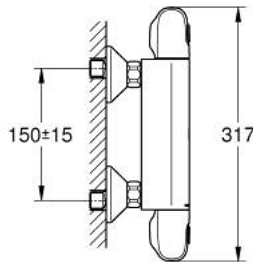

34 814 243 3 GROHTHERM 1000 THERMOSTATIC SHOWER MIXER 1/2"

PRODUCT DESCRIPTION

- Colour: matte black
- wall mounted
- GROHE CoolTouch safety housing
- GROHE MetalGrip ergonomically shaped metal handles
- GROHE SafeStop - safety button at 38°C
- GROHE SafeStop Plus - optional temperature limiter at 43°C included
- GROHE TurboStat - compact cartridge with wax thermoelement
- integrated mixed water shut off
- volume handle with FlowControl Button (button with individually adjustable stop)
- ceramic headpart 1/2", 180°
- shower bottom outlet 1/2"
- built-in non return valves
- dirt strainers
- protected against backflow
- S-unions
- metal escutcheon
- professional exclusive

34 814 243 3 GROHTHERM 1000 THERMOSTATIC SHOWER MIXER 1/2"

SPARE PARTS

1: GRT 1000 New shut-off handle (Spare part-nr. 479722430)

1.1: cap (Spare part-nr. 47974243M)

2: Ceramic headpart 1/2" (Spare part-nr. 45346000)

2.1: O-Ring $\varnothing 18,2 \times \varnothing 1,7$ (Spare part-nr. 0392400M)

3: GRT 1000 New temperature control handle (Spare part-nr. 479732430)

3.1: cap (Spare part-nr. 47974243M)

4: retaining ring (Spare part-nr. 47743000)

10: Extension 3/4", 20 mm (Spare part-nr. 0713000M)*

11: Special spanner (Spare part-nr. 19377000)*

12: Socket spanner (Spare part-nr. 19332000)*

13: GROHE TurboStat cartridge 1/2" (Spare part-nr. 47175000)*