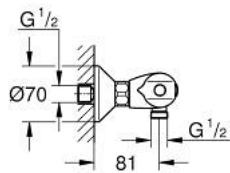

## 34 814 243 3 GROHTHERM 1000 THERMOSTATIC SHOWER MIXER 1/2"

### PRODUCT DESCRIPTION

- Colour: matte black
- wall mounted
- GROHE CoolTouch safety housing
- GROHE MetalGrip ergonomically shaped metal handles
- GROHE SafeStop - safety button at 38°C
- GROHE SafeStop Plus - optional temperature limiter at 43°C included
- GROHE TurboStat - compact cartridge with wax thermoelement
- integrated mixed water shut off
- volume handle with GROHE EcoButton (economy button with individually adjustable economy stop)
- ceramic headpart 1/2", 180°
- shower bottom outlet 1/2"
- built-in non return valves
- dirt strainers
- protected against backflow
- S-unions
- metal escutcheon
- professional exclusive

### SPARE PARTS

1: GRT 1000 New shut-off handle (Spare part-nr. 479722430)

1.1: cap (Spare part-nr. 47974243M)

2: Ceramic headpart 1/2" (Spare part-nr. 45346000)

2.1: O-Ring  $\varnothing 18,2 \times \varnothing 1,7$  (Spare part-nr. 0392400M)