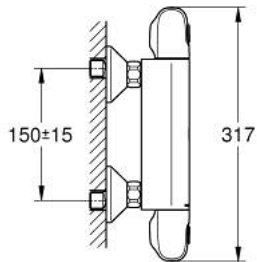

34 814 243 3 GROHTHERM 1000 THERMOSTATIC SHOWER MIXER 1/2"

PRODUCT DESCRIPTION

- Tyc: matte black
- wall mounted
- GROHE CoolTouch safety housing
- GROHE MetalGrip ergonomically shaped metal handles
- GROHE SafeStop safety button at 38°C (calibration required)
- GROHE SafeStop Plus - optional temperature limiter at 43°C included
- GROHE TurboStat - compact cartridge with wax thermoelement
- integrated mixed water shut off
- volume handle with FlowControl Button (button with individually adjustable stop)
- ceramic headpart 1/2", 180°
- shower bottom outlet 1/2"
- built-in non return valves
- dirt strainers
- protected against backflow
- S-unions
- metal escutcheon
- professional exclusive

34 814 243 3 GROHTHERM 1000 THERMOSTATIC SHOWER MIXER 1/2"

SPARE PARTS

- 1: GRT 1000 New shut-off handle (Spare part-nr. 479722430)
 - 1.1: cap (Spare part-nr. 47974243M)
 - 2: Ceramic headpart 1/2" (Spare part-nr. 45346000)
 - 2.1: O-ring \varnothing 18.2 x \varnothing 1.7 (Spare part-nr. 0392400M)
 - 3: GRT 1000 New temperature control handle (Spare part-nr. 479732430)
 - 3.1: cap (Spare part-nr. 47974243M)
 - 4: Fitting ring (Spare part-nr. 47743000)
 - 5: Thermostatic compact cartridge 1/2" (Spare part-nr. 47439000)
 - 6: Race (Spare part-nr. 47975000)
 - 7: Non-return valve (Spare part-nr. 08565000)
 - 8: Non-return valve (Spare part-nr. 471892430)
 - 8.1: Dirt strainer (Spare part-nr. 0726400M)
 - 8.2: Non-return valve (Spare part-nr. 08565000)
 - 8.3: O-ring \varnothing 17 x \varnothing 2 (Spare part-nr. 0305500M)
 - 9: S-union (Spare part-nr. 120752430)
 - 9.1: Seal (Spare part-nr. 0138600M)
 - 9.2: Escutcheon (Spare part-nr. 02210243M)
 - 10: Extension 3/4", 20 mm (Spare part-nr. 0713000M)*
 - 11: Special spanner (Spare part-nr. 19377000)*
 - 12: Socket spanner (Spare part-nr. 19332000)*
 - 13: GROHE TurboStat cartridge 1/2" (Spare part-nr. 47175000)*
- * Optional accessories