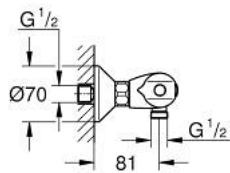

34 814 243 3 GROHTHERM 1000 THERMOSTATIC SHOWER MIXER 1/2"

PRODUCT DESCRIPTION

- Tyc: matte black
- wall mounted
- GROHE CoolTouch safety housing
- GROHE MetalGrip ergonomically shaped metal handles
- GROHE SafeStop safety button at 38°C (calibration required)
- GROHE SafeStop Plus - optional temperature limiter at 43°C included
- GROHE TurboStat - compact cartridge with wax thermoelement
- integrated mixed water shut off
- volume handle with FlowControl Button (button with individually adjustable stop)
- ceramic headpart 1/2", 180°
- shower bottom outlet 1/2"
- built-in non return valves
- dirt strainers
- protected against backflow
- S-unions
- metal escutcheon
- professional exclusive

34 814 243 3 GROHTHERM 1000 THERMOSTATIC SHOWER MIXER 1/2"

SPARE PARTS

- 1: GRT 1000 New shut-off handle (Spare part-nr. 479722430)
 - 1.1: cap (Spare part-nr. 47974243M)
 - 2: Ceramic headpart 1/2" (Spare part-nr. 45346000)
 - 2.1: O-ring \varnothing 18.2 x \varnothing 1.7 (Spare part-nr. 0392400M)
 - 3: GRT 1000 New temperature control handle (Spare part-nr. 479732430)
 - 3.1: cap (Spare part-nr. 47974243M)
 - 4: Fitting ring (Spare part-nr. 47743000)
 - 5: Thermostatic compact cartridge 1/2" (Spare part-nr. 47439000)
 - 6: Race (Spare part-nr. 47975000)
 - 7: Non-return valve (Spare part-nr. 08565000)
 - 8: Non-return valve (Spare part-nr. 471892430)
 - 8.1: Dirt strainer (Spare part-nr. 0726400M)
 - 8.2: Non-return valve (Spare part-nr. 08565000)
 - 8.3: O-ring \varnothing 17 x \varnothing 2 (Spare part-nr. 0305500M)
 - 9: S-union (Spare part-nr. 120752430)
 - 9.1: Seal (Spare part-nr. 0138600M)
 - 9.2: Escutcheon (Spare part-nr. 02210243M)
 - 10: Extension 3/4", 20 mm (Spare part-nr. 0713000M)*
 - 11: Special spanner (Spare part-nr. 19377000)*
 - 12: Socket spanner (Spare part-nr. 19332000)*
 - 13: GROHE TurboStat cartridge 1/2" (Spare part-nr. 47175000)*
- * Optional accessories