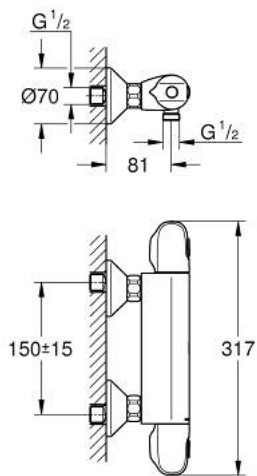

## 34 814 243 3 GROHTHERM 1000 THERMOSTATIC SHOWER MIXER 1/2"

### PRODUCT DESCRIPTION

- Tyc: matte black
- wall mounted
- GROHE CoolTouch safety housing
- GROHE MetalGrip ergonomically shaped metal handles
- GROHE SafeStop safety button at 38°C ( calibration required )
- GROHE SafeStop Plus - optional temperature limiter at 43°C included
- GROHE TurboStat - compact cartridge with wax thermoelement
- integrated mixed water shut off
- volume handle with GROHE EcoButton (economy button with individually adjustable economy stop)
- ceramic headpart 1/2", 180°
- shower bottom outlet 1/2"
- built-in non return valves
- dirt strainers
- protected against backflow
- S-unions
- metal escutcheon
- professional exclusive

### SPARE PARTS

- 1: GRT 1000 New shut-off handle (Spare part-nr. 479722430)
  - 1.1: cap (Spare part-nr. 47974243M)
  - 2: Ceramic headpart 1/2" (Spare part-nr. 45346000)
  - 2.1: O-ring  $\varnothing$  18.2 x  $\varnothing$  1.7 (Spare part-nr. 0392400M)
  - 3: GRT 1000 New temperature control handle (Spare part-nr. 479732430)
  - 3.1: cap (Spare part-nr. 47974243M)
  - 4: Fitting ring (Spare part-nr. 47743000)
  - 5: Thermostatic compact cartridge 1/2" (Spare part-nr. 47439000)
  - 6: Race (Spare part-nr. 47975000)
  - 7: Non-return valve (Spare part-nr. 08565000)
  - 8: Non-return valve (Spare part-nr. 471892430)
  - 8.1: Dirt strainer (Spare part-nr. 0726400M)
  - 8.2: Non-return valve (Spare part-nr. 08565000)
  - 8.3: O-ring  $\varnothing$  17 x  $\varnothing$  2 (Spare part-nr. 0305500M)
  - 9: S-union (Spare part-nr. 120752430)
  - 9.1: Seal (Spare part-nr. 0138600M)
  - 9.2: Escutcheon (Spare part-nr. 02210243M)
  - 10: Extension 3/4", 20 mm (Spare part-nr. 0713000M)\*
  - 11: Special spanner (Spare part-nr. 19377000)\*
  - 12: Socket spanner (Spare part-nr. 19332000)\*
  - 13: GROHE TurboStat cartridge 1/2" (Spare part-nr. 47175000)\*
- \* Optional accessories