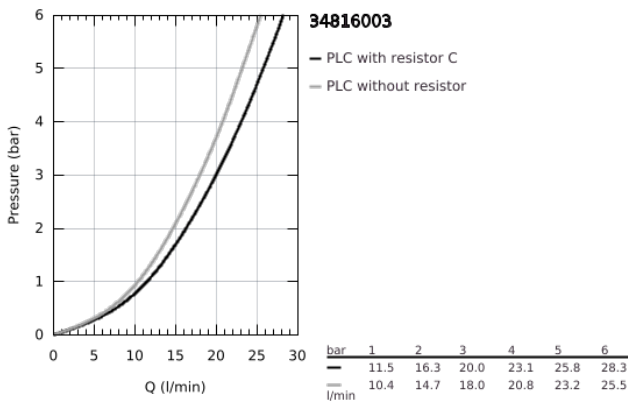

### 34 816 003 GROHTHERM 1000 THERMOSTATIC BATH MIXER 1/2"

#### PRODUCT DESCRIPTION

- Colour: chrome
- wall mounted
- GROHE CoolTouch safety housing
- GROHE LongLife finish
- GROHE MetalGrip ergonomically shaped metal handles
- GROHE SafeStop - safety button at 38°C
- GROHE SafeStop Plus - optional temperature limiter at 43°C included
- GROHE TurboStat - compact cartridge with wax thermoelement
- integrated mixed water shut off
- GROHE AquaDimmer with multiple function:
  - FlowControl Button, one-button switch for full water flow to the shower
  - flow control
  - diverter: bath/shower
  - shower bottom outlet 1/2"
  - mousseur
  - built-in non return valves
  - dirt strainers
  - protected against backflow
  - S-unions
  - metal escutcheon
  - professional exclusive