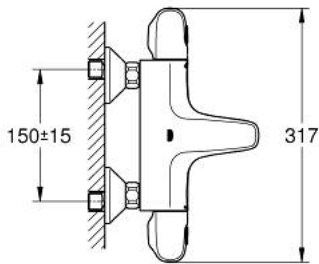

### 34 816 003 GROHTHERM 1000 THERMOSTATIC BATH MIXER 1/2"

#### PRODUCT DESCRIPTION

- Colour: chrome
- wall mounted
- GROHE CoolTouch safety housing
- GROHE LongLife finish
- GROHE MetalGrip ergonomically shaped metal handles
- GROHE SafeStop - safety button at 38°C
- GROHE SafeStop Plus - optional temperature limiter at 43°C included
- GROHE TurboStat - compact cartridge with wax thermoelement
- integrated mixed water shut off
- GROHE AquaDimmer with multiple function:
  - FlowControl Button, one-button switch for full water flow to the shower
  - flow control
  - diverter: bath/shower
  - shower bottom outlet 1/2"
  - mousseur
  - built-in non return valves
  - dirt strainers
  - protected against backflow
  - S-unions
  - metal escutcheon
  - professional exclusive

### SPARE PARTS

- 1: Shut-off handle (Spare part-nr. 47976000)
  - 1.1: Cover cap (Spare part-nr. 4797400M)
  - 2: Temperature limiter (Spare part-nr. 47977000)
  - 3: Aquadimmer (Spare part-nr. 12433000)
  - 4: Water flow (Spare part-nr. 47751000)
  - 5: Temperature control handle (Spare part-nr. 47973000)
  - 5.1: Cover cap (Spare part-nr. 4797400M)
  - 6: retaining ring (Spare part-nr. 47743000)
  - 7: Thermostatic compact cartridge 1/2" (Spare part-nr. 47439000)
  - 8: Race (Spare part-nr. 47975000)
  - 9: Mousseur (Spare part-nr. 13952000)
  - 10: Non-return valve (Spare part-nr. 47189000)
  - 10.1: Filter (Spare part-nr. 0726400M)
  - 10.2: Non-return valve (Spare part-nr. 08565000)
  - 10.3: O-Ring Ø17 x Ø2 (Spare part-nr. 0305500M)
  - 11: S-union (Spare part-nr. 12075000)
  - 11.1: Seal (Spare part-nr. 0138600M)
  - 11.2: Escutcheon (Spare part-nr. 0221000M)
  - 12: Extension 3/4", 20 mm (Spare part-nr. 0713000M)\*
  - 13: Special spanner (Spare part-nr. 19377000)\*
  - 14: Socket spanner (Spare part-nr. 19332000)\*
  - 15: GROHE TurboStat cartridge 1/2" (Spare part-nr. 47175000)\*
- \* Optional accessories