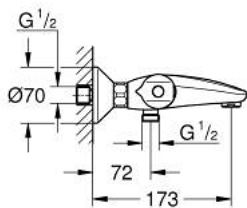

## 34 816 003 GROHTHERM 1000 THERMOSTATIC BATH MIXER 1/2"

### PRODUCT DESCRIPTION

- Түс: Chrome
- wall mounted
- GROHE CoolTouch safety housing
- GROHE LongLife finish
- GROHE MetalGrip ergonomically shaped metal handles
- GROHE SafeStop safety button at 38°C ( calibration required )
- GROHE SafeStop Plus - optional temperature limiter at 43°C included
- GROHE TurboStat - compact cartridge with wax thermoelement
- integrated mixed water shut off
- GROHE AquaDimmer with multiple function:
  - integrated GROHE EcoButton (economy button with economy stop for shower)
  - flow control
  - переключатель: ванна/душ
  - shower bottom outlet 1/2"
  - mousseur
  - built-in non return valves
  - dirt strainers
  - protected against backflow
  - S-unions
  - metal escutcheon
  - professional exclusive

### SPARE PARTS

- 1: Shut-off handle (Spare part-nr. 47976000)
  - 1.1: Cover cap (Spare part-nr. 4797400M)
  - 2: Stop (Spare part-nr. 47977000)
  - 3: Aquadimmer (Spare part-nr. 12433000)
  - 4: Water flow (Spare part-nr. 47751000)
  - 5: Temperature control handle (Spare part-nr. 47973000)
  - 5.1: Cover cap (Spare part-nr. 4797400M)
  - 6: Fitting ring (Spare part-nr. 47743000)
  - 7: Thermostatic compact cartridge 1/2" (Spare part-nr. 47439000)
  - 8: Race (Spare part-nr. 47975000)
  - 9: Mousseur (Spare part-nr. 13952000)
  - 10: Non-return valve (Spare part-nr. 47189000)
  - 10.1: Dirt strainer (Spare part-nr. 0726400M)
  - 10.2: Non-return valve (Spare part-nr. 08565000)
  - 10.3: O-ring  $\varnothing 17 \times \varnothing 2$  (Spare part-nr. 0305500M)
  - 11: S-union (Spare part-nr. 12075000)
  - 11.1: Seal (Spare part-nr. 0138600M)
  - 11.2: Escutcheon (Spare part-nr. 0221000M)
  - 12: Extension 3/4", 20 mm (Spare part-nr. 0713000M)\*
  - 13: Special spanner (Spare part-nr. 19377000)\*
  - 14: Socket spanner (Spare part-nr. 19332000)\*
  - 15: GROHE TurboStat cartridge 1/2" (Spare part-nr. 47175000)\*
- \* Optional accessories