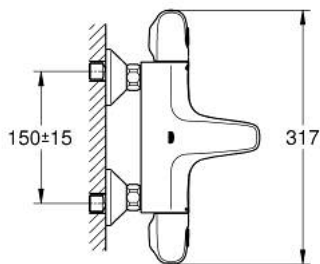

## 34 816 003 GROHTHERM 1000 THERMOSTATIC BATH MIXER 1/2"

### PRODUCT DESCRIPTION

- Түс: Chrome
- wall mounted
- GROHE CoolTouch safety housing
- GROHE LongLife finish
- GROHE MetalGrip ergonomically shaped metal handles
- GROHE SafeStop safety button at 38°C ( calibration required )
- GROHE SafeStop Plus - optional temperature limiter at 43°C included
- GROHE TurboStat - compact cartridge with wax thermoelement
- integrated mixed water shut off
- GROHE AquaDimmer with multiple function:
  - integrated GROHE EcoButton (economy button with economy stop for shower)
  - flow control
  - переключатель: ванна/душ
  - shower bottom outlet 1/2"
  - mousseur
  - built-in non return valves
  - dirt strainers
  - protected against backflow
  - S-unions
  - metal escutcheon
  - professional exclusive

### SPARE PARTS

- 1: Shut-off handle (Spare part-nr. 47976000)
  - 1.1: Cover cap (Spare part-nr. 4797400M)
  - 2: Stop (Spare part-nr. 47977000)
  - 3: Aquadimmer (Spare part-nr. 12433000)
  - 4: Water flow (Spare part-nr. 47751000)
  - 5: Temperature control handle (Spare part-nr. 47973000)
  - 5.1: Cover cap (Spare part-nr. 4797400M)
  - 6: Fitting ring (Spare part-nr. 47743000)
  - 7: Thermostatic compact cartridge 1/2" (Spare part-nr. 47439000)
  - 8: Race (Spare part-nr. 47975000)
  - 9: Mousseur (Spare part-nr. 13952000)
  - 10: Non-return valve (Spare part-nr. 47189000)
  - 10.1: Dirt strainer (Spare part-nr. 0726400M)
  - 10.2: Non-return valve (Spare part-nr. 08565000)
  - 10.3: O-ring  $\varnothing 17 \times \varnothing 2$  (Spare part-nr. 0305500M)
  - 11: S-union (Spare part-nr. 12075000)
  - 11.1: Seal (Spare part-nr. 0138600M)
  - 11.2: Escutcheon (Spare part-nr. 0221000M)
  - 12: Extension 3/4", 20 mm (Spare part-nr. 0713000M)\*
  - 13: Special spanner (Spare part-nr. 19377000)\*
  - 14: Socket spanner (Spare part-nr. 19332000)\*
  - 15: GROHE TurboStat cartridge 1/2" (Spare part-nr. 47175000)\*
- \* Optional accessories