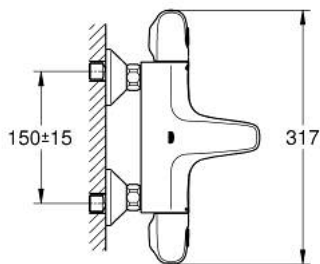

## 34 816 003 GROHTHERM 1000 THERMOSTATIC BATH MIXER 1/2"

### PRODUCT DESCRIPTION

- Түс: Chrome
- wall mounted
- GROHE CoolTouch safety housing
- GROHE LongLife finish
- GROHE MetalGrip ergonomically shaped metal handles
- GROHE SafeStop safety button at 38°C ( calibration required )
- GROHE SafeStop Plus - optional temperature limiter at 43°C included
- GROHE TurboStat - compact cartridge with wax thermoelement
- integrated mixed water shut off
- GROHE AquaDimmer with multiple function:
  - FlowControl Button, one-button switch for full water flow to the shower
  - flow control
  - переключатель: ванна/душ
  - shower bottom outlet 1/2"
  - mousseur
  - built-in non return valves
  - dirt strainers
  - protected against backflow
  - S-unions
  - metal escutcheon
  - professional exclusive

### SPARE PARTS

- 1: Shut-off handle (Spare part-nr. 47976000)
  - 1.1: Cover cap (Spare part-nr. 4797400M)
  - 2: Stop (Spare part-nr. 47977000)
  - 3: Aquadimmer (Spare part-nr. 12433000)
  - 4: Water flow (Spare part-nr. 47751000)
  - 5: Temperature control handle (Spare part-nr. 47973000)
  - 5.1: Cover cap (Spare part-nr. 4797400M)
  - 6: Fitting ring (Spare part-nr. 47743000)
  - 7: Thermostatic compact cartridge 1/2" (Spare part-nr. 47439000)
  - 8: Race (Spare part-nr. 47975000)
  - 9: Mousseur (Spare part-nr. 13952000)
  - 10: Non-return valve (Spare part-nr. 47189000)
  - 10.1: Dirt strainer (Spare part-nr. 0726400M)
  - 10.2: Non-return valve (Spare part-nr. 08565000)
  - 10.3: O-ring  $\varnothing 17 \times \varnothing 2$  (Spare part-nr. 0305500M)
  - 11: S-union (Spare part-nr. 12075000)
  - 11.1: Seal (Spare part-nr. 0138600M)
  - 11.2: Escutcheon (Spare part-nr. 0221000M)
  - 12: Extension 3/4", 20 mm (Spare part-nr. 0713000M)\*
  - 13: Special spanner (Spare part-nr. 19377000)\*
  - 14: Socket spanner (Spare part-nr. 19332000)\*
  - 15: GROHE TurboStat cartridge 1/2" (Spare part-nr. 47175000)\*
- \* Optional accessories