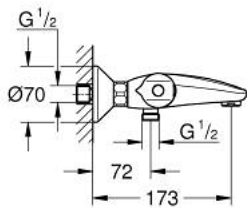

34 816 243 3 GROHTHERM 1000 THERMOSTATIC BATH MIXER 1/2"

PRODUCT DESCRIPTION

- Colour: matte black
- wall mounted
- GROHE CoolTouch safety housing
- GROHE MetalGrip ergonomically shaped metal handles
- GROHE SafeStop - safety button at 38°C
- GROHE SafeStop Plus - optional temperature limiter at 43°C included
- GROHE TurboStat - compact cartridge with wax thermoelement
- integrated mixed water shut off
- GROHE AquaDimmer with multiple function:
- integrated GROHE EcoButton (economy button with economy stop for shower)
- flow control
- diverter: bath/shower
- shower bottom outlet 1/2"
- mousseur
- built-in non return valves
- dirt strainers
- protected against backflow
- S-unions
- metal escutcheon
- professional exclusive

34 816 243 3 GROHTHERM 1000 THERMOSTATIC BATH MIXER 1/2"

SPARE PARTS

1: GRT 1000 New shut-off handle (Spare part-nr. 479762430)

1.1: cap (Spare part-nr. 47974243M)

2: Temperature limiter (Spare part-nr. 47977000)

3: Aquadimmer (Spare part-nr. 12433000)

4: Water flow (Spare part-nr. 47751000)

5: GRT 1000 New temperature control handle (Spare part-nr. 479732430)

5.1: cap (Spare part-nr. 47974243M)

6: retaining ring (Spare part-nr. 47743000)

7: Thermostatic compact cartridge 1/2" (Spare part-nr. 47439000)

8: Race (Spare part-nr. 47975000)

9: flow control (Spare part-nr. 139522430)

10: Non-return valve (Spare part-nr. 471892430)

10.1: Filter (Spare part-nr. 0726400M)