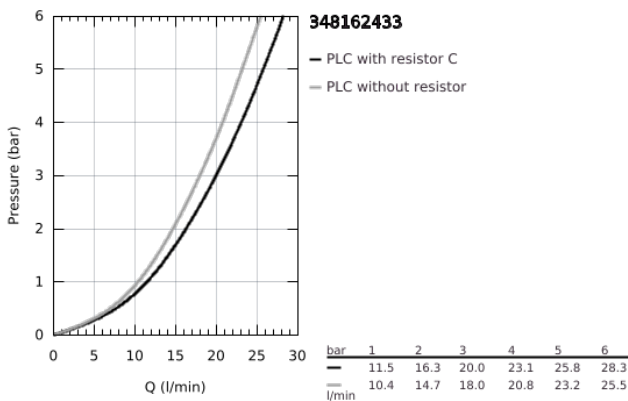

34 816 243 3 GROHTHERM 1000 THERMOSTATIC BATH MIXER 1/2"

PRODUCT DESCRIPTION

- Colour: matte black
- wall mounted
- GROHE CoolTouch safety housing
- GROHE MetalGrip ergonomically shaped metal handles
- GROHE SafeStop - safety button at 38°C
- GROHE SafeStop Plus - optional temperature limiter at 43°C included
- GROHE TurboStat - compact cartridge with wax thermoelement
- integrated mixed water shut off
- GROHE AquaDimmer with multiple function:
 - FlowControl Button, one-button switch for full water flow to the shower
 - flow control
 - diverter: bath/shower
 - shower bottom outlet 1/2"
 - mousseur
 - built-in non return valves
 - dirt strainers
 - protected against backflow
 - S-unions
 - metal escutcheon
 - professional exclusive

34 816 243 3 GROHTHERM 1000 THERMOSTATIC BATH MIXER 1/2"

SPARE PARTS

1: GRT 1000 New shut-off handle (Spare part-nr. 479762430)

1.1: cap (Spare part-nr. 47974243M)

2: Temperature limiter (Spare part-nr. 47977000)