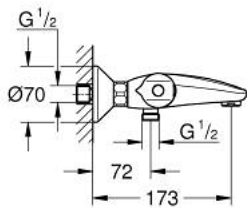

34 816 243 3 GROHTHERM 1000 THERMOSTATIC BATH MIXER 1/2"

PRODUCT DESCRIPTION

- Colour: matte black
- wall mounted
- GROHE CoolTouch safety housing
- GROHE MetalGrip ergonomically shaped metal handles
- GROHE SafeStop - safety button at 38°C
- GROHE SafeStop Plus - optional temperature limiter at 43°C included
- GROHE TurboStat - compact cartridge with wax thermoelement
- integrated mixed water shut off
- GROHE AquaDimmer with multiple function:
 - FlowControl Button, one-button switch for full water flow to the shower
 - flow control
 - diverter: bath/shower
 - shower bottom outlet 1/2"
 - mousseur
 - built-in non return valves
 - dirt strainers
 - protected against backflow
 - S-unions
 - metal escutcheon
 - professional exclusive

34 816 243 3 GROHTHERM 1000 THERMOSTATIC BATH MIXER 1/2"

SPARE PARTS

1: GRT 1000 New shut-off handle (Spare part-nr. 479762430)

1.1: cap (Spare part-nr. 47974243M)

2: Temperature limiter (Spare part-nr. 47977000)

3: Aquadimmer (Spare part-nr. 12433000)

4: Water flow (Spare part-nr. 47751000)

5: GRT 1000 New temperature control handle (Spare part-nr. 479732430)

5.1: cap (Spare part-nr. 47974243M)

6: retaining ring (Spare part-nr. 47743000)

7: Thermostatic compact cartridge 1/2" (Spare part-nr. 47439000)

8: Race (Spare part-nr. 47975000)

9: flow control (Spare part-nr. 139522430)

10: Non-return valve (Spare part-nr. 471892430)

10.1: Filter (Spare part-nr. 0726400M)