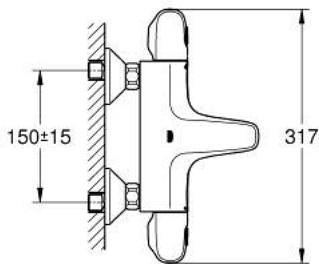

34 816 243 3 GROHTHERM 1000 THERMOSTATIC BATH MIXER 1/2"

PRODUCT DESCRIPTION

- Colour: matte black
- wall mounted
- GROHE CoolTouch safety housing
- GROHE MetalGrip ergonomically shaped metal handles
- GROHE SafeStop - safety button at 38°C
- GROHE SafeStop Plus - optional temperature limiter at 43°C included
- GROHE TurboStat - compact cartridge with wax thermoelement
- integrated mixed water shut off
- GROHE AquaDimmer with multiple function:
- integrated GROHE EcoButton (economy button with economy stop for shower)
- flow control
- diverter: bath/shower
- shower bottom outlet 1/2"
- mousseur
- built-in non return valves
- dirt strainers
- protected against backflow
- S-unions
- metal escutcheon
- professional exclusive

34 816 243 3 GROHTHERM 1000 THERMOSTATIC BATH MIXER 1/2"

SPARE PARTS

1: GRT 1000 New shut-off handle (Spare part-nr. 479762430)

1.1: cap (Spare part-nr. 47974243M)

2: Temperature limiter (Spare part-nr. 47977000)

3: Aquadimmer (Spare part-nr. 12433000)

4: Water flow (Spare part-nr. 47751000)

5: GRT 1000 New temperature control handle (Spare part-nr. 479732430)

5.1: cap (Spare part-nr. 47974243M)

6: retaining ring (Spare part-nr. 47743000)

7: Thermostatic compact cartridge 1/2" (Spare part-nr. 47439000)

8: Race (Spare part-nr. 47975000)

9: flow control (Spare part-nr. 139522430)

10: Non-return valve (Spare part-nr. 471892430)

10.1: Filter (Spare part-nr. 0726400M)