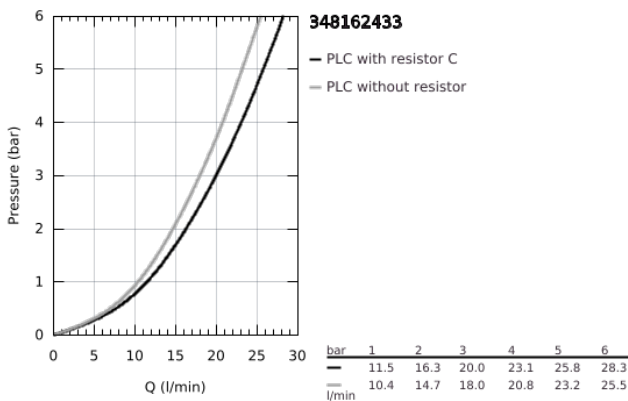

34 816 243 3 GROHTHERM 1000 THERMOSTATIC BATH MIXER 1/2"

PRODUCT DESCRIPTION

- Colour: matte black
- wall mounted
- GROHE CoolTouch safety housing
- GROHE MetalGrip ergonomically shaped metal handles
- GROHE SafeStop - safety button at 38°C
- GROHE SafeStop Plus - optional temperature limiter at 43°C included
- GROHE TurboStat - compact cartridge with wax thermoelement
- integrated mixed water shut off
- GROHE AquaDimmer with multiple function:
- integrated GROHE EcoButton (economy button with economy stop for shower)
- flow control
- diverter: bath/shower
- shower bottom outlet 1/2"
- mousseur
- built-in non return valves
- dirt strainers
- protected against backflow
- S-unions
- metal escutcheon
- professional exclusive

34 816 243 3 GROHTHERM 1000 THERMOSTATIC BATH MIXER 1/2"

SPARE PARTS

1: GRT 1000 New shut-off handle (Spare part-nr. 479762430)

1.1: cap (Spare part-nr. 47974243M)

2: Temperature limiter (Spare part-nr. 47977000)