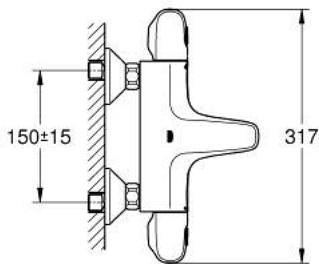

34 816 243 3 GROHTHERM 1000 THERMOSTATIC BATH MIXER 1/2"

PRODUCT DESCRIPTION

- Colour: matte black
- wall mounted
- GROHE CoolTouch safety housing
- GROHE MetalGrip ergonomically shaped metal handles
- GROHE SafeStop - safety button at 38°C
- GROHE SafeStop Plus - optional temperature limiter at 43°C included
- GROHE TurboStat - compact cartridge with wax thermoelement
- integrated mixed water shut off
- GROHE AquaDimmer with multiple function:
 - FlowControl Button, one-button switch for full water flow to the shower
 - flow control
 - diverter: bath/shower
 - shower bottom outlet 1/2"
 - mousseur
 - built-in non return valves
 - dirt strainers
 - protected against backflow
 - S-unions
 - metal escutcheon
 - professional exclusive

34 816 243 3 GROHTHERM 1000 THERMOSTATIC BATH MIXER 1/2"

SPARE PARTS

1: GRT 1000 New shut-off handle (Spare part-nr. 479762430)

1.1: cap (Spare part-nr. 47974243M)

2: Temperature limiter (Spare part-nr. 47977000)

3: Aquadimmer (Spare part-nr. 12433000)

4: Water flow (Spare part-nr. 47751000)

5: GRT 1000 New temperature control handle (Spare part-nr. 479732430)

5.1: cap (Spare part-nr. 47974243M)

6: retaining ring (Spare part-nr. 47743000)

7: Thermostatic compact cartridge 1/2" (Spare part-nr. 47439000)

8: Race (Spare part-nr. 47975000)

9: flow control (Spare part-nr. 139522430)

10: Non-return valve (Spare part-nr. 471892430)

10.1: Filter (Spare part-nr. 0726400M)