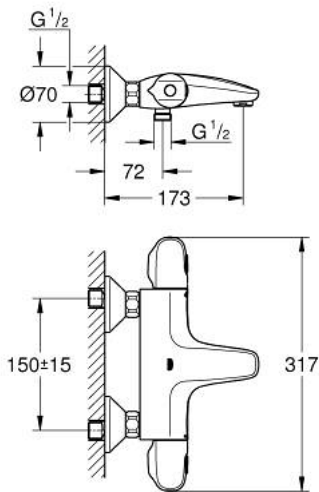

34 816 243 3 GROHTHERM 1000 THERMOSTATIC BATH MIXER 1/2"

PRODUCT DESCRIPTION

- Түс: matte black
- wall mounted
- GROHE CoolTouch safety housing
- GROHE MetalGrip ergonomically shaped metal handles
- GROHE SafeStop safety button at 38°C (calibration required)
- GROHE SafeStop Plus - optional temperature limiter at 43°C included
- GROHE TurboStat - compact cartridge with wax thermoelement
- integrated mixed water shut off
- GROHE AquaDimmer with multiple function:
 - FlowControl Button, one-button switch for full water flow to the shower
 - flow control
- переключатель: ванна/душ
- shower bottom outlet 1/2"
- mousseur
- built-in non return valves
- dirt strainers
- protected against backflow
- S-unions
- metal escutcheon
- professional exclusive

34 816 243 3 GROHTHERM 1000 THERMOSTATIC BATH MIXER 1/2"

SPARE PARTS

1: GRT 1000 New shut-off handle (Spare part-nr. 479762430)

1.1: cap (Spare part-nr. 47974243M)

2: Stop (Spare part-nr. 47977000)

3: Aquadimmer (Spare part-nr. 12433000)

4: Water flow (Spare part-nr. 47751000)

5: GRT 1000 New temperature control handle (Spare part-nr. 479732430)

5.1: cap (Spare part-nr. 47974243M)

6: Fitting ring (Spare part-nr. 47743000)

7: Thermostatic compact cartridge 1/2" (Spare part-nr. 47439000)

10.3: O-ring $\varnothing 17 \times \varnothing 2$ (Spare part-nr. 0305500M)

11: S-union (Spare part-nr. 120752430)

11.1: Seal (Spare part-nr. 0138600M)

11.2: Escutcheon (Spare part-nr. 02210243M)

12: Extension 3/4", 20 mm (Spare part-nr. 0713000M)*