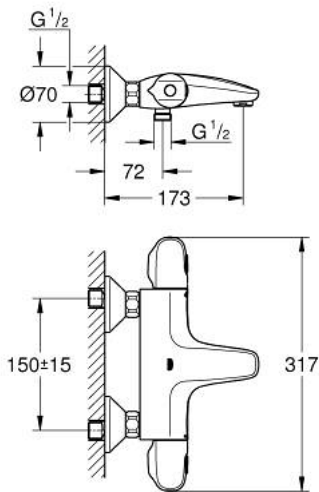

34 816 243 3 GROHTHERM 1000 THERMOSTATIC BATH MIXER 1/2"

PRODUCT DESCRIPTION

- Түс: matte black
- wall mounted
- GROHE CoolTouch safety housing
- GROHE MetalGrip ergonomically shaped metal handles
- GROHE SafeStop safety button at 38°C (calibration required)
- GROHE SafeStop Plus - optional temperature limiter at 43°C included
- GROHE TurboStat - compact cartridge with wax thermoelement
- integrated mixed water shut off
- GROHE AquaDimmer with multiple function:
- integrated GROHE EcoButton (economy button with economy stop for shower)
- flow control
- переключатель: ванна/душ
- shower bottom outlet 1/2"
- mousseur
- built-in non return valves
- dirt strainers
- protected against backflow
- S-unions
- metal escutcheon
- professional exclusive

34 816 243 3 GROHTHERM 1000 THERMOSTATIC BATH MIXER 1/2"

SPARE PARTS

1: GRT 1000 New shut-off handle (Spare part-nr. 479762430)

1.1: cap (Spare part-nr. 47974243M)

2: Stop (Spare part-nr. 47977000)

3: Aquadimmer (Spare part-nr. 12433000)

4: Water flow (Spare part-nr. 47751000)

5: GRT 1000 New temperature control handle (Spare part-nr. 479732430)

5.1: cap (Spare part-nr. 47974243M)

6: Fitting ring (Spare part-nr. 47743000)

7: Thermostatic compact cartridge 1/2" (Spare part-nr. 47439000)

10.3: O-ring $\varnothing 17 \times \varnothing 2$ (Spare part-nr. 0305500M)

11: S-union (Spare part-nr. 120752430)

11.1: Seal (Spare part-nr. 0138600M)

11.2: Escutcheon (Spare part-nr. 02210243M)

12: Extension 3/4", 20 mm (Spare part-nr. 0713000M)*