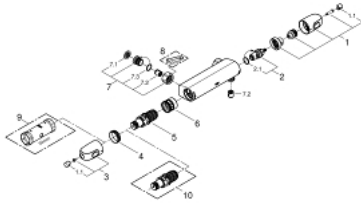

34 817 003 GROHTHERM 1000 THERMOSTATIC SHOWER MIXER 1/2"

PRODUCT DESCRIPTION

- Colour: chrome
- wall mounted
- GROHE CoolTouch safety housing
- GROHE LongLife finish
- GROHE MetalGrip ergonomically shaped metal handles
- GROHE SafeStop - safety button at 38°C
- GROHE SafeStop Plus - optional temperature limiter at 43°C included
- GROHE TurboStat - compact cartridge with wax thermostatic element
- integrated mixed water shut off
- volume handle with FlowControl Button (button with individually adjustable stop)
- ceramic headpart 1/2", 180°
- shower bottom outlet 1/2"
- built-in non return valves
- dirt strainers
- protected against backflow
- without connection unions
- professional exclusive

34 817 003 GROHTHERM 1000 THERMOSTATIC SHOWER MIXER 1/2"

SPARE PARTS

- 1: Shut-off handle (Spare part-nr. 47972000)
- 1.1: Cover cap (Spare part-nr. 4797400M)
- 2: Ceramic headpart 1/2" (Spare part-nr. 45346000)
- 2.1: O-Ring $\varnothing 18,2 \times \varnothing 1,7$ (Spare part-nr. 0392400M)
- 3: Temperature control handle (Spare part-nr. 47973000)
- 3.1: Cover cap (Spare part-nr. 4797400M)
- 4: retaining ring (Spare part-nr. 47743000)
- 5: Thermostatic compact cartridge 1/2" (Spare part-nr. 47439000)
- 6: Race (Spare part-nr. 47975000)
- 7: Non-return valve (Spare part-nr. 47189000)
- 7.1: Filter (Spare part-nr. 0726400M)
- 7.2: Non-return valve (Spare part-nr. 08565000)
- 7.3: O-Ring $\varnothing 17 \times \varnothing 2$ (Spare part-nr. 0305500M)
- 8: Special spanner (Spare part-nr. 19377000)*
- 9: Socket spanner (Spare part-nr. 19332000)*
- 10: GROHE TurboStat cartridge 1/2" (Spare part-nr. 47175000)*