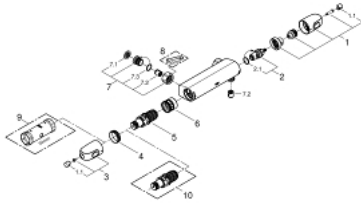

34 817 003 GROHTHERM 1000 THERMOSTATIC SHOWER MIXER 1/2"

PRODUCT DESCRIPTION

- Colour: chrome
- wall mounted
- GROHE CoolTouch safety housing
- GROHE LongLife finish
- GROHE MetalGrip ergonomically shaped metal handles
- GROHE SafeStop - safety button at 38°C
- GROHE SafeStop Plus - optional temperature limiter at 43°C included
- GROHE TurboStat - compact cartridge with wax thermoelement
- integrated mixed water shut off
- volume handle with GROHE EcoButton (economy button with individually adjustable economy stop)
- ceramic headpart 1/2", 180°
- shower bottom outlet 1/2"
- built-in non return valves
- dirt strainers
- protected against backflow
- without connection unions
- professional exclusive

34 817 003 GROHTHERM 1000 THERMOSTATIC SHOWER MIXER 1/2"

SPARE PARTS

- 1: Shut-off handle (Spare part-nr. 47972000)
 - 1.1: Cover cap (Spare part-nr. 4797400M)
 - 2: Ceramic headpart 1/2" (Spare part-nr. 45346000)
 - 2.1: O-Ring $\varnothing 18,2 \times \varnothing 1,7$ (Spare part-nr. 0392400M)
 - 3: Temperature control handle (Spare part-nr. 47973000)
 - 3.1: Cover cap (Spare part-nr. 4797400M)
 - 4: retaining ring (Spare part-nr. 47743000)
 - 5: Thermostatic compact cartridge 1/2" (Spare part-nr. 47439000)
 - 6: Race (Spare part-nr. 47975000)
 - 7: Non-return valve (Spare part-nr. 47189000)
 - 7.1: Filter (Spare part-nr. 0726400M)
 - 7.2: Non-return valve (Spare part-nr. 08565000)
 - 7.3: O-Ring $\varnothing 17 \times \varnothing 2$ (Spare part-nr. 0305500M)
 - 8: Special spanner (Spare part-nr. 19377000)*
 - 9: Socket spanner (Spare part-nr. 19332000)*
 - 10: GROHE TurboStat cartridge 1/2" (Spare part-nr. 47175000)*
- * Optional accessories