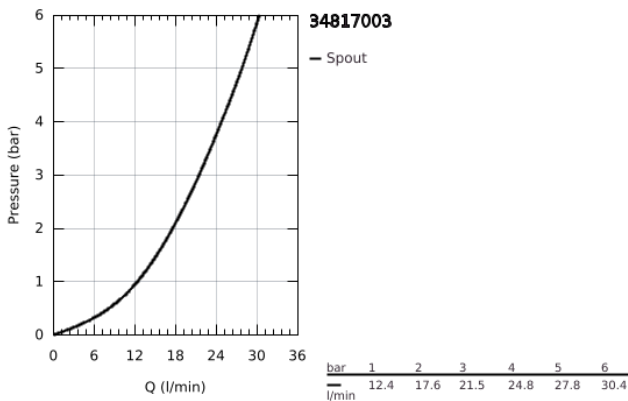

34 817 003 GROHTHERM 1000 THERMOSTATIC SHOWER MIXER 1/2"

PRODUCT DESCRIPTION

- Colour: chrome
- wall mounted
- GROHE CoolTouch safety housing
- GROHE LongLife finish
- GROHE MetalGrip ergonomically shaped metal handles
- GROHE SafeStop - safety button at 38°C
- GROHE SafeStop Plus - optional temperature limiter at 43°C included
- GROHE TurboStat - compact cartridge with wax thermostatic element
- integrated mixed water shut off
- volume handle with FlowControl Button (button with individually adjustable stop)
- ceramic headpart 1/2", 180°
- shower bottom outlet 1/2"
- built-in non return valves
- dirt strainers
- protected against backflow
- without connection unions
- professional exclusive

34 817 003 GROHTHERM 1000 THERMOSTATIC SHOWER MIXER 1/2"

SPARE PARTS

- 1: Shut-off handle (Spare part-nr. 47972000)
- 1.1: Cover cap (Spare part-nr. 4797400M)
- 2: Ceramic headpart 1/2" (Spare part-nr. 45346000)
- 2.1: O-Ring $\varnothing 18,2 \times \varnothing 1,7$ (Spare part-nr. 0392400M)
- 3: Temperature control handle (Spare part-nr. 47973000)
- 3.1: Cover cap (Spare part-nr. 4797400M)
- 4: retaining ring (Spare part-nr. 47743000)
- 5: Thermostatic compact cartridge 1/2" (Spare part-nr. 47439000)
- 6: Race (Spare part-nr. 47975000)
- 7: Non-return valve (Spare part-nr. 47189000)
- 7.1: Filter (Spare part-nr. 0726400M)
- 7.2: Non-return valve (Spare part-nr. 08565000)
- 7.3: O-Ring $\varnothing 17 \times \varnothing 2$ (Spare part-nr. 0305500M)
- 8: Special spanner (Spare part-nr. 19377000)*
- 9: Socket spanner (Spare part-nr. 19332000)*
- 10: GROHE TurboStat cartridge 1/2" (Spare part-nr. 47175000)*