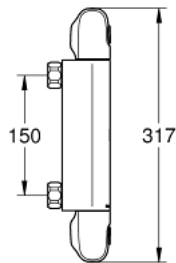

34 817 003 GROHTHERM 1000 THERMOSTATIC SHOWER MIXER 1/2"

PRODUCT DESCRIPTION

- Colour: chrome
- wall mounted
- GROHE CoolTouch safety housing
- GROHE LongLife finish
- GROHE MetalGrip ergonomically shaped metal handles
- GROHE SafeStop - safety button at 38°C
- GROHE SafeStop Plus - optional temperature limiter at 43°C included
- GROHE TurboStat - compact cartridge with wax thermoelement
- integrated mixed water shut off
- volume handle with GROHE EcoButton (economy button with individually adjustable economy stop)
- ceramic headpart 1/2", 180°
- shower bottom outlet 1/2"
- built-in non return valves
- dirt strainers
- protected against backflow
- without connection unions
- professional exclusive

34 817 003 GROHTHERM 1000 THERMOSTATIC SHOWER MIXER 1/2"

SPARE PARTS

- 1: Shut-off handle (Spare part-nr. 47972000)
 - 1.1: Cover cap (Spare part-nr. 4797400M)
 - 2: Ceramic headpart 1/2" (Spare part-nr. 45346000)
 - 2.1: O-Ring $\varnothing 18,2 \times \varnothing 1,7$ (Spare part-nr. 0392400M)
 - 3: Temperature control handle (Spare part-nr. 47973000)
 - 3.1: Cover cap (Spare part-nr. 4797400M)
 - 4: retaining ring (Spare part-nr. 47743000)
 - 5: Thermostatic compact cartridge 1/2" (Spare part-nr. 47439000)
 - 6: Race (Spare part-nr. 47975000)
 - 7: Non-return valve (Spare part-nr. 47189000)
 - 7.1: Filter (Spare part-nr. 0726400M)
 - 7.2: Non-return valve (Spare part-nr. 08565000)
 - 7.3: O-Ring $\varnothing 17 \times \varnothing 2$ (Spare part-nr. 0305500M)
 - 8: Special spanner (Spare part-nr. 19377000)*
 - 9: Socket spanner (Spare part-nr. 19332000)*
 - 10: GROHE TurboStat cartridge 1/2" (Spare part-nr. 47175000)*
- * Optional accessories