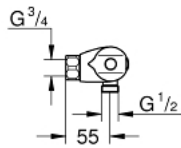

34 817 003 GROHTHERM 1000 THERMOSTATIC SHOWER MIXER 1/2"

PRODUCT DESCRIPTION

- Colour: chrome
- wall mounted
- GROHE CoolTouch safety housing
- GROHE LongLife finish
- GROHE MetalGrip ergonomically shaped metal handles
- GROHE SafeStop - safety button at 38°C
- GROHE SafeStop Plus - optional temperature limiter at 43°C included
- GROHE TurboStat - compact cartridge with wax thermoelement
- integrated mixed water shut off
- volume handle with GROHE EcoButton (economy button with individually adjustable economy stop)
- ceramic headpart 1/2", 180°
- shower bottom outlet 1/2"
- built-in non return valves
- dirt strainers
- protected against backflow
- without connection unions
- professional exclusive

34 817 003 GROHTHERM 1000 THERMOSTATIC SHOWER MIXER 1/2"

SPARE PARTS

- 1: Shut-off handle (Spare part-nr. 47972000)
 - 1.1: Cover cap (Spare part-nr. 4797400M)
 - 2: Ceramic headpart 1/2" (Spare part-nr. 45346000)
 - 2.1: O-Ring $\varnothing 18,2 \times \varnothing 1,7$ (Spare part-nr. 0392400M)
 - 3: Temperature control handle (Spare part-nr. 47973000)
 - 3.1: Cover cap (Spare part-nr. 4797400M)
 - 4: retaining ring (Spare part-nr. 47743000)
 - 5: Thermostatic compact cartridge 1/2" (Spare part-nr. 47439000)
 - 6: Race (Spare part-nr. 47975000)
 - 7: Non-return valve (Spare part-nr. 47189000)
 - 7.1: Filter (Spare part-nr. 0726400M)
 - 7.2: Non-return valve (Spare part-nr. 08565000)
 - 7.3: O-Ring $\varnothing 17 \times \varnothing 2$ (Spare part-nr. 0305500M)
 - 8: Special spanner (Spare part-nr. 19377000)*
 - 9: Socket spanner (Spare part-nr. 19332000)*
 - 10: GROHE TurboStat cartridge 1/2" (Spare part-nr. 47175000)*
- * Optional accessories