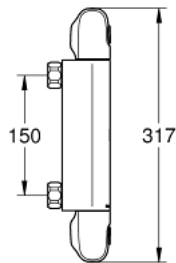

34 817 003 GROHTHERM 1000 THERMOSTATIC SHOWER MIXER 1/2"

PRODUCT DESCRIPTION

- Colour: chrome
- wall mounted
- GROHE CoolTouch safety housing
- GROHE LongLife finish
- GROHE MetalGrip ergonomically shaped metal handles
- GROHE SafeStop - safety button at 38°C
- GROHE SafeStop Plus - optional temperature limiter at 43°C included
- GROHE TurboStat - compact cartridge with wax thermostatic element
- integrated mixed water shut off
- volume handle with FlowControl Button (button with individually adjustable stop)
- ceramic headpart 1/2", 180°
- shower bottom outlet 1/2"
- built-in non return valves
- dirt strainers
- protected against backflow
- without connection unions
- professional exclusive

34 817 003 GROHTHERM 1000 THERMOSTATIC SHOWER MIXER 1/2"

SPARE PARTS

- 1: Shut-off handle (Spare part-nr. 47972000)
- 1.1: Cover cap (Spare part-nr. 4797400M)
- 2: Ceramic headpart 1/2" (Spare part-nr. 45346000)
- 2.1: O-Ring $\varnothing 18,2 \times \varnothing 1,7$ (Spare part-nr. 0392400M)
- 3: Temperature control handle (Spare part-nr. 47973000)
- 3.1: Cover cap (Spare part-nr. 4797400M)
- 4: retaining ring (Spare part-nr. 47743000)
- 5: Thermostatic compact cartridge 1/2" (Spare part-nr. 47439000)
- 6: Race (Spare part-nr. 47975000)
- 7: Non-return valve (Spare part-nr. 47189000)
- 7.1: Filter (Spare part-nr. 0726400M)
- 7.2: Non-return valve (Spare part-nr. 08565000)
- 7.3: O-Ring $\varnothing 17 \times \varnothing 2$ (Spare part-nr. 0305500M)
- 8: Special spanner (Spare part-nr. 19377000)*
- 9: Socket spanner (Spare part-nr. 19332000)*
- 10: GROHE TurboStat cartridge 1/2" (Spare part-nr. 47175000)*