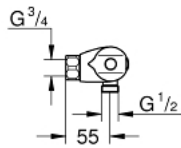

34 817 003 GROHTHERM 1000 THERMOSTATIC SHOWER MIXER 1/2"

PRODUCT DESCRIPTION

- Colour: chrome
- wall mounted
- GROHE CoolTouch safety housing
- GROHE LongLife finish
- GROHE MetalGrip ergonomically shaped metal handles
- GROHE SafeStop - safety button at 38°C
- GROHE SafeStop Plus - optional temperature limiter at 43°C included
- GROHE TurboStat - compact cartridge with wax thermostatic element
- integrated mixed water shut off
- volume handle with FlowControl Button (button with individually adjustable stop)
- ceramic headpart 1/2", 180°
- shower bottom outlet 1/2"
- built-in non return valves
- dirt strainers
- protected against backflow
- without connection unions
- professional exclusive

34 817 003 GROHTHERM 1000 THERMOSTATIC SHOWER MIXER 1/2"

SPARE PARTS

- 1: Shut-off handle (Spare part-nr. 47972000)
- 1.1: Cover cap (Spare part-nr. 4797400M)
- 2: Ceramic headpart 1/2" (Spare part-nr. 45346000)
- 2.1: O-Ring $\varnothing 18,2 \times \varnothing 1,7$ (Spare part-nr. 0392400M)
- 3: Temperature control handle (Spare part-nr. 47973000)
- 3.1: Cover cap (Spare part-nr. 4797400M)
- 4: retaining ring (Spare part-nr. 47743000)
- 5: Thermostatic compact cartridge 1/2" (Spare part-nr. 47439000)
- 6: Race (Spare part-nr. 47975000)
- 7: Non-return valve (Spare part-nr. 47189000)
- 7.1: Filter (Spare part-nr. 0726400M)
- 7.2: Non-return valve (Spare part-nr. 08565000)
- 7.3: O-Ring $\varnothing 17 \times \varnothing 2$ (Spare part-nr. 0305500M)
- 8: Special spanner (Spare part-nr. 19377000)*
- 9: Socket spanner (Spare part-nr. 19332000)*
- 10: GROHE TurboStat cartridge 1/2" (Spare part-nr. 47175000)*