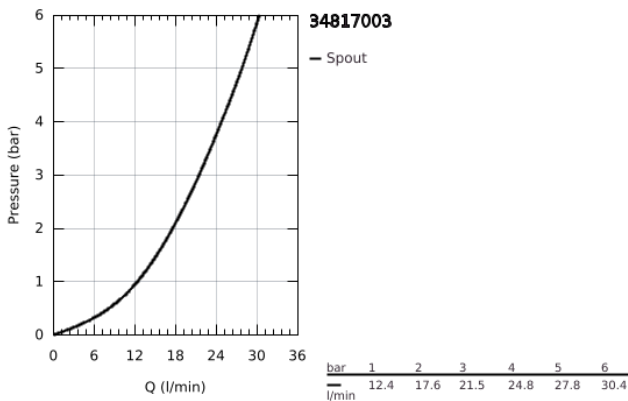

34 817 003 GROHTHERM 1000 THERMOSTATIC SHOWER MIXER 1/2"

PRODUCT DESCRIPTION

- Colour: chrome
- wall mounted
- GROHE CoolTouch safety housing
- GROHE LongLife finish
- GROHE MetalGrip ergonomically shaped metal handles
- GROHE SafeStop - safety button at 38°C
- GROHE SafeStop Plus - optional temperature limiter at 43°C included
- GROHE TurboStat - compact cartridge with wax thermoelement
- integrated mixed water shut off
- volume handle with GROHE EcoButton (economy button with individually adjustable economy stop)
- ceramic headpart 1/2", 180°
- shower bottom outlet 1/2"
- built-in non return valves
- dirt strainers
- protected against backflow
- without connection unions
- professional exclusive

34 817 003 GROHTHERM 1000 THERMOSTATIC SHOWER MIXER 1/2"

SPARE PARTS

- 1: Shut-off handle (Spare part-nr. 47972000)
 - 1.1: Cover cap (Spare part-nr. 4797400M)
 - 2: Ceramic headpart 1/2" (Spare part-nr. 45346000)
 - 2.1: O-Ring $\varnothing 18,2 \times \varnothing 1,7$ (Spare part-nr. 0392400M)
 - 3: Temperature control handle (Spare part-nr. 47973000)
 - 3.1: Cover cap (Spare part-nr. 4797400M)
 - 4: retaining ring (Spare part-nr. 47743000)
 - 5: Thermostatic compact cartridge 1/2" (Spare part-nr. 47439000)
 - 6: Race (Spare part-nr. 47975000)
 - 7: Non-return valve (Spare part-nr. 47189000)
 - 7.1: Filter (Spare part-nr. 0726400M)
 - 7.2: Non-return valve (Spare part-nr. 08565000)
 - 7.3: O-Ring $\varnothing 17 \times \varnothing 2$ (Spare part-nr. 0305500M)
 - 8: Special spanner (Spare part-nr. 19377000)*
 - 9: Socket spanner (Spare part-nr. 19332000)*
 - 10: GROHE TurboStat cartridge 1/2" (Spare part-nr. 47175000)*
- * Optional accessories