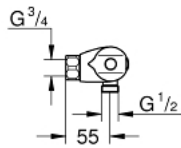

### PRODUCT DESCRIPTION

- Tyc: Chrome
- wall mounted
- GROHE CoolTouch safety housing
- GROHE LongLife finish
- GROHE MetalGrip ergonomically shaped metal handles
- GROHE SafeStop safety button at 38°C ( calibration required )
- GROHE SafeStop Plus - optional temperature limiter at 43°C included
- GROHE TurboStat - compact cartridge with wax thermoelement
- integrated mixed water shut off
- volume handle with GROHE EcoButton (economy button with individually adjustable economy stop)
- ceramic headpart 1/2", 180°
- shower bottom outlet 1/2"
- built-in non return valves
- dirt strainers
- protected against backflow
- without connection unions
- professional exclusive

### SPARE PARTS

- 1: Shut-off handle (Spare part-nr. 47972000)
- 1.1: Cover cap (Spare part-nr. 4797400M)
- 2: Ceramic headpart 1/2" (Spare part-nr. 45346000)
- 2.1: O-ring  $\varnothing$  18.2 x  $\varnothing$  1.7 (Spare part-nr. 0392400M)
- 3: Temperature control handle (Spare part-nr. 47973000)
- 3.1: Cover cap (Spare part-nr. 4797400M)
- 4: Fitting ring (Spare part-nr. 47743000)
- 5: Thermostatic compact cartridge 1/2" (Spare part-nr. 47439000)
- 6: Race (Spare part-nr. 47975000)
- 7: Non-return valve (Spare part-nr. 47189000)
- 7.1: Dirt strainer (Spare part-nr. 0726400M)
- 7.2: Non-return valve (Spare part-nr. 08565000)
- 7.3: O-ring  $\varnothing$  17 x  $\varnothing$  2 (Spare part-nr. 0305500M)
- 8: Special spanner (Spare part-nr. 19377000)\*
- 9: Socket spanner (Spare part-nr. 19332000)\*
- 10: GROHE TurboStat cartridge 1/2" (Spare part-nr. 47175000)\*