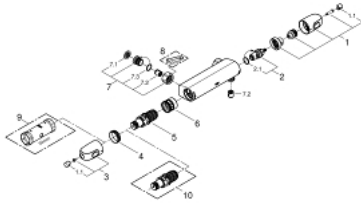

## 34 817 003 GROHTHERM 1000 THERMOSTATIC SHOWER MIXER 1/2"

### PRODUCT DESCRIPTION

- Tyc: Chrome
- wall mounted
- GROHE CoolTouch safety housing
- GROHE LongLife finish
- GROHE MetalGrip ergonomically shaped metal handles
- GROHE SafeStop safety button at 38°C ( calibration required )
- GROHE SafeStop Plus - optional temperature limiter at 43°C included
- GROHE TurboStat - compact cartridge with wax thermoelement
- integrated mixed water shut off
- volume handle with GROHE EcoButton (economy button with individually adjustable economy stop)
- ceramic headpart 1/2", 180°
- shower bottom outlet 1/2"
- built-in non return valves
- dirt strainers
- protected against backflow
- without connection unions
- professional exclusive

### SPARE PARTS

- 1: Shut-off handle (Spare part-nr. 47972000)
- 1.1: Cover cap (Spare part-nr. 4797400M)
- 2: Ceramic headpart 1/2" (Spare part-nr. 45346000)
- 2.1: O-ring  $\varnothing$  18.2 x  $\varnothing$  1.7 (Spare part-nr. 0392400M)
- 3: Temperature control handle (Spare part-nr. 47973000)
- 3.1: Cover cap (Spare part-nr. 4797400M)
- 4: Fitting ring (Spare part-nr. 47743000)
- 5: Thermostatic compact cartridge 1/2" (Spare part-nr. 47439000)
- 6: Race (Spare part-nr. 47975000)
- 7: Non-return valve (Spare part-nr. 47189000)
- 7.1: Dirt strainer (Spare part-nr. 0726400M)
- 7.2: Non-return valve (Spare part-nr. 08565000)
- 7.3: O-ring  $\varnothing$  17 x  $\varnothing$  2 (Spare part-nr. 0305500M)
- 8: Special spanner (Spare part-nr. 19377000)\*
- 9: Socket spanner (Spare part-nr. 19332000)\*
- 10: GROHE TurboStat cartridge 1/2" (Spare part-nr. 47175000)\*