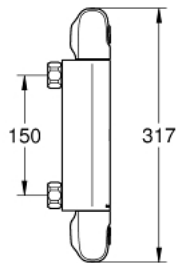

34 817 003 GROHTHERM 1000 THERMOSTATIC SHOWER MIXER 1/2"

PRODUCT DESCRIPTION

- Tyc: Chrome
- wall mounted
- GROHE CoolTouch safety housing
- GROHE LongLife finish
- GROHE MetalGrip ergonomically shaped metal handles
- GROHE SafeStop safety button at 38°C (calibration required)
- GROHE SafeStop Plus - optional temperature limiter at 43°C included
- GROHE TurboStat - compact cartridge with wax thermoelement
- integrated mixed water shut off
- volume handle with FlowControl Button (button with individually adjustable stop)
- ceramic headpart 1/2", 180°
- shower bottom outlet 1/2"
- built-in non return valves
- dirt strainers
- protected against backflow
- without connection unions
- professional exclusive

34 817 003 GROHTHERM 1000 THERMOSTATIC SHOWER MIXER 1/2"

SPARE PARTS

- 1: Shut-off handle (Spare part-nr. 47972000)
- 1.1: Cover cap (Spare part-nr. 4797400M)
- 2: Ceramic headpart 1/2" (Spare part-nr. 45346000)
- 2.1: O-ring \varnothing 18.2 x \varnothing 1.7 (Spare part-nr. 0392400M)
- 3: Temperature control handle (Spare part-nr. 47973000)
- 3.1: Cover cap (Spare part-nr. 4797400M)
- 4: Fitting ring (Spare part-nr. 47743000)
- 5: Thermostatic compact cartridge 1/2" (Spare part-nr. 47439000)
- 6: Race (Spare part-nr. 47975000)
- 7: Non-return valve (Spare part-nr. 47189000)
- 7.1: Dirt strainer (Spare part-nr. 0726400M)
- 7.2: Non-return valve (Spare part-nr. 08565000)
- 7.3: O-ring \varnothing 17 x \varnothing 2 (Spare part-nr. 0305500M)
- 8: Special spanner (Spare part-nr. 19377000)*
- 9: Socket spanner (Spare part-nr. 19332000)*
- 10: GROHE TurboStat cartridge 1/2" (Spare part-nr. 47175000)*