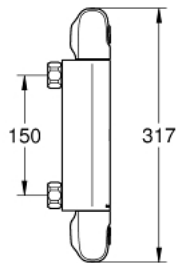

## 34 817 003 GROHTHERM 1000 THERMOSTATIC SHOWER MIXER 1/2"

### PRODUCT DESCRIPTION

- Tyc: Chrome
- wall mounted
- GROHE CoolTouch safety housing
- GROHE LongLife finish
- GROHE MetalGrip ergonomically shaped metal handles
- GROHE SafeStop safety button at 38°C ( calibration required )
- GROHE SafeStop Plus - optional temperature limiter at 43°C included
- GROHE TurboStat - compact cartridge with wax thermoelement
- integrated mixed water shut off
- volume handle with GROHE EcoButton (economy button with individually adjustable economy stop)
- ceramic headpart 1/2", 180°
- shower bottom outlet 1/2"
- built-in non return valves
- dirt strainers
- protected against backflow
- without connection unions
- professional exclusive

### SPARE PARTS

- 1: Shut-off handle (Spare part-nr. 47972000)
- 1.1: Cover cap (Spare part-nr. 4797400M)
- 2: Ceramic headpart 1/2" (Spare part-nr. 45346000)
- 2.1: O-ring  $\varnothing$  18.2 x  $\varnothing$  1.7 (Spare part-nr. 0392400M)
- 3: Temperature control handle (Spare part-nr. 47973000)
- 3.1: Cover cap (Spare part-nr. 4797400M)
- 4: Fitting ring (Spare part-nr. 47743000)
- 5: Thermostatic compact cartridge 1/2" (Spare part-nr. 47439000)
- 6: Race (Spare part-nr. 47975000)
- 7: Non-return valve (Spare part-nr. 47189000)
- 7.1: Dirt strainer (Spare part-nr. 0726400M)
- 7.2: Non-return valve (Spare part-nr. 08565000)
- 7.3: O-ring  $\varnothing$  17 x  $\varnothing$  2 (Spare part-nr. 0305500M)
- 8: Special spanner (Spare part-nr. 19377000)\*
- 9: Socket spanner (Spare part-nr. 19332000)\*
- 10: GROHE TurboStat cartridge 1/2" (Spare part-nr. 47175000)\*