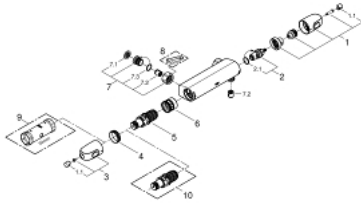

34 817 003 GROHTHERM 1000 THERMOSTATIC SHOWER MIXER 1/2"

PRODUCT DESCRIPTION

- Tyc: Chrome
- wall mounted
- GROHE CoolTouch safety housing
- GROHE LongLife finish
- GROHE MetalGrip ergonomically shaped metal handles
- GROHE SafeStop safety button at 38°C (calibration required)
- GROHE SafeStop Plus - optional temperature limiter at 43°C included
- GROHE TurboStat - compact cartridge with wax thermoelement
- integrated mixed water shut off
- volume handle with FlowControl Button (button with individually adjustable stop)
- ceramic headpart 1/2", 180°
- shower bottom outlet 1/2"
- built-in non return valves
- dirt strainers
- protected against backflow
- without connection unions
- professional exclusive

34 817 003 GROHTHERM 1000 THERMOSTATIC SHOWER MIXER 1/2"

SPARE PARTS

- 1: Shut-off handle (Spare part-nr. 47972000)
- 1.1: Cover cap (Spare part-nr. 4797400M)
- 2: Ceramic headpart 1/2" (Spare part-nr. 45346000)
- 2.1: O-ring \varnothing 18.2 x \varnothing 1.7 (Spare part-nr. 0392400M)
- 3: Temperature control handle (Spare part-nr. 47973000)
- 3.1: Cover cap (Spare part-nr. 4797400M)
- 4: Fitting ring (Spare part-nr. 47743000)
- 5: Thermostatic compact cartridge 1/2" (Spare part-nr. 47439000)
- 6: Race (Spare part-nr. 47975000)
- 7: Non-return valve (Spare part-nr. 47189000)
- 7.1: Dirt strainer (Spare part-nr. 0726400M)
- 7.2: Non-return valve (Spare part-nr. 08565000)
- 7.3: O-ring \varnothing 17 x \varnothing 2 (Spare part-nr. 0305500M)
- 8: Special spanner (Spare part-nr. 19377000)*
- 9: Socket spanner (Spare part-nr. 19332000)*
- 10: GROHE TurboStat cartridge 1/2" (Spare part-nr. 47175000)*