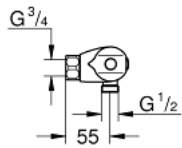

34 817 003 GROHTHERM 1000 THERMOSTATIC SHOWER MIXER 1/2"

PRODUCT DESCRIPTION

- Tyc: Chrome
- wall mounted
- GROHE CoolTouch safety housing
- GROHE LongLife finish
- GROHE MetalGrip ergonomically shaped metal handles
- GROHE SafeStop safety button at 38°C (calibration required)
- GROHE SafeStop Plus - optional temperature limiter at 43°C included
- GROHE TurboStat - compact cartridge with wax thermoelement
- integrated mixed water shut off
- volume handle with FlowControl Button (button with individually adjustable stop)
- ceramic headpart 1/2", 180°
- shower bottom outlet 1/2"
- built-in non return valves
- dirt strainers
- protected against backflow
- without connection unions
- professional exclusive

34 817 003 GROHTHERM 1000 THERMOSTATIC SHOWER MIXER 1/2"

SPARE PARTS

- 1: Shut-off handle (Spare part-nr. 47972000)
- 1.1: Cover cap (Spare part-nr. 4797400M)
- 2: Ceramic headpart 1/2" (Spare part-nr. 45346000)
- 2.1: O-ring \varnothing 18.2 x \varnothing 1.7 (Spare part-nr. 0392400M)
- 3: Temperature control handle (Spare part-nr. 47973000)
- 3.1: Cover cap (Spare part-nr. 4797400M)
- 4: Fitting ring (Spare part-nr. 47743000)
- 5: Thermostatic compact cartridge 1/2" (Spare part-nr. 47439000)
- 6: Race (Spare part-nr. 47975000)
- 7: Non-return valve (Spare part-nr. 47189000)
- 7.1: Dirt strainer (Spare part-nr. 0726400M)
- 7.2: Non-return valve (Spare part-nr. 08565000)
- 7.3: O-ring \varnothing 17 x \varnothing 2 (Spare part-nr. 0305500M)
- 8: Special spanner (Spare part-nr. 19377000)*
- 9: Socket spanner (Spare part-nr. 19332000)*
- 10: GROHE TurboStat cartridge 1/2" (Spare part-nr. 47175000)*