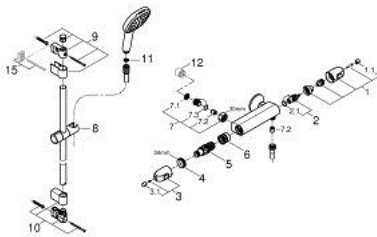

## 34 819 005 GROHTHERM 1000 THERMOSTATIC SHOWER MIXER 1/2"

### PRODUCT DESCRIPTION

- Tyc: Chrome
- with shower rail set 2 sprays (Rain, Jet)
- consisting of:
  - Grotherm 1000 thermostatic shower mixer 1/2" (34 817) without unions
  - Tempesta Cube shower rail set, 600 mm (26 748)
- professional exclusive

### SPARE PARTS

- 1: Shut-off handle (Spare part-nr. 47972000)
  - 1.1: Cover cap (Spare part-nr. 4797400M)
  - 2: Ceramic headpart 1/2" (Spare part-nr. 45346000)
  - 2.1: O-ring  $\varnothing$  18.2 x  $\varnothing$  1.7 (Spare part-nr. 0392400M)
  - 3: Temperature control handle (Spare part-nr. 47973000)
  - 3.1: Cover cap (Spare part-nr. 4797400M)
  - 4: Fitting ring (Spare part-nr. 47743000)
  - 5: Thermostatic compact cartridge 1/2" (Spare part-nr. 47439000)
  - 6: Race (Spare part-nr. 47975000)
  - 7: Non-return valve (Spare part-nr. 47189000)
  - 7.1: Dirt strainer (Spare part-nr. 0726400M)
  - 7.2: Non-return valve (Spare part-nr. 08565000)
  - 7.3: O-ring  $\varnothing$  17 x  $\varnothing$  2 (Spare part-nr. 0305500M)
  - 8: Glide element (Spare part-nr. 48609000)
  - 9: Shower rail holder (Spare part-nr. 48607000)
  - 10: Shower rail holder (Spare part-nr. 48608000)
  - 11: Dirt strainer (Spare part-nr. 0700200M)
  - 12: Extension 3/4", 20 mm (Spare part-nr. 0713000M)\*
  - 13: Special spanner (Spare part-nr. 19377000)\*
  - 14: Socket spanner (Spare part-nr. 19332000)\*
  - 15: Compensation disc (Spare part-nr. 48543001)\*
  - 16: GROHE TurboStat cartridge 1/2" (Spare part-nr. 47175000)\*
- \* Optional accessories