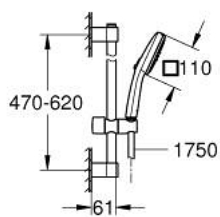

## 34 819 005 GROHTHERM 1000 THERMOSTATIC SHOWER MIXER 1/2"

### PRODUCT DESCRIPTION

- Tyc: Chrome
- with shower rail set 2 sprays (Rain, Jet)
- consisting of:
  - Grotherm 1000 thermostatic shower mixer 1/2" (34 817) without unions
  - Tempesta Cube shower rail set, 600 mm (26 748)
- professional exclusive

### SPARE PARTS

- 1: Shut-off handle (Spare part-nr. 47972000)
  - 1.1: Cover cap (Spare part-nr. 4797400M)
  - 2: Ceramic headpart 1/2" (Spare part-nr. 45346000)
  - 2.1: O-ring  $\varnothing$  18.2 x  $\varnothing$  1.7 (Spare part-nr. 0392400M)
  - 3: Temperature control handle (Spare part-nr. 47973000)
  - 3.1: Cover cap (Spare part-nr. 4797400M)
  - 4: Fitting ring (Spare part-nr. 47743000)
  - 5: Thermostatic compact cartridge 1/2" (Spare part-nr. 47439000)
  - 6: Race (Spare part-nr. 47975000)
  - 7: Non-return valve (Spare part-nr. 47189000)
  - 7.1: Dirt strainer (Spare part-nr. 0726400M)
  - 7.2: Non-return valve (Spare part-nr. 08565000)
  - 7.3: O-ring  $\varnothing$  17 x  $\varnothing$  2 (Spare part-nr. 0305500M)
  - 8: Glide element (Spare part-nr. 48609000)
  - 9: Shower rail holder (Spare part-nr. 48607000)
  - 10: Shower rail holder (Spare part-nr. 48608000)
  - 11: Dirt strainer (Spare part-nr. 0700200M)
  - 12: Extension 3/4", 20 mm (Spare part-nr. 0713000M)\*
  - 13: Special spanner (Spare part-nr. 19377000)\*
  - 14: Socket spanner (Spare part-nr. 19332000)\*
  - 15: Compensation disc (Spare part-nr. 48543001)\*
  - 16: GROHE TurboStat cartridge 1/2" (Spare part-nr. 47175000)\*
- \* Optional accessories