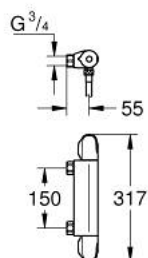

## 34 819 005 GROHTHERM 1000 THERMOSTATIC SHOWER MIXER 1/2"

### PRODUCT DESCRIPTION

- Tyc: Chrome
- with shower rail set 2 sprays (Rain, Jet)
- consisting of:
  - Grotherm 1000 thermostatic shower mixer 1/2" (34 817) without unions
  - Tempesta Cube shower rail set, 600 mm (26 748)
- professional exclusive

### SPARE PARTS

- 1: Shut-off handle (Spare part-nr. 47972000)
  - 1.1: Cover cap (Spare part-nr. 4797400M)
  - 2: Ceramic headpart 1/2" (Spare part-nr. 45346000)
  - 2.1: O-ring  $\varnothing$  18.2 x  $\varnothing$  1.7 (Spare part-nr. 0392400M)
  - 3: Temperature control handle (Spare part-nr. 47973000)
  - 3.1: Cover cap (Spare part-nr. 4797400M)
  - 4: Fitting ring (Spare part-nr. 47743000)
  - 5: Thermostatic compact cartridge 1/2" (Spare part-nr. 47439000)
  - 6: Race (Spare part-nr. 47975000)
  - 7: Non-return valve (Spare part-nr. 47189000)
  - 7.1: Dirt strainer (Spare part-nr. 0726400M)
  - 7.2: Non-return valve (Spare part-nr. 08565000)
  - 7.3: O-ring  $\varnothing$  17 x  $\varnothing$  2 (Spare part-nr. 0305500M)
  - 8: Glide element (Spare part-nr. 48609000)
  - 9: Shower rail holder (Spare part-nr. 48607000)
  - 10: Shower rail holder (Spare part-nr. 48608000)
  - 11: Dirt strainer (Spare part-nr. 0700200M)
  - 12: Extension 3/4", 20 mm (Spare part-nr. 0713000M)\*
  - 13: Special spanner (Spare part-nr. 19377000)\*
  - 14: Socket spanner (Spare part-nr. 19332000)\*
  - 15: Compensation disc (Spare part-nr. 48543001)\*
  - 16: GROHE TurboStat cartridge 1/2" (Spare part-nr. 47175000)\*
- \* Optional accessories