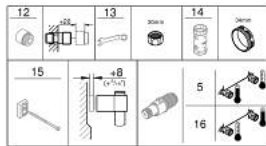

## 34 819 005 GROHTHERM 1000 THERMOSTATIC SHOWER MIXER 1/2"

### PRODUCT DESCRIPTION

- Tyc: Chrome
- with shower rail set 2 sprays (Rain, Jet)
- consisting of:
  - Grotherm 1000 thermostatic shower mixer 1/2" (34 817) without unions
  - Tempesta Cube shower rail set, 600 mm (26 748)
- professional exclusive

### SPARE PARTS

- 1: Shut-off handle (Spare part-nr. 47972000)
  - 1.1: Cover cap (Spare part-nr. 4797400M)
  - 2: Ceramic headpart 1/2" (Spare part-nr. 45346000)
  - 2.1: O-ring  $\varnothing$  18.2 x  $\varnothing$  1.7 (Spare part-nr. 0392400M)
  - 3: Temperature control handle (Spare part-nr. 47973000)
  - 3.1: Cover cap (Spare part-nr. 4797400M)
  - 4: Fitting ring (Spare part-nr. 47743000)
  - 5: Thermostatic compact cartridge 1/2" (Spare part-nr. 47439000)
  - 6: Race (Spare part-nr. 47975000)
  - 7: Non-return valve (Spare part-nr. 47189000)
  - 7.1: Dirt strainer (Spare part-nr. 0726400M)
  - 7.2: Non-return valve (Spare part-nr. 08565000)
  - 7.3: O-ring  $\varnothing$  17 x  $\varnothing$  2 (Spare part-nr. 0305500M)
  - 8: Glide element (Spare part-nr. 48609000)
  - 9: Shower rail holder (Spare part-nr. 48607000)
  - 10: Shower rail holder (Spare part-nr. 48608000)
  - 11: Dirt strainer (Spare part-nr. 0700200M)
  - 12: Extension 3/4", 20 mm (Spare part-nr. 0713000M)\*
  - 13: Special spanner (Spare part-nr. 19377000)\*
  - 14: Socket spanner (Spare part-nr. 19332000)\*
  - 15: Compensation disc (Spare part-nr. 48543001)\*
  - 16: GROHE TurboStat cartridge 1/2" (Spare part-nr. 47175000)\*
- \* Optional accessories