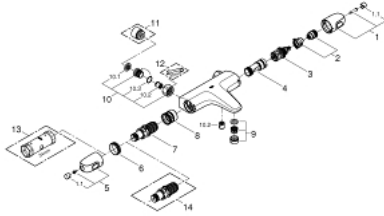

34 823 003 GROHTHERM 1000 THERMOSTATIC BATH MIXER 1/2"

PRODUCT DESCRIPTION

- Colour: chrome
- wall mounted
- GROHE CoolTouch safety housing
- GROHE LongLife finish
- GROHE MetalGrip ergonomically shaped metal handles
- GROHE SafeStop - safety button at 38°C
- GROHE SafeStop Plus - optional temperature limiter at 43°C included
- GROHE TurboStat - compact cartridge with wax thermoelement
- integrated mixed water shut off
- GROHE AquaDimmer with multiple function:
- integrated GROHE EcoButton (economy button with economy stop for shower)
- flow control
- diverter: bath/shower
- shower bottom outlet 1/2"
- built-in non return valves
- mousseur
- dirt strainers
- protected against backflow
- without connection unions
- professional exclusive

34 823 003 GROHTHERM 1000 THERMOSTATIC BATH MIXER 1/2"

SPARE PARTS

- 1: Shut-off handle (Spare part-nr. 47976000)
- 1.1: Cover cap (Spare part-nr. 4797400M)
- 2: Temperature limiter (Spare part-nr. 47977000)
- 3: Aquadimmer (Spare part-nr. 12433000)
- 4: Water flow (Spare part-nr. 47751000)
- 5: Temperature control handle (Spare part-nr. 47973000)
- 5.1: Cover cap (Spare part-nr. 4797400M)
- 6: retaining ring (Spare part-nr. 47743000)
- 7: Thermostatic compact cartridge 1/2" (Spare part-nr. 47439000)
- 8: Race (Spare part-nr. 47975000)
- 9: Mousseur (Spare part-nr. 13952000)
- 10: Non-return valve (Spare part-nr. 47189000)
- 10.1: Filter (Spare part-nr. 0726400M)
- 10.2: Non-return valve (Spare part-nr. 08565000)
- 10.3: O-Ring Ø17 x Ø2 (Spare part-nr. 0305500M)
- 11: Extension 3/4", 20 mm (Spare part-nr. 0713000M)*
- 12: Special spanner (Spare part-nr. 19377000)*
- 13: Socket spanner (Spare part-nr. 19332000)*
- 14: GROHE TurboStat cartridge 1/2" (Spare part-nr. 47175000)*