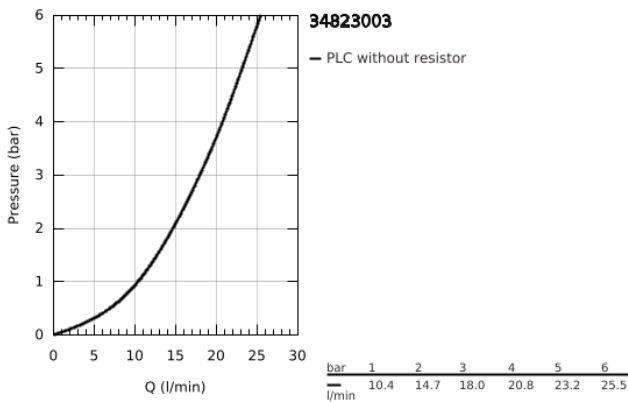

34 823 003 GROHTHERM 1000 THERMOSTATIC BATH MIXER 1/2"

PRODUCT DESCRIPTION

- Colour: chrome
- wall mounted
- GROHE CoolTouch safety housing
- GROHE LongLife finish
- GROHE MetalGrip ergonomically shaped metal handles
- GROHE SafeStop - safety button at 38°C
- GROHE SafeStop Plus - optional temperature limiter at 43°C included
- GROHE TurboStat - compact cartridge with wax thermoelement
- integrated mixed water shut off
- GROHE AquaDimmer with multiple function:
- integrated GROHE EcoButton (economy button with economy stop for shower)
- flow control
- diverter: bath/shower
- shower bottom outlet 1/2"
- built-in non return valves
- mousseur
- dirt strainers
- protected against backflow
- without connection unions
- professional exclusive

34 823 003 GROHTHERM 1000 THERMOSTATIC BATH MIXER 1/2"

SPARE PARTS

- 1: Shut-off handle (Spare part-nr. 47976000)
- 1.1: Cover cap (Spare part-nr. 4797400M)
- 2: Temperature limiter (Spare part-nr. 47977000)
- 3: Aquadimmer (Spare part-nr. 12433000)
- 4: Water flow (Spare part-nr. 47751000)
- 5: Temperature control handle (Spare part-nr. 47973000)
- 5.1: Cover cap (Spare part-nr. 4797400M)
- 6: retaining ring (Spare part-nr. 47743000)
- 7: Thermostatic compact cartridge 1/2" (Spare part-nr. 47439000)
- 8: Race (Spare part-nr. 47975000)
- 9: Mousseur (Spare part-nr. 13952000)
- 10: Non-return valve (Spare part-nr. 47189000)
- 10.1: Filter (Spare part-nr. 0726400M)
- 10.2: Non-return valve (Spare part-nr. 08565000)
- 10.3: O-Ring Ø17 x Ø2 (Spare part-nr. 0305500M)
- 11: Extension 3/4", 20 mm (Spare part-nr. 0713000M)*
- 12: Special spanner (Spare part-nr. 19377000)*
- 13: Socket spanner (Spare part-nr. 19332000)*
- 14: GROHE TurboStat cartridge 1/2" (Spare part-nr. 47175000)*