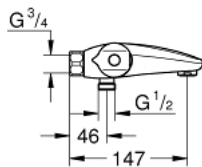

34 823 003 GROHTHERM 1000 THERMOSTATIC BATH MIXER 1/2"

PRODUCT DESCRIPTION

- Colour: chrome
- wall mounted
- GROHE CoolTouch safety housing
- GROHE LongLife finish
- GROHE MetalGrip ergonomically shaped metal handles
- GROHE SafeStop - safety button at 38°C
- GROHE SafeStop Plus - optional temperature limiter at 43°C included
- GROHE TurboStat - compact cartridge with wax thermoelement
- integrated mixed water shut off
- GROHE AquaDimmer with multiple function:
- integrated GROHE EcoButton (economy button with economy stop for shower)
- flow control
- diverter: bath/shower
- shower bottom outlet 1/2"
- built-in non return valves
- mousseur
- dirt strainers
- protected against backflow
- without connection unions
- professional exclusive

34 823 003 GROHTHERM 1000 THERMOSTATIC BATH MIXER 1/2"

SPARE PARTS

- 1: Shut-off handle (Spare part-nr. 47976000)
- 1.1: Cover cap (Spare part-nr. 4797400M)
- 2: Temperature limiter (Spare part-nr. 47977000)
- 3: Aquadimmer (Spare part-nr. 12433000)
- 4: Water flow (Spare part-nr. 47751000)
- 5: Temperature control handle (Spare part-nr. 47973000)
- 5.1: Cover cap (Spare part-nr. 4797400M)
- 6: retaining ring (Spare part-nr. 47743000)
- 7: Thermostatic compact cartridge 1/2" (Spare part-nr. 47439000)
- 8: Race (Spare part-nr. 47975000)
- 9: Mousseur (Spare part-nr. 13952000)
- 10: Non-return valve (Spare part-nr. 47189000)
- 10.1: Filter (Spare part-nr. 0726400M)
- 10.2: Non-return valve (Spare part-nr. 08565000)
- 10.3: O-Ring Ø17 x Ø2 (Spare part-nr. 0305500M)
- 11: Extension 3/4", 20 mm (Spare part-nr. 0713000M)*
- 12: Special spanner (Spare part-nr. 19377000)*
- 13: Socket spanner (Spare part-nr. 19332000)*
- 14: GROHE TurboStat cartridge 1/2" (Spare part-nr. 47175000)*