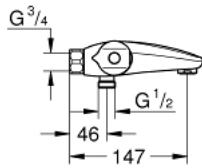

34 823 003 GROHTHERM 1000 THERMOSTATIC BATH MIXER 1/2"

PRODUCT DESCRIPTION

- Colour: chrome
- wall mounted
- GROHE CoolTouch safety housing
- GROHE LongLife finish
- GROHE MetalGrip ergonomically shaped metal handles
- GROHE SafeStop - safety button at 38°C
- GROHE SafeStop Plus - optional temperature limiter at 43°C included
- GROHE TurboStat - compact cartridge with wax thermoelement
- integrated mixed water shut off
- GROHE AquaDimmer with multiple function:
 - FlowControl Button, one-button switch for full water flow to the shower
 - flow control
 - diverter: bath/shower
 - shower bottom outlet 1/2"
 - built-in non return valves
 - mousseur
 - dirt strainers
- protected against backflow
- without connection unions
- professional exclusive

34 823 003 GROHTHERM 1000 THERMOSTATIC BATH MIXER 1/2"

SPARE PARTS

- 1: Shut-off handle (Spare part-nr. 47976000)
- 1.1: Cover cap (Spare part-nr. 4797400M)
- 2: Temperature limiter (Spare part-nr. 47977000)
- 3: Aquadimmer (Spare part-nr. 12433000)
- 4: Water flow (Spare part-nr. 47751000)
- 5: Temperature control handle (Spare part-nr. 47973000)
- 5.1: Cover cap (Spare part-nr. 4797400M)
- 6: retaining ring (Spare part-nr. 47743000)
- 7: Thermostatic compact cartridge 1/2" (Spare part-nr. 47439000)
- 8: Race (Spare part-nr. 47975000)
- 9: Mousseur (Spare part-nr. 13952000)
- 10: Non-return valve (Spare part-nr. 47189000)
- 10.1: Filter (Spare part-nr. 0726400M)
- 10.2: Non-return valve (Spare part-nr. 08565000)
- 10.3: O-Ring Ø17 x Ø2 (Spare part-nr. 0305500M)
- 11: Extension 3/4", 20 mm (Spare part-nr. 0713000M)*
- 12: Special spanner (Spare part-nr. 19377000)*
- 13: Socket spanner (Spare part-nr. 19332000)*
- 14: GROHE TurboStat cartridge 1/2" (Spare part-nr. 47175000)*