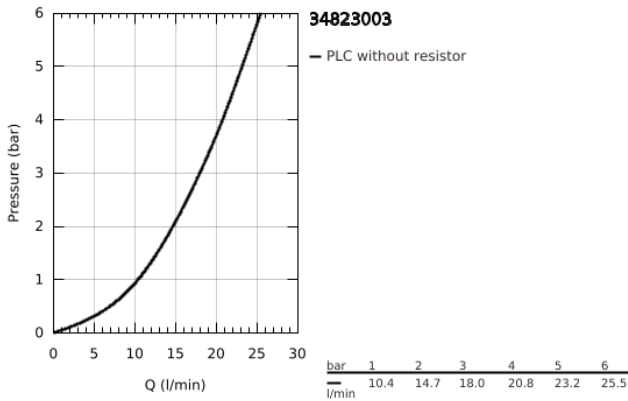

34 823 003 GROHTHERM 1000 THERMOSTATIC BATH MIXER 1/2"

PRODUCT DESCRIPTION

- Colour: chrome
- wall mounted
- GROHE CoolTouch safety housing
- GROHE LongLife finish
- GROHE MetalGrip ergonomically shaped metal handles
- GROHE SafeStop - safety button at 38°C
- GROHE SafeStop Plus - optional temperature limiter at 43°C included
- GROHE TurboStat - compact cartridge with wax thermoelement
- integrated mixed water shut off
- GROHE AquaDimmer with multiple function:
 - FlowControl Button, one-button switch for full water flow to the shower
 - flow control
 - diverter: bath/shower
 - shower bottom outlet 1/2"
 - built-in non return valves
 - mousseur
 - dirt strainers
- protected against backflow
- without connection unions
- professional exclusive

34 823 003 GROHTHERM 1000 THERMOSTATIC BATH MIXER 1/2"

SPARE PARTS

- 1: Shut-off handle (Spare part-nr. 47976000)
- 1.1: Cover cap (Spare part-nr. 4797400M)
- 2: Temperature limiter (Spare part-nr. 47977000)
- 3: Aquadimmer (Spare part-nr. 12433000)
- 4: Water flow (Spare part-nr. 47751000)
- 5: Temperature control handle (Spare part-nr. 47973000)
- 5.1: Cover cap (Spare part-nr. 4797400M)
- 6: retaining ring (Spare part-nr. 47743000)
- 7: Thermostatic compact cartridge 1/2" (Spare part-nr. 47439000)
- 8: Race (Spare part-nr. 47975000)
- 9: Mousseur (Spare part-nr. 13952000)
- 10: Non-return valve (Spare part-nr. 47189000)
- 10.1: Filter (Spare part-nr. 0726400M)
- 10.2: Non-return valve (Spare part-nr. 08565000)
- 10.3: O-Ring Ø17 x Ø2 (Spare part-nr. 0305500M)
- 11: Extension 3/4", 20 mm (Spare part-nr. 0713000M)*
- 12: Special spanner (Spare part-nr. 19377000)*
- 13: Socket spanner (Spare part-nr. 19332000)*
- 14: GROHE TurboStat cartridge 1/2" (Spare part-nr. 47175000)*