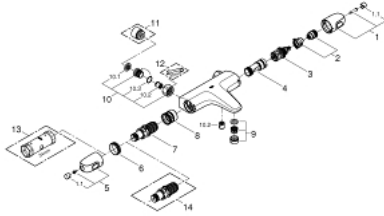

34 823 003 GROHTHERM 1000 THERMOSTATIC BATH MIXER 1/2"

PRODUCT DESCRIPTION

- Colour: chrome
- wall mounted
- GROHE CoolTouch safety housing
- GROHE LongLife finish
- GROHE MetalGrip ergonomically shaped metal handles
- GROHE SafeStop - safety button at 38°C
- GROHE SafeStop Plus - optional temperature limiter at 43°C included
- GROHE TurboStat - compact cartridge with wax thermoelement
- integrated mixed water shut off
- GROHE AquaDimmer with multiple function:
 - FlowControl Button, one-button switch for full water flow to the shower
 - flow control
 - diverter: bath/shower
 - shower bottom outlet 1/2"
 - built-in non return valves
 - mousseur
 - dirt strainers
- protected against backflow
- without connection unions
- professional exclusive

34 823 003 GROHTHERM 1000 THERMOSTATIC BATH MIXER 1/2"

SPARE PARTS

- 1: Shut-off handle (Spare part-nr. 47976000)
- 1.1: Cover cap (Spare part-nr. 4797400M)
- 2: Temperature limiter (Spare part-nr. 47977000)
- 3: Aquadimmer (Spare part-nr. 12433000)
- 4: Water flow (Spare part-nr. 47751000)
- 5: Temperature control handle (Spare part-nr. 47973000)
- 5.1: Cover cap (Spare part-nr. 4797400M)
- 6: retaining ring (Spare part-nr. 47743000)
- 7: Thermostatic compact cartridge 1/2" (Spare part-nr. 47439000)
- 8: Race (Spare part-nr. 47975000)
- 9: Mousseur (Spare part-nr. 13952000)
- 10: Non-return valve (Spare part-nr. 47189000)
- 10.1: Filter (Spare part-nr. 0726400M)
- 10.2: Non-return valve (Spare part-nr. 08565000)
- 10.3: O-Ring Ø17 x Ø2 (Spare part-nr. 0305500M)
- 11: Extension 3/4", 20 mm (Spare part-nr. 0713000M)*
- 12: Special spanner (Spare part-nr. 19377000)*
- 13: Socket spanner (Spare part-nr. 19332000)*
- 14: GROHE TurboStat cartridge 1/2" (Spare part-nr. 47175000)*