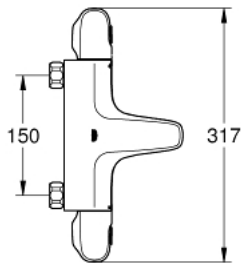

34 823 003 GROHTHERM 1000 THERMOSTATIC BATH MIXER 1/2"

PRODUCT DESCRIPTION

- Colour: chrome
- wall mounted
- GROHE CoolTouch safety housing
- GROHE LongLife finish
- GROHE MetalGrip ergonomically shaped metal handles
- GROHE SafeStop - safety button at 38°C
- GROHE SafeStop Plus - optional temperature limiter at 43°C included
- GROHE TurboStat - compact cartridge with wax thermoelement
- integrated mixed water shut off
- GROHE AquaDimmer with multiple function:
- integrated GROHE EcoButton (economy button with economy stop for shower)
- flow control
- diverter: bath/shower
- shower bottom outlet 1/2"
- built-in non return valves
- mousseur
- dirt strainers
- protected against backflow
- without connection unions
- professional exclusive

34 823 003 GROHTHERM 1000 THERMOSTATIC BATH MIXER 1/2"

SPARE PARTS

- 1: Shut-off handle (Spare part-nr. 47976000)
- 1.1: Cover cap (Spare part-nr. 4797400M)
- 2: Temperature limiter (Spare part-nr. 47977000)
- 3: Aquadimmer (Spare part-nr. 12433000)
- 4: Water flow (Spare part-nr. 47751000)
- 5: Temperature control handle (Spare part-nr. 47973000)
- 5.1: Cover cap (Spare part-nr. 4797400M)
- 6: retaining ring (Spare part-nr. 47743000)
- 7: Thermostatic compact cartridge 1/2" (Spare part-nr. 47439000)
- 8: Race (Spare part-nr. 47975000)
- 9: Mousseur (Spare part-nr. 13952000)
- 10: Non-return valve (Spare part-nr. 47189000)
- 10.1: Filter (Spare part-nr. 0726400M)
- 10.2: Non-return valve (Spare part-nr. 08565000)
- 10.3: O-Ring Ø17 x Ø2 (Spare part-nr. 0305500M)
- 11: Extension 3/4", 20 mm (Spare part-nr. 0713000M)*
- 12: Special spanner (Spare part-nr. 19377000)*
- 13: Socket spanner (Spare part-nr. 19332000)*
- 14: GROHE TurboStat cartridge 1/2" (Spare part-nr. 47175000)*