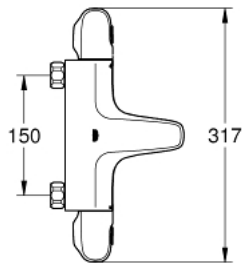

34 823 003 GROHTHERM 1000 THERMOSTATIC BATH MIXER 1/2"

PRODUCT DESCRIPTION

- Colour: chrome
- wall mounted
- GROHE CoolTouch safety housing
- GROHE LongLife finish
- GROHE MetalGrip ergonomically shaped metal handles
- GROHE SafeStop - safety button at 38°C
- GROHE SafeStop Plus - optional temperature limiter at 43°C included
- GROHE TurboStat - compact cartridge with wax thermoelement
- integrated mixed water shut off
- GROHE AquaDimmer with multiple function:
 - FlowControl Button, one-button switch for full water flow to the shower
 - flow control
 - diverter: bath/shower
 - shower bottom outlet 1/2"
 - built-in non return valves
 - mousseur
 - dirt strainers
- protected against backflow
- without connection unions
- professional exclusive

34 823 003 GROHTHERM 1000 THERMOSTATIC BATH MIXER 1/2"

SPARE PARTS

- 1: Shut-off handle (Spare part-nr. 47976000)
- 1.1: Cover cap (Spare part-nr. 4797400M)
- 2: Temperature limiter (Spare part-nr. 47977000)
- 3: Aquadimmer (Spare part-nr. 12433000)
- 4: Water flow (Spare part-nr. 47751000)
- 5: Temperature control handle (Spare part-nr. 47973000)
- 5.1: Cover cap (Spare part-nr. 4797400M)
- 6: retaining ring (Spare part-nr. 47743000)
- 7: Thermostatic compact cartridge 1/2" (Spare part-nr. 47439000)
- 8: Race (Spare part-nr. 47975000)
- 9: Mousseur (Spare part-nr. 13952000)
- 10: Non-return valve (Spare part-nr. 47189000)
- 10.1: Filter (Spare part-nr. 0726400M)
- 10.2: Non-return valve (Spare part-nr. 08565000)
- 10.3: O-Ring Ø17 x Ø2 (Spare part-nr. 0305500M)
- 11: Extension 3/4", 20 mm (Spare part-nr. 0713000M)*
- 12: Special spanner (Spare part-nr. 19377000)*
- 13: Socket spanner (Spare part-nr. 19332000)*
- 14: GROHE TurboStat cartridge 1/2" (Spare part-nr. 47175000)*