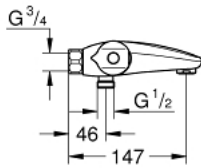

### PRODUCT DESCRIPTION

- Түс: Chrome
- wall mounted
- GROHE CoolTouch safety housing
- GROHE LongLife finish
- GROHE MetalGrip ergonomically shaped metal handles
- GROHE SafeStop safety button at 38°C ( calibration required )
- GROHE SafeStop Plus - optional temperature limiter at 43°C included
- GROHE TurboStat - compact cartridge with wax thermoelement
- integrated mixed water shut off
- GROHE AquaDimmer with multiple function:
- integrated GROHE EcoButton (economy button with economy stop for shower)
- flow control
- переключатель: ванна/душ
- shower bottom outlet 1/2"
- built-in non return valves
- mousseur
- dirt strainers
- protected against backflow
- without connection unions
- professional exclusive

### SPARE PARTS

- 1: Shut-off handle (Spare part-nr. 47976000)
- 1.1: Cover cap (Spare part-nr. 4797400M)
- 2: Stop (Spare part-nr. 47977000)
- 3: Aquadimmer (Spare part-nr. 12433000)
- 4: Water flow (Spare part-nr. 47751000)
- 5: Temperature control handle (Spare part-nr. 47973000)
- 5.1: Cover cap (Spare part-nr. 4797400M)
- 6: Fitting ring (Spare part-nr. 47743000)
- 7: Thermostatic compact cartridge 1/2" (Spare part-nr. 47439000)
- 8: Race (Spare part-nr. 47975000)
- 9: Mousseur (Spare part-nr. 13952000)
- 10: Non-return valve (Spare part-nr. 47189000)
- 10.1: Dirt strainer (Spare part-nr. 0726400M)
- 10.2: Non-return valve (Spare part-nr. 08565000)
- 10.3: O-ring  $\varnothing 17 \times \varnothing 2$  (Spare part-nr. 0305500M)
- 11: Extension 3/4", 20 mm (Spare part-nr. 0713000M)\*
- 12: Special spanner (Spare part-nr. 19377000)\*
- 13: Socket spanner (Spare part-nr. 19332000)\*
- 14: GROHE TurboStat cartridge 1/2" (Spare part-nr. 47175000)\*