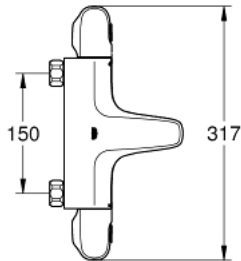

## 34 823 003 GROHTHERM 1000 THERMOSTATIC BATH MIXER 1/2"

### PRODUCT DESCRIPTION

- Түс: Chrome
- wall mounted
- GROHE CoolTouch safety housing
- GROHE LongLife finish
- GROHE MetalGrip ergonomically shaped metal handles
- GROHE SafeStop safety button at 38°C ( calibration required )
- GROHE SafeStop Plus - optional temperature limiter at 43°C included
- GROHE TurboStat - compact cartridge with wax thermoelement
- integrated mixed water shut off
- GROHE AquaDimmer with multiple function:
- integrated GROHE EcoButton (economy button with economy stop for shower)
- flow control
- переключатель: ванна/душ
- shower bottom outlet 1/2"
- built-in non return valves
- mousseur
- dirt strainers
- protected against backflow
- without connection unions
- professional exclusive

### SPARE PARTS

- 1: Shut-off handle (Spare part-nr. 47976000)
- 1.1: Cover cap (Spare part-nr. 4797400M)
- 2: Stop (Spare part-nr. 47977000)
- 3: Aquadimmer (Spare part-nr. 12433000)
- 4: Water flow (Spare part-nr. 47751000)
- 5: Temperature control handle (Spare part-nr. 47973000)
- 5.1: Cover cap (Spare part-nr. 4797400M)
- 6: Fitting ring (Spare part-nr. 47743000)
- 7: Thermostatic compact cartridge 1/2" (Spare part-nr. 47439000)
- 8: Race (Spare part-nr. 47975000)
- 9: Mousseur (Spare part-nr. 13952000)
- 10: Non-return valve (Spare part-nr. 47189000)
- 10.1: Dirt strainer (Spare part-nr. 0726400M)
- 10.2: Non-return valve (Spare part-nr. 08565000)
- 10.3: O-ring  $\varnothing 17 \times \varnothing 2$  (Spare part-nr. 0305500M)
- 11: Extension 3/4", 20 mm (Spare part-nr. 0713000M)\*
- 12: Special spanner (Spare part-nr. 19377000)\*
- 13: Socket spanner (Spare part-nr. 19332000)\*
- 14: GROHE TurboStat cartridge 1/2" (Spare part-nr. 47175000)\*