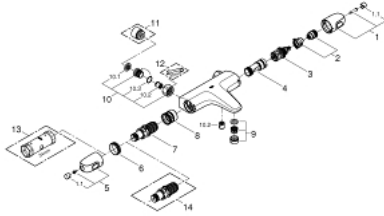

## 34 823 003 GROHTHERM 1000 THERMOSTATIC BATH MIXER 1/2"

### PRODUCT DESCRIPTION

- Түс: Chrome
- wall mounted
- GROHE CoolTouch safety housing
- GROHE LongLife finish
- GROHE MetalGrip ergonomically shaped metal handles
- GROHE SafeStop safety button at 38°C ( calibration required )
- GROHE SafeStop Plus - optional temperature limiter at 43°C included
- GROHE TurboStat - compact cartridge with wax thermoelement
- integrated mixed water shut off
- GROHE AquaDimmer with multiple function:
- integrated GROHE EcoButton (economy button with economy stop for shower)
- flow control
- переключатель: ванна/душ
- shower bottom outlet 1/2"
- built-in non return valves
- mousseur
- dirt strainers
- protected against backflow
- without connection unions
- professional exclusive

### SPARE PARTS

- 1: Shut-off handle (Spare part-nr. 47976000)
- 1.1: Cover cap (Spare part-nr. 4797400M)
- 2: Stop (Spare part-nr. 47977000)
- 3: Aquadimmer (Spare part-nr. 12433000)
- 4: Water flow (Spare part-nr. 47751000)
- 5: Temperature control handle (Spare part-nr. 47973000)
- 5.1: Cover cap (Spare part-nr. 4797400M)
- 6: Fitting ring (Spare part-nr. 47743000)
- 7: Thermostatic compact cartridge 1/2" (Spare part-nr. 47439000)
- 8: Race (Spare part-nr. 47975000)
- 9: Mousseur (Spare part-nr. 13952000)
- 10: Non-return valve (Spare part-nr. 47189000)
- 10.1: Dirt strainer (Spare part-nr. 0726400M)
- 10.2: Non-return valve (Spare part-nr. 08565000)
- 10.3: O-ring  $\varnothing 17 \times \varnothing 2$  (Spare part-nr. 0305500M)
- 11: Extension 3/4", 20 mm (Spare part-nr. 0713000M)\*
- 12: Special spanner (Spare part-nr. 19377000)\*
- 13: Socket spanner (Spare part-nr. 19332000)\*
- 14: GROHE TurboStat cartridge 1/2" (Spare part-nr. 47175000)\*