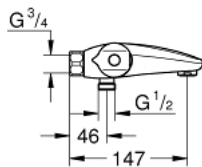

34 823 003 GROHTHERM 1000 THERMOSTATIC BATH MIXER 1/2"

PRODUCT DESCRIPTION

- Түс: Chrome
- wall mounted
- GROHE CoolTouch safety housing
- GROHE LongLife finish
- GROHE MetalGrip ergonomically shaped metal handles
- GROHE SafeStop safety button at 38°C (calibration required)
- GROHE SafeStop Plus - optional temperature limiter at 43°C included
- GROHE TurboStat - compact cartridge with wax thermoelement
- integrated mixed water shut off
- GROHE AquaDimmer with multiple function:
- FlowControl Button, one-button switch for full water flow to the shower
- flow control
- переключатель: ванна/душ
- shower bottom outlet 1/2"
- built-in non return valves
- mousseur
- dirt strainers
- protected against backflow
- without connection unions
- professional exclusive

34 823 003 GROHTHERM 1000 THERMOSTATIC BATH MIXER 1/2"

SPARE PARTS

- 1: Shut-off handle (Spare part-nr. 47976000)
- 1.1: Cover cap (Spare part-nr. 4797400M)
- 2: Stop (Spare part-nr. 47977000)
- 3: Aquadimmer (Spare part-nr. 12433000)
- 4: Water flow (Spare part-nr. 47751000)
- 5: Temperature control handle (Spare part-nr. 47973000)
- 5.1: Cover cap (Spare part-nr. 4797400M)
- 6: Fitting ring (Spare part-nr. 47743000)
- 7: Thermostatic compact cartridge 1/2" (Spare part-nr. 47439000)
- 8: Race (Spare part-nr. 47975000)
- 9: Mousseur (Spare part-nr. 13952000)
- 10: Non-return valve (Spare part-nr. 47189000)
- 10.1: Dirt strainer (Spare part-nr. 0726400M)
- 10.2: Non-return valve (Spare part-nr. 08565000)
- 10.3: O-ring $\varnothing 17 \times \varnothing 2$ (Spare part-nr. 0305500M)
- 11: Extension 3/4", 20 mm (Spare part-nr. 0713000M)*
- 12: Special spanner (Spare part-nr. 19377000)*
- 13: Socket spanner (Spare part-nr. 19332000)*
- 14: GROHE TurboStat cartridge 1/2" (Spare part-nr. 47175000)*