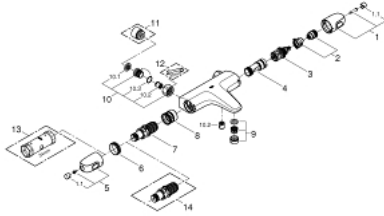

34 823 003 GROHTHERM 1000 THERMOSTATIC BATH MIXER 1/2"

PRODUCT DESCRIPTION

- Түс: Chrome
- wall mounted
- GROHE CoolTouch safety housing
- GROHE LongLife finish
- GROHE MetalGrip ergonomically shaped metal handles
- GROHE SafeStop safety button at 38°C (calibration required)
- GROHE SafeStop Plus - optional temperature limiter at 43°C included
- GROHE TurboStat - compact cartridge with wax thermoelement
- integrated mixed water shut off
- GROHE AquaDimmer with multiple function:
- FlowControl Button, one-button switch for full water flow to the shower
- flow control
- переключатель: ванна/душ
- shower bottom outlet 1/2"
- built-in non return valves
- mousseur
- dirt strainers
- protected against backflow
- without connection unions
- professional exclusive

34 823 003 GROHTHERM 1000 THERMOSTATIC BATH MIXER 1/2"

SPARE PARTS

- 1: Shut-off handle (Spare part-nr. 47976000)
- 1.1: Cover cap (Spare part-nr. 4797400M)
- 2: Stop (Spare part-nr. 47977000)
- 3: Aquadimmer (Spare part-nr. 12433000)
- 4: Water flow (Spare part-nr. 47751000)
- 5: Temperature control handle (Spare part-nr. 47973000)
- 5.1: Cover cap (Spare part-nr. 4797400M)
- 6: Fitting ring (Spare part-nr. 47743000)
- 7: Thermostatic compact cartridge 1/2" (Spare part-nr. 47439000)
- 8: Race (Spare part-nr. 47975000)
- 9: Mousseur (Spare part-nr. 13952000)
- 10: Non-return valve (Spare part-nr. 47189000)
- 10.1: Dirt strainer (Spare part-nr. 0726400M)
- 10.2: Non-return valve (Spare part-nr. 08565000)
- 10.3: O-ring $\varnothing 17 \times \varnothing 2$ (Spare part-nr. 0305500M)
- 11: Extension 3/4", 20 mm (Spare part-nr. 0713000M)*
- 12: Special spanner (Spare part-nr. 19377000)*
- 13: Socket spanner (Spare part-nr. 19332000)*
- 14: GROHE TurboStat cartridge 1/2" (Spare part-nr. 47175000)*