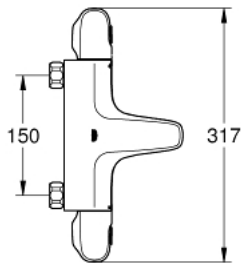

34 823 003 GROHTHERM 1000 THERMOSTATIC BATH MIXER 1/2"

PRODUCT DESCRIPTION

- Түс: Chrome
- wall mounted
- GROHE CoolTouch safety housing
- GROHE LongLife finish
- GROHE MetalGrip ergonomically shaped metal handles
- GROHE SafeStop safety button at 38°C (calibration required)
- GROHE SafeStop Plus - optional temperature limiter at 43°C included
- GROHE TurboStat - compact cartridge with wax thermoelement
- integrated mixed water shut off
- GROHE AquaDimmer with multiple function:
- FlowControl Button, one-button switch for full water flow to the shower
- flow control
- переключатель: ванна/душ
- shower bottom outlet 1/2"
- built-in non return valves
- mousseur
- dirt strainers
- protected against backflow
- without connection unions
- professional exclusive

34 823 003 GROHTHERM 1000 THERMOSTATIC BATH MIXER 1/2"

SPARE PARTS

- 1: Shut-off handle (Spare part-nr. 47976000)
- 1.1: Cover cap (Spare part-nr. 4797400M)
- 2: Stop (Spare part-nr. 47977000)
- 3: Aquadimmer (Spare part-nr. 12433000)
- 4: Water flow (Spare part-nr. 47751000)
- 5: Temperature control handle (Spare part-nr. 47973000)
- 5.1: Cover cap (Spare part-nr. 4797400M)
- 6: Fitting ring (Spare part-nr. 47743000)
- 7: Thermostatic compact cartridge 1/2" (Spare part-nr. 47439000)
- 8: Race (Spare part-nr. 47975000)
- 9: Mousseur (Spare part-nr. 13952000)
- 10: Non-return valve (Spare part-nr. 47189000)
- 10.1: Dirt strainer (Spare part-nr. 0726400M)
- 10.2: Non-return valve (Spare part-nr. 08565000)
- 10.3: O-ring $\varnothing 17 \times \varnothing 2$ (Spare part-nr. 0305500M)
- 11: Extension 3/4", 20 mm (Spare part-nr. 0713000M)*
- 12: Special spanner (Spare part-nr. 19377000)*
- 13: Socket spanner (Spare part-nr. 19332000)*
- 14: GROHE TurboStat cartridge 1/2" (Spare part-nr. 47175000)*