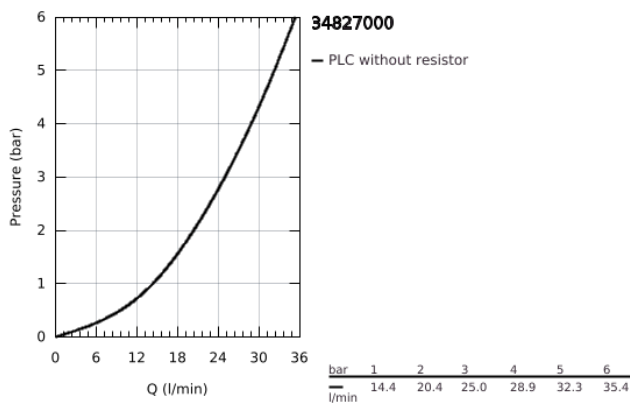

34 827 000 GROHTHERM 1000 PERFORMANCE THERMOSTATIC SHOWER MIXER 1/2"

PRODUCT DESCRIPTION

- Colour: chrome
- wall mounted
- GROHE CoolTouch safety housing
- GROHE LongLife finish
- GROHE SafeStop - safety button at 38°C
- GROHE SafeStop Plus - optional temperature limiter at 43°C included
- GROHE TurboStat - compact cartridge with wax thermoelement
- GROHE ProGrip - with knurl structure
- integrated mixed water shut off
- volume handle with GROHE EcoButton (economy button with individually adjustable economy stop)
- ceramic headpart 1/2", 180°
- shower bottom outlet 1/2"
- built-in non return valves
- dirt strainers
- protected against backflow
- S-unions
- metal escutcheon
- professional exclusive

34 827 000 GROHTHERM 1000 PERFORMANCE THERMOSTATIC SHOWER MIXER 1/2"

SPARE PARTS

- 1: Shut-off handle (Spare part-nr. 49160000)
- 2: Ceramic headpart 1/2" (Spare part-nr. 45346000)
- 2.1: O-Ring $\varnothing 18,2 \times \varnothing 1,7$ (Spare part-nr. 0392400M)
- 3: retaining ring (Spare part-nr. 47743000)
- 4: Thermostatic compact cartridge 1/2" (Spare part-nr. 47439000)
- 5: Race (Spare part-nr. 47975000)
- 6: Non-return valve (Spare part-nr. 08565000)
- 7: Non-return valve (Spare part-nr. 47189000)
- 7.1: Filter (Spare part-nr. 0726400M)
- 7.2: Non-return valve (Spare part-nr. 08565000)
- 7.3: O-Ring $\varnothing 17 \times \varnothing 2$ (Spare part-nr. 0305500M)
- 8: S-union (Spare part-nr. 12662000)
- 9: Extension 3/4", 20 mm (Spare part-nr. 0713000M)*
- 10: Special spanner (Spare part-nr. 19377000)*
- 11: Socket spanner (Spare part-nr. 19332000)*
- 12: GROHE TurboStat cartridge 1/2" (Spare part-nr. 47175000)*