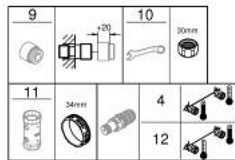

34 827 000 GROHTHERM 1000 PERFORMANCE THERMOSTATIC SHOWER MIXER 1/2"

PRODUCT DESCRIPTION

- Colour: chrome
- wall mounted
- GROHE CoolTouch safety housing
- GROHE LongLife finish
- GROHE SafeStop - safety button at 38°C
- GROHE SafeStop Plus - optional temperature limiter at 43°C included
- GROHE TurboStat - compact cartridge with wax thermoelement
- GROHE ProGrip - with knurl structure
- integrated mixed water shut off
- volume handle with GROHE EcoButton (economy button with individually adjustable economy stop)
- ceramic headpart 1/2", 180°
- shower bottom outlet 1/2"
- built-in non return valves
- dirt strainers
- protected against backflow
- S-unions
- metal escutcheon
- professional exclusive

34 827 000 GROHTHERM 1000 PERFORMANCE THERMOSTATIC SHOWER MIXER 1/2"

SPARE PARTS

- 1: Shut-off handle (Spare part-nr. 49160000)
- 2: Ceramic headpart 1/2" (Spare part-nr. 45346000)
- 2.1: O-Ring $\varnothing 18,2 \times \varnothing 1,7$ (Spare part-nr. 0392400M)
- 3: retaining ring (Spare part-nr. 47743000)
- 4: Thermostatic compact cartridge 1/2" (Spare part-nr. 47439000)
- 5: Race (Spare part-nr. 47975000)
- 6: Non-return valve (Spare part-nr. 08565000)
- 7: Non-return valve (Spare part-nr. 47189000)
- 7.1: Filter (Spare part-nr. 0726400M)
- 7.2: Non-return valve (Spare part-nr. 08565000)
- 7.3: O-Ring $\varnothing 17 \times \varnothing 2$ (Spare part-nr. 0305500M)
- 8: S-union (Spare part-nr. 12662000)
- 9: Extension 3/4", 20 mm (Spare part-nr. 0713000M)*
- 10: Special spanner (Spare part-nr. 19377000)*
- 11: Socket spanner (Spare part-nr. 19332000)*
- 12: GROHE TurboStat cartridge 1/2" (Spare part-nr. 47175000)*