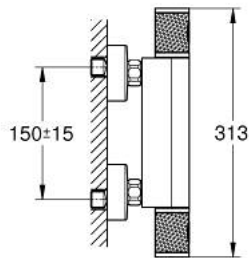

34 827 000 GROHTHERM 1000 PERFORMANCE THERMOSTATIC SHOWER MIXER 1/2"

PRODUCT DESCRIPTION

- Colour: chrome
- wall mounted
- GROHE CoolTouch safety housing
- GROHE LongLife finish
- GROHE SafeStop - safety button at 38°C
- GROHE SafeStop Plus - optional temperature limiter at 43°C included
- GROHE TurboStat - compact cartridge with wax thermoelement
- GROHE ProGrip - with knurl structure
- integrated mixed water shut off
- volume handle with GROHE EcoButton (economy button with individually adjustable economy stop)
- ceramic headpart 1/2", 180°
- shower bottom outlet 1/2"
- built-in non return valves
- dirt strainers
- protected against backflow
- S-unions
- metal escutcheon
- professional exclusive

34 827 000 GROHTHERM 1000 PERFORMANCE THERMOSTATIC SHOWER MIXER 1/2"

SPARE PARTS

- 1: Shut-off handle (Spare part-nr. 49160000)
- 2: Ceramic headpart 1/2" (Spare part-nr. 45346000)
- 2.1: O-Ring $\varnothing 18,2 \times \varnothing 1,7$ (Spare part-nr. 0392400M)
- 3: retaining ring (Spare part-nr. 47743000)
- 4: Thermostatic compact cartridge 1/2" (Spare part-nr. 47439000)
- 5: Race (Spare part-nr. 47975000)
- 6: Non-return valve (Spare part-nr. 08565000)
- 7: Non-return valve (Spare part-nr. 47189000)
- 7.1: Filter (Spare part-nr. 0726400M)
- 7.2: Non-return valve (Spare part-nr. 08565000)
- 7.3: O-Ring $\varnothing 17 \times \varnothing 2$ (Spare part-nr. 0305500M)
- 8: S-union (Spare part-nr. 12662000)
- 9: Extension 3/4", 20 mm (Spare part-nr. 0713000M)*
- 10: Special spanner (Spare part-nr. 19377000)*
- 11: Socket spanner (Spare part-nr. 19332000)*
- 12: GROHE TurboStat cartridge 1/2" (Spare part-nr. 47175000)*