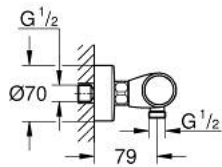

34 827 000 GROHTHERM 1000 PERFORMANCE THERMOSTATIC SHOWER MIXER 1/2"

PRODUCT DESCRIPTION

- Colour: chrome
- wall mounted
- GROHE CoolTouch safety housing
- GROHE LongLife finish
- GROHE SafeStop - safety button at 38°C
- GROHE SafeStop Plus - optional temperature limiter at 43°C included
- GROHE TurboStat - compact cartridge with wax thermoelement
- GROHE ProGrip - with knurl structure
- integrated mixed water shut off
- volume handle with GROHE EcoButton (economy button with individually adjustable economy stop)
- ceramic headpart 1/2", 180°
- shower bottom outlet 1/2"
- built-in non return valves
- dirt strainers
- protected against backflow
- S-unions
- metal escutcheon
- professional exclusive

34 827 000 GROHTHERM 1000 PERFORMANCE THERMOSTATIC SHOWER MIXER 1/2"

SPARE PARTS

- 1: Shut-off handle (Spare part-nr. 49160000)
- 2: Ceramic headpart 1/2" (Spare part-nr. 45346000)
- 2.1: O-Ring $\varnothing 18,2 \times \varnothing 1,7$ (Spare part-nr. 0392400M)
- 3: retaining ring (Spare part-nr. 47743000)
- 4: Thermostatic compact cartridge 1/2" (Spare part-nr. 47439000)
- 5: Race (Spare part-nr. 47975000)
- 6: Non-return valve (Spare part-nr. 08565000)
- 7: Non-return valve (Spare part-nr. 47189000)
- 7.1: Filter (Spare part-nr. 0726400M)
- 7.2: Non-return valve (Spare part-nr. 08565000)
- 7.3: O-Ring $\varnothing 17 \times \varnothing 2$ (Spare part-nr. 0305500M)
- 8: S-union (Spare part-nr. 12662000)
- 9: Extension 3/4", 20 mm (Spare part-nr. 0713000M)*
- 10: Special spanner (Spare part-nr. 19377000)*
- 11: Socket spanner (Spare part-nr. 19332000)*
- 12: GROHE TurboStat cartridge 1/2" (Spare part-nr. 47175000)*