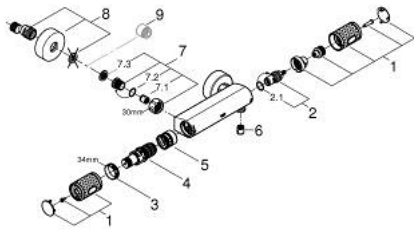

34 827 000 GROHTHERM 1000 PERFORMANCE THERMOSTATIC SHOWER MIXER 1/2"

PRODUCT DESCRIPTION

- Colour: chrome
- wall mounted
- GROHE CoolTouch safety housing
- GROHE LongLife finish
- GROHE SafeStop - safety button at 38°C
- GROHE SafeStop Plus - optional temperature limiter at 43°C included
- GROHE TurboStat - compact cartridge with wax thermoelement
- GROHE ProGrip - with knurl structure
- integrated mixed water shut off
- volume handle with GROHE EcoButton (economy button with individually adjustable economy stop)
- ceramic headpart 1/2", 180°
- shower bottom outlet 1/2"
- built-in non return valves
- dirt strainers
- protected against backflow
- S-unions
- metal escutcheon
- professional exclusive

34 827 000 GROHTHERM 1000 PERFORMANCE THERMOSTATIC SHOWER MIXER 1/2"

SPARE PARTS

- 1: Shut-off handle (Spare part-nr. 49160000)
- 2: Ceramic headpart 1/2" (Spare part-nr. 45346000)
- 2.1: O-Ring $\varnothing 18,2 \times \varnothing 1,7$ (Spare part-nr. 0392400M)
- 3: retaining ring (Spare part-nr. 47743000)
- 4: Thermostatic compact cartridge 1/2" (Spare part-nr. 47439000)
- 5: Race (Spare part-nr. 47975000)
- 6: Non-return valve (Spare part-nr. 08565000)
- 7: Non-return valve (Spare part-nr. 47189000)
- 7.1: Filter (Spare part-nr. 0726400M)
- 7.2: Non-return valve (Spare part-nr. 08565000)
- 7.3: O-Ring $\varnothing 17 \times \varnothing 2$ (Spare part-nr. 0305500M)
- 8: S-union (Spare part-nr. 12662000)
- 9: Extension 3/4", 20 mm (Spare part-nr. 0713000M)*
- 10: Special spanner (Spare part-nr. 19377000)*
- 11: Socket spanner (Spare part-nr. 19332000)*
- 12: GROHE TurboStat cartridge 1/2" (Spare part-nr. 47175000)*