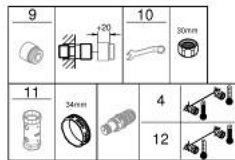

34 827 000 **GROHTHERM 1000 PERFORMANCE THERMOSTATIC SHOWER MIXER 1/2"**

PRODUCT DESCRIPTION

- Tyc: Chrome
- wall mounted
- GROHE CoolTouch safety housing
- GROHE LongLife finish
- GROHE SafeStop safety button at 38°C (calibration required)
- GROHE SafeStop Plus - optional temperature limiter at 43°C included
- GROHE TurboStat - compact cartridge with wax thermoelement
- GROHE ProGrip - with knurled structure
- integrated mixed water shut off
- volume handle with FlowControl Button (button with individually adjustable stop)
- ceramic headpart 1/2", 180°
- shower bottom outlet 1/2"
- built-in non return valves
- dirt strainers
- protected against backflow
- S-unions
- metal escutcheon
- professional exclusive

34 827 000 GROHTHERM 1000 PERFORMANCE THERMOSTATIC SHOWER MIXER 1/2"

SPARE PARTS

- 1: Shut-off handle (Spare part-nr. 49160000)
 - 2: Ceramic headpart 1/2" (Spare part-nr. 45346000)
 - 2.1: O-ring \varnothing 18.2 x \varnothing 1.7 (Spare part-nr. 0392400M)
 - 3: Fitting ring (Spare part-nr. 47743000)
 - 4: Thermostatic compact cartridge 1/2" (Spare part-nr. 47439000)
 - 5: Race (Spare part-nr. 47975000)
 - 6: Non-return valve (Spare part-nr. 08565000)
 - 7: Non-return valve (Spare part-nr. 47189000)
 - 7.1: Dirt strainer (Spare part-nr. 0726400M)
 - 7.2: Non-return valve (Spare part-nr. 08565000)
 - 7.3: O-ring \varnothing 17 x \varnothing 2 (Spare part-nr. 0305500M)
 - 8: S-union (Spare part-nr. 12662000)
 - 9: Extension 3/4", 20 mm (Spare part-nr. 0713000M)*
 - 10: Special spanner (Spare part-nr. 19377000)*
 - 11: Socket spanner (Spare part-nr. 19332000)*
 - 12: GROHE TurboStat cartridge 1/2" (Spare part-nr. 47175000)*
- * Optional accessories