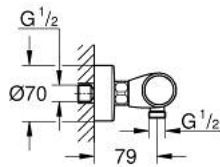

34 827 000 **GROHTHERM 1000 PERFORMANCE THERMOSTATIC SHOWER MIXER 1/2"**

PRODUCT DESCRIPTION

- Tyc: Chrome
- wall mounted
- GROHE CoolTouch safety housing
- GROHE LongLife finish
- GROHE SafeStop safety button at 38°C (calibration required)
- GROHE SafeStop Plus - optional temperature limiter at 43°C included
- GROHE TurboStat - compact cartridge with wax thermoelement
- GROHE ProGrip - with knurl structure
- integrated mixed water shut off
- volume handle with GROHE EcoButton (economy button with individually adjustable economy stop)
- ceramic headpart 1/2", 180°
- shower bottom outlet 1/2"
- built-in non return valves
- dirt strainers
- protected against backflow
- S-unions
- metal escutcheon
- GROHE EcoJoy - Less water, perfect flow
- professional exclusive

34 827 000 **GROHTHERM 1000 PERFORMANCE THERMOSTATIC SHOWER MIXER 1/2"**

SPARE PARTS

- 1: Shut-off handle (Spare part-nr. 49160000)
- 2: Ceramic headpart 1/2" (Spare part-nr. 45346000)
- 2.1: O-ring \varnothing 18.2 x \varnothing 1.7 (Spare part-nr. 0392400M)
- 3: Fitting ring (Spare part-nr. 47743000)
- 4: Thermostatic compact cartridge 1/2" (Spare part-nr. 47439000)
- 5: Race (Spare part-nr. 47975000)
- 6: Non-return valve (Spare part-nr. 08565000)
- 7: Non-return valve (Spare part-nr. 47189000)
- 7.1: Dirt strainer (Spare part-nr. 0726400M)
- 7.2: Non-return valve (Spare part-nr. 08565000)
- 7.3: O-ring \varnothing 17 x \varnothing 2 (Spare part-nr. 0305500M)
- 8: S-union (Spare part-nr. 12662000)
- 9: Extension 3/4", 20 mm (Spare part-nr. 0713000M)*
- 10: Special spanner (Spare part-nr. 19377000)*
- 11: Socket spanner (Spare part-nr. 19332000)*
- 12: GROHE TurboStat cartridge 1/2" (Spare part-nr. 47175000)*