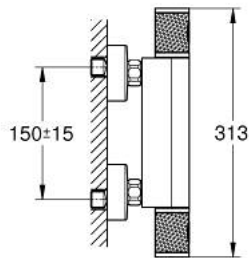

34 827 000 **GROHTHERM 1000 PERFORMANCE THERMOSTATIC SHOWER MIXER 1/2"**

PRODUCT DESCRIPTION

- Tyc: Chrome
- wall mounted
- GROHE CoolTouch safety housing
- GROHE LongLife finish
- GROHE SafeStop safety button at 38°C (calibration required)
- GROHE SafeStop Plus - optional temperature limiter at 43°C included
- GROHE TurboStat - compact cartridge with wax thermoelement
- GROHE ProGrip - with knurl structure
- integrated mixed water shut off
- volume handle with GROHE EcoButton (economy button with individually adjustable economy stop)
- ceramic headpart 1/2", 180°
- shower bottom outlet 1/2"
- built-in non return valves
- dirt strainers
- protected against backflow
- S-unions
- metal escutcheon
- GROHE EcoJoy - Less water, perfect flow
- professional exclusive

34 827 000 **GROHTHERM 1000 PERFORMANCE THERMOSTATIC SHOWER MIXER 1/2"**

SPARE PARTS

- 1: Shut-off handle (Spare part-nr. 49160000)
- 2: Ceramic headpart 1/2" (Spare part-nr. 45346000)
- 2.1: O-ring \varnothing 18.2 x \varnothing 1.7 (Spare part-nr. 0392400M)
- 3: Fitting ring (Spare part-nr. 47743000)
- 4: Thermostatic compact cartridge 1/2" (Spare part-nr. 47439000)
- 5: Race (Spare part-nr. 47975000)
- 6: Non-return valve (Spare part-nr. 08565000)
- 7: Non-return valve (Spare part-nr. 47189000)
- 7.1: Dirt strainer (Spare part-nr. 0726400M)
- 7.2: Non-return valve (Spare part-nr. 08565000)
- 7.3: O-ring \varnothing 17 x \varnothing 2 (Spare part-nr. 0305500M)
- 8: S-union (Spare part-nr. 12662000)
- 9: Extension 3/4", 20 mm (Spare part-nr. 0713000M)*
- 10: Special spanner (Spare part-nr. 19377000)*
- 11: Socket spanner (Spare part-nr. 19332000)*
- 12: GROHE TurboStat cartridge 1/2" (Spare part-nr. 47175000)*