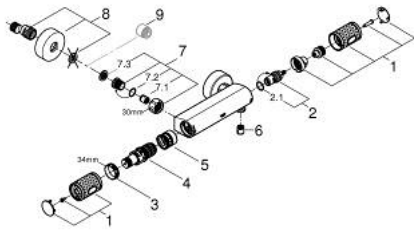

34 827 000 **GROHTHERM 1000 PERFORMANCE THERMOSTATIC SHOWER MIXER 1/2"**

PRODUCT DESCRIPTION

- Tyc: Chrome
- wall mounted
- GROHE CoolTouch safety housing
- GROHE LongLife finish
- GROHE SafeStop safety button at 38°C (calibration required)
- GROHE SafeStop Plus - optional temperature limiter at 43°C included
- GROHE TurboStat - compact cartridge with wax thermoelement
- GROHE ProGrip - with knurl structure
- integrated mixed water shut off
- volume handle with GROHE EcoButton (economy button with individually adjustable economy stop)
- ceramic headpart 1/2", 180°
- shower bottom outlet 1/2"
- built-in non return valves
- dirt strainers
- protected against backflow
- S-unions
- metal escutcheon
- GROHE EcoJoy - Less water, perfect flow
- professional exclusive

34 827 000 **GROHTHERM 1000 PERFORMANCE THERMOSTATIC SHOWER MIXER 1/2"**

SPARE PARTS

- 1: Shut-off handle (Spare part-nr. 49160000)
- 2: Ceramic headpart 1/2" (Spare part-nr. 45346000)
- 2.1: O-ring \varnothing 18.2 x \varnothing 1.7 (Spare part-nr. 0392400M)
- 3: Fitting ring (Spare part-nr. 47743000)
- 4: Thermostatic compact cartridge 1/2" (Spare part-nr. 47439000)
- 5: Race (Spare part-nr. 47975000)
- 6: Non-return valve (Spare part-nr. 08565000)
- 7: Non-return valve (Spare part-nr. 47189000)
- 7.1: Dirt strainer (Spare part-nr. 0726400M)
- 7.2: Non-return valve (Spare part-nr. 08565000)
- 7.3: O-ring \varnothing 17 x \varnothing 2 (Spare part-nr. 0305500M)
- 8: S-union (Spare part-nr. 12662000)
- 9: Extension 3/4", 20 mm (Spare part-nr. 0713000M)*
- 10: Special spanner (Spare part-nr. 19377000)*
- 11: Socket spanner (Spare part-nr. 19332000)*
- 12: GROHE TurboStat cartridge 1/2" (Spare part-nr. 47175000)*