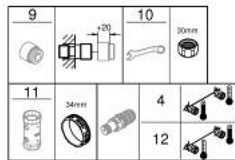

34 827 000 **GROHTHERM 1000 PERFORMANCE THERMOSTATIC SHOWER MIXER 1/2"**

PRODUCT DESCRIPTION

- Tyc: Chrome
- wall mounted
- GROHE CoolTouch safety housing
- GROHE LongLife finish
- GROHE SafeStop safety button at 38°C (calibration required)
- GROHE SafeStop Plus - optional temperature limiter at 43°C included
- GROHE TurboStat - compact cartridge with wax thermoelement
- GROHE ProGrip - with knurl structure
- integrated mixed water shut off
- volume handle with GROHE EcoButton (economy button with individually adjustable economy stop)
- ceramic headpart 1/2", 180°
- shower bottom outlet 1/2"
- built-in non return valves
- dirt strainers
- protected against backflow
- S-unions
- metal escutcheon
- GROHE EcoJoy - Less water, perfect flow
- professional exclusive

34 827 000 **GROHTHERM 1000 PERFORMANCE THERMOSTATIC SHOWER MIXER 1/2"**

SPARE PARTS

- 1: Shut-off handle (Spare part-nr. 49160000)
- 2: Ceramic headpart 1/2" (Spare part-nr. 45346000)
- 2.1: O-ring \varnothing 18.2 x \varnothing 1.7 (Spare part-nr. 0392400M)
- 3: Fitting ring (Spare part-nr. 47743000)
- 4: Thermostatic compact cartridge 1/2" (Spare part-nr. 47439000)
- 5: Race (Spare part-nr. 47975000)
- 6: Non-return valve (Spare part-nr. 08565000)
- 7: Non-return valve (Spare part-nr. 47189000)
- 7.1: Dirt strainer (Spare part-nr. 0726400M)
- 7.2: Non-return valve (Spare part-nr. 08565000)
- 7.3: O-ring \varnothing 17 x \varnothing 2 (Spare part-nr. 0305500M)
- 8: S-union (Spare part-nr. 12662000)
- 9: Extension 3/4", 20 mm (Spare part-nr. 0713000M)*
- 10: Special spanner (Spare part-nr. 19377000)*
- 11: Socket spanner (Spare part-nr. 19332000)*
- 12: GROHE TurboStat cartridge 1/2" (Spare part-nr. 47175000)*