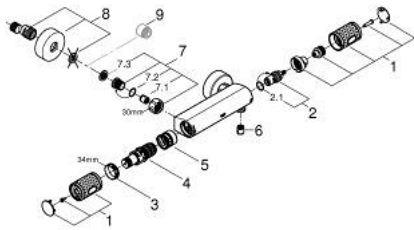

34 827 000 **GROHTHERM 1000 PERFORMANCE THERMOSTATIC SHOWER MIXER 1/2"**

PRODUCT DESCRIPTION

- Tyc: Chrome
- wall mounted
- GROHE CoolTouch safety housing
- GROHE LongLife finish
- GROHE SafeStop safety button at 38°C (calibration required)
- GROHE SafeStop Plus - optional temperature limiter at 43°C included
- GROHE TurboStat - compact cartridge with wax thermoelement
- GROHE ProGrip - with knurled structure
- integrated mixed water shut off
- volume handle with FlowControl Button (button with individually adjustable stop)
- ceramic headpart 1/2", 180°
- shower bottom outlet 1/2"
- built-in non return valves
- dirt strainers
- protected against backflow
- S-unions
- metal escutcheon
- professional exclusive

34 827 000 GROHTHERM 1000 PERFORMANCE THERMOSTATIC SHOWER MIXER 1/2"

SPARE PARTS

- 1: Shut-off handle (Spare part-nr. 49160000)
 - 2: Ceramic headpart 1/2" (Spare part-nr. 45346000)
 - 2.1: O-ring \varnothing 18.2 x \varnothing 1.7 (Spare part-nr. 0392400M)
 - 3: Fitting ring (Spare part-nr. 47743000)
 - 4: Thermostatic compact cartridge 1/2" (Spare part-nr. 47439000)
 - 5: Race (Spare part-nr. 47975000)
 - 6: Non-return valve (Spare part-nr. 08565000)
 - 7: Non-return valve (Spare part-nr. 47189000)
 - 7.1: Dirt strainer (Spare part-nr. 0726400M)
 - 7.2: Non-return valve (Spare part-nr. 08565000)
 - 7.3: O-ring \varnothing 17 x \varnothing 2 (Spare part-nr. 0305500M)
 - 8: S-union (Spare part-nr. 12662000)
 - 9: Extension 3/4", 20 mm (Spare part-nr. 0713000M)*
 - 10: Special spanner (Spare part-nr. 19377000)*
 - 11: Socket spanner (Spare part-nr. 19332000)*
 - 12: GROHE TurboStat cartridge 1/2" (Spare part-nr. 47175000)*
- * Optional accessories