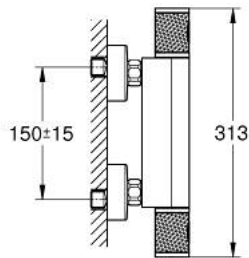

34 827 000 **GROHTHERM 1000 PERFORMANCE THERMOSTATIC SHOWER MIXER 1/2"**

PRODUCT DESCRIPTION

- Tyc: Chrome
- wall mounted
- GROHE CoolTouch safety housing
- GROHE LongLife finish
- GROHE SafeStop safety button at 38°C (calibration required)
- GROHE SafeStop Plus - optional temperature limiter at 43°C included
- GROHE TurboStat - compact cartridge with wax thermoelement
- GROHE ProGrip - with knurled structure
- integrated mixed water shut off
- volume handle with FlowControl Button (button with individually adjustable stop)
- ceramic headpart 1/2", 180°
- shower bottom outlet 1/2"
- built-in non return valves
- dirt strainers
- protected against backflow
- S-unions
- metal escutcheon
- professional exclusive

34 827 000 GROHTHERM 1000 PERFORMANCE THERMOSTATIC SHOWER MIXER 1/2"

SPARE PARTS

- 1: Shut-off handle (Spare part-nr. 49160000)
 - 2: Ceramic headpart 1/2" (Spare part-nr. 45346000)
 - 2.1: O-ring \varnothing 18.2 x \varnothing 1.7 (Spare part-nr. 0392400M)
 - 3: Fitting ring (Spare part-nr. 47743000)
 - 4: Thermostatic compact cartridge 1/2" (Spare part-nr. 47439000)
 - 5: Race (Spare part-nr. 47975000)
 - 6: Non-return valve (Spare part-nr. 08565000)
 - 7: Non-return valve (Spare part-nr. 47189000)
 - 7.1: Dirt strainer (Spare part-nr. 0726400M)
 - 7.2: Non-return valve (Spare part-nr. 08565000)
 - 7.3: O-ring \varnothing 17 x \varnothing 2 (Spare part-nr. 0305500M)
 - 8: S-union (Spare part-nr. 12662000)
 - 9: Extension 3/4", 20 mm (Spare part-nr. 0713000M)*
 - 10: Special spanner (Spare part-nr. 19377000)*
 - 11: Socket spanner (Spare part-nr. 19332000)*
 - 12: GROHE TurboStat cartridge 1/2" (Spare part-nr. 47175000)*
- * Optional accessories