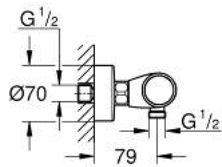

34 827 000 **GROHTHERM 1000 PERFORMANCE THERMOSTATIC SHOWER MIXER 1/2"**

PRODUCT DESCRIPTION

- Tyc: Chrome
- wall mounted
- GROHE CoolTouch safety housing
- GROHE LongLife finish
- GROHE SafeStop safety button at 38°C (calibration required)
- GROHE SafeStop Plus - optional temperature limiter at 43°C included
- GROHE TurboStat - compact cartridge with wax thermoelement
- GROHE ProGrip - with knurled structure
- integrated mixed water shut off
- volume handle with FlowControl Button (button with individually adjustable stop)
- ceramic headpart 1/2", 180°
- shower bottom outlet 1/2"
- built-in non return valves
- dirt strainers
- protected against backflow
- S-unions
- metal escutcheon
- professional exclusive

34 827 000 GROHTHERM 1000 PERFORMANCE THERMOSTATIC SHOWER MIXER 1/2"

SPARE PARTS

- 1: Shut-off handle (Spare part-nr. 49160000)
 - 2: Ceramic headpart 1/2" (Spare part-nr. 45346000)
 - 2.1: O-ring \varnothing 18.2 x \varnothing 1.7 (Spare part-nr. 0392400M)
 - 3: Fitting ring (Spare part-nr. 47743000)
 - 4: Thermostatic compact cartridge 1/2" (Spare part-nr. 47439000)
 - 5: Race (Spare part-nr. 47975000)
 - 6: Non-return valve (Spare part-nr. 08565000)
 - 7: Non-return valve (Spare part-nr. 47189000)
 - 7.1: Dirt strainer (Spare part-nr. 0726400M)
 - 7.2: Non-return valve (Spare part-nr. 08565000)
 - 7.3: O-ring \varnothing 17 x \varnothing 2 (Spare part-nr. 0305500M)
 - 8: S-union (Spare part-nr. 12662000)
 - 9: Extension 3/4", 20 mm (Spare part-nr. 0713000M)*
 - 10: Special spanner (Spare part-nr. 19377000)*
 - 11: Socket spanner (Spare part-nr. 19332000)*
 - 12: GROHE TurboStat cartridge 1/2" (Spare part-nr. 47175000)*
- * Optional accessories