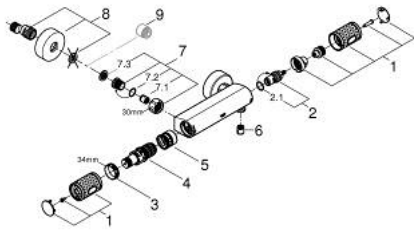

## 34 827 KF0 GROHTHERM 1000 PERFORMANCE THERMOSTATIC SHOWER MIXER 1/2"

### PRODUCT DESCRIPTION

- Colour: phantom black
- wall mounted
- GROHE CoolTouch safety housing
- GROHE SafeStop - safety button at 38°C
- GROHE SafeStop Plus - optional temperature limiter at 43°C included
- GROHE TurboStat - compact cartridge with wax thermoelement
- GROHE ProGrip - with knurl structure
- integrated mixed water shut off
- volume handle with GROHE EcoButton (economy button with individually adjustable economy stop)
- ceramic headpart 1/2", 180°
- shower bottom outlet 1/2"
- built-in non return valves
- dirt strainers
- protected against backflow
- S-unions
- metal escutcheon
- professional exclusive

### SPARE PARTS

- 1: GRT 1000 Performance shut-off handle (Spare part-nr. 49160KF0)
  - 2: Ceramic headpart 1/2" (Spare part-nr. 45346000)
  - 2.1: O-Ring  $\varnothing 18,2 \times \varnothing 1,7$  (Spare part-nr. 0392400M)
  - 3: retaining ring (Spare part-nr. 47743000)
  - 4: Thermostatic compact cartridge 1/2" (Spare part-nr. 47439000)
  - 5: Race (Spare part-nr. 47975000)
  - 6: Non-return valve (Spare part-nr. 08565000)
  - 7: non-return valves (Spare part-nr. 47189KF0)
  - 7.1: Filter (Spare part-nr. 0726400M)
  - 7.2: Non-return valve (Spare part-nr. 08565000)
  - 7.3: O-Ring  $\varnothing 17 \times \varnothing 2$  (Spare part-nr. 0305500M)
  - 8: S-union (Spare part-nr. 12662KF0)
  - 9: Extension 3/4", 20 mm (Spare part-nr. 0713000M)\*
  - 10: Special spanner (Spare part-nr. 19377000)\*
  - 11: Socket spanner (Spare part-nr. 19332000)\*
  - 12: GROHE TurboStat cartridge 1/2" (Spare part-nr. 47175000)\*
- \* Optional accessories