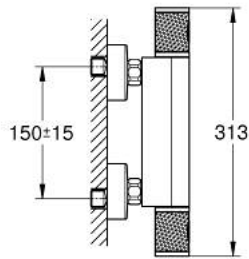

## 34 827 KF0 GROHTHERM 1000 PERFORMANCE THERMOSTATIC SHOWER MIXER 1/2"

### PRODUCT DESCRIPTION

- Colour: phantom black
- wall mounted
- GROHE CoolTouch safety housing
- GROHE SafeStop - safety button at 38°C
- GROHE SafeStop Plus - optional temperature limiter at 43°C included
- GROHE TurboStat - compact cartridge with wax thermoelement
- GROHE ProGrip - with knurl structure
- integrated mixed water shut off
- volume handle with GROHE EcoButton (economy button with individually adjustable economy stop)
- ceramic headpart 1/2", 180°
- shower bottom outlet 1/2"
- built-in non return valves
- dirt strainers
- protected against backflow
- S-unions
- metal escutcheon
- professional exclusive

### SPARE PARTS

- 1: GRT 1000 Performance shut-off handle (Spare part-nr. 49160KF0)
  - 2: Ceramic headpart 1/2" (Spare part-nr. 45346000)
  - 2.1: O-Ring  $\varnothing 18,2 \times \varnothing 1,7$  (Spare part-nr. 0392400M)
  - 3: retaining ring (Spare part-nr. 47743000)
  - 4: Thermostatic compact cartridge 1/2" (Spare part-nr. 47439000)
  - 5: Race (Spare part-nr. 47975000)
  - 6: Non-return valve (Spare part-nr. 08565000)
  - 7: non-return valves (Spare part-nr. 47189KF0)
  - 7.1: Filter (Spare part-nr. 0726400M)
  - 7.2: Non-return valve (Spare part-nr. 08565000)
  - 7.3: O-Ring  $\varnothing 17 \times \varnothing 2$  (Spare part-nr. 0305500M)
  - 8: S-union (Spare part-nr. 12662KF0)
  - 9: Extension 3/4", 20 mm (Spare part-nr. 0713000M)\*
  - 10: Special spanner (Spare part-nr. 19377000)\*
  - 11: Socket spanner (Spare part-nr. 19332000)\*
  - 12: GROHE TurboStat cartridge 1/2" (Spare part-nr. 47175000)\*
- \* Optional accessories