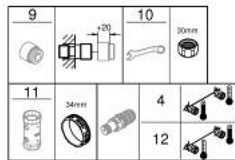

## 34 827 KF0 GROHTHERM 1000 PERFORMANCE THERMOSTATIC SHOWER MIXER 1/2"

### PRODUCT DESCRIPTION

- Colour: phantom black
- wall mounted
- GROHE CoolTouch safety housing
- GROHE SafeStop - safety button at 38°C
- GROHE SafeStop Plus - optional temperature limiter at 43°C included
- GROHE TurboStat - compact cartridge with wax thermoelement
- GROHE ProGrip - with knurl structure
- integrated mixed water shut off
- volume handle with GROHE EcoButton (economy button with individually adjustable economy stop)
- ceramic headpart 1/2", 180°
- shower bottom outlet 1/2"
- built-in non return valves
- dirt strainers
- protected against backflow
- S-unions
- metal escutcheon
- professional exclusive

### SPARE PARTS

- 1: GRT 1000 Performance shut-off handle (Spare part-nr. 49160KF0)
  - 2: Ceramic headpart 1/2" (Spare part-nr. 45346000)
  - 2.1: O-Ring  $\varnothing 18,2 \times \varnothing 1,7$  (Spare part-nr. 0392400M)
  - 3: retaining ring (Spare part-nr. 47743000)
  - 4: Thermostatic compact cartridge 1/2" (Spare part-nr. 47439000)
  - 5: Race (Spare part-nr. 47975000)
  - 6: Non-return valve (Spare part-nr. 08565000)
  - 7: non-return valves (Spare part-nr. 47189KF0)
  - 7.1: Filter (Spare part-nr. 0726400M)
  - 7.2: Non-return valve (Spare part-nr. 08565000)
  - 7.3: O-Ring  $\varnothing 17 \times \varnothing 2$  (Spare part-nr. 0305500M)
  - 8: S-union (Spare part-nr. 12662KF0)
  - 9: Extension 3/4", 20 mm (Spare part-nr. 0713000M)\*
  - 10: Special spanner (Spare part-nr. 19377000)\*
  - 11: Socket spanner (Spare part-nr. 19332000)\*
  - 12: GROHE TurboStat cartridge 1/2" (Spare part-nr. 47175000)\*
- \* Optional accessories