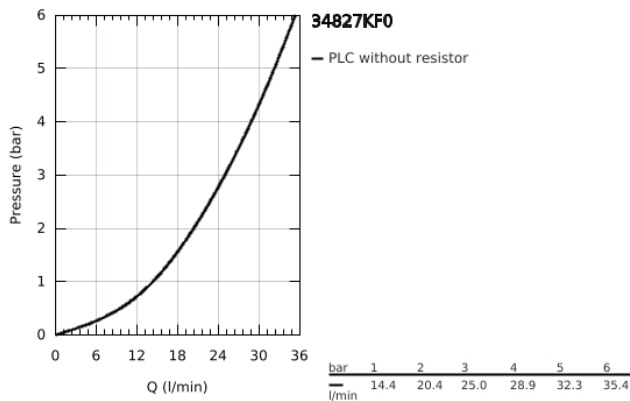

## 34 827 KF0 GROHTHERM 1000 PERFORMANCE THERMOSTATIC SHOWER MIXER 1/2"

### PRODUCT DESCRIPTION

- Colour: phantom black
- wall mounted
- GROHE CoolTouch safety housing
- GROHE SafeStop - safety button at 38°C
- GROHE SafeStop Plus - optional temperature limiter at 43°C included
- GROHE TurboStat - compact cartridge with wax thermoelement
- GROHE ProGrip - with knurl structure
- integrated mixed water shut off
- volume handle with GROHE EcoButton (economy button with individually adjustable economy stop)
- ceramic headpart 1/2", 180°
- shower bottom outlet 1/2"
- built-in non return valves
- dirt strainers
- protected against backflow
- S-unions
- metal escutcheon
- professional exclusive