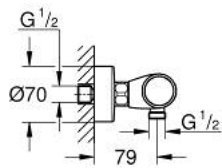

## 34 827 KF0 GROHTHERM 1000 PERFORMANCE THERMOSTATIC SHOWER MIXER 1/2"

### PRODUCT DESCRIPTION

- Colour: phantom black
- wall mounted
- GROHE CoolTouch safety housing
- GROHE SafeStop - safety button at 38°C
- GROHE SafeStop Plus - optional temperature limiter at 43°C included
- GROHE TurboStat - compact cartridge with wax thermoelement
- GROHE ProGrip - with knurl structure
- integrated mixed water shut off
- volume handle with GROHE EcoButton (economy button with individually adjustable economy stop)
- ceramic headpart 1/2", 180°
- shower bottom outlet 1/2"
- built-in non return valves
- dirt strainers
- protected against backflow
- S-unions
- metal escutcheon
- professional exclusive

### SPARE PARTS

- 1: GRT 1000 Performance shut-off handle (Spare part-nr. 49160KF0)
  - 2: Ceramic headpart 1/2" (Spare part-nr. 45346000)
  - 2.1: O-Ring  $\varnothing 18,2 \times \varnothing 1,7$  (Spare part-nr. 0392400M)
  - 3: retaining ring (Spare part-nr. 47743000)
  - 4: Thermostatic compact cartridge 1/2" (Spare part-nr. 47439000)
  - 5: Race (Spare part-nr. 47975000)
  - 6: Non-return valve (Spare part-nr. 08565000)
  - 7: non-return valves (Spare part-nr. 47189KF0)
  - 7.1: Filter (Spare part-nr. 0726400M)
  - 7.2: Non-return valve (Spare part-nr. 08565000)
  - 7.3: O-Ring  $\varnothing 17 \times \varnothing 2$  (Spare part-nr. 0305500M)
  - 8: S-union (Spare part-nr. 12662KF0)
  - 9: Extension 3/4", 20 mm (Spare part-nr. 0713000M)\*
  - 10: Special spanner (Spare part-nr. 19377000)\*
  - 11: Socket spanner (Spare part-nr. 19332000)\*
  - 12: GROHE TurboStat cartridge 1/2" (Spare part-nr. 47175000)\*
- \* Optional accessories