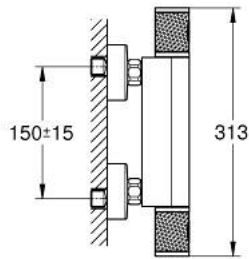

34 827 KF0 GROHTHERM 1000 PERFORMANCE THERMOSTATIC SHOWER MIXER 1/2"

PRODUCT DESCRIPTION

- Tyc: phantom black
- wall mounted
- GROHE CoolTouch safety housing
- GROHE SafeStop safety button at 38°C (calibration required)
- GROHE SafeStop Plus - optional temperature limiter at 43°C included
- GROHE TurboStat - compact cartridge with wax thermoelement
- GROHE ProGrip - with knurled structure
- integrated mixed water shut off
- volume handle with FlowControl Button (button with individually adjustable stop)
- ceramic headpart 1/2", 180°
- shower bottom outlet 1/2"
- built-in non return valves
- dirt strainers
- protected against backflow
- S-unions
- metal escutcheon
- professional exclusive

34 827 KF0 GROHTHERM 1000 PERFORMANCE THERMOSTATIC SHOWER MIXER 1/2"

SPARE PARTS

- 1: GRT 1000 Performance shut-off handle (Spare part-nr. 49160KF0)
 - 2: Ceramic headpart 1/2" (Spare part-nr. 45346000)
 - 2.1: O-ring \varnothing 18.2 x \varnothing 1.7 (Spare part-nr. 0392400M)
 - 3: Fitting ring (Spare part-nr. 47743000)
 - 4: Thermostatic compact cartridge 1/2" (Spare part-nr. 47439000)
 - 5: Race (Spare part-nr. 47975000)
 - 6: Non-return valve (Spare part-nr. 08565000)
 - 7: non-return valves (Spare part-nr. 47189KF0)
 - 7.1: Dirt strainer (Spare part-nr. 0726400M)
 - 7.2: Non-return valve (Spare part-nr. 08565000)
 - 7.3: O-ring \varnothing 17 x \varnothing 2 (Spare part-nr. 0305500M)
 - 8: S-union (Spare part-nr. 12662KF0)
 - 9: Extension 3/4", 20 mm (Spare part-nr. 0713000M)*
 - 10: Special spanner (Spare part-nr. 19377000)*
 - 11: Socket spanner (Spare part-nr. 19332000)*
 - 12: GROHE TurboStat cartridge 1/2" (Spare part-nr. 47175000)*
- * Optional accessories