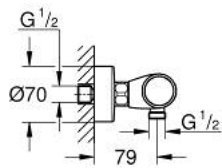

## 34 827 KF0 GROHTHERM 1000 PERFORMANCE THERMOSTATIC SHOWER MIXER 1/2"

### PRODUCT DESCRIPTION

- Tyc: phantom black
- wall mounted
- GROHE CoolTouch safety housing
- GROHE SafeStop safety button at 38°C ( calibration required )
- GROHE SafeStop Plus - optional temperature limiter at 43°C included
- GROHE TurboStat - compact cartridge with wax thermostatic element
- GROHE ProGrip - with knurl structure
- integrated mixed water shut off
- volume handle with GROHE EcoButton (economy button with individually adjustable economy stop)
- ceramic headpart 1/2", 180°
- shower bottom outlet 1/2"
- built-in non return valves
- dirt strainers
- protected against backflow
- S-unions
- metal escutcheon
- GROHE EcoJoy - Less water, perfect flow
- professional exclusive

### SPARE PARTS

- 1: GRT 1000 Performance shut-off handle (Spare part-nr. 49160KF0)
  - 2: Ceramic headpart 1/2" (Spare part-nr. 45346000)
  - 2.1: O-ring  $\varnothing$  18.2 x  $\varnothing$  1.7 (Spare part-nr. 0392400M)
  - 3: Fitting ring (Spare part-nr. 47743000)
  - 4: Thermostatic compact cartridge 1/2" (Spare part-nr. 47439000)
  - 5: Race (Spare part-nr. 47975000)
  - 6: Non-return valve (Spare part-nr. 08565000)
  - 7: non-return valves (Spare part-nr. 47189KF0)
  - 7.1: Dirt strainer (Spare part-nr. 0726400M)
  - 7.2: Non-return valve (Spare part-nr. 08565000)
  - 7.3: O-ring  $\varnothing$  17 x  $\varnothing$  2 (Spare part-nr. 0305500M)
  - 8: S-union (Spare part-nr. 12662KF0)
  - 9: Extension 3/4", 20 mm (Spare part-nr. 0713000M)\*
  - 10: Special spanner (Spare part-nr. 19377000)\*
  - 11: Socket spanner (Spare part-nr. 19332000)\*
  - 12: GROHE TurboStat cartridge 1/2" (Spare part-nr. 47175000)\*
- \* Optional accessories