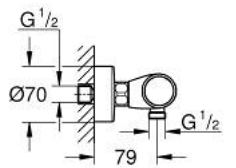

34 827 KF0 GROHTHERM 1000 PERFORMANCE THERMOSTATIC SHOWER MIXER 1/2"

PRODUCT DESCRIPTION

- Tyc: phantom black
- wall mounted
- GROHE CoolTouch safety housing
- GROHE SafeStop safety button at 38°C (calibration required)
- GROHE SafeStop Plus - optional temperature limiter at 43°C included
- GROHE TurboStat - compact cartridge with wax thermoelement
- GROHE ProGrip - with knurled structure
- integrated mixed water shut off
- volume handle with FlowControl Button (button with individually adjustable stop)
- ceramic headpart 1/2", 180°
- shower bottom outlet 1/2"
- built-in non return valves
- dirt strainers
- protected against backflow
- S-unions
- metal escutcheon
- professional exclusive

34 827 KF0 GROHTHERM 1000 PERFORMANCE THERMOSTATIC SHOWER MIXER 1/2"

SPARE PARTS

- 1: GRT 1000 Performance shut-off handle (Spare part-nr. 49160KF0)
 - 2: Ceramic headpart 1/2" (Spare part-nr. 45346000)
 - 2.1: O-ring \varnothing 18.2 x \varnothing 1.7 (Spare part-nr. 0392400M)
 - 3: Fitting ring (Spare part-nr. 47743000)
 - 4: Thermostatic compact cartridge 1/2" (Spare part-nr. 47439000)
 - 5: Race (Spare part-nr. 47975000)
 - 6: Non-return valve (Spare part-nr. 08565000)
 - 7: non-return valves (Spare part-nr. 47189KF0)
 - 7.1: Dirt strainer (Spare part-nr. 0726400M)
 - 7.2: Non-return valve (Spare part-nr. 08565000)
 - 7.3: O-ring \varnothing 17 x \varnothing 2 (Spare part-nr. 0305500M)
 - 8: S-union (Spare part-nr. 12662KF0)
 - 9: Extension 3/4", 20 mm (Spare part-nr. 0713000M)*
 - 10: Special spanner (Spare part-nr. 19377000)*
 - 11: Socket spanner (Spare part-nr. 19332000)*
 - 12: GROHE TurboStat cartridge 1/2" (Spare part-nr. 47175000)*
- * Optional accessories