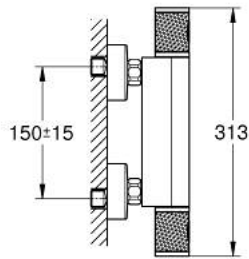

## 34 827 KF0 GROHTHERM 1000 PERFORMANCE THERMOSTATIC SHOWER MIXER 1/2"

### PRODUCT DESCRIPTION

- Tyc: phantom black
- wall mounted
- GROHE CoolTouch safety housing
- GROHE SafeStop safety button at 38°C ( calibration required )
- GROHE SafeStop Plus - optional temperature limiter at 43°C included
- GROHE TurboStat - compact cartridge with wax thermostatic element
- GROHE ProGrip - with knurl structure
- integrated mixed water shut off
- volume handle with GROHE EcoButton (economy button with individually adjustable economy stop)
- ceramic headpart 1/2", 180°
- shower bottom outlet 1/2"
- built-in non return valves
- dirt strainers
- protected against backflow
- S-unions
- metal escutcheon
- GROHE EcoJoy - Less water, perfect flow
- professional exclusive

### SPARE PARTS

- 1: GRT 1000 Performance shut-off handle (Spare part-nr. 49160KF0)
  - 2: Ceramic headpart 1/2" (Spare part-nr. 45346000)
  - 2.1: O-ring  $\varnothing$  18.2 x  $\varnothing$  1.7 (Spare part-nr. 0392400M)
  - 3: Fitting ring (Spare part-nr. 47743000)
  - 4: Thermostatic compact cartridge 1/2" (Spare part-nr. 47439000)
  - 5: Race (Spare part-nr. 47975000)
  - 6: Non-return valve (Spare part-nr. 08565000)
  - 7: non-return valves (Spare part-nr. 47189KF0)
  - 7.1: Dirt strainer (Spare part-nr. 0726400M)
  - 7.2: Non-return valve (Spare part-nr. 08565000)
  - 7.3: O-ring  $\varnothing$  17 x  $\varnothing$  2 (Spare part-nr. 0305500M)
  - 8: S-union (Spare part-nr. 12662KF0)
  - 9: Extension 3/4", 20 mm (Spare part-nr. 0713000M)\*
  - 10: Special spanner (Spare part-nr. 19377000)\*
  - 11: Socket spanner (Spare part-nr. 19332000)\*
  - 12: GROHE TurboStat cartridge 1/2" (Spare part-nr. 47175000)\*
- \* Optional accessories