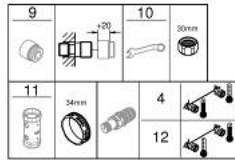

## 34 827 KF0 GROHTHERM 1000 PERFORMANCE THERMOSTATIC SHOWER MIXER 1/2"

### PRODUCT DESCRIPTION

- Tyc: phantom black
- wall mounted
- GROHE CoolTouch safety housing
- GROHE SafeStop safety button at 38°C ( calibration required )
- GROHE SafeStop Plus - optional temperature limiter at 43°C included
- GROHE TurboStat - compact cartridge with wax thermostatic element
- GROHE ProGrip - with knurl structure
- integrated mixed water shut off
- volume handle with GROHE EcoButton (economy button with individually adjustable economy stop)
- ceramic headpart 1/2", 180°
- shower bottom outlet 1/2"
- built-in non return valves
- dirt strainers
- protected against backflow
- S-unions
- metal escutcheon
- GROHE EcoJoy - Less water, perfect flow
- professional exclusive

### SPARE PARTS

- 1: GRT 1000 Performance shut-off handle (Spare part-nr. 49160KF0)
  - 2: Ceramic headpart 1/2" (Spare part-nr. 45346000)
  - 2.1: O-ring  $\varnothing$  18.2 x  $\varnothing$  1.7 (Spare part-nr. 0392400M)
  - 3: Fitting ring (Spare part-nr. 47743000)
  - 4: Thermostatic compact cartridge 1/2" (Spare part-nr. 47439000)
  - 5: Race (Spare part-nr. 47975000)
  - 6: Non-return valve (Spare part-nr. 08565000)
  - 7: non-return valves (Spare part-nr. 47189KF0)
  - 7.1: Dirt strainer (Spare part-nr. 0726400M)
  - 7.2: Non-return valve (Spare part-nr. 08565000)
  - 7.3: O-ring  $\varnothing$  17 x  $\varnothing$  2 (Spare part-nr. 0305500M)
  - 8: S-union (Spare part-nr. 12662KF0)
  - 9: Extension 3/4", 20 mm (Spare part-nr. 0713000M)\*
  - 10: Special spanner (Spare part-nr. 19377000)\*
  - 11: Socket spanner (Spare part-nr. 19332000)\*
  - 12: GROHE TurboStat cartridge 1/2" (Spare part-nr. 47175000)\*
- \* Optional accessories