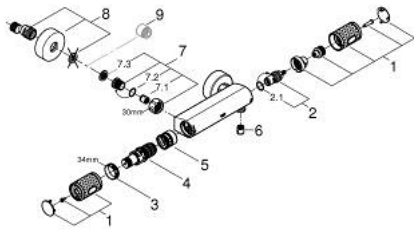

## 34 827 KF0 GROHTHERM 1000 PERFORMANCE THERMOSTATIC SHOWER MIXER 1/2"

### PRODUCT DESCRIPTION

- Tyc: phantom black
- wall mounted
- GROHE CoolTouch safety housing
- GROHE SafeStop safety button at 38°C ( calibration required )
- GROHE SafeStop Plus - optional temperature limiter at 43°C included
- GROHE TurboStat - compact cartridge with wax thermostatic element
- GROHE ProGrip - with knurl structure
- integrated mixed water shut off
- volume handle with GROHE EcoButton (economy button with individually adjustable economy stop)
- ceramic headpart 1/2", 180°
- shower bottom outlet 1/2"
- built-in non return valves
- dirt strainers
- protected against backflow
- S-unions
- metal escutcheon
- GROHE EcoJoy - Less water, perfect flow
- professional exclusive

### SPARE PARTS

- 1: GRT 1000 Performance shut-off handle (Spare part-nr. 49160KF0)
  - 2: Ceramic headpart 1/2" (Spare part-nr. 45346000)
  - 2.1: O-ring  $\varnothing$  18.2 x  $\varnothing$  1.7 (Spare part-nr. 0392400M)
  - 3: Fitting ring (Spare part-nr. 47743000)
  - 4: Thermostatic compact cartridge 1/2" (Spare part-nr. 47439000)
  - 5: Race (Spare part-nr. 47975000)
  - 6: Non-return valve (Spare part-nr. 08565000)
  - 7: non-return valves (Spare part-nr. 47189KF0)
  - 7.1: Dirt strainer (Spare part-nr. 0726400M)
  - 7.2: Non-return valve (Spare part-nr. 08565000)
  - 7.3: O-ring  $\varnothing$  17 x  $\varnothing$  2 (Spare part-nr. 0305500M)
  - 8: S-union (Spare part-nr. 12662KF0)
  - 9: Extension 3/4", 20 mm (Spare part-nr. 0713000M)\*
  - 10: Special spanner (Spare part-nr. 19377000)\*
  - 11: Socket spanner (Spare part-nr. 19332000)\*
  - 12: GROHE TurboStat cartridge 1/2" (Spare part-nr. 47175000)\*
- \* Optional accessories