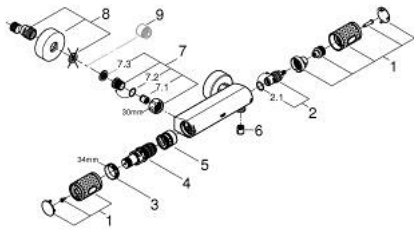

34 827 KF0 GROHTHERM 1000 PERFORMANCE THERMOSTATIC SHOWER MIXER 1/2"

PRODUCT DESCRIPTION

- Tyc: phantom black
- wall mounted
- GROHE CoolTouch safety housing
- GROHE SafeStop safety button at 38°C (calibration required)
- GROHE SafeStop Plus - optional temperature limiter at 43°C included
- GROHE TurboStat - compact cartridge with wax thermoelement
- GROHE ProGrip - with knurled structure
- integrated mixed water shut off
- volume handle with FlowControl Button (button with individually adjustable stop)
- ceramic headpart 1/2", 180°
- shower bottom outlet 1/2"
- built-in non return valves
- dirt strainers
- protected against backflow
- S-unions
- metal escutcheon
- professional exclusive

34 827 KF0 GROHTHERM 1000 PERFORMANCE THERMOSTATIC SHOWER MIXER 1/2"

SPARE PARTS

- 1: GRT 1000 Performance shut-off handle (Spare part-nr. 49160KF0)
 - 2: Ceramic headpart 1/2" (Spare part-nr. 45346000)
 - 2.1: O-ring \varnothing 18.2 x \varnothing 1.7 (Spare part-nr. 0392400M)
 - 3: Fitting ring (Spare part-nr. 47743000)
 - 4: Thermostatic compact cartridge 1/2" (Spare part-nr. 47439000)
 - 5: Race (Spare part-nr. 47975000)
 - 6: Non-return valve (Spare part-nr. 08565000)
 - 7: non-return valves (Spare part-nr. 47189KF0)
 - 7.1: Dirt strainer (Spare part-nr. 0726400M)
 - 7.2: Non-return valve (Spare part-nr. 08565000)
 - 7.3: O-ring \varnothing 17 x \varnothing 2 (Spare part-nr. 0305500M)
 - 8: S-union (Spare part-nr. 12662KF0)
 - 9: Extension 3/4", 20 mm (Spare part-nr. 0713000M)*
 - 10: Special spanner (Spare part-nr. 19377000)*
 - 11: Socket spanner (Spare part-nr. 19332000)*
 - 12: GROHE TurboStat cartridge 1/2" (Spare part-nr. 47175000)*
- * Optional accessories