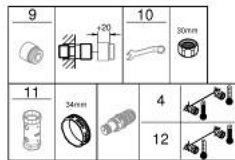

34 827 KF0 GROHTHERM 1000 PERFORMANCE THERMOSTATIC SHOWER MIXER 1/2"

PRODUCT DESCRIPTION

- Tyc: phantom black
- wall mounted
- GROHE CoolTouch safety housing
- GROHE SafeStop safety button at 38°C (calibration required)
- GROHE SafeStop Plus - optional temperature limiter at 43°C included
- GROHE TurboStat - compact cartridge with wax thermoelement
- GROHE ProGrip - with knurled structure
- integrated mixed water shut off
- volume handle with FlowControl Button (button with individually adjustable stop)
- ceramic headpart 1/2", 180°
- shower bottom outlet 1/2"
- built-in non return valves
- dirt strainers
- protected against backflow
- S-unions
- metal escutcheon
- professional exclusive

34 827 KF0 GROHTHERM 1000 PERFORMANCE THERMOSTATIC SHOWER MIXER 1/2"

SPARE PARTS

- 1: GRT 1000 Performance shut-off handle (Spare part-nr. 49160KF0)
 - 2: Ceramic headpart 1/2" (Spare part-nr. 45346000)
 - 2.1: O-ring \varnothing 18.2 x \varnothing 1.7 (Spare part-nr. 0392400M)
 - 3: Fitting ring (Spare part-nr. 47743000)
 - 4: Thermostatic compact cartridge 1/2" (Spare part-nr. 47439000)
 - 5: Race (Spare part-nr. 47975000)
 - 6: Non-return valve (Spare part-nr. 08565000)
 - 7: non-return valves (Spare part-nr. 47189KF0)
 - 7.1: Dirt strainer (Spare part-nr. 0726400M)
 - 7.2: Non-return valve (Spare part-nr. 08565000)
 - 7.3: O-ring \varnothing 17 x \varnothing 2 (Spare part-nr. 0305500M)
 - 8: S-union (Spare part-nr. 12662KF0)
 - 9: Extension 3/4", 20 mm (Spare part-nr. 0713000M)*
 - 10: Special spanner (Spare part-nr. 19377000)*
 - 11: Socket spanner (Spare part-nr. 19332000)*
 - 12: GROHE TurboStat cartridge 1/2" (Spare part-nr. 47175000)*
- * Optional accessories