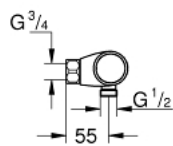

34 828 000 **GROHTHERM 1000 PERFORMANCE THERMOSTATIC SHOWER MIXER 1/2"**

PRODUCT DESCRIPTION

- Colour: chrome
- wall mounted
- GROHE CoolTouch safety housing
- GROHE LongLife finish
- GROHE SafeStop - safety button at 38°C
- GROHE SafeStop Plus - optional temperature limiter at 43°C included
- GROHE TurboStat - compact cartridge with wax thermoelement
- GROHE ProGrip - with knurled structure
- integrated mixed water shut off
- volume handle with FlowControl Button (button with individually adjustable stop)
- ceramic headpart 1/2", 180°
- shower bottom outlet 1/2"
- built-in non return valves
- dirt strainers
- protected against backflow
- without connection unions
- professional exclusive

34 828 000 GROHTHERM 1000 PERFORMANCE THERMOSTATIC SHOWER MIXER 1/2"

SPARE PARTS

- 1: Shut-off handle (Spare part-nr. 49160000)
 - 2: Ceramic headpart 1/2" (Spare part-nr. 45346000)
 - 2.1: O-Ring $\varnothing 18,2 \times \varnothing 1,7$ (Spare part-nr. 0392400M)
 - 3: retaining ring (Spare part-nr. 47743000)
 - 4: Thermostatic compact cartridge 1/2" (Spare part-nr. 47439000)
 - 5: Race (Spare part-nr. 47975000)
 - 6: Non-return valve (Spare part-nr. 47189000)
 - 6.1: Filter (Spare part-nr. 0726400M)
 - 6.2: Non-return valve (Spare part-nr. 08565000)
 - 6.3: O-Ring $\varnothing 17 \times \varnothing 2$ (Spare part-nr. 0305500M)
 - 7: Extension 3/4", 20 mm (Spare part-nr. 0713000M)*
 - 8: Special spanner (Spare part-nr. 19377000)*
 - 9: Socket spanner (Spare part-nr. 19332000)*
 - 10: GROHE TurboStat cartridge 1/2" (Spare part-nr. 47175000)*
- * Optional accessories