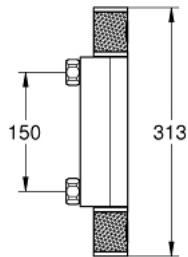

34 828 000 **GROHTHERM 1000 PERFORMANCE THERMOSTATIC SHOWER MIXER 1/2"**

PRODUCT DESCRIPTION

- Colour: chrome
- wall mounted
- GROHE CoolTouch safety housing
- GROHE LongLife finish
- GROHE SafeStop - safety button at 38°C
- GROHE SafeStop Plus - optional temperature limiter at 43°C included
- GROHE TurboStat - compact cartridge with wax thermoelement
- GROHE ProGrip - with knurled structure
- integrated mixed water shut off
- volume handle with FlowControl Button (button with individually adjustable stop)
- ceramic headpart 1/2", 180°
- shower bottom outlet 1/2"
- built-in non return valves
- dirt strainers
- protected against backflow
- without connection unions
- professional exclusive

34 828 000 GROHTHERM 1000 PERFORMANCE THERMOSTATIC SHOWER MIXER 1/2"

SPARE PARTS

- 1: Shut-off handle (Spare part-nr. 49160000)
 - 2: Ceramic headpart 1/2" (Spare part-nr. 45346000)
 - 2.1: O-Ring $\varnothing 18,2 \times \varnothing 1,7$ (Spare part-nr. 0392400M)
 - 3: retaining ring (Spare part-nr. 47743000)
 - 4: Thermostatic compact cartridge 1/2" (Spare part-nr. 47439000)
 - 5: Race (Spare part-nr. 47975000)
 - 6: Non-return valve (Spare part-nr. 47189000)
 - 6.1: Filter (Spare part-nr. 0726400M)
 - 6.2: Non-return valve (Spare part-nr. 08565000)
 - 6.3: O-Ring $\varnothing 17 \times \varnothing 2$ (Spare part-nr. 0305500M)
 - 7: Extension 3/4", 20 mm (Spare part-nr. 0713000M)*
 - 8: Special spanner (Spare part-nr. 19377000)*
 - 9: Socket spanner (Spare part-nr. 19332000)*
 - 10: GROHE TurboStat cartridge 1/2" (Spare part-nr. 47175000)*
- * Optional accessories