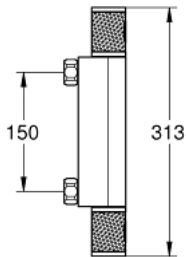

34 828 000 GROHTHERM 1000 PERFORMANCE THERMOSTATIC SHOWER MIXER 1/2"

PRODUCT DESCRIPTION

- Colour: chrome
- wall mounted
- GROHE CoolTouch safety housing
- GROHE LongLife finish
- GROHE SafeStop - safety button at 38°C
- GROHE SafeStop Plus - optional temperature limiter at 43°C included
- GROHE TurboStat - compact cartridge with wax thermoelement
- GROHE ProGrip - with knurl structure
- integrated mixed water shut off
- volume handle with GROHE EcoButton (economy button with individually adjustable economy stop)
- ceramic headpart 1/2", 180°
- shower bottom outlet 1/2"
- built-in non return valves
- dirt strainers
- protected against backflow
- without connection unions
- GROHE EcoJoy - less water, perfect flow
- professional exclusive

34 828 000 GROHTHERM 1000 PERFORMANCE THERMOSTATIC SHOWER MIXER 1/2"

SPARE PARTS

- 1: Shut-off handle (Spare part-nr. 49160000)
 - 2: Ceramic headpart 1/2" (Spare part-nr. 45346000)
 - 2.1: O-Ring $\text{\O}18,2 \times \text{\O}1,7$ (Spare part-nr. 0392400M)
 - 3: retaining ring (Spare part-nr. 47743000)
 - 4: Thermostatic compact cartridge 1/2" (Spare part-nr. 47439000)
 - 5: Race (Spare part-nr. 47975000)
 - 6: Non-return valve (Spare part-nr. 47189000)
 - 6.1: Filter (Spare part-nr. 0726400M)
 - 6.2: Non-return valve (Spare part-nr. 08565000)
 - 6.3: O-Ring $\text{\O}17 \times \text{\O}2$ (Spare part-nr. 0305500M)
 - 7: Extension 3/4", 20 mm (Spare part-nr. 0713000M)*
 - 8: Special spanner (Spare part-nr. 19377000)*
 - 9: Socket spanner (Spare part-nr. 19332000)*
 - 10: GROHE TurboStat cartridge 1/2" (Spare part-nr. 47175000)*
- * Optional accessories