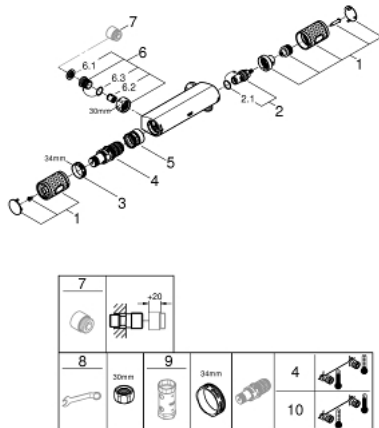

34 828 000 GROHTHERM 1000 PERFORMANCE THERMOSTATIC SHOWER MIXER 1/2"

PRODUCT DESCRIPTION

- Colour: chrome
- wall mounted
- GROHE CoolTouch safety housing
- GROHE LongLife finish
- GROHE SafeStop - safety button at 38°C
- GROHE SafeStop Plus - optional temperature limiter at 43°C included
- GROHE TurboStat - compact cartridge with wax thermoelement
- GROHE ProGrip - with knurl structure
- integrated mixed water shut off
- volume handle with GROHE EcoButton (economy button with individually adjustable economy stop)
- ceramic headpart 1/2", 180°
- shower bottom outlet 1/2"
- built-in non return valves
- dirt strainers
- protected against backflow
- without connection unions
- GROHE EcoJoy - less water, perfect flow
- professional exclusive

34 828 000 GROHTHERM 1000 PERFORMANCE THERMOSTATIC SHOWER MIXER 1/2"

SPARE PARTS

- 1: Shut-off handle (Spare part-nr. 49160000)
 - 2: Ceramic headpart 1/2" (Spare part-nr. 45346000)
 - 2.1: O-Ring $\text{\O}18,2 \times \text{\O}1,7$ (Spare part-nr. 0392400M)
 - 3: retaining ring (Spare part-nr. 47743000)
 - 4: Thermostatic compact cartridge 1/2" (Spare part-nr. 47439000)
 - 5: Race (Spare part-nr. 47975000)
 - 6: Non-return valve (Spare part-nr. 47189000)
 - 6.1: Filter (Spare part-nr. 0726400M)
 - 6.2: Non-return valve (Spare part-nr. 08565000)
 - 6.3: O-Ring $\text{\O}17 \times \text{\O}2$ (Spare part-nr. 0305500M)
 - 7: Extension 3/4", 20 mm (Spare part-nr. 0713000M)*
 - 8: Special spanner (Spare part-nr. 19377000)*
 - 9: Socket spanner (Spare part-nr. 19332000)*
 - 10: GROHE TurboStat cartridge 1/2" (Spare part-nr. 47175000)*
- * Optional accessories