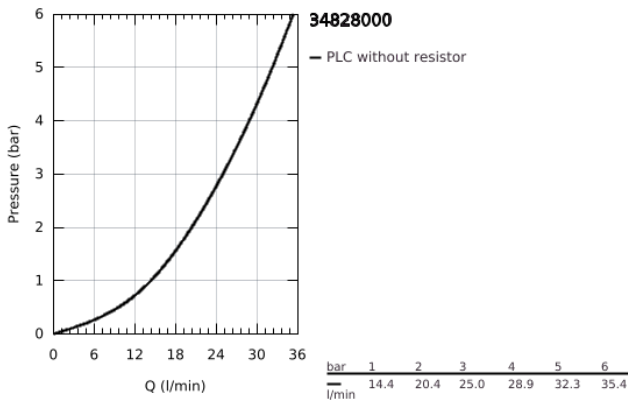

34 828 000 **GROHTHERM 1000 PERFORMANCE THERMOSTATIC SHOWER MIXER 1/2"**

PRODUCT DESCRIPTION

- Colour: chrome
- wall mounted
- GROHE CoolTouch safety housing
- GROHE LongLife finish
- GROHE SafeStop - safety button at 38°C
- GROHE SafeStop Plus - optional temperature limiter at 43°C included
- GROHE TurboStat - compact cartridge with wax thermoelement
- GROHE ProGrip - with knurled structure
- integrated mixed water shut off
- volume handle with FlowControl Button (button with individually adjustable stop)
- ceramic headpart 1/2", 180°
- shower bottom outlet 1/2"
- built-in non return valves
- dirt strainers
- protected against backflow
- without connection unions
- professional exclusive

34 828 000 GROHTHERM 1000 PERFORMANCE THERMOSTATIC SHOWER MIXER 1/2"

SPARE PARTS

- 1: Shut-off handle (Spare part-nr. 49160000)
 - 2: Ceramic headpart 1/2" (Spare part-nr. 45346000)
 - 2.1: O-Ring $\varnothing 18,2 \times \varnothing 1,7$ (Spare part-nr. 0392400M)
 - 3: retaining ring (Spare part-nr. 47743000)
 - 4: Thermostatic compact cartridge 1/2" (Spare part-nr. 47439000)
 - 5: Race (Spare part-nr. 47975000)
 - 6: Non-return valve (Spare part-nr. 47189000)
 - 6.1: Filter (Spare part-nr. 0726400M)
 - 6.2: Non-return valve (Spare part-nr. 08565000)
 - 6.3: O-Ring $\varnothing 17 \times \varnothing 2$ (Spare part-nr. 0305500M)
 - 7: Extension 3/4", 20 mm (Spare part-nr. 0713000M)*
 - 8: Special spanner (Spare part-nr. 19377000)*
 - 9: Socket spanner (Spare part-nr. 19332000)*
 - 10: GROHE TurboStat cartridge 1/2" (Spare part-nr. 47175000)*
- * Optional accessories