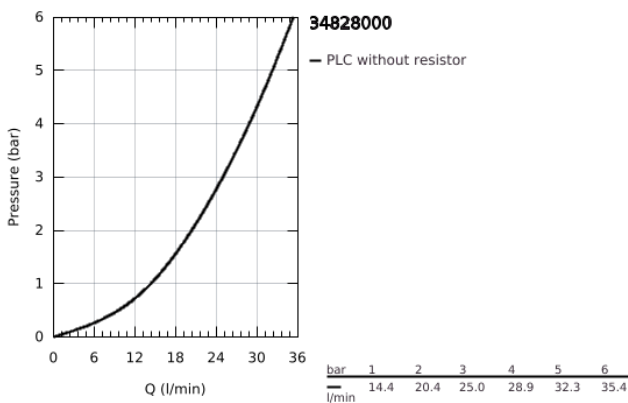

34 828 000 GROHTHERM 1000 PERFORMANCE THERMOSTATIC SHOWER MIXER 1/2"

PRODUCT DESCRIPTION

- Colour: chrome
- wall mounted
- GROHE CoolTouch safety housing
- GROHE LongLife finish
- GROHE SafeStop - safety button at 38°C
- GROHE SafeStop Plus - optional temperature limiter at 43°C included
- GROHE TurboStat - compact cartridge with wax thermoelement
- GROHE ProGrip - with knurl structure
- integrated mixed water shut off
- volume handle with GROHE EcoButton (economy button with individually adjustable economy stop)
- ceramic headpart 1/2", 180°
- shower bottom outlet 1/2"
- built-in non return valves
- dirt strainers
- protected against backflow
- without connection unions
- GROHE EcoJoy - less water, perfect flow
- professional exclusive

34 828 000 GROHTHERM 1000 PERFORMANCE THERMOSTATIC SHOWER MIXER 1/2"

SPARE PARTS

- 1: Shut-off handle (Spare part-nr. 49160000)
 - 2: Ceramic headpart 1/2" (Spare part-nr. 45346000)
 - 2.1: O-Ring $\text{\O}18,2 \times \text{\O}1,7$ (Spare part-nr. 0392400M)
 - 3: retaining ring (Spare part-nr. 47743000)
 - 4: Thermostatic compact cartridge 1/2" (Spare part-nr. 47439000)
 - 5: Race (Spare part-nr. 47975000)
 - 6: Non-return valve (Spare part-nr. 47189000)
 - 6.1: Filter (Spare part-nr. 0726400M)
 - 6.2: Non-return valve (Spare part-nr. 08565000)
 - 6.3: O-Ring $\text{\O}17 \times \text{\O}2$ (Spare part-nr. 0305500M)
 - 7: Extension 3/4", 20 mm (Spare part-nr. 0713000M)*
 - 8: Special spanner (Spare part-nr. 19377000)*
 - 9: Socket spanner (Spare part-nr. 19332000)*
 - 10: GROHE TurboStat cartridge 1/2" (Spare part-nr. 47175000)*
- * Optional accessories