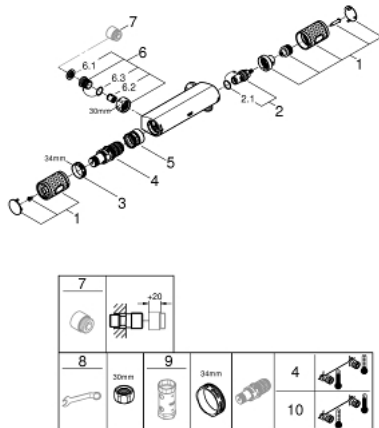

34 828 000 **GROHTHERM 1000 PERFORMANCE THERMOSTATIC SHOWER MIXER 1/2"**

PRODUCT DESCRIPTION

- Colour: chrome
- wall mounted
- GROHE CoolTouch safety housing
- GROHE LongLife finish
- GROHE SafeStop - safety button at 38°C
- GROHE SafeStop Plus - optional temperature limiter at 43°C included
- GROHE TurboStat - compact cartridge with wax thermoelement
- GROHE ProGrip - with knurled structure
- integrated mixed water shut off
- volume handle with FlowControl Button (button with individually adjustable stop)
- ceramic headpart 1/2", 180°
- shower bottom outlet 1/2"
- built-in non return valves
- dirt strainers
- protected against backflow
- without connection unions
- professional exclusive

34 828 000 GROHTHERM 1000 PERFORMANCE THERMOSTATIC SHOWER MIXER 1/2"

SPARE PARTS

- 1: Shut-off handle (Spare part-nr. 49160000)
 - 2: Ceramic headpart 1/2" (Spare part-nr. 45346000)
 - 2.1: O-Ring $\varnothing 18,2 \times \varnothing 1,7$ (Spare part-nr. 0392400M)
 - 3: retaining ring (Spare part-nr. 47743000)
 - 4: Thermostatic compact cartridge 1/2" (Spare part-nr. 47439000)
 - 5: Race (Spare part-nr. 47975000)
 - 6: Non-return valve (Spare part-nr. 47189000)
 - 6.1: Filter (Spare part-nr. 0726400M)
 - 6.2: Non-return valve (Spare part-nr. 08565000)
 - 6.3: O-Ring $\varnothing 17 \times \varnothing 2$ (Spare part-nr. 0305500M)
 - 7: Extension 3/4", 20 mm (Spare part-nr. 0713000M)*
 - 8: Special spanner (Spare part-nr. 19377000)*
 - 9: Socket spanner (Spare part-nr. 19332000)*
 - 10: GROHE TurboStat cartridge 1/2" (Spare part-nr. 47175000)*
- * Optional accessories