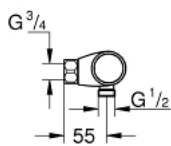

34 828 000 GROHTHERM 1000 PERFORMANCE THERMOSTATIC SHOWER MIXER 1/2"

PRODUCT DESCRIPTION

- Colour: chrome
- wall mounted
- GROHE CoolTouch safety housing
- GROHE LongLife finish
- GROHE SafeStop - safety button at 38°C
- GROHE SafeStop Plus - optional temperature limiter at 43°C included
- GROHE TurboStat - compact cartridge with wax thermoelement
- GROHE ProGrip - with knurl structure
- integrated mixed water shut off
- volume handle with GROHE EcoButton (economy button with individually adjustable economy stop)
- ceramic headpart 1/2", 180°
- shower bottom outlet 1/2"
- built-in non return valves
- dirt strainers
- protected against backflow
- without connection unions
- GROHE EcoJoy - less water, perfect flow
- professional exclusive

34 828 000 GROHTHERM 1000 PERFORMANCE THERMOSTATIC SHOWER MIXER 1/2"

SPARE PARTS

- 1: Shut-off handle (Spare part-nr. 49160000)
 - 2: Ceramic headpart 1/2" (Spare part-nr. 45346000)
 - 2.1: O-Ring $\text{\O}18,2 \times \text{\O}1,7$ (Spare part-nr. 0392400M)
 - 3: retaining ring (Spare part-nr. 47743000)
 - 4: Thermostatic compact cartridge 1/2" (Spare part-nr. 47439000)
 - 5: Race (Spare part-nr. 47975000)
 - 6: Non-return valve (Spare part-nr. 47189000)
 - 6.1: Filter (Spare part-nr. 0726400M)
 - 6.2: Non-return valve (Spare part-nr. 08565000)
 - 6.3: O-Ring $\text{\O}17 \times \text{\O}2$ (Spare part-nr. 0305500M)
 - 7: Extension 3/4", 20 mm (Spare part-nr. 0713000M)*
 - 8: Special spanner (Spare part-nr. 19377000)*
 - 9: Socket spanner (Spare part-nr. 19332000)*
 - 10: GROHE TurboStat cartridge 1/2" (Spare part-nr. 47175000)*
- * Optional accessories