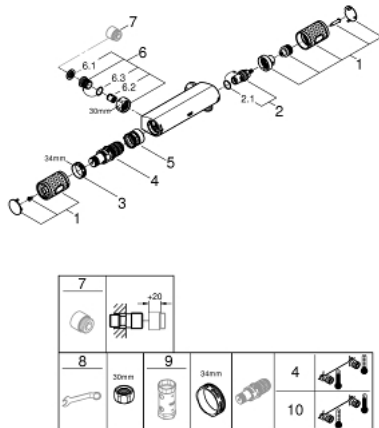

34 828 000 **GROHTHERM 1000 PERFORMANCE THERMOSTATIC SHOWER MIXER 1/2"**

PRODUCT DESCRIPTION

- Tyc: Chrome
- wall mounted
- GROHE CoolTouch safety housing
- GROHE LongLife finish
- GROHE SafeStop safety button at 38°C (calibration required)
- GROHE SafeStop Plus - optional temperature limiter at 43°C included
- GROHE TurboStat - compact cartridge with wax thermostatic element
- GROHE ProGrip - with knurl structure
- integrated mixed water shut off
- volume handle with GROHE EcoButton (economy button with individually adjustable economy stop)
- ceramic headpart 1/2", 180°
- shower bottom outlet 1/2"
- built-in non return valves
- dirt strainers
- protected against backflow
- without connection unions
- GROHE EcoJoy - Less water, perfect flow
- professional exclusive

34 828 000 GROHTHERM 1000 PERFORMANCE THERMOSTATIC SHOWER MIXER 1/2"

SPARE PARTS

- 1: Shut-off handle (Spare part-nr. 49160000)
 - 2: Ceramic headpart 1/2" (Spare part-nr. 45346000)
 - 2.1: O-ring \varnothing 18.2 x \varnothing 1.7 (Spare part-nr. 0392400M)
 - 3: Fitting ring (Spare part-nr. 47743000)
 - 4: Thermostatic compact cartridge 1/2" (Spare part-nr. 47439000)
 - 5: Race (Spare part-nr. 47975000)
 - 6: Non-return valve (Spare part-nr. 47189000)
 - 6.1: Dirt strainer (Spare part-nr. 0726400M)
 - 6.2: Non-return valve (Spare part-nr. 08565000)
 - 6.3: O-ring \varnothing 17 x \varnothing 2 (Spare part-nr. 0305500M)
 - 7: Extension 3/4", 20 mm (Spare part-nr. 0713000M)*
 - 8: Special spanner (Spare part-nr. 19377000)*
 - 9: Socket spanner (Spare part-nr. 19332000)*
 - 10: GROHE TurboStat cartridge 1/2" (Spare part-nr. 47175000)*
- * Optional accessories