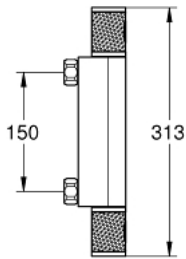

34 828 000 **GROHTHERM 1000 PERFORMANCE THERMOSTATIC SHOWER MIXER 1/2"**

**PRODUCT DESCRIPTION**

- Tyc: Chrome
- wall mounted
- GROHE CoolTouch safety housing
- GROHE LongLife finish
- GROHE SafeStop safety button at 38°C ( calibration required )
- GROHE SafeStop Plus - optional temperature limiter at 43°C included
- GROHE TurboStat - compact cartridge with wax thermoelement
- GROHE ProGrip - with knurled structure
- integrated mixed water shut off
- volume handle with FlowControl Button (button with individually adjustable stop)
- ceramic headpart 1/2", 180°
- shower bottom outlet 1/2"
- built-in non return valves
- dirt strainers
- protected against backflow
- without connection unions
- professional exclusive

## 34 828 000 GROHTHERM 1000 PERFORMANCE THERMOSTATIC SHOWER MIXER 1/2"

### SPARE PARTS

- 1: Shut-off handle (Spare part-nr. 49160000)
  - 2: Ceramic headpart 1/2" (Spare part-nr. 45346000)
  - 2.1: O-ring  $\varnothing$  18.2 x  $\varnothing$  1.7 (Spare part-nr. 0392400M)
  - 3: Fitting ring (Spare part-nr. 47743000)
  - 4: Thermostatic compact cartridge 1/2" (Spare part-nr. 47439000)
  - 5: Race (Spare part-nr. 47975000)
  - 6: Non-return valve (Spare part-nr. 47189000)
  - 6.1: Dirt strainer (Spare part-nr. 0726400M)
  - 6.2: Non-return valve (Spare part-nr. 08565000)
  - 6.3: O-ring  $\varnothing$  17 x  $\varnothing$  2 (Spare part-nr. 0305500M)
  - 7: Extension 3/4", 20 mm (Spare part-nr. 0713000M)\*
  - 8: Special spanner (Spare part-nr. 19377000)\*
  - 9: Socket spanner (Spare part-nr. 19332000)\*
  - 10: GROHE TurboStat cartridge 1/2" (Spare part-nr. 47175000)\*
- \* Optional accessories