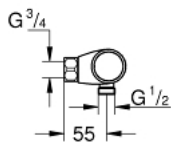

34 828 000 **GROHTHERM 1000 PERFORMANCE THERMOSTATIC SHOWER MIXER 1/2"**

**PRODUCT DESCRIPTION**

- Tyc: Chrome
- wall mounted
- GROHE CoolTouch safety housing
- GROHE LongLife finish
- GROHE SafeStop safety button at 38°C ( calibration required )
- GROHE SafeStop Plus - optional temperature limiter at 43°C included
- GROHE TurboStat - compact cartridge with wax thermoelement
- GROHE ProGrip - with knurled structure
- integrated mixed water shut off
- volume handle with FlowControl Button (button with individually adjustable stop)
- ceramic headpart 1/2", 180°
- shower bottom outlet 1/2"
- built-in non return valves
- dirt strainers
- protected against backflow
- without connection unions
- professional exclusive

### SPARE PARTS

- 1: Shut-off handle (Spare part-nr. 49160000)
  - 2: Ceramic headpart 1/2" (Spare part-nr. 45346000)
  - 2.1: O-ring  $\varnothing$  18.2 x  $\varnothing$  1.7 (Spare part-nr. 0392400M)
  - 3: Fitting ring (Spare part-nr. 47743000)
  - 4: Thermostatic compact cartridge 1/2" (Spare part-nr. 47439000)
  - 5: Race (Spare part-nr. 47975000)
  - 6: Non-return valve (Spare part-nr. 47189000)
  - 6.1: Dirt strainer (Spare part-nr. 0726400M)
  - 6.2: Non-return valve (Spare part-nr. 08565000)
  - 6.3: O-ring  $\varnothing$  17 x  $\varnothing$  2 (Spare part-nr. 0305500M)
  - 7: Extension 3/4", 20 mm (Spare part-nr. 0713000M)\*
  - 8: Special spanner (Spare part-nr. 19377000)\*
  - 9: Socket spanner (Spare part-nr. 19332000)\*
  - 10: GROHE TurboStat cartridge 1/2" (Spare part-nr. 47175000)\*
- \* Optional accessories