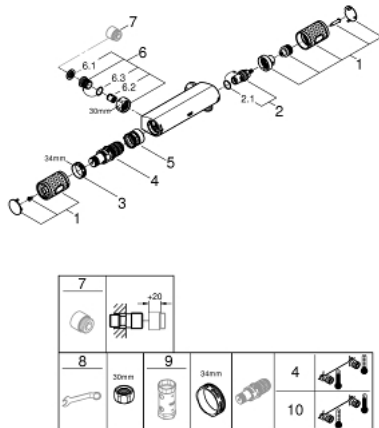

34 828 000 **GROHTHERM 1000 PERFORMANCE THERMOSTATIC SHOWER MIXER 1/2"**

**PRODUCT DESCRIPTION**

- Tyc: Chrome
- wall mounted
- GROHE CoolTouch safety housing
- GROHE LongLife finish
- GROHE SafeStop safety button at 38°C ( calibration required )
- GROHE SafeStop Plus - optional temperature limiter at 43°C included
- GROHE TurboStat - compact cartridge with wax thermoelement
- GROHE ProGrip - with knurled structure
- integrated mixed water shut off
- volume handle with FlowControl Button (button with individually adjustable stop)
- ceramic headpart 1/2", 180°
- shower bottom outlet 1/2"
- built-in non return valves
- dirt strainers
- protected against backflow
- without connection unions
- professional exclusive

### SPARE PARTS

- 1: Shut-off handle (Spare part-nr. 49160000)
  - 2: Ceramic headpart 1/2" (Spare part-nr. 45346000)
  - 2.1: O-ring  $\varnothing$  18.2 x  $\varnothing$  1.7 (Spare part-nr. 0392400M)
  - 3: Fitting ring (Spare part-nr. 47743000)
  - 4: Thermostatic compact cartridge 1/2" (Spare part-nr. 47439000)
  - 5: Race (Spare part-nr. 47975000)
  - 6: Non-return valve (Spare part-nr. 47189000)
  - 6.1: Dirt strainer (Spare part-nr. 0726400M)
  - 6.2: Non-return valve (Spare part-nr. 08565000)
  - 6.3: O-ring  $\varnothing$  17 x  $\varnothing$  2 (Spare part-nr. 0305500M)
  - 7: Extension 3/4", 20 mm (Spare part-nr. 0713000M)\*
  - 8: Special spanner (Spare part-nr. 19377000)\*
  - 9: Socket spanner (Spare part-nr. 19332000)\*
  - 10: GROHE TurboStat cartridge 1/2" (Spare part-nr. 47175000)\*
- \* Optional accessories