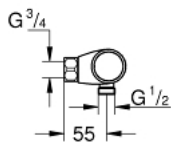

34 828 000 **GROHTHERM 1000 PERFORMANCE THERMOSTATIC SHOWER MIXER 1/2"**

PRODUCT DESCRIPTION

- Tyc: Chrome
- wall mounted
- GROHE CoolTouch safety housing
- GROHE LongLife finish
- GROHE SafeStop safety button at 38°C (calibration required)
- GROHE SafeStop Plus - optional temperature limiter at 43°C included
- GROHE TurboStat - compact cartridge with wax thermostatic element
- GROHE ProGrip - with knurl structure
- integrated mixed water shut off
- volume handle with GROHE EcoButton (economy button with individually adjustable economy stop)
- ceramic headpart 1/2", 180°
- shower bottom outlet 1/2"
- built-in non return valves
- dirt strainers
- protected against backflow
- without connection unions
- GROHE EcoJoy - Less water, perfect flow
- professional exclusive

34 828 000 GROHTHERM 1000 PERFORMANCE THERMOSTATIC SHOWER MIXER 1/2"

SPARE PARTS

- 1: Shut-off handle (Spare part-nr. 49160000)
 - 2: Ceramic headpart 1/2" (Spare part-nr. 45346000)
 - 2.1: O-ring \varnothing 18.2 x \varnothing 1.7 (Spare part-nr. 0392400M)
 - 3: Fitting ring (Spare part-nr. 47743000)
 - 4: Thermostatic compact cartridge 1/2" (Spare part-nr. 47439000)
 - 5: Race (Spare part-nr. 47975000)
 - 6: Non-return valve (Spare part-nr. 47189000)
 - 6.1: Dirt strainer (Spare part-nr. 0726400M)
 - 6.2: Non-return valve (Spare part-nr. 08565000)
 - 6.3: O-ring \varnothing 17 x \varnothing 2 (Spare part-nr. 0305500M)
 - 7: Extension 3/4", 20 mm (Spare part-nr. 0713000M)*
 - 8: Special spanner (Spare part-nr. 19377000)*
 - 9: Socket spanner (Spare part-nr. 19332000)*
 - 10: GROHE TurboStat cartridge 1/2" (Spare part-nr. 47175000)*
- * Optional accessories