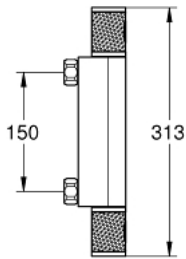

34 828 000 **GROHTHERM 1000 PERFORMANCE THERMOSTATIC SHOWER MIXER 1/2"**

PRODUCT DESCRIPTION

- Tyc: Chrome
- wall mounted
- GROHE CoolTouch safety housing
- GROHE LongLife finish
- GROHE SafeStop safety button at 38°C (calibration required)
- GROHE SafeStop Plus - optional temperature limiter at 43°C included
- GROHE TurboStat - compact cartridge with wax thermostatic element
- GROHE ProGrip - with knurl structure
- integrated mixed water shut off
- volume handle with GROHE EcoButton (economy button with individually adjustable economy stop)
- ceramic headpart 1/2", 180°
- shower bottom outlet 1/2"
- built-in non return valves
- dirt strainers
- protected against backflow
- without connection unions
- GROHE EcoJoy - Less water, perfect flow
- professional exclusive

34 828 000 GROHTHERM 1000 PERFORMANCE THERMOSTATIC SHOWER MIXER 1/2"

SPARE PARTS

- 1: Shut-off handle (Spare part-nr. 49160000)
 - 2: Ceramic headpart 1/2" (Spare part-nr. 45346000)
 - 2.1: O-ring \varnothing 18.2 x \varnothing 1.7 (Spare part-nr. 0392400M)
 - 3: Fitting ring (Spare part-nr. 47743000)
 - 4: Thermostatic compact cartridge 1/2" (Spare part-nr. 47439000)
 - 5: Race (Spare part-nr. 47975000)
 - 6: Non-return valve (Spare part-nr. 47189000)
 - 6.1: Dirt strainer (Spare part-nr. 0726400M)
 - 6.2: Non-return valve (Spare part-nr. 08565000)
 - 6.3: O-ring \varnothing 17 x \varnothing 2 (Spare part-nr. 0305500M)
 - 7: Extension 3/4", 20 mm (Spare part-nr. 0713000M)*
 - 8: Special spanner (Spare part-nr. 19377000)*
 - 9: Socket spanner (Spare part-nr. 19332000)*
 - 10: GROHE TurboStat cartridge 1/2" (Spare part-nr. 47175000)*
- * Optional accessories