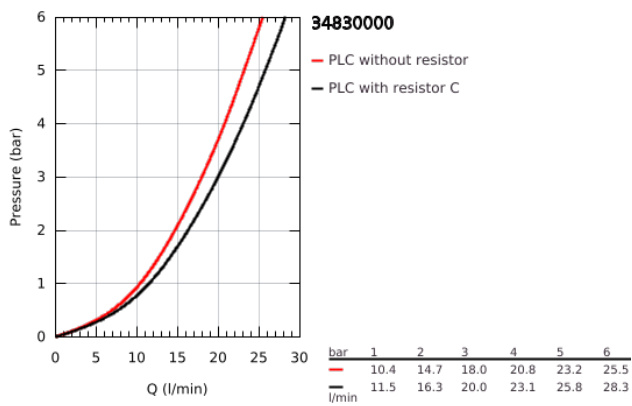

34 830 000 GROHTHERM 1000 PERFORMANCE THERMOSTATIC BATH MIXER 1/2"

PRODUCT DESCRIPTION

- Colour: chrome
- wall mounted
- GROHE CoolTouch safety housing
- GROHE LongLife finish
- GROHE SafeStop - safety button at 38°C
- GROHE SafeStop Plus - optional temperature limiter at 43°C included
- GROHE TurboStat - compact cartridge with wax thermoelement
- GROHE ProGrip - with knurled structure
- integrated mixed water shut off
- GROHE AquaDimmer with multiple function:
 - FlowControl Button, one-button switch for full water flow to the shower
 - flow control
 - diverter: bath/shower
 - shower bottom outlet 1/2"
 - mousseur
 - built-in non return valves
 - dirt strainers
 - protected against backflow
 - S-unions
 - metal escutcheon
 - professional exclusive

34 830 000 **GROHTHERM 1000 PERFORMANCE THERMOSTATIC BATH MIXER 1/2"**

SPARE PARTS

- 1: Shut-off handle (Spare part-nr. 49162000)
- 2: Temperature limiter (Spare part-nr. 47977000)
- 3: Aquadimmer (Spare part-nr. 12433000)
- 4: Water flow (Spare part-nr. 47751000)
- 5: Shut-off handle (Spare part-nr. 49160000)
- 6: retaining ring (Spare part-nr. 47743000)
- 7: Thermostatic compact cartridge 1/2" (Spare part-nr. 47439000)
- 8: Race (Spare part-nr. 47975000)
- 9: Mousseur (Spare part-nr. 13952000)
- 10: Non-return valve (Spare part-nr. 08565000)
- 11: Non-return valve (Spare part-nr. 47189000)
- 11.1: Filter (Spare part-nr. 0726400M)
- 11.2: Non-return valve (Spare part-nr. 08565000)
- 11.3: O-Ring Ø17 x Ø2 (Spare part-nr. 0305500M)
- 12: S-union (Spare part-nr. 12662000)
- 13: Extension 3/4", 20 mm (Spare part-nr. 0713000M)*
- 14: Special spanner (Spare part-nr. 19377000)*
- 15: Socket spanner (Spare part-nr. 19332000)*
- 16: GROHE TurboStat cartridge 1/2" (Spare part-nr. 47175000)*