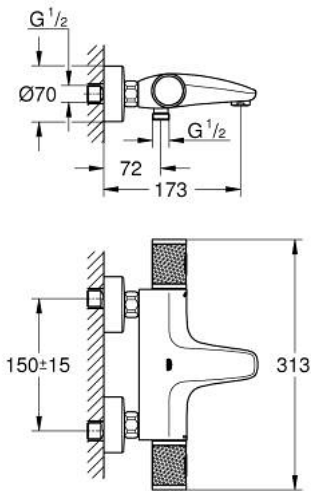

34 830 000 GROHTHERM 1000 PERFORMANCE THERMOSTATIC BATH MIXER 1/2"

PRODUCT DESCRIPTION

- Colour: chrome
- wall mounted
- GROHE CoolTouch safety housing
- GROHE LongLife finish
- GROHE SafeStop - safety button at 38°C
- GROHE SafeStop Plus - optional temperature limiter at 43°C included
- GROHE TurboStat - compact cartridge with wax thermoelement
- GROHE ProGrip - with knurled structure
- integrated mixed water shut off
- GROHE AquaDimmer with multiple function:
 - FlowControl Button, one-button switch for full water flow to the shower
 - flow control
 - diverter: bath/shower
 - shower bottom outlet 1/2"
 - mousseur
 - built-in non return valves
 - dirt strainers
 - protected against backflow
 - S-unions
 - metal escutcheon
 - professional exclusive

34 830 000 **GROHTHERM 1000 PERFORMANCE THERMOSTATIC BATH MIXER 1/2"**

SPARE PARTS

- 1: Shut-off handle (Spare part-nr. 49162000)
- 2: Temperature limiter (Spare part-nr. 47977000)
- 3: Aquadimmer (Spare part-nr. 12433000)
- 4: Water flow (Spare part-nr. 47751000)
- 5: Shut-off handle (Spare part-nr. 49160000)
- 6: retaining ring (Spare part-nr. 47743000)
- 7: Thermostatic compact cartridge 1/2" (Spare part-nr. 47439000)
- 8: Race (Spare part-nr. 47975000)
- 9: Mousseur (Spare part-nr. 13952000)
- 10: Non-return valve (Spare part-nr. 08565000)
- 11: Non-return valve (Spare part-nr. 47189000)
- 11.1: Filter (Spare part-nr. 0726400M)
- 11.2: Non-return valve (Spare part-nr. 08565000)
- 11.3: O-Ring Ø17 x Ø2 (Spare part-nr. 0305500M)
- 12: S-union (Spare part-nr. 12662000)
- 13: Extension 3/4", 20 mm (Spare part-nr. 0713000M)*
- 14: Special spanner (Spare part-nr. 19377000)*
- 15: Socket spanner (Spare part-nr. 19332000)*
- 16: GROHE TurboStat cartridge 1/2" (Spare part-nr. 47175000)*