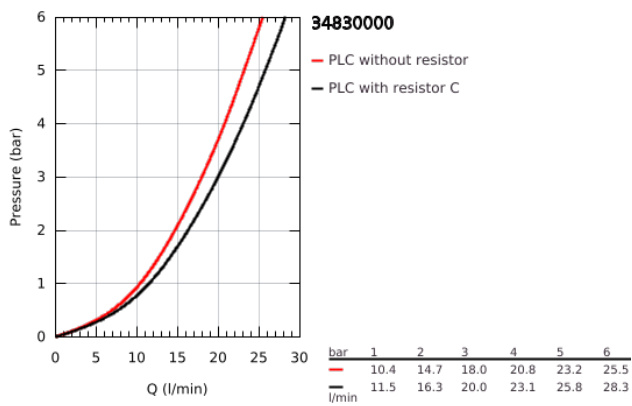

## 34 830 000 GROHTHERM 1000 PERFORMANCE THERMOSTATIC BATH MIXER 1/2"

### PRODUCT DESCRIPTION

- Colour: chrome
- wall mounted
- GROHE CoolTouch safety housing
- GROHE LongLife finish
- GROHE SafeStop - safety button at 38°C
- GROHE SafeStop Plus - optional temperature limiter at 43°C included
- GROHE TurboStat - compact cartridge with wax thermoelement
- GROHE ProGrip - with knurl structure
- integrated mixed water shut off
- GROHE AquaDimmer with multiple function:
  - integrated GROHE EcoButton (economy button with economy stop for shower)
  - flow control
  - diverter: bath/shower
  - shower bottom outlet 1/2"
  - mousseur
  - built-in non return valves
  - dirt strainers
  - protected against backflow
  - S-unions
  - metal escutcheon
  - GROHE EcoJoy - less water, perfect flow
  - professional exclusive