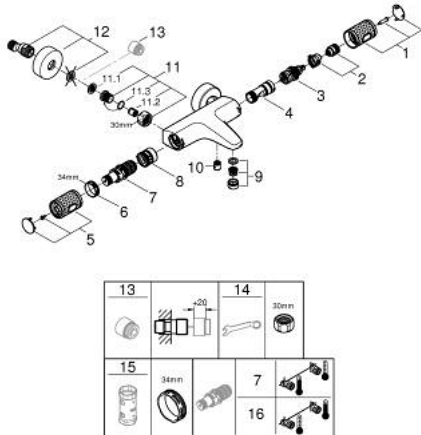

34 830 000 GROHTHERM 1000 PERFORMANCE THERMOSTATIC BATH MIXER 1/2"

SPARE PARTS

1. 1: Shut-off handle (Spare part-nr. 49162000)
2. 2: Temperature limiter (Spare part-nr. 47977000)
3. 3: Aquadimmer (Spare part-nr. 12433000)
4. 4: Water flow (Spare part-nr. 47751000)
5. 5: Shut-off handle (Spare part-nr. 49160000)
6. 6: retaining ring (Spare part-nr. 47743000)
7. 7: Thermostatic compact cartridge 1/2" (Spare part-nr. 47439000)
8. 8: Race (Spare part-nr. 47975000)
9. 9: Mousseur (Spare part-nr. 13952000)
10. 10: Non-return valve (Spare part-nr. 08565000)
11. 11: Non-return valve (Spare part-nr. 47189000)
- 11.1: Filter (Spare part-nr. 0726400M)
- 11.2: Non-return valve (Spare part-nr. 08565000)
- 11.3: O-Ring $\varnothing 17 \times \varnothing 2$ (Spare part-nr. 0305500M)
15. 12: S-union (Spare part-nr. 12662000)
16. 13: Extension 3/4", 20 mm (Spare part-nr. 0713000M)*
17. 14: Special spanner (Spare part-nr. 19377000)*
18. 15: Socket spanner (Spare part-nr. 19332000)*
19. 16: GROHE TurboStat cartridge 1/2" (Spare part-nr. 47175000)*

* Optional accessories