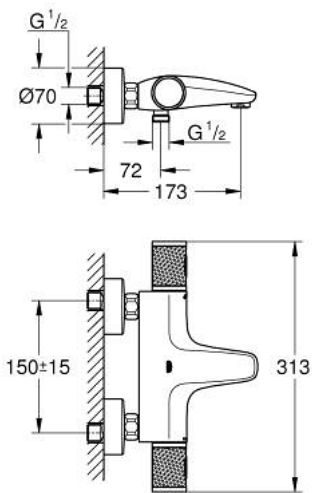

### PRODUCT DESCRIPTION

- Colour: chrome
- wall mounted
- GROHE CoolTouch safety housing
- GROHE LongLife finish
- GROHE SafeStop - safety button at 38°C
- GROHE SafeStop Plus - optional temperature limiter at 43°C included
- GROHE TurboStat - compact cartridge with wax thermoelement
- GROHE ProGrip - with knurl structure
- integrated mixed water shut off
- GROHE AquaDimmer with multiple function:
  - integrated GROHE EcoButton (economy button with economy stop for shower)
  - flow control
  - diverter: bath/shower
  - shower bottom outlet 1/2"
  - mousseur
  - built-in non return valves
  - dirt strainers
  - protected against backflow
  - S-unions
  - metal escutcheon
  - GROHE EcoJoy - less water, perfect flow
  - professional exclusive

### SPARE PARTS

- 1: Shut-off handle (Spare part-nr. 49162000)
- 2: Temperature limiter (Spare part-nr. 47977000)
- 3: Aquadimmer (Spare part-nr. 12433000)
- 4: Water flow (Spare part-nr. 47751000)
- 5: Shut-off handle (Spare part-nr. 49160000)
- 6: retaining ring (Spare part-nr. 47743000)
- 7: Thermostatic compact cartridge 1/2" (Spare part-nr. 47439000)
- 8: Race (Spare part-nr. 47975000)
- 9: Mousseur (Spare part-nr. 13952000)
- 10: Non-return valve (Spare part-nr. 08565000)
- 11: Non-return valve (Spare part-nr. 47189000)
- 11.1: Filter (Spare part-nr. 0726400M)
- 11.2: Non-return valve (Spare part-nr. 08565000)
- 11.3: O-Ring  $\varnothing 17 \times \varnothing 2$  (Spare part-nr. 0305500M)
- 12: S-union (Spare part-nr. 12662000)
- 13: Extension 3/4", 20 mm (Spare part-nr. 0713000M)\*
- 14: Special spanner (Spare part-nr. 19377000)\*
- 15: Socket spanner (Spare part-nr. 19332000)\*
- 16: GROHE TurboStat cartridge 1/2" (Spare part-nr. 47175000)\*