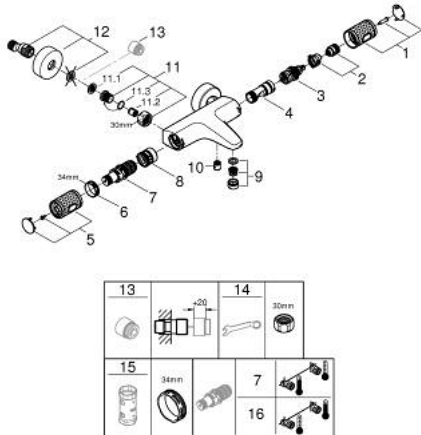

### PRODUCT DESCRIPTION

- Colour: chrome
- wall mounted
- GROHE CoolTouch safety housing
- GROHE LongLife finish
- GROHE SafeStop - safety button at 38°C
- GROHE SafeStop Plus - optional temperature limiter at 43°C included
- GROHE TurboStat - compact cartridge with wax thermoelement
- GROHE ProGrip - with knurl structure
- integrated mixed water shut off
- GROHE AquaDimmer with multiple function:
  - integrated GROHE EcoButton (economy button with economy stop for shower)
  - flow control
  - diverter: bath/shower
  - shower bottom outlet 1/2"
  - mousseur
  - built-in non return valves
  - dirt strainers
  - protected against backflow
  - S-unions
  - metal escutcheon
  - GROHE EcoJoy - less water, perfect flow
  - professional exclusive

### SPARE PARTS

- 1: Shut-off handle (Spare part-nr. 49162000)
- 2: Temperature limiter (Spare part-nr. 47977000)
- 3: Aquadimmer (Spare part-nr. 12433000)
- 4: Water flow (Spare part-nr. 47751000)
- 5: Shut-off handle (Spare part-nr. 49160000)
- 6: retaining ring (Spare part-nr. 47743000)
- 7: Thermostatic compact cartridge 1/2" (Spare part-nr. 47439000)
- 8: Race (Spare part-nr. 47975000)
- 9: Mousseur (Spare part-nr. 13952000)
- 10: Non-return valve (Spare part-nr. 08565000)
- 11: Non-return valve (Spare part-nr. 47189000)
- 11.1: Filter (Spare part-nr. 0726400M)
- 11.2: Non-return valve (Spare part-nr. 08565000)
- 11.3: O-Ring  $\varnothing 17 \times \varnothing 2$  (Spare part-nr. 0305500M)
- 12: S-union (Spare part-nr. 12662000)
- 13: Extension 3/4", 20 mm (Spare part-nr. 0713000M)\*
- 14: Special spanner (Spare part-nr. 19377000)\*
- 15: Socket spanner (Spare part-nr. 19332000)\*
- 16: GROHE TurboStat cartridge 1/2" (Spare part-nr. 47175000)\*