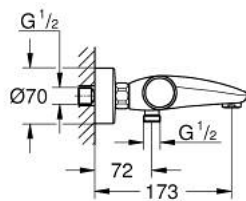

34 830 000 GROHTHERM 1000 PERFORMANCE THERMOSTATIC BATH MIXER 1/2"

PRODUCT DESCRIPTION

- Түс: Chrome
- wall mounted
- GROHE CoolTouch safety housing
- GROHE LongLife finish
- GROHE SafeStop safety button at 38°C (calibration required)
- GROHE SafeStop Plus - optional temperature limiter at 43°C included
- GROHE TurboStat - compact cartridge with wax thermostatic element
- GROHE ProGrip - with knurl structure
- integrated mixed water shut off
- GROHE AquaDimmer with multiple function:
- integrated GROHE EcoButton (economy button with economy stop for shower)
- flow control
- переключатель: ванна/душ
- shower bottom outlet 1/2"
- mousseur
- built-in non return valves
- dirt strainers
- protected against backflow
- S-unions
- metal escutcheon
- professional exclusive

34 830 000 GROHTHERM 1000 PERFORMANCE THERMOSTATIC BATH MIXER 1/2"

SPARE PARTS

- 1: Shut-off handle (Spare part-nr. 49162000)
- 2: Stop (Spare part-nr. 47977000)
- 3: Aquadimmer (Spare part-nr. 12433000)
- 4: Water flow (Spare part-nr. 47751000)
- 5: Shut-off handle (Spare part-nr. 49160000)
- 6: Fitting ring (Spare part-nr. 47743000)
- 7: Thermostatic compact cartridge 1/2" (Spare part-nr. 47439000)
- 8: Race (Spare part-nr. 47975000)
- 9: Mousseur (Spare part-nr. 13952000)
- 10: Non-return valve (Spare part-nr. 08565000)
- 11: Non-return valve (Spare part-nr. 47189000)
- 11.1: Dirt strainer (Spare part-nr. 0726400M)
- 11.2: Non-return valve (Spare part-nr. 08565000)
- 11.3: O-ring $\varnothing 17 \times \varnothing 2$ (Spare part-nr. 0305500M)
- 12: S-union (Spare part-nr. 12662000)
- 13: Extension 3/4", 20 mm (Spare part-nr. 0713000M)*
- 14: Special spanner (Spare part-nr. 19377000)*
- 15: Socket spanner (Spare part-nr. 19332000)*
- 16: GROHE TurboStat cartridge 1/2" (Spare part-nr. 47175000)*