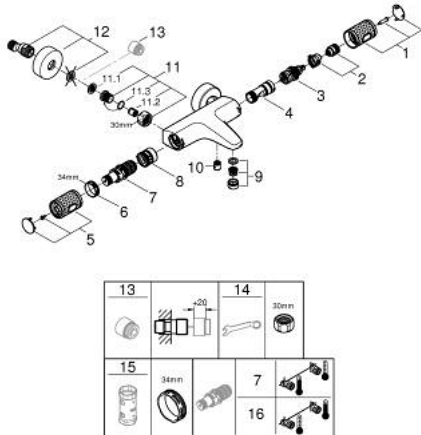

34 830 000 GROHTHERM 1000 PERFORMANCE THERMOSTATIC BATH MIXER 1/2"

PRODUCT DESCRIPTION

- Түс: Chrome
- wall mounted
- GROHE CoolTouch safety housing
- GROHE LongLife finish
- GROHE SafeStop safety button at 38°C (calibration required)
- GROHE SafeStop Plus - optional temperature limiter at 43°C included
- GROHE TurboStat - compact cartridge with wax thermostatic element
- GROHE ProGrip - with knurl structure
- integrated mixed water shut off
- GROHE AquaDimmer with multiple function:
- integrated GROHE EcoButton (economy button with economy stop for shower)
- flow control
- переключатель: ванна/душ
- shower bottom outlet 1/2"
- mousseur
- built-in non return valves
- dirt strainers
- protected against backflow
- S-unions
- metal escutcheon
- professional exclusive

34 830 000 GROHTHERM 1000 PERFORMANCE THERMOSTATIC BATH MIXER 1/2"

SPARE PARTS

- 1: Shut-off handle (Spare part-nr. 49162000)
- 2: Stop (Spare part-nr. 47977000)
- 3: Aquadimmer (Spare part-nr. 12433000)
- 4: Water flow (Spare part-nr. 47751000)
- 5: Shut-off handle (Spare part-nr. 49160000)
- 6: Fitting ring (Spare part-nr. 47743000)
- 7: Thermostatic compact cartridge 1/2" (Spare part-nr. 47439000)
- 8: Race (Spare part-nr. 47975000)
- 9: Mousseur (Spare part-nr. 13952000)
- 10: Non-return valve (Spare part-nr. 08565000)
- 11: Non-return valve (Spare part-nr. 47189000)
- 11.1: Dirt strainer (Spare part-nr. 0726400M)
- 11.2: Non-return valve (Spare part-nr. 08565000)
- 11.3: O-ring $\varnothing 17 \times \varnothing 2$ (Spare part-nr. 0305500M)
- 12: S-union (Spare part-nr. 12662000)
- 13: Extension 3/4", 20 mm (Spare part-nr. 0713000M)*
- 14: Special spanner (Spare part-nr. 19377000)*
- 15: Socket spanner (Spare part-nr. 19332000)*
- 16: GROHE TurboStat cartridge 1/2" (Spare part-nr. 47175000)*