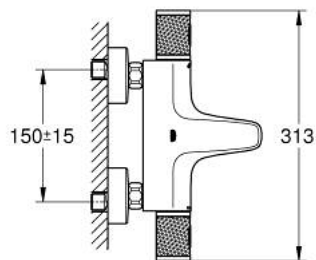

34 830 000 GROHTHERM 1000 PERFORMANCE THERMOSTATIC BATH MIXER 1/2"

PRODUCT DESCRIPTION

- Түс: Chrome
- wall mounted
- GROHE CoolTouch safety housing
- GROHE LongLife finish
- GROHE SafeStop safety button at 38°C (calibration required)
- GROHE SafeStop Plus - optional temperature limiter at 43°C included
- GROHE TurboStat - compact cartridge with wax thermostatic element
- GROHE ProGrip - with knurl structure
- integrated mixed water shut off
- GROHE AquaDimmer with multiple function:
- integrated GROHE EcoButton (economy button with economy stop for shower)
- flow control
- переключатель: ванна/душ
- shower bottom outlet 1/2"
- mousseur
- built-in non return valves
- dirt strainers
- protected against backflow
- S-unions
- metal escutcheon
- professional exclusive

34 830 000 GROHTHERM 1000 PERFORMANCE THERMOSTATIC BATH MIXER 1/2"

SPARE PARTS

- 1: Shut-off handle (Spare part-nr. 49162000)
- 2: Stop (Spare part-nr. 47977000)
- 3: Aquadimmer (Spare part-nr. 12433000)
- 4: Water flow (Spare part-nr. 47751000)
- 5: Shut-off handle (Spare part-nr. 49160000)
- 6: Fitting ring (Spare part-nr. 47743000)
- 7: Thermostatic compact cartridge 1/2" (Spare part-nr. 47439000)
- 8: Race (Spare part-nr. 47975000)
- 9: Mousseur (Spare part-nr. 13952000)
- 10: Non-return valve (Spare part-nr. 08565000)
- 11: Non-return valve (Spare part-nr. 47189000)
- 11.1: Dirt strainer (Spare part-nr. 0726400M)
- 11.2: Non-return valve (Spare part-nr. 08565000)
- 11.3: O-ring $\varnothing 17 \times \varnothing 2$ (Spare part-nr. 0305500M)
- 12: S-union (Spare part-nr. 12662000)
- 13: Extension 3/4", 20 mm (Spare part-nr. 0713000M)*
- 14: Special spanner (Spare part-nr. 19377000)*
- 15: Socket spanner (Spare part-nr. 19332000)*
- 16: GROHE TurboStat cartridge 1/2" (Spare part-nr. 47175000)*