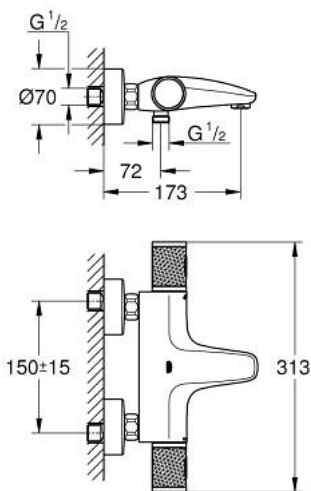

34 830 A00 GROHTHERM 1000 PERFORMANCE THERMOSTATIC BATH MIXER 1/2"

PRODUCT DESCRIPTION

- Colour: hard graphite
- wall mounted
- GROHE CoolTouch safety housing
- GROHE LongLife finish
- GROHE SafeStop - safety button at 38°C
- GROHE SafeStop Plus - optional temperature limiter at 43°C included
- GROHE TurboStat - compact cartridge with wax thermoelement
- GROHE ProGrip - with knurled structure
- integrated mixed water shut off
- GROHE AquaDimmer with multiple function:
 - FlowControl Button, one-button switch for full water flow to the shower
 - flow control
 - diverter: bath/shower
 - shower bottom outlet 1/2"
 - mousseur
 - built-in non return valves
 - dirt strainers
 - protected against backflow
 - S-unions
 - metal escutcheon
 - professional exclusive

34 830 A00 GROHTHERM 1000 PERFORMANCE THERMOSTATIC BATH MIXER 1/2"

SPARE PARTS

- 1: GRT 1000 Perf shut-off handle aquadimmer (Spare part-nr. 136066A000)
 - 2: Temperature limiter (Spare part-nr. 47977000)
 - 3: Aquadimmer (Spare part-nr. 12433000)
 - 4: Water flow (Spare part-nr. 47751000)
 - 5: GRT 1000 Performance (Spare part-nr. 136067A000)
 - 6: retaining ring (Spare part-nr. 47743000)
 - 7: Thermostatic compact cartridge 1/2" (Spare part-nr. 47439000)
 - 8: Race (Spare part-nr. 47975000)
 - 9: flow control (Spare part-nr. 13952A00)
 - 10: Non-return valve (Spare part-nr. 08565000)
 - 11: Non-return valve (Spare part-nr. 47189A00)
 - 11.1: Filter (Spare part-nr. 0726400M)
 - 11.2: Non-return valve (Spare part-nr. 08565000)
 - 11.3: O-Ring Ø17 x Ø2 (Spare part-nr. 0305500M)
 - 12: s-union (Spare part-nr. 12662A00)
 - 13: Extension 3/4", 20 mm (Spare part-nr. 0713000M)*
 - 14: Special spanner (Spare part-nr. 19377000)*
 - 15: Socket spanner (Spare part-nr. 19332000)*
 - 16: GROHE TurboStat cartridge 1/2" (Spare part-nr. 47175000)*
- * Optional accessories