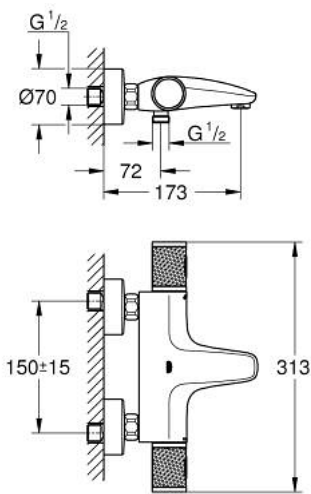

## 34 830 A00 GROHTHERM 1000 PERFORMANCE THERMOSTATIC BATH MIXER 1/2"

### PRODUCT DESCRIPTION

- Colour: hard graphite
- wall mounted
- GROHE CoolTouch safety housing
- GROHE LongLife finish
- GROHE SafeStop - safety button at 38°C
- GROHE SafeStop Plus - optional temperature limiter at 43°C included
- GROHE TurboStat - compact cartridge with wax thermoelement
- GROHE ProGrip - with knurl structure
- integrated mixed water shut off
- GROHE AquaDimmer with multiple function:
  - integrated GROHE EcoButton (economy button with economy stop for shower)
  - flow control
  - diverter: bath/shower
  - shower bottom outlet 1/2"
  - mousseur
  - built-in non return valves
  - dirt strainers
  - protected against backflow
  - S-unions
  - metal escutcheon
  - GROHE EcoJoy - less water, perfect flow
  - professional exclusive

### SPARE PARTS

- 1: GRT 1000 Perf shut-off handle aquadimmer (Spare part-nr. 136066A000)
  - 2: Temperature limiter (Spare part-nr. 47977000)
  - 3: Aquadimmer (Spare part-nr. 12433000)
  - 4: Water flow (Spare part-nr. 47751000)
  - 5: GRT 1000 Performance (Spare part-nr. 136067A000)
  - 6: retaining ring (Spare part-nr. 47743000)
  - 7: Thermostatic compact cartridge 1/2" (Spare part-nr. 47439000)
  - 8: Race (Spare part-nr. 47975000)
  - 9: flow control (Spare part-nr. 13952A00)
  - 10: Non-return valve (Spare part-nr. 08565000)
  - 11: Non-return valve (Spare part-nr. 47189A00)
  - 11.1: Filter (Spare part-nr. 0726400M)
  - 11.2: Non-return valve (Spare part-nr. 08565000)
  - 11.3: O-Ring Ø17 x Ø2 (Spare part-nr. 0305500M)
  - 12: s-union (Spare part-nr. 12662A00)
  - 13: Extension 3/4", 20 mm (Spare part-nr. 0713000M)\*
  - 14: Special spanner (Spare part-nr. 19377000)\*
  - 15: Socket spanner (Spare part-nr. 19332000)\*
  - 16: GROHE TurboStat cartridge 1/2" (Spare part-nr. 47175000)\*
- \* Optional accessories