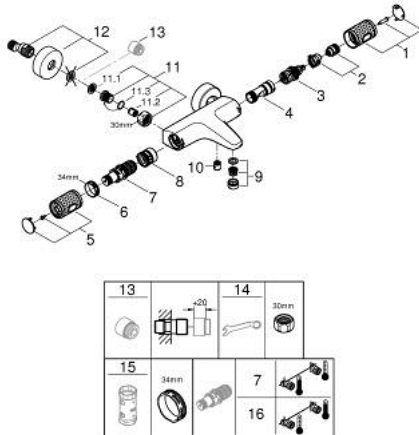

## 34 830 A00 GROHTHERM 1000 PERFORMANCE THERMOSTATIC BATH MIXER 1/2"

### PRODUCT DESCRIPTION

- Colour: hard graphite
- wall mounted
- GROHE CoolTouch safety housing
- GROHE LongLife finish
- GROHE SafeStop - safety button at 38°C
- GROHE SafeStop Plus - optional temperature limiter at 43°C included
- GROHE TurboStat - compact cartridge with wax thermoelement
- GROHE ProGrip - with knurl structure
- integrated mixed water shut off
- GROHE AquaDimmer with multiple function:
  - integrated GROHE EcoButton (economy button with economy stop for shower)
  - flow control
  - diverter: bath/shower
  - shower bottom outlet 1/2"
  - mousseur
  - built-in non return valves
  - dirt strainers
  - protected against backflow
  - S-unions
  - metal escutcheon
  - GROHE EcoJoy - less water, perfect flow
  - professional exclusive

### SPARE PARTS

- 1: GRT 1000 Perf shut-off handle aquadimmer (Spare part-nr. 136066A000)
  - 2: Temperature limiter (Spare part-nr. 47977000)
  - 3: Aquadimmer (Spare part-nr. 12433000)
  - 4: Water flow (Spare part-nr. 47751000)
  - 5: GRT 1000 Performance (Spare part-nr. 136067A000)
  - 6: retaining ring (Spare part-nr. 47743000)
  - 7: Thermostatic compact cartridge 1/2" (Spare part-nr. 47439000)
  - 8: Race (Spare part-nr. 47975000)
  - 9: flow control (Spare part-nr. 13952A00)
  - 10: Non-return valve (Spare part-nr. 08565000)
  - 11: Non-return valve (Spare part-nr. 47189A00)
  - 11.1: Filter (Spare part-nr. 0726400M)
  - 11.2: Non-return valve (Spare part-nr. 08565000)
  - 11.3: O-Ring Ø17 x Ø2 (Spare part-nr. 0305500M)
  - 12: s-union (Spare part-nr. 12662A00)
  - 13: Extension 3/4", 20 mm (Spare part-nr. 0713000M)\*
  - 14: Special spanner (Spare part-nr. 19377000)\*
  - 15: Socket spanner (Spare part-nr. 19332000)\*
  - 16: GROHE TurboStat cartridge 1/2" (Spare part-nr. 47175000)\*
- \* Optional accessories