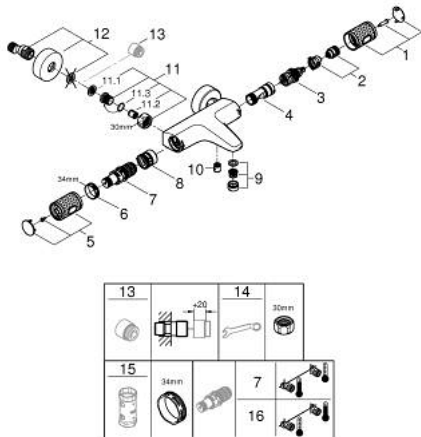

34 830 A00 GROHTHERM 1000 PERFORMANCE THERMOSTATIC BATH MIXER 1/2"

PRODUCT DESCRIPTION

- Colour: hard graphite
- wall mounted
- GROHE CoolTouch safety housing
- GROHE LongLife finish
- GROHE SafeStop - safety button at 38°C
- GROHE SafeStop Plus - optional temperature limiter at 43°C included
- GROHE TurboStat - compact cartridge with wax thermoelement
- GROHE ProGrip - with knurled structure
- integrated mixed water shut off
- GROHE AquaDimmer with multiple function:
 - FlowControl Button, one-button switch for full water flow to the shower
 - flow control
 - diverter: bath/shower
 - shower bottom outlet 1/2"
 - mousseur
 - built-in non return valves
 - dirt strainers
 - protected against backflow
 - S-unions
 - metal escutcheon
 - professional exclusive

34 830 A00 GROHTHERM 1000 PERFORMANCE THERMOSTATIC BATH MIXER 1/2"

SPARE PARTS

- 1: GRT 1000 Perf shut-off handle aquadimmer (Spare part-nr. 136066A000)
 - 2: Temperature limiter (Spare part-nr. 47977000)
 - 3: Aquadimmer (Spare part-nr. 12433000)
 - 4: Water flow (Spare part-nr. 47751000)
 - 5: GRT 1000 Performance (Spare part-nr. 136067A000)
 - 6: retaining ring (Spare part-nr. 47743000)
 - 7: Thermostatic compact cartridge 1/2" (Spare part-nr. 47439000)
 - 8: Race (Spare part-nr. 47975000)
 - 9: flow control (Spare part-nr. 13952A00)
 - 10: Non-return valve (Spare part-nr. 08565000)
 - 11: Non-return valve (Spare part-nr. 47189A00)
 - 11.1: Filter (Spare part-nr. 0726400M)
 - 11.2: Non-return valve (Spare part-nr. 08565000)
 - 11.3: O-Ring Ø17 x Ø2 (Spare part-nr. 0305500M)
 - 12: s-union (Spare part-nr. 12662A00)
 - 13: Extension 3/4", 20 mm (Spare part-nr. 0713000M)*
 - 14: Special spanner (Spare part-nr. 19377000)*
 - 15: Socket spanner (Spare part-nr. 19332000)*
 - 16: GROHE TurboStat cartridge 1/2" (Spare part-nr. 47175000)*
- * Optional accessories