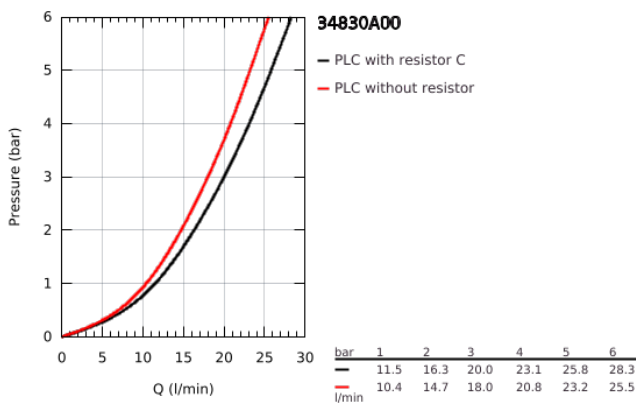

34 830 A00 GROHTHERM 1000 PERFORMANCE THERMOSTATIC BATH MIXER 1/2"

PRODUCT DESCRIPTION

- Colour: hard graphite
- wall mounted
- GROHE CoolTouch safety housing
- GROHE LongLife finish
- GROHE SafeStop - safety button at 38°C
- GROHE SafeStop Plus - optional temperature limiter at 43°C included
- GROHE TurboStat - compact cartridge with wax thermoelement
- GROHE ProGrip - with knurled structure
- integrated mixed water shut off
- GROHE AquaDimmer with multiple function:
 - FlowControl Button, one-button switch for full water flow to the shower
 - flow control
 - diverter: bath/shower
 - shower bottom outlet 1/2"
 - mousseur
 - built-in non return valves
 - dirt strainers
 - protected against backflow
 - S-unions
 - metal escutcheon
 - professional exclusive

34 830 A00 GROHTHERM 1000 PERFORMANCE THERMOSTATIC BATH MIXER 1/2"

SPARE PARTS

- 1: GRT 1000 Perf shut-off handle aquadimmer (Spare part-nr. 136066A000)
 - 2: Temperature limiter (Spare part-nr. 47977000)
 - 3: Aquadimmer (Spare part-nr. 12433000)
 - 4: Water flow (Spare part-nr. 47751000)
 - 5: GRT 1000 Performance (Spare part-nr. 136067A000)
 - 6: retaining ring (Spare part-nr. 47743000)
 - 7: Thermostatic compact cartridge 1/2" (Spare part-nr. 47439000)
 - 8: Race (Spare part-nr. 47975000)
 - 9: flow control (Spare part-nr. 13952A00)
 - 10: Non-return valve (Spare part-nr. 08565000)
 - 11: Non-return valve (Spare part-nr. 47189A00)
 - 11.1: Filter (Spare part-nr. 0726400M)
 - 11.2: Non-return valve (Spare part-nr. 08565000)
 - 11.3: O-Ring Ø17 x Ø2 (Spare part-nr. 0305500M)
 - 12: s-union (Spare part-nr. 12662A00)
 - 13: Extension 3/4", 20 mm (Spare part-nr. 0713000M)*
 - 14: Special spanner (Spare part-nr. 19377000)*
 - 15: Socket spanner (Spare part-nr. 19332000)*
 - 16: GROHE TurboStat cartridge 1/2" (Spare part-nr. 47175000)*
- * Optional accessories