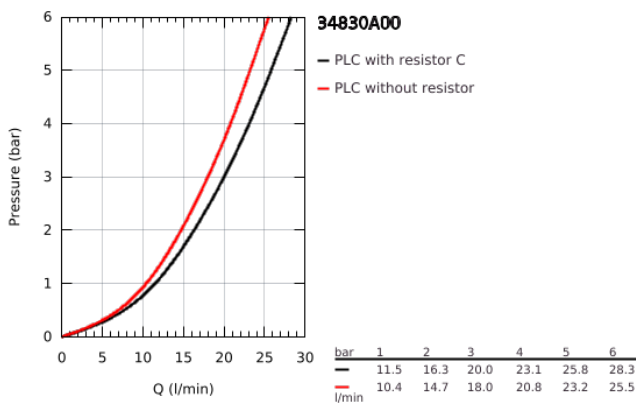

## 34 830 A00 GROHTHERM 1000 PERFORMANCE THERMOSTATIC BATH MIXER 1/2"

### PRODUCT DESCRIPTION

- Colour: hard graphite
- wall mounted
- GROHE CoolTouch safety housing
- GROHE LongLife finish
- GROHE SafeStop - safety button at 38°C
- GROHE SafeStop Plus - optional temperature limiter at 43°C included
- GROHE TurboStat - compact cartridge with wax thermoelement
- GROHE ProGrip - with knurl structure
- integrated mixed water shut off
- GROHE AquaDimmer with multiple function:
  - integrated GROHE EcoButton (economy button with economy stop for shower)
  - flow control
  - diverter: bath/shower
  - shower bottom outlet 1/2"
  - mousseur
  - built-in non return valves
  - dirt strainers
  - protected against backflow
  - S-unions
  - metal escutcheon
  - GROHE EcoJoy - less water, perfect flow
  - professional exclusive