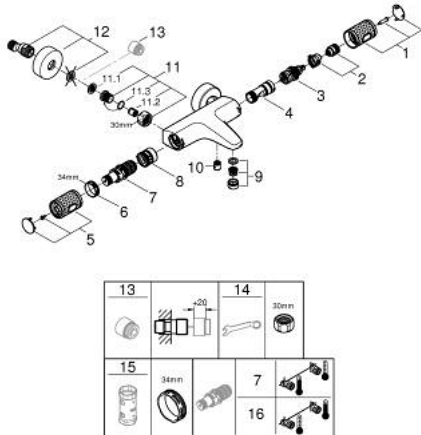

34 830 A00 GROHTHERM 1000 PERFORMANCE THERMOSTATIC BATH MIXER 1/2"

PRODUCT DESCRIPTION

- Түр: hard graphite
- wall mounted
- GROHE CoolTouch safety housing
- GROHE LongLife finish
- GROHE SafeStop safety button at 38°C (calibration required)
- GROHE SafeStop Plus - optional temperature limiter at 43°C included
- GROHE TurboStat - compact cartridge with wax thermostatic element
- GROHE ProGrip - with knurled structure
- integrated mixed water shut off
- GROHE AquaDimmer with multiple function:
 - FlowControl Button, one-button switch for full water flow to the shower
 - flow control
 - переключатель: ванна/душ
 - shower bottom outlet 1/2"
 - mousseur
 - built-in non return valves
 - dirt strainers
 - protected against backflow
 - S-unions
 - metal escutcheon
 - professional exclusive

34 830 A00 GROHTHERM 1000 PERFORMANCE THERMOSTATIC BATH MIXER 1/2"

SPARE PARTS

- 1: GRT 1000 Perf shut-off handle aquadimmer (Spare part-nr. 136066A000)
 - 2: Stop (Spare part-nr. 47977000)
 - 3: Aquadimmer (Spare part-nr. 12433000)
 - 4: Water flow (Spare part-nr. 47751000)
 - 5: GRT 1000 Performance (Spare part-nr. 136067A000)
 - 6: Fitting ring (Spare part-nr. 47743000)
 - 7: Thermostatic compact cartridge 1/2" (Spare part-nr. 47439000)
 - 8: Race (Spare part-nr. 47975000)
 - 9: flow control (Spare part-nr. 13952A00)
 - 10: Non-return valve (Spare part-nr. 08565000)
 - 11: Non-return valve (Spare part-nr. 47189A00)
 - 11.1: Dirt strainer (Spare part-nr. 0726400M)
 - 11.2: Non-return valve (Spare part-nr. 08565000)
 - 11.3: O-ring $\varnothing 17 \times \varnothing 2$ (Spare part-nr. 0305500M)
 - 12: s-union (Spare part-nr. 12662A00)
 - 13: Extension 3/4", 20 mm (Spare part-nr. 0713000M)*
 - 14: Special spanner (Spare part-nr. 19377000)*
 - 15: Socket spanner (Spare part-nr. 19332000)*
 - 16: GROHE TurboStat cartridge 1/2" (Spare part-nr. 47175000)*
- * Optional accessories