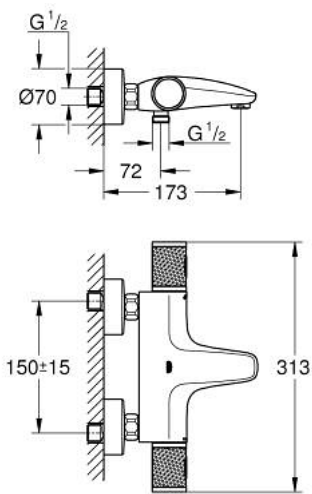

34 830 A00 GROHTHERM 1000 PERFORMANCE THERMOSTATIC BATH MIXER 1/2"

PRODUCT DESCRIPTION

- Tyc: hard graphite
- wall mounted
- GROHE CoolTouch safety housing
- GROHE LongLife finish
- GROHE SafeStop safety button at 38°C (calibration required)
- GROHE SafeStop Plus - optional temperature limiter at 43°C included
- GROHE TurboStat - compact cartridge with wax thermoelement
- GROHE ProGrip - with knurl structure
- integrated mixed water shut off
- GROHE AquaDimmer with multiple function:
- integrated GROHE EcoButton (economy button with economy stop for shower)
- flow control
- diverter: bath/shower
- shower bottom outlet 1/2"
- mousseur
- built-in non return valves
- dirt strainers
- protected against backflow
- S-unions
- metal escutcheon
- GROHE EcoJoy - Less water, perfect flow
- professional exclusive

34 830 A00 GROHTHERM 1000 PERFORMANCE THERMOSTATIC BATH MIXER 1/2"

SPARE PARTS

- 1: GRT 1000 Perf shut-off handle aquadimmer (Spare part-nr. 136066A000)
 - 2: Stop (Spare part-nr. 47977000)
 - 3: Aquadimmer (Spare part-nr. 12433000)
 - 4: Water flow (Spare part-nr. 47751000)
 - 5: GRT 1000 Performance (Spare part-nr. 136067A000)
 - 6: Fitting ring (Spare part-nr. 47743000)
 - 7: Thermostatic compact cartridge 1/2" (Spare part-nr. 47439000)
 - 8: Race (Spare part-nr. 47975000)
 - 9: flow control (Spare part-nr. 13952A00)
 - 10: Non-return valve (Spare part-nr. 08565000)
 - 11: Non-return valve (Spare part-nr. 47189A00)
 - 11.1: Dirt strainer (Spare part-nr. 0726400M)
 - 11.2: Non-return valve (Spare part-nr. 08565000)
 - 11.3: O-ring $\varnothing 17 \times \varnothing 2$ (Spare part-nr. 0305500M)
 - 12: s-union (Spare part-nr. 12662A00)
 - 13: Extension 3/4", 20 mm (Spare part-nr. 0713000M)*
 - 14: Special spanner (Spare part-nr. 19377000)*
 - 15: Socket spanner (Spare part-nr. 19332000)*
 - 16: GROHE TurboStat cartridge 1/2" (Spare part-nr. 47175000)*
- * Optional accessories