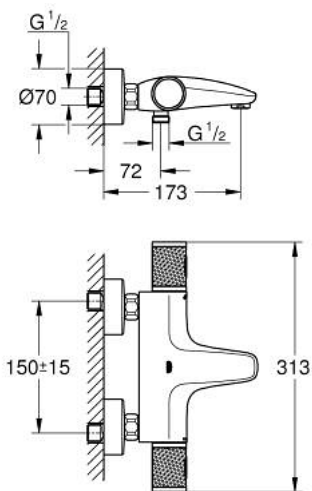

34 830 A00 GROHTHERM 1000 PERFORMANCE THERMOSTATIC BATH MIXER 1/2"

PRODUCT DESCRIPTION

- Түр: hard graphite
- wall mounted
- GROHE CoolTouch safety housing
- GROHE LongLife finish
- GROHE SafeStop safety button at 38°C (calibration required)
- GROHE SafeStop Plus - optional temperature limiter at 43°C included
- GROHE TurboStat - compact cartridge with wax thermostatic element
- GROHE ProGrip - with knurled structure
- integrated mixed water shut off
- GROHE AquaDimmer with multiple function:
 - FlowControl Button, one-button switch for full water flow to the shower
 - flow control
 - переключатель: ванна/душ
 - shower bottom outlet 1/2"
 - mousseur
 - built-in non return valves
 - dirt strainers
 - protected against backflow
 - S-unions
 - metal escutcheon
 - professional exclusive

34 830 A00 GROHTHERM 1000 PERFORMANCE THERMOSTATIC BATH MIXER 1/2"

SPARE PARTS

- 1: GRT 1000 Perf shut-off handle aquadimmer (Spare part-nr. 136066A000)
 - 2: Stop (Spare part-nr. 47977000)
 - 3: Aquadimmer (Spare part-nr. 12433000)
 - 4: Water flow (Spare part-nr. 47751000)
 - 5: GRT 1000 Performance (Spare part-nr. 136067A000)
 - 6: Fitting ring (Spare part-nr. 47743000)
 - 7: Thermostatic compact cartridge 1/2" (Spare part-nr. 47439000)
 - 8: Race (Spare part-nr. 47975000)
 - 9: flow control (Spare part-nr. 13952A00)
 - 10: Non-return valve (Spare part-nr. 08565000)
 - 11: Non-return valve (Spare part-nr. 47189A00)
 - 11.1: Dirt strainer (Spare part-nr. 0726400M)
 - 11.2: Non-return valve (Spare part-nr. 08565000)
 - 11.3: O-ring $\varnothing 17 \times \varnothing 2$ (Spare part-nr. 0305500M)
 - 12: s-union (Spare part-nr. 12662A00)
 - 13: Extension 3/4", 20 mm (Spare part-nr. 0713000M)*
 - 14: Special spanner (Spare part-nr. 19377000)*
 - 15: Socket spanner (Spare part-nr. 19332000)*
 - 16: GROHE TurboStat cartridge 1/2" (Spare part-nr. 47175000)*
- * Optional accessories