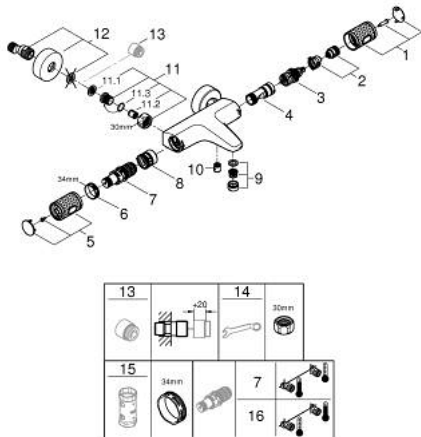

34 830 A00 GROHTHERM 1000 PERFORMANCE THERMOSTATIC BATH MIXER 1/2"

PRODUCT DESCRIPTION

- Tyc: hard graphite
- wall mounted
- GROHE CoolTouch safety housing
- GROHE LongLife finish
- GROHE SafeStop safety button at 38°C (calibration required)
- GROHE SafeStop Plus - optional temperature limiter at 43°C included
- GROHE TurboStat - compact cartridge with wax thermoelement
- GROHE ProGrip - with knurl structure
- integrated mixed water shut off
- GROHE AquaDimmer with multiple function:
- integrated GROHE EcoButton (economy button with economy stop for shower)
- flow control
- diverter: bath/shower
- shower bottom outlet 1/2"
- mousseur
- built-in non return valves
- dirt strainers
- protected against backflow
- S-unions
- metal escutcheon
- GROHE EcoJoy - Less water, perfect flow
- professional exclusive

34 830 A00 GROHTHERM 1000 PERFORMANCE THERMOSTATIC BATH MIXER 1/2"

SPARE PARTS

- 1: GRT 1000 Perf shut-off handle aquadimmer (Spare part-nr. 136066A000)
 - 2: Stop (Spare part-nr. 47977000)
 - 3: Aquadimmer (Spare part-nr. 12433000)
 - 4: Water flow (Spare part-nr. 47751000)
 - 5: GRT 1000 Performance (Spare part-nr. 136067A000)
 - 6: Fitting ring (Spare part-nr. 47743000)
 - 7: Thermostatic compact cartridge 1/2" (Spare part-nr. 47439000)
 - 8: Race (Spare part-nr. 47975000)
 - 9: flow control (Spare part-nr. 13952A00)
 - 10: Non-return valve (Spare part-nr. 08565000)
 - 11: Non-return valve (Spare part-nr. 47189A00)
 - 11.1: Dirt strainer (Spare part-nr. 0726400M)
 - 11.2: Non-return valve (Spare part-nr. 08565000)
 - 11.3: O-ring $\varnothing 17 \times \varnothing 2$ (Spare part-nr. 0305500M)
 - 12: s-union (Spare part-nr. 12662A00)
 - 13: Extension 3/4", 20 mm (Spare part-nr. 0713000M)*
 - 14: Special spanner (Spare part-nr. 19377000)*
 - 15: Socket spanner (Spare part-nr. 19332000)*
 - 16: GROHE TurboStat cartridge 1/2" (Spare part-nr. 47175000)*
- * Optional accessories