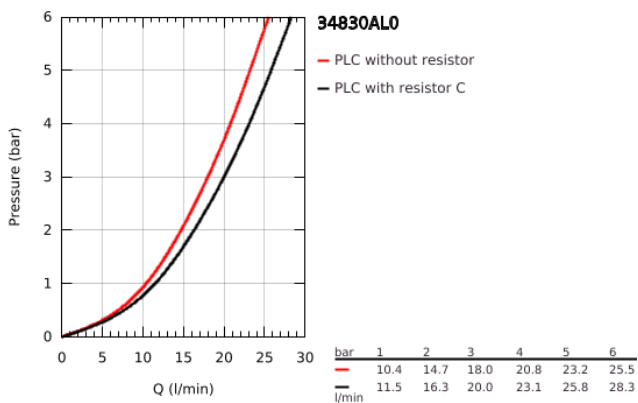

34 830 AL0 GROHTHERM 1000 PERFORMANCE THERMOSTATIC BATH MIXER 1/2"

PRODUCT DESCRIPTION

- Colour: brushed hard graphite
- wall mounted
- GROHE CoolTouch safety housing
- GROHE LongLife finish
- GROHE SafeStop - safety button at 38°C
- GROHE SafeStop Plus - optional temperature limiter at 43°C included
- GROHE TurboStat - compact cartridge with wax thermoelement
- GROHE ProGrip - with knurled structure
- integrated mixed water shut off
- GROHE AquaDimmer with multiple function:
 - FlowControl Button, one-button switch for full water flow to the shower
 - flow control
 - diverter: bath/shower
 - shower bottom outlet 1/2"
 - mousseur
 - built-in non return valves
 - dirt strainers
 - protected against backflow
 - S-unions
 - metal escutcheon
 - professional exclusive

34 830 AL0 GROHTHERM 1000 PERFORMANCE THERMOSTATIC BATH MIXER 1/2"

SPARE PARTS

- 1: GRT 1000 Perf shut-off handle aquadimmer (Spare part-nr. 136066AL00)
 - 2: Temperature limiter (Spare part-nr. 47977000)
 - 3: Aquadimmer (Spare part-nr. 12433000)
 - 4: Water flow (Spare part-nr. 47751000)
 - 5: GRT 1000 Performance (Spare part-nr. 136067AL00)
 - 6: retaining ring (Spare part-nr. 47743000)
 - 7: Thermostatic compact cartridge 1/2" (Spare part-nr. 47439000)
 - 8: Race (Spare part-nr. 47975000)
 - 9: Mousseur (Spare part-nr. 13952AL0)
 - 10: Non-return valve (Spare part-nr. 08565000)
 - 11: Non-return valve (Spare part-nr. 47189AL0)
 - 11.1: Filter (Spare part-nr. 0726400M)
 - 11.2: Non-return valve (Spare part-nr. 08565000)
 - 11.3: O-Ring Ø17 x Ø2 (Spare part-nr. 0305500M)
 - 12: S-union (Spare part-nr. 12662AL0)
 - 13: Extension 3/4", 20 mm (Spare part-nr. 0713000M)*
 - 14: Special spanner (Spare part-nr. 19377000)*
 - 15: Socket spanner (Spare part-nr. 19332000)*
 - 16: GROHE TurboStat cartridge 1/2" (Spare part-nr. 47175000)*
- * Optional accessories