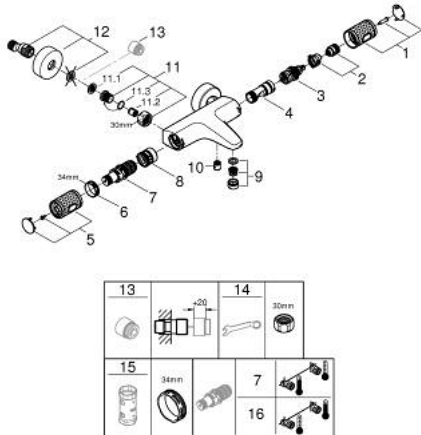

### PRODUCT DESCRIPTION

- Colour: brushed hard graphite
- wall mounted
- GROHE CoolTouch safety housing
- GROHE LongLife finish
- GROHE SafeStop - safety button at 38°C
- GROHE SafeStop Plus - optional temperature limiter at 43°C included
- GROHE TurboStat - compact cartridge with wax thermoelement
- GROHE ProGrip - with knurl structure
- integrated mixed water shut off
- GROHE AquaDimmer with multiple function:
  - integrated GROHE EcoButton (economy button with economy stop for shower)
- flow control
- diverter: bath/shower
- shower bottom outlet 1/2"
- mousseur
- built-in non return valves
- dirt strainers
- protected against backflow
- S-unions
- metal escutcheon
- GROHE EcoJoy - less water, perfect flow
- professional exclusive

### SPARE PARTS

- 1: GRT 1000 Perf shut-off handle aquadimmer (Spare part-nr. 136066AL00)
  - 2: Temperature limiter (Spare part-nr. 47977000)
  - 3: Aquadimmer (Spare part-nr. 12433000)
  - 4: Water flow (Spare part-nr. 47751000)
  - 5: GRT 1000 Performance (Spare part-nr. 136067AL00)
  - 6: retaining ring (Spare part-nr. 47743000)
  - 7: Thermostatic compact cartridge 1/2" (Spare part-nr. 47439000)
  - 8: Race (Spare part-nr. 47975000)
  - 9: Mousseur (Spare part-nr. 13952AL0)
  - 10: Non-return valve (Spare part-nr. 08565000)
  - 11: Non-return valve (Spare part-nr. 47189AL0)
  - 11.1: Filter (Spare part-nr. 0726400M)
  - 11.2: Non-return valve (Spare part-nr. 08565000)
  - 11.3: O-Ring Ø17 x Ø2 (Spare part-nr. 0305500M)
  - 12: S-union (Spare part-nr. 12662AL0)
  - 13: Extension 3/4", 20 mm (Spare part-nr. 0713000M)\*
  - 14: Special spanner (Spare part-nr. 19377000)\*
  - 15: Socket spanner (Spare part-nr. 19332000)\*
  - 16: GROHE TurboStat cartridge 1/2" (Spare part-nr. 47175000)\*
- \* Optional accessories