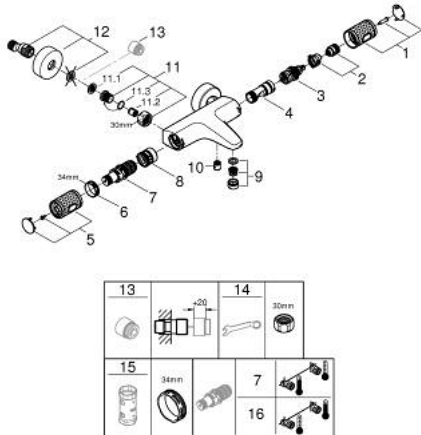

34 830 AL0 GROHTHERM 1000 PERFORMANCE THERMOSTATIC BATH MIXER 1/2"

SPARE PARTS

1. 1: GRT 1000 Perf shut-off handle aquadimmer (Spare part-nr. 136066AL00)
   - 2: Temperature limiter (Spare part-nr. 47977000)
   - 3: Aquadimmer (Spare part-nr. 12433000)
   - 4: Water flow (Spare part-nr. 47751000)
   - 5: GRT 1000 Performance (Spare part-nr. 136067AL00)
   - 6: retaining ring (Spare part-nr. 47743000)
   - 7: Thermostatic compact cartridge 1/2" (Spare part-nr. 47439000)
   - 8: Race (Spare part-nr. 47975000)
   - 9: Mousseur (Spare part-nr. 13952AL0)
   - 10: Non-return valve (Spare part-nr. 08565000)
   - 11: Non-return valve (Spare part-nr. 47189AL0)
   - 11.1: Filter (Spare part-nr. 0726400M)
   - 11.2: Non-return valve (Spare part-nr. 08565000)
   - 11.3: O-Ring Ø17 x Ø2 (Spare part-nr. 0305500M)
   - 12: S-union (Spare part-nr. 12662AL0)
   - 13: Extension 3/4", 20 mm (Spare part-nr. 0713000M)*
   - 14: Special spanner (Spare part-nr. 19377000)*
   - 15: Socket spanner (Spare part-nr. 19332000)*
   - 16: GROHE TurboStat cartridge 1/2" (Spare part-nr. 47175000)*
2. Optional accessories