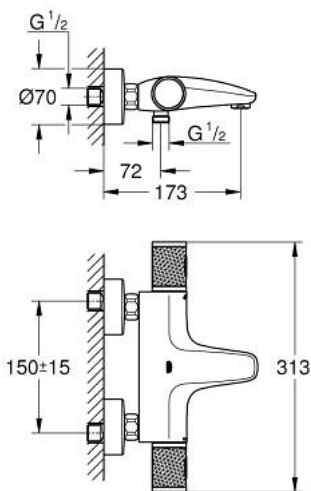

## 34 830 AL0 GROHTHERM 1000 PERFORMANCE THERMOSTATIC BATH MIXER 1/2"

### PRODUCT DESCRIPTION

- Colour: brushed hard graphite
- wall mounted
- GROHE CoolTouch safety housing
- GROHE LongLife finish
- GROHE SafeStop - safety button at 38°C
- GROHE SafeStop Plus - optional temperature limiter at 43°C included
- GROHE TurboStat - compact cartridge with wax thermoelement
- GROHE ProGrip - with knurl structure
- integrated mixed water shut off
- GROHE AquaDimmer with multiple function:
  - integrated GROHE EcoButton (economy button with economy stop for shower)
- flow control
- diverter: bath/shower
- shower bottom outlet 1/2"
- mousseur
- built-in non return valves
- dirt strainers
- protected against backflow
- S-unions
- metal escutcheon
- GROHE EcoJoy - less water, perfect flow
- professional exclusive

### SPARE PARTS

- 1: GRT 1000 Perf shut-off handle aquadimmer (Spare part-nr. 136066AL00)
  - 2: Temperature limiter (Spare part-nr. 47977000)
  - 3: Aquadimmer (Spare part-nr. 12433000)
  - 4: Water flow (Spare part-nr. 47751000)
  - 5: GRT 1000 Performance (Spare part-nr. 136067AL00)
  - 6: retaining ring (Spare part-nr. 47743000)
  - 7: Thermostatic compact cartridge 1/2" (Spare part-nr. 47439000)
  - 8: Race (Spare part-nr. 47975000)
  - 9: Mousseur (Spare part-nr. 13952AL0)
  - 10: Non-return valve (Spare part-nr. 08565000)
  - 11: Non-return valve (Spare part-nr. 47189AL0)
  - 11.1: Filter (Spare part-nr. 0726400M)
  - 11.2: Non-return valve (Spare part-nr. 08565000)
  - 11.3: O-Ring Ø17 x Ø2 (Spare part-nr. 0305500M)
  - 12: S-union (Spare part-nr. 12662AL0)
  - 13: Extension 3/4", 20 mm (Spare part-nr. 0713000M)\*
  - 14: Special spanner (Spare part-nr. 19377000)\*
  - 15: Socket spanner (Spare part-nr. 19332000)\*
  - 16: GROHE TurboStat cartridge 1/2" (Spare part-nr. 47175000)\*
- \* Optional accessories