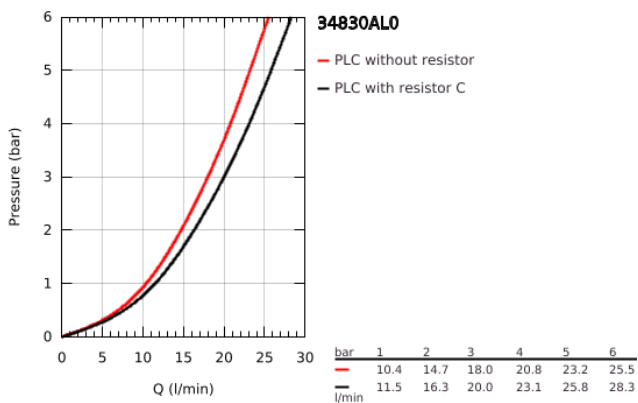

## 34 830 AL0 GROHTHERM 1000 PERFORMANCE THERMOSTATIC BATH MIXER 1/2"

### PRODUCT DESCRIPTION

- Colour: brushed hard graphite
- wall mounted
- GROHE CoolTouch safety housing
- GROHE LongLife finish
- GROHE SafeStop - safety button at 38°C
- GROHE SafeStop Plus - optional temperature limiter at 43°C included
- GROHE TurboStat - compact cartridge with wax thermoelement
- GROHE ProGrip - with knurl structure
- integrated mixed water shut off
- GROHE AquaDimmer with multiple function:
  - integrated GROHE EcoButton (economy button with economy stop for shower)
- flow control
- diverter: bath/shower
- shower bottom outlet 1/2"
- mousseur
- built-in non return valves
- dirt strainers
- protected against backflow
- S-unions
- metal escutcheon
- GROHE EcoJoy - less water, perfect flow
- professional exclusive