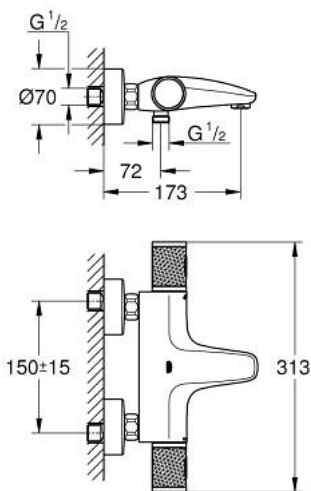

34 830 AL0 GROHTHERM 1000 PERFORMANCE THERMOSTATIC BATH MIXER 1/2"

PRODUCT DESCRIPTION

- Colour: brushed hard graphite
- wall mounted
- GROHE CoolTouch safety housing
- GROHE LongLife finish
- GROHE SafeStop - safety button at 38°C
- GROHE SafeStop Plus - optional temperature limiter at 43°C included
- GROHE TurboStat - compact cartridge with wax thermoelement
- GROHE ProGrip - with knurled structure
- integrated mixed water shut off
- GROHE AquaDimmer with multiple function:
 - FlowControl Button, one-button switch for full water flow to the shower
 - flow control
 - diverter: bath/shower
 - shower bottom outlet 1/2"
 - mousseur
 - built-in non return valves
 - dirt strainers
 - protected against backflow
 - S-unions
 - metal escutcheon
 - professional exclusive

34 830 AL0 GROHTHERM 1000 PERFORMANCE THERMOSTATIC BATH MIXER 1/2"

SPARE PARTS

- 1: GRT 1000 Perf shut-off handle aquadimmer (Spare part-nr. 136066AL00)
 - 2: Temperature limiter (Spare part-nr. 47977000)
 - 3: Aquadimmer (Spare part-nr. 12433000)
 - 4: Water flow (Spare part-nr. 47751000)
 - 5: GRT 1000 Performance (Spare part-nr. 136067AL00)
 - 6: retaining ring (Spare part-nr. 47743000)
 - 7: Thermostatic compact cartridge 1/2" (Spare part-nr. 47439000)
 - 8: Race (Spare part-nr. 47975000)
 - 9: Mousseur (Spare part-nr. 13952AL0)
 - 10: Non-return valve (Spare part-nr. 08565000)
 - 11: Non-return valve (Spare part-nr. 47189AL0)
 - 11.1: Filter (Spare part-nr. 0726400M)
 - 11.2: Non-return valve (Spare part-nr. 08565000)
 - 11.3: O-Ring Ø17 x Ø2 (Spare part-nr. 0305500M)
 - 12: S-union (Spare part-nr. 12662AL0)
 - 13: Extension 3/4", 20 mm (Spare part-nr. 0713000M)*
 - 14: Special spanner (Spare part-nr. 19377000)*
 - 15: Socket spanner (Spare part-nr. 19332000)*
 - 16: GROHE TurboStat cartridge 1/2" (Spare part-nr. 47175000)*
- * Optional accessories