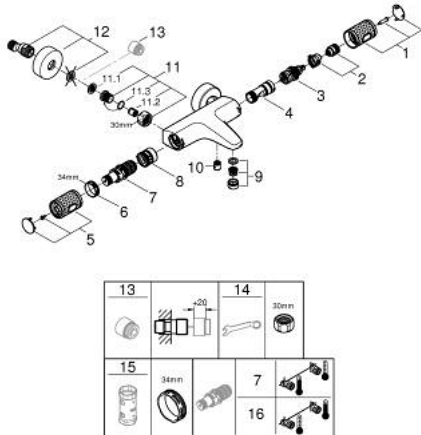

34 830 AL0 GROHTHERM 1000 PERFORMANCE THERMOSTATIC BATH MIXER 1/2"

PRODUCT DESCRIPTION

- Түс: brushed hard graphite
- wall mounted
- GROHE CoolTouch safety housing
- GROHE LongLife finish
- GROHE SafeStop safety button at 38°C (calibration required)
- GROHE SafeStop Plus - optional temperature limiter at 43°C included
- GROHE TurboStat - compact cartridge with wax thermostatic element
- GROHE ProGrip - with knurled structure
- integrated mixed water shut off
- GROHE AquaDimmer with multiple function:
 - FlowControl Button, one-button switch for full water flow to the shower
 - flow control
 - переключатель: ванна/душ
 - shower bottom outlet 1/2"
 - mousseur
 - built-in non return valves
 - dirt strainers
 - protected against backflow
 - S-unions
 - metal escutcheon
 - professional exclusive

34 830 AL0 GROHTHERM 1000 PERFORMANCE THERMOSTATIC BATH MIXER 1/2"

SPARE PARTS

- 1: GRT 1000 Perf shut-off handle aquadimmer (Spare part-nr. 136066AL00)
 - 2: Stop (Spare part-nr. 47977000)
 - 3: Aquadimmer (Spare part-nr. 12433000)
 - 4: Water flow (Spare part-nr. 47751000)
 - 5: GRT 1000 Performance (Spare part-nr. 136067AL00)
 - 6: Fitting ring (Spare part-nr. 47743000)
 - 7: Thermostatic compact cartridge 1/2" (Spare part-nr. 47439000)
 - 8: Race (Spare part-nr. 47975000)
 - 9: Mousseur (Spare part-nr. 13952AL0)
 - 10: Non-return valve (Spare part-nr. 08565000)
 - 11: Non-return valve (Spare part-nr. 47189AL0)
 - 11.1: Dirt strainer (Spare part-nr. 0726400M)
 - 11.2: Non-return valve (Spare part-nr. 08565000)
 - 11.3: O-ring $\varnothing 17 \times \varnothing 2$ (Spare part-nr. 0305500M)
 - 12: S-union (Spare part-nr. 12662AL0)
 - 13: Extension 3/4", 20 mm (Spare part-nr. 0713000M)*
 - 14: Special spanner (Spare part-nr. 19377000)*
 - 15: Socket spanner (Spare part-nr. 19332000)*
 - 16: GROHE TurboStat cartridge 1/2" (Spare part-nr. 47175000)*
- * Optional accessories