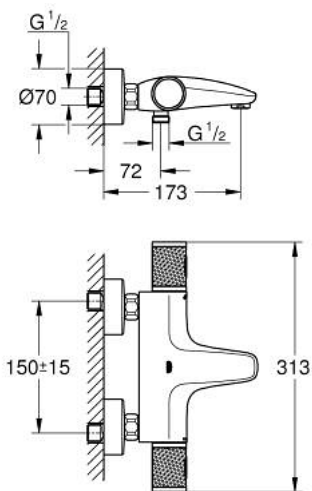

34 830 AL0 GROHTHERM 1000 PERFORMANCE THERMOSTATIC BATH MIXER 1/2"

PRODUCT DESCRIPTION

- Түс: brushed hard graphite
- wall mounted
- GROHE CoolTouch safety housing
- GROHE LongLife finish
- GROHE SafeStop safety button at 38°C (calibration required)
- GROHE SafeStop Plus - optional temperature limiter at 43°C included
- GROHE TurboStat - compact cartridge with wax thermostatic element
- GROHE ProGrip - with knurled structure
- integrated mixed water shut off
- GROHE AquaDimmer with multiple function:
 - FlowControl Button, one-button switch for full water flow to the shower
 - flow control
 - переключатель: ванна/душ
 - shower bottom outlet 1/2"
 - mousseur
 - built-in non return valves
 - dirt strainers
 - protected against backflow
 - S-unions
 - metal escutcheon
 - professional exclusive

34 830 AL0 GROHTHERM 1000 PERFORMANCE THERMOSTATIC BATH MIXER 1/2"

SPARE PARTS

- 1: GRT 1000 Perf shut-off handle aquadimmer (Spare part-nr. 136066AL00)
 - 2: Stop (Spare part-nr. 47977000)
 - 3: Aquadimmer (Spare part-nr. 12433000)
 - 4: Water flow (Spare part-nr. 47751000)
 - 5: GRT 1000 Performance (Spare part-nr. 136067AL00)
 - 6: Fitting ring (Spare part-nr. 47743000)
 - 7: Thermostatic compact cartridge 1/2" (Spare part-nr. 47439000)
 - 8: Race (Spare part-nr. 47975000)
 - 9: Mousseur (Spare part-nr. 13952AL0)
 - 10: Non-return valve (Spare part-nr. 08565000)
 - 11: Non-return valve (Spare part-nr. 47189AL0)
 - 11.1: Dirt strainer (Spare part-nr. 0726400M)
 - 11.2: Non-return valve (Spare part-nr. 08565000)
 - 11.3: O-ring $\varnothing 17 \times \varnothing 2$ (Spare part-nr. 0305500M)
 - 12: S-union (Spare part-nr. 12662AL0)
 - 13: Extension 3/4", 20 mm (Spare part-nr. 0713000M)*
 - 14: Special spanner (Spare part-nr. 19377000)*
 - 15: Socket spanner (Spare part-nr. 19332000)*
 - 16: GROHE TurboStat cartridge 1/2" (Spare part-nr. 47175000)*
- * Optional accessories