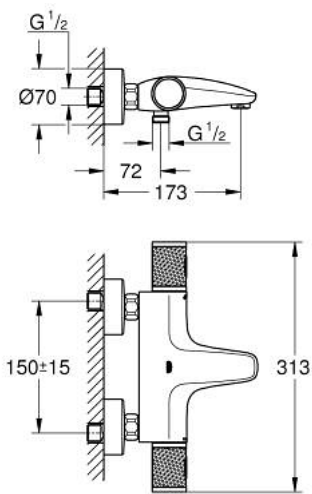

## 34 830 AL0 GROHTHERM 1000 PERFORMANCE THERMOSTATIC BATH MIXER 1/2"

### PRODUCT DESCRIPTION

- Tyc: brushed hard graphite
- wall mounted
- GROHE CoolTouch safety housing
- GROHE LongLife finish
- GROHE SafeStop safety button at 38°C ( calibration required )
- GROHE SafeStop Plus - optional temperature limiter at 43°C included
- GROHE TurboStat - compact cartridge with wax thermoelement
- GROHE ProGrip - with knurl structure
- integrated mixed water shut off
- GROHE AquaDimmer with multiple function:
- integrated GROHE EcoButton (economy button with economy stop for shower)
- flow control
- diverter: bath/shower
- shower bottom outlet 1/2"
- mousseur
- built-in non return valves
- dirt strainers
- protected against backflow
- S-unions
- metal escutcheon
- GROHE EcoJoy - Less water, perfect flow
- professional exclusive

### SPARE PARTS

- 1: GRT 1000 Perf shut-off handle aquadimmer (Spare part-nr. 136066AL00)
  - 2: Stop (Spare part-nr. 47977000)
  - 3: Aquadimmer (Spare part-nr. 12433000)
  - 4: Water flow (Spare part-nr. 47751000)
  - 5: GRT 1000 Performance (Spare part-nr. 136067AL00)
  - 6: Fitting ring (Spare part-nr. 47743000)
  - 7: Thermostatic compact cartridge 1/2" (Spare part-nr. 47439000)
  - 8: Race (Spare part-nr. 47975000)
  - 9: Mousseur (Spare part-nr. 13952AL0)
  - 10: Non-return valve (Spare part-nr. 08565000)
  - 11: Non-return valve (Spare part-nr. 47189AL0)
  - 11.1: Dirt strainer (Spare part-nr. 0726400M)
  - 11.2: Non-return valve (Spare part-nr. 08565000)
  - 11.3: O-ring  $\varnothing 17 \times \varnothing 2$  (Spare part-nr. 0305500M)
  - 12: S-union (Spare part-nr. 12662AL0)
  - 13: Extension 3/4", 20 mm (Spare part-nr. 0713000M)\*
  - 14: Special spanner (Spare part-nr. 19377000)\*
  - 15: Socket spanner (Spare part-nr. 19332000)\*
  - 16: GROHE TurboStat cartridge 1/2" (Spare part-nr. 47175000)\*
- \* Optional accessories