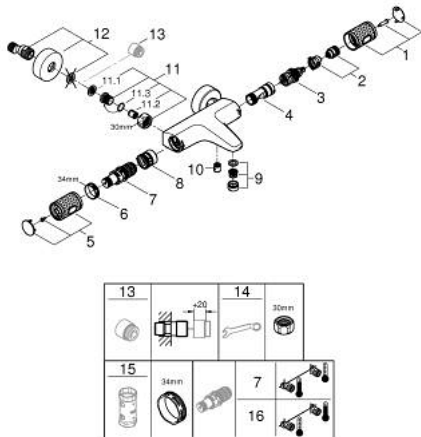

### PRODUCT DESCRIPTION

- Tyc: brushed hard graphite
- wall mounted
- GROHE CoolTouch safety housing
- GROHE LongLife finish
- GROHE SafeStop safety button at 38°C ( calibration required )
- GROHE SafeStop Plus - optional temperature limiter at 43°C included
- GROHE TurboStat - compact cartridge with wax thermoelement
- GROHE ProGrip - with knurl structure
- integrated mixed water shut off
- GROHE AquaDimmer with multiple function:
- integrated GROHE EcoButton (economy button with economy stop for shower)
- flow control
- diverter: bath/shower
- shower bottom outlet 1/2"
- mousseur
- built-in non return valves
- dirt strainers
- protected against backflow
- S-unions
- metal escutcheon
- GROHE EcoJoy - Less water, perfect flow
- professional exclusive

### SPARE PARTS

- 1: GRT 1000 Perf shut-off handle aquadimmer (Spare part-nr. 136066AL00)
  - 2: Stop (Spare part-nr. 47977000)
  - 3: Aquadimmer (Spare part-nr. 12433000)
  - 4: Water flow (Spare part-nr. 47751000)
  - 5: GRT 1000 Performance (Spare part-nr. 136067AL00)
  - 6: Fitting ring (Spare part-nr. 47743000)
  - 7: Thermostatic compact cartridge 1/2" (Spare part-nr. 47439000)
  - 8: Race (Spare part-nr. 47975000)
  - 9: Mousseur (Spare part-nr. 13952AL0)
  - 10: Non-return valve (Spare part-nr. 08565000)
  - 11: Non-return valve (Spare part-nr. 47189AL0)
  - 11.1: Dirt strainer (Spare part-nr. 0726400M)
  - 11.2: Non-return valve (Spare part-nr. 08565000)
  - 11.3: O-ring  $\varnothing 17 \times \varnothing 2$  (Spare part-nr. 0305500M)
  - 12: S-union (Spare part-nr. 12662AL0)
  - 13: Extension 3/4", 20 mm (Spare part-nr. 0713000M)\*
  - 14: Special spanner (Spare part-nr. 19377000)\*
  - 15: Socket spanner (Spare part-nr. 19332000)\*
  - 16: GROHE TurboStat cartridge 1/2" (Spare part-nr. 47175000)\*
- \* Optional accessories