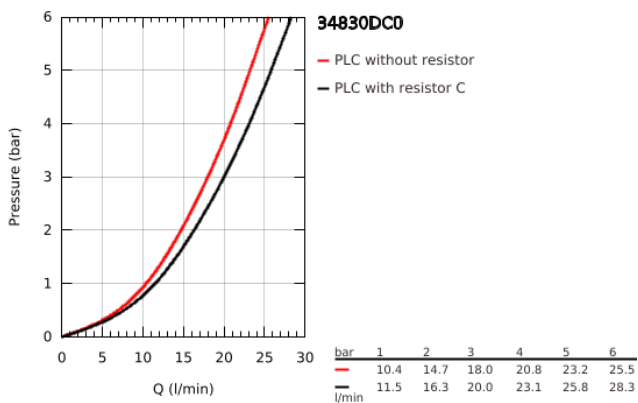

34 830 DC0 GROHTHERM 1000 PERFORMANCE THERMOSTATIC BATH MIXER 1/2"

PRODUCT DESCRIPTION

- Colour: supersteel
- wall mounted
- GROHE CoolTouch safety housing
- GROHE LongLife finish
- GROHE SafeStop - safety button at 38°C
- GROHE SafeStop Plus - optional temperature limiter at 43°C included
- GROHE TurboStat - compact cartridge with wax thermoelement
- GROHE ProGrip - with knurl structure
- integrated mixed water shut off
- GROHE AquaDimmer with multiple function:
- integrated GROHE EcoButton (economy button with economy stop for shower)
- flow control
- diverter: bath/shower
- shower bottom outlet 1/2"
- mousseur
- built-in non return valves
- dirt strainers
- protected against backflow
- S-unions
- metal escutcheon
- GROHE EcoJoy - less water, perfect flow
- professional exclusive

34 830 DC0 GROHTHERM 1000 PERFORMANCE THERMOSTATIC BATH MIXER 1/2"

SPARE PARTS

- 1: GRT 1000 Perf shut-off handle aquadimmer (Spare part-nr. 136066DC00)
 - 2: Temperature limiter (Spare part-nr. 47977000)
 - 3: Aquadimmer (Spare part-nr. 12433000)
 - 4: Water flow (Spare part-nr. 47751000)
 - 5: GRT 1000 Performance (Spare part-nr. 136067DC00)
 - 6: retaining ring (Spare part-nr. 47743000)
 - 7: Thermostatic compact cartridge 1/2" (Spare part-nr. 47439000)
 - 8: Race (Spare part-nr. 47975000)
 - 9: Mousseur (Spare part-nr. 13952DC0)
 - 10: Non-return valve (Spare part-nr. 08565000)
 - 11: Non-return valve (Spare part-nr. 47189DC0)
 - 11.1: Filter (Spare part-nr. 0726400M)
 - 11.2: Non-return valve (Spare part-nr. 08565000)
 - 11.3: O-Ring Ø17 x Ø2 (Spare part-nr. 0305500M)
 - 12: S-union (Spare part-nr. 12662DC0)
 - 13: Extension 3/4", 20 mm (Spare part-nr. 0713000M)*
 - 14: Special spanner (Spare part-nr. 19377000)*
 - 15: Socket spanner (Spare part-nr. 19332000)*
 - 16: GROHE TurboStat cartridge 1/2" (Spare part-nr. 47175000)*
- * Optional accessories