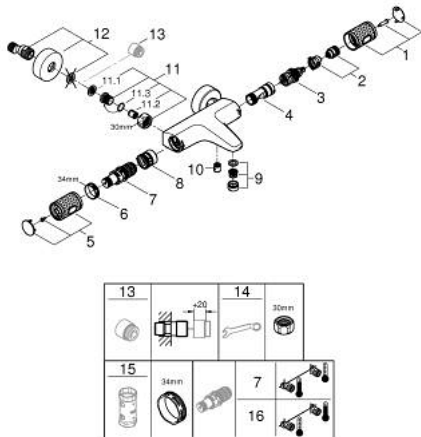

34 830 DC0 GROHTHERM 1000 PERFORMANCE THERMOSTATIC BATH MIXER 1/2"

PRODUCT DESCRIPTION

- Colour: supersteel
- wall mounted
- GROHE CoolTouch safety housing
- GROHE LongLife finish
- GROHE SafeStop - safety button at 38°C
- GROHE SafeStop Plus - optional temperature limiter at 43°C included
- GROHE TurboStat - compact cartridge with wax thermoelement
- GROHE ProGrip - with knurled structure
- integrated mixed water shut off
- GROHE AquaDimmer with multiple function:
 - FlowControl Button, one-button switch for full water flow to the shower
 - flow control
 - diverter: bath/shower
 - shower bottom outlet 1/2"
 - mousseur
 - built-in non return valves
 - dirt strainers
 - protected against backflow
 - S-unions
 - metal escutcheon
 - professional exclusive

34 830 DC0 GROHTHERM 1000 PERFORMANCE THERMOSTATIC BATH MIXER 1/2"

SPARE PARTS

- 1: GRT 1000 Perf shut-off handle aquadimmer (Spare part-nr. 136066DC00)
 - 2: Temperature limiter (Spare part-nr. 47977000)
 - 3: Aquadimmer (Spare part-nr. 12433000)
 - 4: Water flow (Spare part-nr. 47751000)
 - 5: GRT 1000 Performance (Spare part-nr. 136067DC00)
 - 6: retaining ring (Spare part-nr. 47743000)
 - 7: Thermostatic compact cartridge 1/2" (Spare part-nr. 47439000)
 - 8: Race (Spare part-nr. 47975000)
 - 9: Mousseur (Spare part-nr. 13952DC0)
 - 10: Non-return valve (Spare part-nr. 08565000)
 - 11: Non-return valve (Spare part-nr. 47189DC0)
 - 11.1: Filter (Spare part-nr. 0726400M)
 - 11.2: Non-return valve (Spare part-nr. 08565000)
 - 11.3: O-Ring $\varnothing 17 \times \varnothing 2$ (Spare part-nr. 0305500M)
 - 12: S-union (Spare part-nr. 12662DC0)
 - 13: Extension 3/4", 20 mm (Spare part-nr. 0713000M)*
 - 14: Special spanner (Spare part-nr. 19377000)*
 - 15: Socket spanner (Spare part-nr. 19332000)*
 - 16: GROHE TurboStat cartridge 1/2" (Spare part-nr. 47175000)*
- * Optional accessories