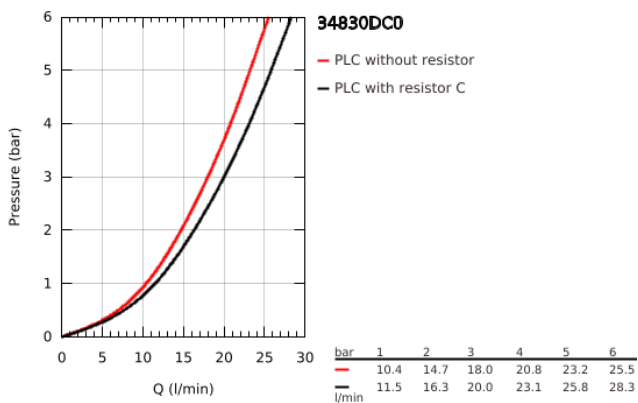

34 830 DC0 GROHTHERM 1000 PERFORMANCE THERMOSTATIC BATH MIXER 1/2"

PRODUCT DESCRIPTION

- Colour: supersteel
- wall mounted
- GROHE CoolTouch safety housing
- GROHE LongLife finish
- GROHE SafeStop - safety button at 38°C
- GROHE SafeStop Plus - optional temperature limiter at 43°C included
- GROHE TurboStat - compact cartridge with wax thermoelement
- GROHE ProGrip - with knurled structure
- integrated mixed water shut off
- GROHE AquaDimmer with multiple function:
 - FlowControl Button, one-button switch for full water flow to the shower
 - flow control
 - diverter: bath/shower
 - shower bottom outlet 1/2"
 - mousseur
 - built-in non return valves
 - dirt strainers
 - protected against backflow
 - S-unions
 - metal escutcheon
 - professional exclusive

34 830 DC0 GROHTHERM 1000 PERFORMANCE THERMOSTATIC BATH MIXER 1/2"

SPARE PARTS

- 1: GRT 1000 Perf shut-off handle aquadimmer (Spare part-nr. 136066DC00)
 - 2: Temperature limiter (Spare part-nr. 47977000)
 - 3: Aquadimmer (Spare part-nr. 12433000)
 - 4: Water flow (Spare part-nr. 47751000)
 - 5: GRT 1000 Performance (Spare part-nr. 136067DC00)
 - 6: retaining ring (Spare part-nr. 47743000)
 - 7: Thermostatic compact cartridge 1/2" (Spare part-nr. 47439000)
 - 8: Race (Spare part-nr. 47975000)
 - 9: Mousseur (Spare part-nr. 13952DC0)
 - 10: Non-return valve (Spare part-nr. 08565000)
 - 11: Non-return valve (Spare part-nr. 47189DC0)
 - 11.1: Filter (Spare part-nr. 0726400M)
 - 11.2: Non-return valve (Spare part-nr. 08565000)
 - 11.3: O-Ring $\varnothing 17 \times \varnothing 2$ (Spare part-nr. 0305500M)
 - 12: S-union (Spare part-nr. 12662DC0)
 - 13: Extension 3/4", 20 mm (Spare part-nr. 0713000M)*
 - 14: Special spanner (Spare part-nr. 19377000)*
 - 15: Socket spanner (Spare part-nr. 19332000)*
 - 16: GROHE TurboStat cartridge 1/2" (Spare part-nr. 47175000)*
- * Optional accessories