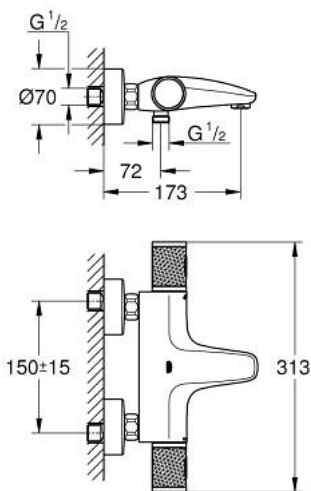

34 830 DC0 GROHTHERM 1000 PERFORMANCE THERMOSTATIC BATH MIXER 1/2"

PRODUCT DESCRIPTION

- Colour: supersteel
- wall mounted
- GROHE CoolTouch safety housing
- GROHE LongLife finish
- GROHE SafeStop - safety button at 38°C
- GROHE SafeStop Plus - optional temperature limiter at 43°C included
- GROHE TurboStat - compact cartridge with wax thermoelement
- GROHE ProGrip - with knurled structure
- integrated mixed water shut off
- GROHE AquaDimmer with multiple function:
 - FlowControl Button, one-button switch for full water flow to the shower
 - flow control
 - diverter: bath/shower
 - shower bottom outlet 1/2"
 - mousseur
 - built-in non return valves
 - dirt strainers
 - protected against backflow
 - S-unions
 - metal escutcheon
 - professional exclusive

34 830 DC0 GROHTHERM 1000 PERFORMANCE THERMOSTATIC BATH MIXER 1/2"

SPARE PARTS

- 1: GRT 1000 Perf shut-off handle aquadimmer (Spare part-nr. 136066DC00)
 - 2: Temperature limiter (Spare part-nr. 47977000)
 - 3: Aquadimmer (Spare part-nr. 12433000)
 - 4: Water flow (Spare part-nr. 47751000)
 - 5: GRT 1000 Performance (Spare part-nr. 136067DC00)
 - 6: retaining ring (Spare part-nr. 47743000)
 - 7: Thermostatic compact cartridge 1/2" (Spare part-nr. 47439000)
 - 8: Race (Spare part-nr. 47975000)
 - 9: Mousseur (Spare part-nr. 13952DC0)
 - 10: Non-return valve (Spare part-nr. 08565000)
 - 11: Non-return valve (Spare part-nr. 47189DC0)
 - 11.1: Filter (Spare part-nr. 0726400M)
 - 11.2: Non-return valve (Spare part-nr. 08565000)
 - 11.3: O-Ring $\varnothing 17 \times \varnothing 2$ (Spare part-nr. 0305500M)
 - 12: S-union (Spare part-nr. 12662DC0)
 - 13: Extension 3/4", 20 mm (Spare part-nr. 0713000M)*
 - 14: Special spanner (Spare part-nr. 19377000)*
 - 15: Socket spanner (Spare part-nr. 19332000)*
 - 16: GROHE TurboStat cartridge 1/2" (Spare part-nr. 47175000)*
- * Optional accessories