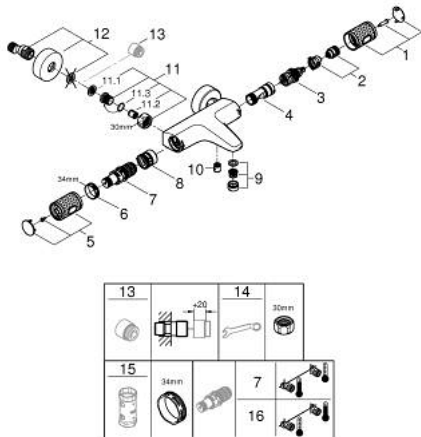

34 830 DC0 GROHTHERM 1000 PERFORMANCE THERMOSTATIC BATH MIXER 1/2"

PRODUCT DESCRIPTION

- Colour: supersteel
- wall mounted
- GROHE CoolTouch safety housing
- GROHE LongLife finish
- GROHE SafeStop - safety button at 38°C
- GROHE SafeStop Plus - optional temperature limiter at 43°C included
- GROHE TurboStat - compact cartridge with wax thermoelement
- GROHE ProGrip - with knurl structure
- integrated mixed water shut off
- GROHE AquaDimmer with multiple function:
- integrated GROHE EcoButton (economy button with economy stop for shower)
- flow control
- diverter: bath/shower
- shower bottom outlet 1/2"
- mousseur
- built-in non return valves
- dirt strainers
- protected against backflow
- S-unions
- metal escutcheon
- GROHE EcoJoy - less water, perfect flow
- professional exclusive

34 830 DC0 GROHTHERM 1000 PERFORMANCE THERMOSTATIC BATH MIXER 1/2"

SPARE PARTS

- 1: GRT 1000 Perf shut-off handle aquadimmer (Spare part-nr. 136066DC00)
 - 2: Temperature limiter (Spare part-nr. 47977000)
 - 3: Aquadimmer (Spare part-nr. 12433000)
 - 4: Water flow (Spare part-nr. 47751000)
 - 5: GRT 1000 Performance (Spare part-nr. 136067DC00)
 - 6: retaining ring (Spare part-nr. 47743000)
 - 7: Thermostatic compact cartridge 1/2" (Spare part-nr. 47439000)
 - 8: Race (Spare part-nr. 47975000)
 - 9: Mousseur (Spare part-nr. 13952DC0)
 - 10: Non-return valve (Spare part-nr. 08565000)
 - 11: Non-return valve (Spare part-nr. 47189DC0)
 - 11.1: Filter (Spare part-nr. 0726400M)
 - 11.2: Non-return valve (Spare part-nr. 08565000)
 - 11.3: O-Ring Ø17 x Ø2 (Spare part-nr. 0305500M)
 - 12: S-union (Spare part-nr. 12662DC0)
 - 13: Extension 3/4", 20 mm (Spare part-nr. 0713000M)*
 - 14: Special spanner (Spare part-nr. 19377000)*
 - 15: Socket spanner (Spare part-nr. 19332000)*
 - 16: GROHE TurboStat cartridge 1/2" (Spare part-nr. 47175000)*
- * Optional accessories