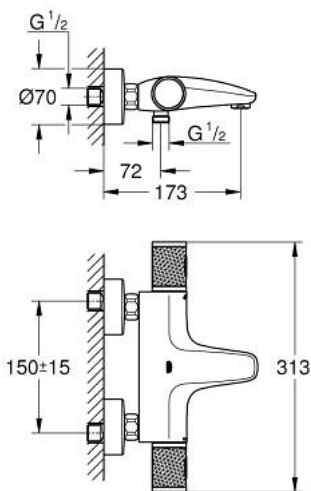

34 830 DC0 GROHTHERM 1000 PERFORMANCE THERMOSTATIC BATH MIXER 1/2"

PRODUCT DESCRIPTION

- Colour: supersteel
- wall mounted
- GROHE CoolTouch safety housing
- GROHE LongLife finish
- GROHE SafeStop - safety button at 38°C
- GROHE SafeStop Plus - optional temperature limiter at 43°C included
- GROHE TurboStat - compact cartridge with wax thermoelement
- GROHE ProGrip - with knurl structure
- integrated mixed water shut off
- GROHE AquaDimmer with multiple function:
- integrated GROHE EcoButton (economy button with economy stop for shower)
- flow control
- diverter: bath/shower
- shower bottom outlet 1/2"
- mousseur
- built-in non return valves
- dirt strainers
- protected against backflow
- S-unions
- metal escutcheon
- GROHE EcoJoy - less water, perfect flow
- professional exclusive

34 830 DC0 GROHTHERM 1000 PERFORMANCE THERMOSTATIC BATH MIXER 1/2"

SPARE PARTS

- 1: GRT 1000 Perf shut-off handle aquadimmer (Spare part-nr. 136066DC00)
 - 2: Temperature limiter (Spare part-nr. 47977000)
 - 3: Aquadimmer (Spare part-nr. 12433000)
 - 4: Water flow (Spare part-nr. 47751000)
 - 5: GRT 1000 Performance (Spare part-nr. 136067DC00)
 - 6: retaining ring (Spare part-nr. 47743000)
 - 7: Thermostatic compact cartridge 1/2" (Spare part-nr. 47439000)
 - 8: Race (Spare part-nr. 47975000)
 - 9: Mousseur (Spare part-nr. 13952DC0)
 - 10: Non-return valve (Spare part-nr. 08565000)
 - 11: Non-return valve (Spare part-nr. 47189DC0)
 - 11.1: Filter (Spare part-nr. 0726400M)
 - 11.2: Non-return valve (Spare part-nr. 08565000)
 - 11.3: O-Ring Ø17 x Ø2 (Spare part-nr. 0305500M)
 - 12: S-union (Spare part-nr. 12662DC0)
 - 13: Extension 3/4", 20 mm (Spare part-nr. 0713000M)*
 - 14: Special spanner (Spare part-nr. 19377000)*
 - 15: Socket spanner (Spare part-nr. 19332000)*
 - 16: GROHE TurboStat cartridge 1/2" (Spare part-nr. 47175000)*
- * Optional accessories