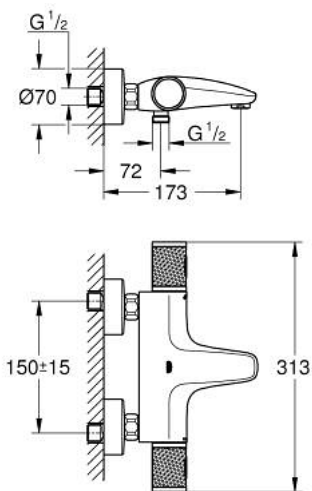

34 830 DC0 GROHTHERM 1000 PERFORMANCE THERMOSTATIC BATH MIXER 1/2"

PRODUCT DESCRIPTION

- Түс: supersteel
- wall mounted
- GROHE CoolTouch safety housing
- GROHE LongLife finish
- GROHE SafeStop safety button at 38°C (calibration required)
- GROHE SafeStop Plus - optional temperature limiter at 43°C included
- GROHE TurboStat - compact cartridge with wax thermostatic element
- GROHE ProGrip - with knurled structure
- integrated mixed water shut off
- GROHE AquaDimmer with multiple function:
 - FlowControl Button, one-button switch for full water flow to the shower
 - flow control
 - переключатель: ванна/душ
 - shower bottom outlet 1/2"
 - mousseur
 - built-in non return valves
 - dirt strainers
 - protected against backflow
 - S-unions
 - metal escutcheon
 - professional exclusive

34 830 DC0 GROHTHERM 1000 PERFORMANCE THERMOSTATIC BATH MIXER 1/2"

SPARE PARTS

- 1: GRT 1000 Perf shut-off handle aquadimmer (Spare part-nr. 136066DC00)
 - 2: Stop (Spare part-nr. 47977000)
 - 3: Aquadimmer (Spare part-nr. 12433000)
 - 4: Water flow (Spare part-nr. 47751000)
 - 5: GRT 1000 Performance (Spare part-nr. 136067DC00)
 - 6: Fitting ring (Spare part-nr. 47743000)
 - 7: Thermostatic compact cartridge 1/2" (Spare part-nr. 47439000)
 - 8: Race (Spare part-nr. 47975000)
 - 9: Mousseur (Spare part-nr. 13952DC0)
 - 10: Non-return valve (Spare part-nr. 08565000)
 - 11: Non-return valve (Spare part-nr. 47189DC0)
 - 11.1: Dirt strainer (Spare part-nr. 0726400M)
 - 11.2: Non-return valve (Spare part-nr. 08565000)
 - 11.3: O-ring $\varnothing 17 \times \varnothing 2$ (Spare part-nr. 0305500M)
 - 12: S-union (Spare part-nr. 12662DC0)
 - 13: Extension 3/4", 20 mm (Spare part-nr. 0713000M)*
 - 14: Special spanner (Spare part-nr. 19377000)*
 - 15: Socket spanner (Spare part-nr. 19332000)*
 - 16: GROHE TurboStat cartridge 1/2" (Spare part-nr. 47175000)*
- * Optional accessories