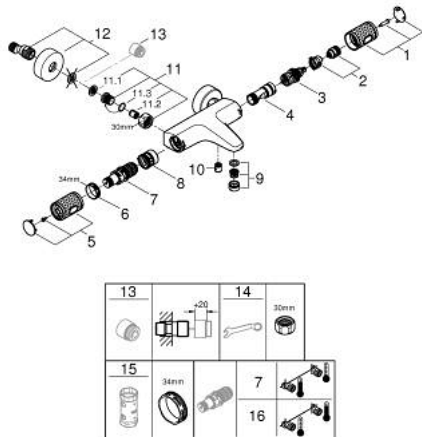

34 830 DC0 GROHTHERM 1000 PERFORMANCE THERMOSTATIC BATH MIXER 1/2"

PRODUCT DESCRIPTION

- Typ: supersteel
- wall mounted
- GROHE CoolTouch safety housing
- GROHE LongLife finish
- GROHE SafeStop safety button at 38°C (calibration required)
- GROHE SafeStop Plus - optional temperature limiter at 43°C included
- GROHE TurboStat - compact cartridge with wax thermoelement
- GROHE ProGrip - with knurl structure
- integrated mixed water shut off
- GROHE AquaDimmer with multiple function:
- integrated GROHE EcoButton (economy button with economy stop for shower)
- flow control
- diverter: bath/shower
- shower bottom outlet 1/2"
- mousseur
- built-in non return valves
- dirt strainers
- protected against backflow
- S-unions
- metal escutcheon
- GROHE EcoJoy - Less water, perfect flow
- professional exclusive

34 830 DC0 GROHTHERM 1000 PERFORMANCE THERMOSTATIC BATH MIXER 1/2"

SPARE PARTS

- 1: GRT 1000 Perf shut-off handle aquadimmer (Spare part-nr. 136066DC00)
 - 2: Stop (Spare part-nr. 47977000)
 - 3: Aquadimmer (Spare part-nr. 12433000)
 - 4: Water flow (Spare part-nr. 47751000)
 - 5: GRT 1000 Performance (Spare part-nr. 136067DC00)
 - 6: Fitting ring (Spare part-nr. 47743000)
 - 7: Thermostatic compact cartridge 1/2" (Spare part-nr. 47439000)
 - 8: Race (Spare part-nr. 47975000)
 - 9: Mousseur (Spare part-nr. 13952DC0)
 - 10: Non-return valve (Spare part-nr. 08565000)
 - 11: Non-return valve (Spare part-nr. 47189DC0)
 - 11.1: Dirt strainer (Spare part-nr. 0726400M)
 - 11.2: Non-return valve (Spare part-nr. 08565000)
 - 11.3: O-ring $\varnothing 17 \times \varnothing 2$ (Spare part-nr. 0305500M)
 - 12: S-union (Spare part-nr. 12662DC0)
 - 13: Extension 3/4", 20 mm (Spare part-nr. 0713000M)*
 - 14: Special spanner (Spare part-nr. 19377000)*
 - 15: Socket spanner (Spare part-nr. 19332000)*
 - 16: GROHE TurboStat cartridge 1/2" (Spare part-nr. 47175000)*
- * Optional accessories