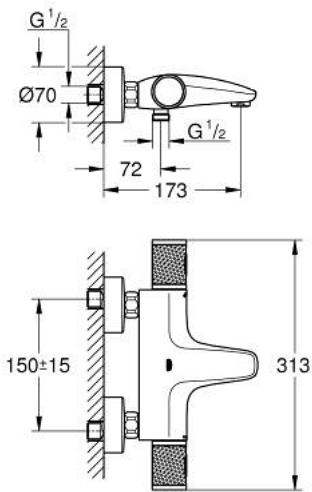

34 830 DC0 GROHTHERM 1000 PERFORMANCE THERMOSTATIC BATH MIXER 1/2"

PRODUCT DESCRIPTION

- Typ: supersteel
- wall mounted
- GROHE CoolTouch safety housing
- GROHE LongLife finish
- GROHE SafeStop safety button at 38°C (calibration required)
- GROHE SafeStop Plus - optional temperature limiter at 43°C included
- GROHE TurboStat - compact cartridge with wax thermoelement
- GROHE ProGrip - with knurl structure
- integrated mixed water shut off
- GROHE AquaDimmer with multiple function:
- integrated GROHE EcoButton (economy button with economy stop for shower)
- flow control
- diverter: bath/shower
- shower bottom outlet 1/2"
- mousseur
- built-in non return valves
- dirt strainers
- protected against backflow
- S-unions
- metal escutcheon
- GROHE EcoJoy - Less water, perfect flow
- professional exclusive

34 830 DC0 GROHTHERM 1000 PERFORMANCE THERMOSTATIC BATH MIXER 1/2"

SPARE PARTS

- 1: GRT 1000 Perf shut-off handle aquadimmer (Spare part-nr. 136066DC00)
 - 2: Stop (Spare part-nr. 47977000)
 - 3: Aquadimmer (Spare part-nr. 12433000)
 - 4: Water flow (Spare part-nr. 47751000)
 - 5: GRT 1000 Performance (Spare part-nr. 136067DC00)
 - 6: Fitting ring (Spare part-nr. 47743000)
 - 7: Thermostatic compact cartridge 1/2" (Spare part-nr. 47439000)
 - 8: Race (Spare part-nr. 47975000)
 - 9: Mousseur (Spare part-nr. 13952DC0)
 - 10: Non-return valve (Spare part-nr. 08565000)
 - 11: Non-return valve (Spare part-nr. 47189DC0)
 - 11.1: Dirt strainer (Spare part-nr. 0726400M)
 - 11.2: Non-return valve (Spare part-nr. 08565000)
 - 11.3: O-ring $\varnothing 17 \times \varnothing 2$ (Spare part-nr. 0305500M)
 - 12: S-union (Spare part-nr. 12662DC0)
 - 13: Extension 3/4", 20 mm (Spare part-nr. 0713000M)*
 - 14: Special spanner (Spare part-nr. 19377000)*
 - 15: Socket spanner (Spare part-nr. 19332000)*
 - 16: GROHE TurboStat cartridge 1/2" (Spare part-nr. 47175000)*
- * Optional accessories