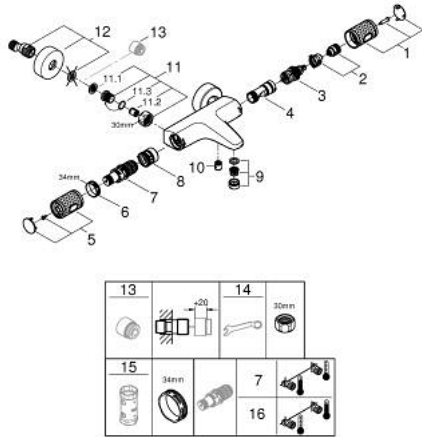

34 830 DC0 GROHTHERM 1000 PERFORMANCE THERMOSTATIC BATH MIXER 1/2"

PRODUCT DESCRIPTION

- Түс: supersteel
- wall mounted
- GROHE CoolTouch safety housing
- GROHE LongLife finish
- GROHE SafeStop safety button at 38°C (calibration required)
- GROHE SafeStop Plus - optional temperature limiter at 43°C included
- GROHE TurboStat - compact cartridge with wax thermostatic element
- GROHE ProGrip - with knurled structure
- integrated mixed water shut off
- GROHE AquaDimmer with multiple function:
 - FlowControl Button, one-button switch for full water flow to the shower
 - flow control
 - переключатель: ванна/душ
 - shower bottom outlet 1/2"
 - mousseur
 - built-in non return valves
 - dirt strainers
 - protected against backflow
 - S-unions
 - metal escutcheon
 - professional exclusive

34 830 DC0 GROHTHERM 1000 PERFORMANCE THERMOSTATIC BATH MIXER 1/2"

SPARE PARTS

- 1: GRT 1000 Perf shut-off handle aquadimmer (Spare part-nr. 136066DC00)
 - 2: Stop (Spare part-nr. 47977000)
 - 3: Aquadimmer (Spare part-nr. 12433000)
 - 4: Water flow (Spare part-nr. 47751000)
 - 5: GRT 1000 Performance (Spare part-nr. 136067DC00)
 - 6: Fitting ring (Spare part-nr. 47743000)
 - 7: Thermostatic compact cartridge 1/2" (Spare part-nr. 47439000)
 - 8: Race (Spare part-nr. 47975000)
 - 9: Mousseur (Spare part-nr. 13952DC0)
 - 10: Non-return valve (Spare part-nr. 08565000)
 - 11: Non-return valve (Spare part-nr. 47189DC0)
 - 11.1: Dirt strainer (Spare part-nr. 0726400M)
 - 11.2: Non-return valve (Spare part-nr. 08565000)
 - 11.3: O-ring $\varnothing 17 \times \varnothing 2$ (Spare part-nr. 0305500M)
 - 12: S-union (Spare part-nr. 12662DC0)
 - 13: Extension 3/4", 20 mm (Spare part-nr. 0713000M)*
 - 14: Special spanner (Spare part-nr. 19377000)*
 - 15: Socket spanner (Spare part-nr. 19332000)*
 - 16: GROHE TurboStat cartridge 1/2" (Spare part-nr. 47175000)*
- * Optional accessories