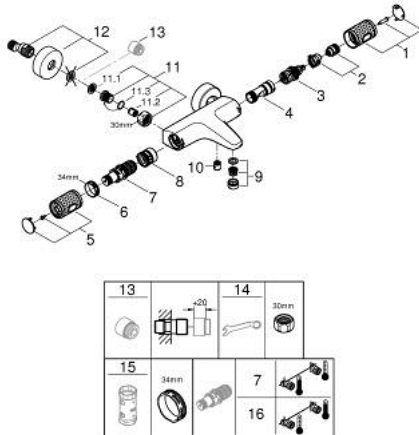

34 830 DL0 GROHTHERM 1000 PERFORMANCE THERMOSTATIC BATH MIXER 1/2"

PRODUCT DESCRIPTION

- Colour: brushed warm sunset
- wall mounted
- GROHE CoolTouch safety housing
- GROHE LongLife finish
- GROHE SafeStop - safety button at 38°C
- GROHE SafeStop Plus - optional temperature limiter at 43°C included
- GROHE TurboStat - compact cartridge with wax thermoelement
- GROHE ProGrip - with knurl structure
- integrated mixed water shut off
- GROHE AquaDimmer with multiple function:
 - integrated GROHE EcoButton (economy button with economy stop for shower)
- flow control
- diverter: bath/shower
- shower bottom outlet 1/2"
- mousseur
- built-in non return valves
- dirt strainers
- protected against backflow
- S-unions
- metal escutcheon
- GROHE EcoJoy - less water, perfect flow
- professional exclusive

34 830 DL0 GROHTHERM 1000 PERFORMANCE THERMOSTATIC BATH MIXER 1/2"

SPARE PARTS

- 1: GRT 1000 Perf shut-off handle aquadimmer (Spare part-nr. 136066DL00)
 - 2: Temperature limiter (Spare part-nr. 47977000)
 - 3: Aquadimmer (Spare part-nr. 12433000)
 - 4: Water flow (Spare part-nr. 47751000)
 - 5: GRT 1000 Performance (Spare part-nr. 136067DL00)
 - 6: retaining ring (Spare part-nr. 47743000)
 - 7: Thermostatic compact cartridge 1/2" (Spare part-nr. 47439000)
 - 8: Race (Spare part-nr. 47975000)
 - 9: flow control (Spare part-nr. 13952DL0)
 - 10: Non-return valve (Spare part-nr. 08565000)
 - 11: non-return valves (Spare part-nr. 47189DL0)
 - 11.1: Filter (Spare part-nr. 0726400M)
 - 11.2: Non-return valve (Spare part-nr. 08565000)
 - 11.3: O-Ring Ø17 x Ø2 (Spare part-nr. 0305500M)
 - 12: s-union (Spare part-nr. 12662DL0)
 - 13: Extension 3/4", 20 mm (Spare part-nr. 0713000M)*
 - 14: Special spanner (Spare part-nr. 19377000)*
 - 15: Socket spanner (Spare part-nr. 19332000)*
 - 16: GROHE TurboStat cartridge 1/2" (Spare part-nr. 47175000)*
- * Optional accessories