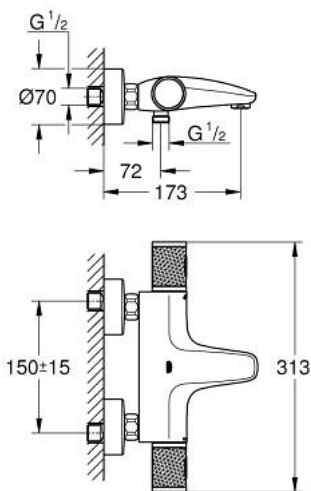

34 830 DL0 GROHTHERM 1000 PERFORMANCE THERMOSTATIC BATH MIXER 1/2"

PRODUCT DESCRIPTION

- Colour: brushed warm sunset
- wall mounted
- GROHE CoolTouch safety housing
- GROHE LongLife finish
- GROHE SafeStop - safety button at 38°C
- GROHE SafeStop Plus - optional temperature limiter at 43°C included
- GROHE TurboStat - compact cartridge with wax thermoelement
- GROHE ProGrip - with knurl structure
- integrated mixed water shut off
- GROHE AquaDimmer with multiple function:
 - integrated GROHE EcoButton (economy button with economy stop for shower)
- flow control
- diverter: bath/shower
- shower bottom outlet 1/2"
- mousseur
- built-in non return valves
- dirt strainers
- protected against backflow
- S-unions
- metal escutcheon
- GROHE EcoJoy - less water, perfect flow
- professional exclusive

34 830 DL0 GROHTHERM 1000 PERFORMANCE THERMOSTATIC BATH MIXER 1/2"

SPARE PARTS

- 1: GRT 1000 Perf shut-off handle aquadimmer (Spare part-nr. 136066DL00)
 - 2: Temperature limiter (Spare part-nr. 47977000)
 - 3: Aquadimmer (Spare part-nr. 12433000)
 - 4: Water flow (Spare part-nr. 47751000)
 - 5: GRT 1000 Performance (Spare part-nr. 136067DL00)
 - 6: retaining ring (Spare part-nr. 47743000)
 - 7: Thermostatic compact cartridge 1/2" (Spare part-nr. 47439000)
 - 8: Race (Spare part-nr. 47975000)
 - 9: flow control (Spare part-nr. 13952DL0)
 - 10: Non-return valve (Spare part-nr. 08565000)
 - 11: non-return valves (Spare part-nr. 47189DL0)
 - 11.1: Filter (Spare part-nr. 0726400M)
 - 11.2: Non-return valve (Spare part-nr. 08565000)
 - 11.3: O-Ring Ø17 x Ø2 (Spare part-nr. 0305500M)
 - 12: s-union (Spare part-nr. 12662DL0)
 - 13: Extension 3/4", 20 mm (Spare part-nr. 0713000M)*
 - 14: Special spanner (Spare part-nr. 19377000)*
 - 15: Socket spanner (Spare part-nr. 19332000)*
 - 16: GROHE TurboStat cartridge 1/2" (Spare part-nr. 47175000)*
- * Optional accessories