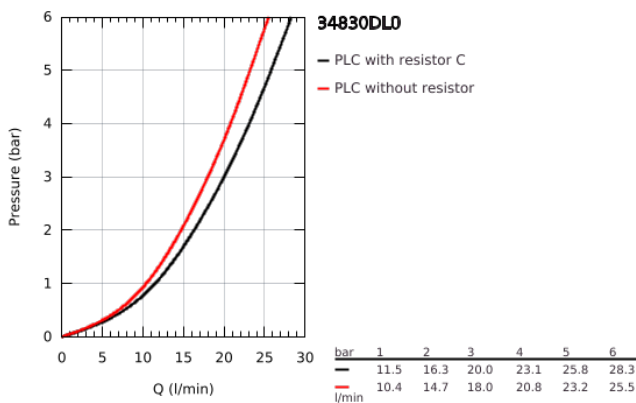

34 830 DL0 GROHTHERM 1000 PERFORMANCE THERMOSTATIC BATH MIXER 1/2"

PRODUCT DESCRIPTION

- Colour: brushed warm sunset
- wall mounted
- GROHE CoolTouch safety housing
- GROHE LongLife finish
- GROHE SafeStop - safety button at 38°C
- GROHE SafeStop Plus - optional temperature limiter at 43°C included
- GROHE TurboStat - compact cartridge with wax thermoelement
- GROHE ProGrip - with knurled structure
- integrated mixed water shut off
- GROHE AquaDimmer with multiple function:
 - FlowControl Button, one-button switch for full water flow to the shower
 - flow control
 - diverter: bath/shower
 - shower bottom outlet 1/2"
 - mousseur
 - built-in non return valves
 - dirt strainers
 - protected against backflow
 - S-unions
 - metal escutcheon
 - professional exclusive

34 830 DL0 GROHTHERM 1000 PERFORMANCE THERMOSTATIC BATH MIXER 1/2"

SPARE PARTS

- 1: GRT 1000 Perf shut-off handle aquadimmer (Spare part-nr. 136066DL00)
 - 2: Temperature limiter (Spare part-nr. 47977000)
 - 3: Aquadimmer (Spare part-nr. 12433000)
 - 4: Water flow (Spare part-nr. 47751000)
 - 5: GRT 1000 Performance (Spare part-nr. 136067DL00)
 - 6: retaining ring (Spare part-nr. 47743000)
 - 7: Thermostatic compact cartridge 1/2" (Spare part-nr. 47439000)
 - 8: Race (Spare part-nr. 47975000)
 - 9: flow control (Spare part-nr. 13952DL0)
 - 10: Non-return valve (Spare part-nr. 08565000)
 - 11: non-return valves (Spare part-nr. 47189DL0)
 - 11.1: Filter (Spare part-nr. 0726400M)
 - 11.2: Non-return valve (Spare part-nr. 08565000)
 - 11.3: O-Ring Ø17 x Ø2 (Spare part-nr. 0305500M)
 - 12: s-union (Spare part-nr. 12662DL0)
 - 13: Extension 3/4", 20 mm (Spare part-nr. 0713000M)*
 - 14: Special spanner (Spare part-nr. 19377000)*
 - 15: Socket spanner (Spare part-nr. 19332000)*
 - 16: GROHE TurboStat cartridge 1/2" (Spare part-nr. 47175000)*
- * Optional accessories