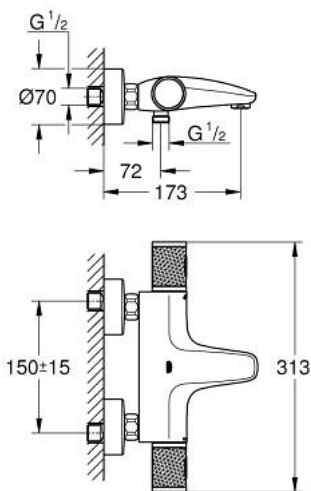

34 830 DL0 GROHTHERM 1000 PERFORMANCE THERMOSTATIC BATH MIXER 1/2"

PRODUCT DESCRIPTION

- Colour: brushed warm sunset
- wall mounted
- GROHE CoolTouch safety housing
- GROHE LongLife finish
- GROHE SafeStop - safety button at 38°C
- GROHE SafeStop Plus - optional temperature limiter at 43°C included
- GROHE TurboStat - compact cartridge with wax thermoelement
- GROHE ProGrip - with knurled structure
- integrated mixed water shut off
- GROHE AquaDimmer with multiple function:
 - FlowControl Button, one-button switch for full water flow to the shower
 - flow control
 - diverter: bath/shower
 - shower bottom outlet 1/2"
 - mousseur
 - built-in non return valves
 - dirt strainers
 - protected against backflow
 - S-unions
 - metal escutcheon
 - professional exclusive

34 830 DL0 GROHTHERM 1000 PERFORMANCE THERMOSTATIC BATH MIXER 1/2"

SPARE PARTS

- 1: GRT 1000 Perf shut-off handle aquadimmer (Spare part-nr. 136066DL00)
 - 2: Temperature limiter (Spare part-nr. 47977000)
 - 3: Aquadimmer (Spare part-nr. 12433000)
 - 4: Water flow (Spare part-nr. 47751000)
 - 5: GRT 1000 Performance (Spare part-nr. 136067DL00)
 - 6: retaining ring (Spare part-nr. 47743000)
 - 7: Thermostatic compact cartridge 1/2" (Spare part-nr. 47439000)
 - 8: Race (Spare part-nr. 47975000)
 - 9: flow control (Spare part-nr. 13952DL0)
 - 10: Non-return valve (Spare part-nr. 08565000)
 - 11: non-return valves (Spare part-nr. 47189DL0)
 - 11.1: Filter (Spare part-nr. 0726400M)
 - 11.2: Non-return valve (Spare part-nr. 08565000)
 - 11.3: O-Ring Ø17 x Ø2 (Spare part-nr. 0305500M)
 - 12: s-union (Spare part-nr. 12662DL0)
 - 13: Extension 3/4", 20 mm (Spare part-nr. 0713000M)*
 - 14: Special spanner (Spare part-nr. 19377000)*
 - 15: Socket spanner (Spare part-nr. 19332000)*
 - 16: GROHE TurboStat cartridge 1/2" (Spare part-nr. 47175000)*
- * Optional accessories