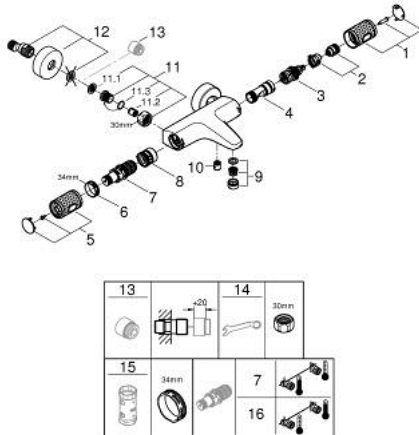

34 830 DL0 GROHTHERM 1000 PERFORMANCE THERMOSTATIC BATH MIXER 1/2"

PRODUCT DESCRIPTION

- Colour: brushed warm sunset
- wall mounted
- GROHE CoolTouch safety housing
- GROHE LongLife finish
- GROHE SafeStop - safety button at 38°C
- GROHE SafeStop Plus - optional temperature limiter at 43°C included
- GROHE TurboStat - compact cartridge with wax thermoelement
- GROHE ProGrip - with knurled structure
- integrated mixed water shut off
- GROHE AquaDimmer with multiple function:
 - FlowControl Button, one-button switch for full water flow to the shower
 - flow control
 - diverter: bath/shower
 - shower bottom outlet 1/2"
 - mousseur
 - built-in non return valves
 - dirt strainers
 - protected against backflow
 - S-unions
 - metal escutcheon
 - professional exclusive

34 830 DL0 GROHTHERM 1000 PERFORMANCE THERMOSTATIC BATH MIXER 1/2"

SPARE PARTS

- 1: GRT 1000 Perf shut-off handle aquadimmer (Spare part-nr. 136066DL00)
 - 2: Temperature limiter (Spare part-nr. 47977000)
 - 3: Aquadimmer (Spare part-nr. 12433000)
 - 4: Water flow (Spare part-nr. 47751000)
 - 5: GRT 1000 Performance (Spare part-nr. 136067DL00)
 - 6: retaining ring (Spare part-nr. 47743000)
 - 7: Thermostatic compact cartridge 1/2" (Spare part-nr. 47439000)
 - 8: Race (Spare part-nr. 47975000)
 - 9: flow control (Spare part-nr. 13952DL0)
 - 10: Non-return valve (Spare part-nr. 08565000)
 - 11: non-return valves (Spare part-nr. 47189DL0)
 - 11.1: Filter (Spare part-nr. 0726400M)
 - 11.2: Non-return valve (Spare part-nr. 08565000)
 - 11.3: O-Ring Ø17 x Ø2 (Spare part-nr. 0305500M)
 - 12: s-union (Spare part-nr. 12662DL0)
 - 13: Extension 3/4", 20 mm (Spare part-nr. 0713000M)*
 - 14: Special spanner (Spare part-nr. 19377000)*
 - 15: Socket spanner (Spare part-nr. 19332000)*
 - 16: GROHE TurboStat cartridge 1/2" (Spare part-nr. 47175000)*
- * Optional accessories