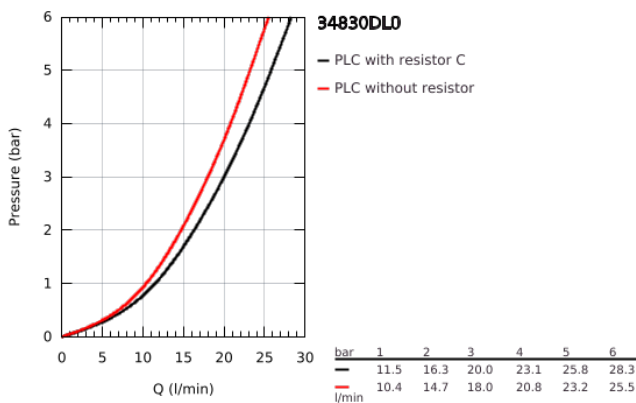

34 830 DL0 GROHTHERM 1000 PERFORMANCE THERMOSTATIC BATH MIXER 1/2"

PRODUCT DESCRIPTION

- Colour: brushed warm sunset
- wall mounted
- GROHE CoolTouch safety housing
- GROHE LongLife finish
- GROHE SafeStop - safety button at 38°C
- GROHE SafeStop Plus - optional temperature limiter at 43°C included
- GROHE TurboStat - compact cartridge with wax thermoelement
- GROHE ProGrip - with knurl structure
- integrated mixed water shut off
- GROHE AquaDimmer with multiple function:
 - integrated GROHE EcoButton (economy button with economy stop for shower)
- flow control
- diverter: bath/shower
- shower bottom outlet 1/2"
- mousseur
- built-in non return valves
- dirt strainers
- protected against backflow
- S-unions
- metal escutcheon
- GROHE EcoJoy - less water, perfect flow
- professional exclusive

34 830 DL0 GROHTHERM 1000 PERFORMANCE THERMOSTATIC BATH MIXER 1/2"

SPARE PARTS

- 1: GRT 1000 Perf shut-off handle aquadimmer (Spare part-nr. 136066DL00)
 - 2: Temperature limiter (Spare part-nr. 47977000)
 - 3: Aquadimmer (Spare part-nr. 12433000)
 - 4: Water flow (Spare part-nr. 47751000)
 - 5: GRT 1000 Performance (Spare part-nr. 136067DL00)
 - 6: retaining ring (Spare part-nr. 47743000)
 - 7: Thermostatic compact cartridge 1/2" (Spare part-nr. 47439000)
 - 8: Race (Spare part-nr. 47975000)
 - 9: flow control (Spare part-nr. 13952DL0)
 - 10: Non-return valve (Spare part-nr. 08565000)
 - 11: non-return valves (Spare part-nr. 47189DL0)
 - 11.1: Filter (Spare part-nr. 0726400M)
 - 11.2: Non-return valve (Spare part-nr. 08565000)
 - 11.3: O-Ring Ø17 x Ø2 (Spare part-nr. 0305500M)
 - 12: s-union (Spare part-nr. 12662DL0)
 - 13: Extension 3/4", 20 mm (Spare part-nr. 0713000M)*
 - 14: Special spanner (Spare part-nr. 19377000)*
 - 15: Socket spanner (Spare part-nr. 19332000)*
 - 16: GROHE TurboStat cartridge 1/2" (Spare part-nr. 47175000)*
- * Optional accessories