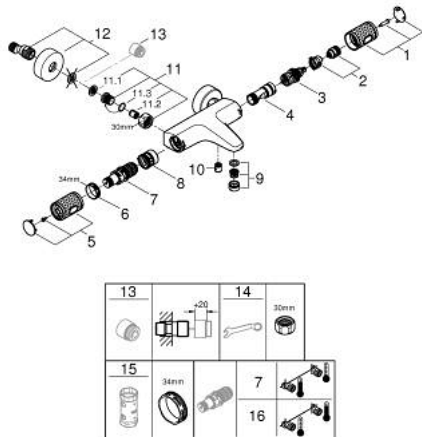

34 830 DL0 GROHTHERM 1000 PERFORMANCE THERMOSTATIC BATH MIXER 1/2"

PRODUCT DESCRIPTION

- Tyc: brushed warm sunset
- wall mounted
- GROHE CoolTouch safety housing
- GROHE LongLife finish
- GROHE SafeStop safety button at 38°C (calibration required)
- GROHE SafeStop Plus - optional temperature limiter at 43°C included
- GROHE TurboStat - compact cartridge with wax thermoelement
- GROHE ProGrip - with knurl structure
- integrated mixed water shut off
- GROHE AquaDimmer with multiple function:
- integrated GROHE EcoButton (economy button with economy stop for shower)
- flow control
- diverter: bath/shower
- shower bottom outlet 1/2"
- mousseur
- built-in non return valves
- dirt strainers
- protected against backflow
- S-unions
- metal escutcheon
- GROHE EcoJoy - Less water, perfect flow
- professional exclusive

34 830 DL0 GROHTHERM 1000 PERFORMANCE THERMOSTATIC BATH MIXER 1/2"

SPARE PARTS

- 1: GRT 1000 Perf shut-off handle aquadimmer (Spare part-nr. 136066DL00)
 - 2: Stop (Spare part-nr. 47977000)
 - 3: Aquadimmer (Spare part-nr. 12433000)
 - 4: Water flow (Spare part-nr. 47751000)
 - 5: GRT 1000 Performance (Spare part-nr. 136067DL00)
 - 6: Fitting ring (Spare part-nr. 47743000)
 - 7: Thermostatic compact cartridge 1/2" (Spare part-nr. 47439000)
 - 8: Race (Spare part-nr. 47975000)
 - 9: flow control (Spare part-nr. 13952DL0)
 - 10: Non-return valve (Spare part-nr. 08565000)
 - 11: non-return valves (Spare part-nr. 47189DL0)
 - 11.1: Dirt strainer (Spare part-nr. 0726400M)
 - 11.2: Non-return valve (Spare part-nr. 08565000)
 - 11.3: O-ring $\varnothing 17 \times \varnothing 2$ (Spare part-nr. 0305500M)
 - 12: s-union (Spare part-nr. 12662DL0)
 - 13: Extension 3/4", 20 mm (Spare part-nr. 0713000M)*
 - 14: Special spanner (Spare part-nr. 19377000)*
 - 15: Socket spanner (Spare part-nr. 19332000)*
 - 16: GROHE TurboStat cartridge 1/2" (Spare part-nr. 47175000)*
- * Optional accessories