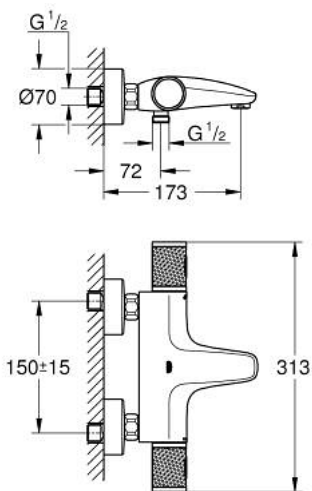

## 34 830 DL0 GROHTHERM 1000 PERFORMANCE THERMOSTATIC BATH MIXER 1/2"

### PRODUCT DESCRIPTION

- Түс: brushed warm sunset
- wall mounted
- GROHE CoolTouch safety housing
- GROHE LongLife finish
- GROHE SafeStop safety button at 38°C ( calibration required )
- GROHE SafeStop Plus - optional temperature limiter at 43°C included
- GROHE TurboStat - compact cartridge with wax thermoelement
- GROHE ProGrip - with knurled structure
- integrated mixed water shut off
- GROHE AquaDimmer with multiple function:
  - FlowControl Button, one-button switch for full water flow to the shower
  - flow control
  - переключатель: ванна/душ
  - shower bottom outlet 1/2"
  - mousseur
  - built-in non return valves
  - dirt strainers
  - protected against backflow
  - S-unions
  - metal escutcheon
  - professional exclusive

### SPARE PARTS

- 1: GRT 1000 Perf shut-off handle aquadimmer (Spare part-nr. 136066DL00)
  - 2: Stop (Spare part-nr. 47977000)
  - 3: Aquadimmer (Spare part-nr. 12433000)
  - 4: Water flow (Spare part-nr. 47751000)
  - 5: GRT 1000 Performance (Spare part-nr. 136067DL00)
  - 6: Fitting ring (Spare part-nr. 47743000)
  - 7: Thermostatic compact cartridge 1/2" (Spare part-nr. 47439000)
  - 8: Race (Spare part-nr. 47975000)
  - 9: flow control (Spare part-nr. 13952DL0)
  - 10: Non-return valve (Spare part-nr. 08565000)
  - 11: non-return valves (Spare part-nr. 47189DL0)
  - 11.1: Dirt strainer (Spare part-nr. 0726400M)
  - 11.2: Non-return valve (Spare part-nr. 08565000)
  - 11.3: O-ring  $\varnothing 17 \times \varnothing 2$  (Spare part-nr. 0305500M)
  - 12: s-union (Spare part-nr. 12662DL0)
  - 13: Extension 3/4", 20 mm (Spare part-nr. 0713000M)\*
  - 14: Special spanner (Spare part-nr. 19377000)\*
  - 15: Socket spanner (Spare part-nr. 19332000)\*
  - 16: GROHE TurboStat cartridge 1/2" (Spare part-nr. 47175000)\*
- \* Optional accessories