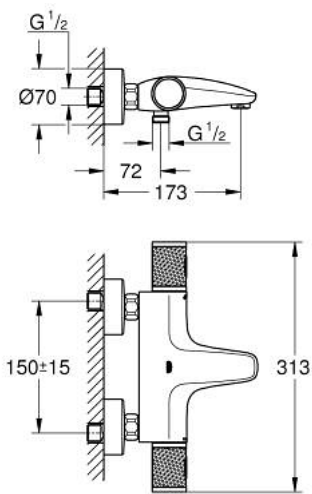

34 830 DL0 GROHTHERM 1000 PERFORMANCE THERMOSTATIC BATH MIXER 1/2"

PRODUCT DESCRIPTION

- Tyc: brushed warm sunset
- wall mounted
- GROHE CoolTouch safety housing
- GROHE LongLife finish
- GROHE SafeStop safety button at 38°C (calibration required)
- GROHE SafeStop Plus - optional temperature limiter at 43°C included
- GROHE TurboStat - compact cartridge with wax thermoelement
- GROHE ProGrip - with knurl structure
- integrated mixed water shut off
- GROHE AquaDimmer with multiple function:
- integrated GROHE EcoButton (economy button with economy stop for shower)
- flow control
- diverter: bath/shower
- shower bottom outlet 1/2"
- mousseur
- built-in non return valves
- dirt strainers
- protected against backflow
- S-unions
- metal escutcheon
- GROHE EcoJoy - Less water, perfect flow
- professional exclusive

34 830 DL0 GROHTHERM 1000 PERFORMANCE THERMOSTATIC BATH MIXER 1/2"

SPARE PARTS

- 1: GRT 1000 Perf shut-off handle aquadimmer (Spare part-nr. 136066DL00)
 - 2: Stop (Spare part-nr. 47977000)
 - 3: Aquadimmer (Spare part-nr. 12433000)
 - 4: Water flow (Spare part-nr. 47751000)
 - 5: GRT 1000 Performance (Spare part-nr. 136067DL00)
 - 6: Fitting ring (Spare part-nr. 47743000)
 - 7: Thermostatic compact cartridge 1/2" (Spare part-nr. 47439000)
 - 8: Race (Spare part-nr. 47975000)
 - 9: flow control (Spare part-nr. 13952DL0)
 - 10: Non-return valve (Spare part-nr. 08565000)
 - 11: non-return valves (Spare part-nr. 47189DL0)
 - 11.1: Dirt strainer (Spare part-nr. 0726400M)
 - 11.2: Non-return valve (Spare part-nr. 08565000)
 - 11.3: O-ring $\varnothing 17 \times \varnothing 2$ (Spare part-nr. 0305500M)
 - 12: s-union (Spare part-nr. 12662DL0)
 - 13: Extension 3/4", 20 mm (Spare part-nr. 0713000M)*
 - 14: Special spanner (Spare part-nr. 19377000)*
 - 15: Socket spanner (Spare part-nr. 19332000)*
 - 16: GROHE TurboStat cartridge 1/2" (Spare part-nr. 47175000)*
- * Optional accessories