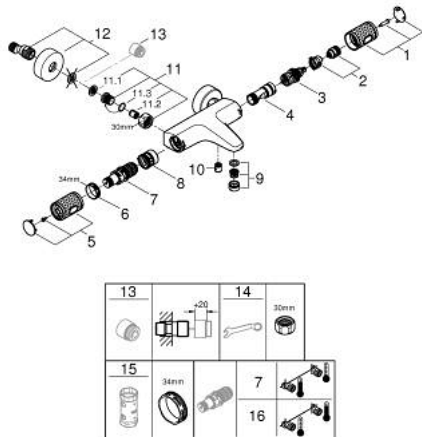

## 34 830 DL0 GROHTHERM 1000 PERFORMANCE THERMOSTATIC BATH MIXER 1/2"

### PRODUCT DESCRIPTION

- Түс: brushed warm sunset
- wall mounted
- GROHE CoolTouch safety housing
- GROHE LongLife finish
- GROHE SafeStop safety button at 38°C ( calibration required )
- GROHE SafeStop Plus - optional temperature limiter at 43°C included
- GROHE TurboStat - compact cartridge with wax thermoelement
- GROHE ProGrip - with knurled structure
- integrated mixed water shut off
- GROHE AquaDimmer with multiple function:
  - FlowControl Button, one-button switch for full water flow to the shower
  - flow control
  - переключатель: ванна/душ
  - shower bottom outlet 1/2"
  - mousseur
  - built-in non return valves
  - dirt strainers
  - protected against backflow
  - S-unions
  - metal escutcheon
  - professional exclusive

### SPARE PARTS

- 1: GRT 1000 Perf shut-off handle aquadimmer (Spare part-nr. 136066DL00)
  - 2: Stop (Spare part-nr. 47977000)
  - 3: Aquadimmer (Spare part-nr. 12433000)
  - 4: Water flow (Spare part-nr. 47751000)
  - 5: GRT 1000 Performance (Spare part-nr. 136067DL00)
  - 6: Fitting ring (Spare part-nr. 47743000)
  - 7: Thermostatic compact cartridge 1/2" (Spare part-nr. 47439000)
  - 8: Race (Spare part-nr. 47975000)
  - 9: flow control (Spare part-nr. 13952DL0)
  - 10: Non-return valve (Spare part-nr. 08565000)
  - 11: non-return valves (Spare part-nr. 47189DL0)
  - 11.1: Dirt strainer (Spare part-nr. 0726400M)
  - 11.2: Non-return valve (Spare part-nr. 08565000)
  - 11.3: O-ring  $\varnothing 17 \times \varnothing 2$  (Spare part-nr. 0305500M)
  - 12: s-union (Spare part-nr. 12662DL0)
  - 13: Extension 3/4", 20 mm (Spare part-nr. 0713000M)\*
  - 14: Special spanner (Spare part-nr. 19377000)\*
  - 15: Socket spanner (Spare part-nr. 19332000)\*
  - 16: GROHE TurboStat cartridge 1/2" (Spare part-nr. 47175000)\*
- \* Optional accessories