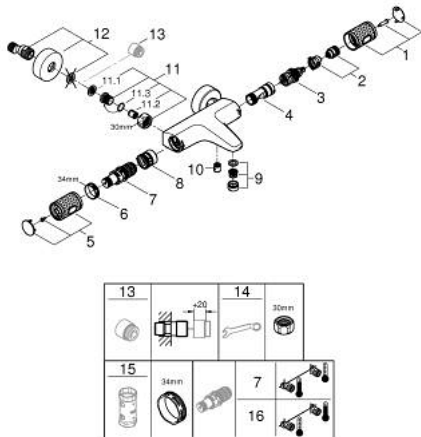

34 830 GN0 GROHTHERM 1000 PERFORMANCE THERMOSTATIC BATH MIXER 1/2"

PRODUCT DESCRIPTION

- Colour: brushed cool sunrise
- wall mounted
- GROHE CoolTouch safety housing
- GROHE LongLife finish
- GROHE SafeStop - safety button at 38°C
- GROHE SafeStop Plus - optional temperature limiter at 43°C included
- GROHE TurboStat - compact cartridge with wax thermoelement
- GROHE ProGrip - with knurled structure
- integrated mixed water shut off
- GROHE AquaDimmer with multiple function:
 - FlowControl Button, one-button switch for full water flow to the shower
 - flow control
 - diverter: bath/shower
 - shower bottom outlet 1/2"
 - mousseur
 - built-in non return valves
 - dirt strainers
 - protected against backflow
 - S-unions
 - metal escutcheon
 - professional exclusive

34 830 GN0 GROHTHERM 1000 PERFORMANCE THERMOSTATIC BATH MIXER 1/2"

SPARE PARTS

- 1: GRT 1000 Perf shut-off handle aquadimmer (Spare part-nr. 136066GN00)
 - 2: Temperature limiter (Spare part-nr. 47977000)
 - 3: Aquadimmer (Spare part-nr. 12433000)
 - 4: Water flow (Spare part-nr. 47751000)
 - 5: GRT 1000 Performance (Spare part-nr. 136067GN00)
 - 6: retaining ring (Spare part-nr. 47743000)
 - 7: Thermostatic compact cartridge 1/2" (Spare part-nr. 47439000)
 - 8: Race (Spare part-nr. 47975000)
 - 9: flow control (Spare part-nr. 13952GN0)
 - 10: Non-return valve (Spare part-nr. 08565000)
 - 11: non-return valves (Spare part-nr. 47189GN0)
 - 11.1: Filter (Spare part-nr. 0726400M)
 - 11.2: Non-return valve (Spare part-nr. 08565000)
 - 11.3: O-Ring Ø17 x Ø2 (Spare part-nr. 0305500M)
 - 12: s-union (Spare part-nr. 12662GN0)
 - 13: Extension 3/4", 20 mm (Spare part-nr. 0713000M)*
 - 14: Special spanner (Spare part-nr. 19377000)*
 - 15: Socket spanner (Spare part-nr. 19332000)*
 - 16: GROHE TurboStat cartridge 1/2" (Spare part-nr. 47175000)*
- * Optional accessories