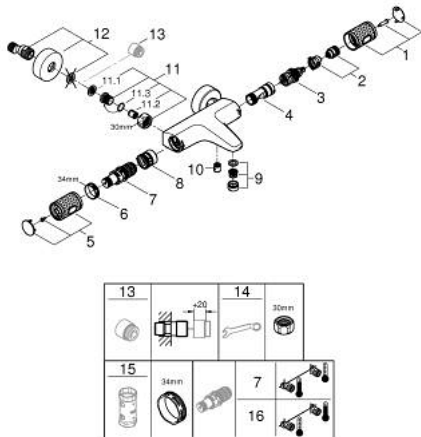

34 830 GN0 GROHTHERM 1000 PERFORMANCE THERMOSTATIC BATH MIXER 1/2"

PRODUCT DESCRIPTION

- Colour: brushed cool sunrise
- wall mounted
- GROHE CoolTouch safety housing
- GROHE LongLife finish
- GROHE SafeStop - safety button at 38°C
- GROHE SafeStop Plus - optional temperature limiter at 43°C included
- GROHE TurboStat - compact cartridge with wax thermoelement
- GROHE ProGrip - with knurl structure
- integrated mixed water shut off
- GROHE AquaDimmer with multiple function:
 - integrated GROHE EcoButton (economy button with economy stop for shower)
- flow control
- diverter: bath/shower
- shower bottom outlet 1/2"
- mousseur
- built-in non return valves
- dirt strainers
- protected against backflow
- S-unions
- metal escutcheon
- GROHE EcoJoy - less water, perfect flow
- professional exclusive

34 830 GN0 GROHTHERM 1000 PERFORMANCE THERMOSTATIC BATH MIXER 1/2"

SPARE PARTS

- 1: GRT 1000 Perf shut-off handle aquadimmer (Spare part-nr. 136066GN00)
 - 2: Temperature limiter (Spare part-nr. 47977000)
 - 3: Aquadimmer (Spare part-nr. 12433000)
 - 4: Water flow (Spare part-nr. 47751000)
 - 5: GRT 1000 Performance (Spare part-nr. 136067GN00)
 - 6: retaining ring (Spare part-nr. 47743000)
 - 7: Thermostatic compact cartridge 1/2" (Spare part-nr. 47439000)
 - 8: Race (Spare part-nr. 47975000)
 - 9: flow control (Spare part-nr. 13952GN0)
 - 10: Non-return valve (Spare part-nr. 08565000)
 - 11: non-return valves (Spare part-nr. 47189GN0)
 - 11.1: Filter (Spare part-nr. 0726400M)
 - 11.2: Non-return valve (Spare part-nr. 08565000)
 - 11.3: O-Ring Ø17 x Ø2 (Spare part-nr. 0305500M)
 - 12: s-union (Spare part-nr. 12662GN0)
 - 13: Extension 3/4", 20 mm (Spare part-nr. 0713000M)*
 - 14: Special spanner (Spare part-nr. 19377000)*
 - 15: Socket spanner (Spare part-nr. 19332000)*
 - 16: GROHE TurboStat cartridge 1/2" (Spare part-nr. 47175000)*
- * Optional accessories