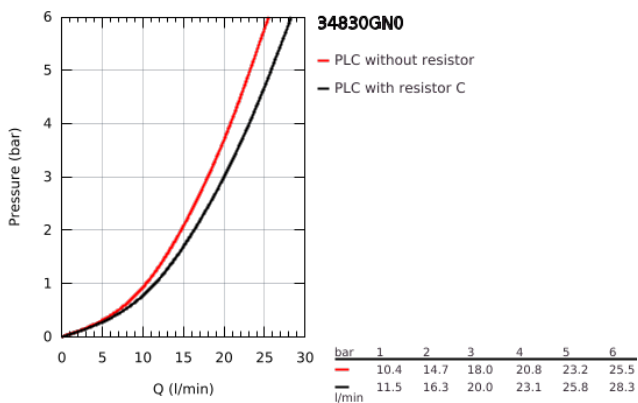

34 830 GN0 GROHTHERM 1000 PERFORMANCE THERMOSTATIC BATH MIXER 1/2"

PRODUCT DESCRIPTION

- Colour: brushed cool sunrise
- wall mounted
- GROHE CoolTouch safety housing
- GROHE LongLife finish
- GROHE SafeStop - safety button at 38°C
- GROHE SafeStop Plus - optional temperature limiter at 43°C included
- GROHE TurboStat - compact cartridge with wax thermoelement
- GROHE ProGrip - with knurled structure
- integrated mixed water shut off
- GROHE AquaDimmer with multiple function:
 - FlowControl Button, one-button switch for full water flow to the shower
 - flow control
 - diverter: bath/shower
 - shower bottom outlet 1/2"
 - mousseur
 - built-in non return valves
 - dirt strainers
 - protected against backflow
 - S-unions
 - metal escutcheon
 - professional exclusive

34 830 GN0 GROHTHERM 1000 PERFORMANCE THERMOSTATIC BATH MIXER 1/2"

SPARE PARTS

- 1: GRT 1000 Perf shut-off handle aquadimmer (Spare part-nr. 136066GN00)
 - 2: Temperature limiter (Spare part-nr. 47977000)
 - 3: Aquadimmer (Spare part-nr. 12433000)
 - 4: Water flow (Spare part-nr. 47751000)
 - 5: GRT 1000 Performance (Spare part-nr. 136067GN00)
 - 6: retaining ring (Spare part-nr. 47743000)
 - 7: Thermostatic compact cartridge 1/2" (Spare part-nr. 47439000)
 - 8: Race (Spare part-nr. 47975000)
 - 9: flow control (Spare part-nr. 13952GN0)
 - 10: Non-return valve (Spare part-nr. 08565000)
 - 11: non-return valves (Spare part-nr. 47189GN0)
 - 11.1: Filter (Spare part-nr. 0726400M)
 - 11.2: Non-return valve (Spare part-nr. 08565000)
 - 11.3: O-Ring Ø17 x Ø2 (Spare part-nr. 0305500M)
 - 12: s-union (Spare part-nr. 12662GN0)
 - 13: Extension 3/4", 20 mm (Spare part-nr. 0713000M)*
 - 14: Special spanner (Spare part-nr. 19377000)*
 - 15: Socket spanner (Spare part-nr. 19332000)*
 - 16: GROHE TurboStat cartridge 1/2" (Spare part-nr. 47175000)*
- * Optional accessories