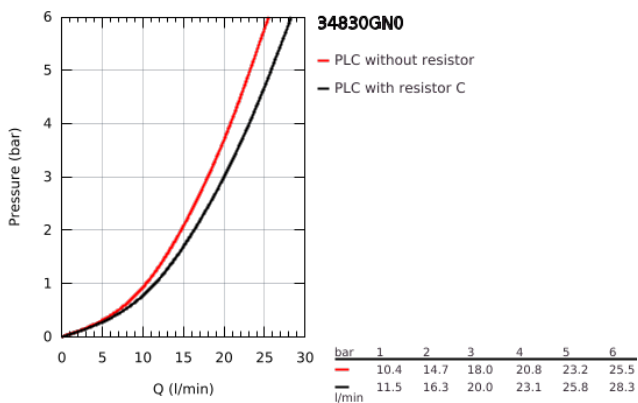

34 830 GN0 GROHTHERM 1000 PERFORMANCE THERMOSTATIC BATH MIXER 1/2"

PRODUCT DESCRIPTION

- Colour: brushed cool sunrise
- wall mounted
- GROHE CoolTouch safety housing
- GROHE LongLife finish
- GROHE SafeStop - safety button at 38°C
- GROHE SafeStop Plus - optional temperature limiter at 43°C included
- GROHE TurboStat - compact cartridge with wax thermoelement
- GROHE ProGrip - with knurl structure
- integrated mixed water shut off
- GROHE AquaDimmer with multiple function:
 - integrated GROHE EcoButton (economy button with economy stop for shower)
- flow control
- diverter: bath/shower
- shower bottom outlet 1/2"
- mousseur
- built-in non return valves
- dirt strainers
- protected against backflow
- S-unions
- metal escutcheon
- GROHE EcoJoy - less water, perfect flow
- professional exclusive

34 830 GN0 GROHTHERM 1000 PERFORMANCE THERMOSTATIC BATH MIXER 1/2"

SPARE PARTS

- 1: GRT 1000 Perf shut-off handle aquadimmer (Spare part-nr. 136066GN00)
 - 2: Temperature limiter (Spare part-nr. 47977000)
 - 3: Aquadimmer (Spare part-nr. 12433000)
 - 4: Water flow (Spare part-nr. 47751000)
 - 5: GRT 1000 Performance (Spare part-nr. 136067GN00)
 - 6: retaining ring (Spare part-nr. 47743000)
 - 7: Thermostatic compact cartridge 1/2" (Spare part-nr. 47439000)
 - 8: Race (Spare part-nr. 47975000)
 - 9: flow control (Spare part-nr. 13952GN0)
 - 10: Non-return valve (Spare part-nr. 08565000)
 - 11: non-return valves (Spare part-nr. 47189GN0)
 - 11.1: Filter (Spare part-nr. 0726400M)
 - 11.2: Non-return valve (Spare part-nr. 08565000)
 - 11.3: O-Ring Ø17 x Ø2 (Spare part-nr. 0305500M)
 - 12: s-union (Spare part-nr. 12662GN0)
 - 13: Extension 3/4", 20 mm (Spare part-nr. 0713000M)*
 - 14: Special spanner (Spare part-nr. 19377000)*
 - 15: Socket spanner (Spare part-nr. 19332000)*
 - 16: GROHE TurboStat cartridge 1/2" (Spare part-nr. 47175000)*
- * Optional accessories