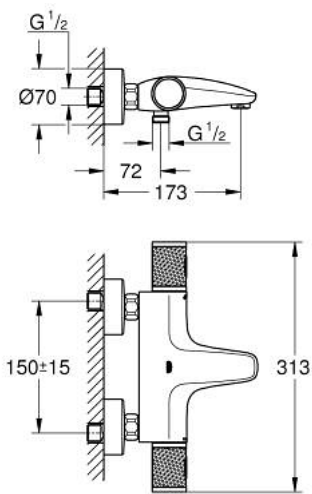

34 830 GN0 GROHTHERM 1000 PERFORMANCE THERMOSTATIC BATH MIXER 1/2"

PRODUCT DESCRIPTION

- Colour: brushed cool sunrise
- wall mounted
- GROHE CoolTouch safety housing
- GROHE LongLife finish
- GROHE SafeStop - safety button at 38°C
- GROHE SafeStop Plus - optional temperature limiter at 43°C included
- GROHE TurboStat - compact cartridge with wax thermoelement
- GROHE ProGrip - with knurled structure
- integrated mixed water shut off
- GROHE AquaDimmer with multiple function:
 - FlowControl Button, one-button switch for full water flow to the shower
 - flow control
 - diverter: bath/shower
 - shower bottom outlet 1/2"
 - mousseur
 - built-in non return valves
 - dirt strainers
 - protected against backflow
 - S-unions
 - metal escutcheon
 - professional exclusive

34 830 GN0 GROHTHERM 1000 PERFORMANCE THERMOSTATIC BATH MIXER 1/2"

SPARE PARTS

- 1: GRT 1000 Perf shut-off handle aquadimmer (Spare part-nr. 136066GN00)
 - 2: Temperature limiter (Spare part-nr. 47977000)
 - 3: Aquadimmer (Spare part-nr. 12433000)
 - 4: Water flow (Spare part-nr. 47751000)
 - 5: GRT 1000 Performance (Spare part-nr. 136067GN00)
 - 6: retaining ring (Spare part-nr. 47743000)
 - 7: Thermostatic compact cartridge 1/2" (Spare part-nr. 47439000)
 - 8: Race (Spare part-nr. 47975000)
 - 9: flow control (Spare part-nr. 13952GN0)
 - 10: Non-return valve (Spare part-nr. 08565000)
 - 11: non-return valves (Spare part-nr. 47189GN0)
 - 11.1: Filter (Spare part-nr. 0726400M)
 - 11.2: Non-return valve (Spare part-nr. 08565000)
 - 11.3: O-Ring Ø17 x Ø2 (Spare part-nr. 0305500M)
 - 12: s-union (Spare part-nr. 12662GN0)
 - 13: Extension 3/4", 20 mm (Spare part-nr. 0713000M)*
 - 14: Special spanner (Spare part-nr. 19377000)*
 - 15: Socket spanner (Spare part-nr. 19332000)*
 - 16: GROHE TurboStat cartridge 1/2" (Spare part-nr. 47175000)*
- * Optional accessories