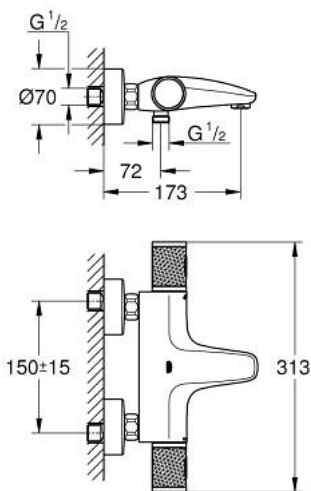

34 830 GN0 GROHTHERM 1000 PERFORMANCE THERMOSTATIC BATH MIXER 1/2"

PRODUCT DESCRIPTION

- Colour: brushed cool sunrise
- wall mounted
- GROHE CoolTouch safety housing
- GROHE LongLife finish
- GROHE SafeStop - safety button at 38°C
- GROHE SafeStop Plus - optional temperature limiter at 43°C included
- GROHE TurboStat - compact cartridge with wax thermoelement
- GROHE ProGrip - with knurl structure
- integrated mixed water shut off
- GROHE AquaDimmer with multiple function:
 - integrated GROHE EcoButton (economy button with economy stop for shower)
- flow control
- diverter: bath/shower
- shower bottom outlet 1/2"
- mousseur
- built-in non return valves
- dirt strainers
- protected against backflow
- S-unions
- metal escutcheon
- GROHE EcoJoy - less water, perfect flow
- professional exclusive

34 830 GN0 GROHTHERM 1000 PERFORMANCE THERMOSTATIC BATH MIXER 1/2"

SPARE PARTS

- 1: GRT 1000 Perf shut-off handle aquadimmer (Spare part-nr. 136066GN00)
 - 2: Temperature limiter (Spare part-nr. 47977000)
 - 3: Aquadimmer (Spare part-nr. 12433000)
 - 4: Water flow (Spare part-nr. 47751000)
 - 5: GRT 1000 Performance (Spare part-nr. 136067GN00)
 - 6: retaining ring (Spare part-nr. 47743000)
 - 7: Thermostatic compact cartridge 1/2" (Spare part-nr. 47439000)
 - 8: Race (Spare part-nr. 47975000)
 - 9: flow control (Spare part-nr. 13952GN0)
 - 10: Non-return valve (Spare part-nr. 08565000)
 - 11: non-return valves (Spare part-nr. 47189GN0)
 - 11.1: Filter (Spare part-nr. 0726400M)
 - 11.2: Non-return valve (Spare part-nr. 08565000)
 - 11.3: O-Ring Ø17 x Ø2 (Spare part-nr. 0305500M)
 - 12: s-union (Spare part-nr. 12662GN0)
 - 13: Extension 3/4", 20 mm (Spare part-nr. 0713000M)*
 - 14: Special spanner (Spare part-nr. 19377000)*
 - 15: Socket spanner (Spare part-nr. 19332000)*
 - 16: GROHE TurboStat cartridge 1/2" (Spare part-nr. 47175000)*
- * Optional accessories