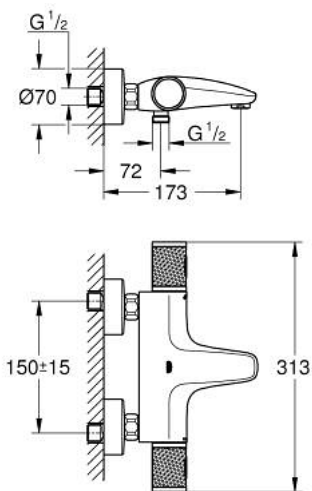

## 34 830 GN0 GROHTHERM 1000 PERFORMANCE THERMOSTATIC BATH MIXER 1/2"

### PRODUCT DESCRIPTION

- Түс: brushed cool sunrise
- wall mounted
- GROHE CoolTouch safety housing
- GROHE LongLife finish
- GROHE SafeStop safety button at 38°C ( calibration required )
- GROHE SafeStop Plus - optional temperature limiter at 43°C included
- GROHE TurboStat - compact cartridge with wax thermostatic element
- GROHE ProGrip - with knurled structure
- integrated mixed water shut off
- GROHE AquaDimmer with multiple function:
  - FlowControl Button, one-button switch for full water flow to the shower
  - flow control
  - переключатель: ванна/душ
  - shower bottom outlet 1/2"
  - mousseur
  - built-in non return valves
  - dirt strainers
  - protected against backflow
  - S-unions
  - metal escutcheon
  - professional exclusive

### SPARE PARTS

- 1: GRT 1000 Perf shut-off handle aquadimmer (Spare part-nr. 136066GN00)
  - 2: Stop (Spare part-nr. 47977000)
  - 3: Aquadimmer (Spare part-nr. 12433000)
  - 4: Water flow (Spare part-nr. 47751000)
  - 5: GRT 1000 Performance (Spare part-nr. 136067GN00)
  - 6: Fitting ring (Spare part-nr. 47743000)
  - 7: Thermostatic compact cartridge 1/2" (Spare part-nr. 47439000)
  - 8: Race (Spare part-nr. 47975000)
  - 9: flow control (Spare part-nr. 13952GN0)
  - 10: Non-return valve (Spare part-nr. 08565000)
  - 11: non-return valves (Spare part-nr. 47189GN0)
  - 11.1: Dirt strainer (Spare part-nr. 0726400M)
  - 11.2: Non-return valve (Spare part-nr. 08565000)
  - 11.3: O-ring  $\varnothing 17 \times \varnothing 2$  (Spare part-nr. 0305500M)
  - 12: s-union (Spare part-nr. 12662GN0)
  - 13: Extension 3/4", 20 mm (Spare part-nr. 0713000M)\*
  - 14: Special spanner (Spare part-nr. 19377000)\*
  - 15: Socket spanner (Spare part-nr. 19332000)\*
  - 16: GROHE TurboStat cartridge 1/2" (Spare part-nr. 47175000)\*
- \* Optional accessories