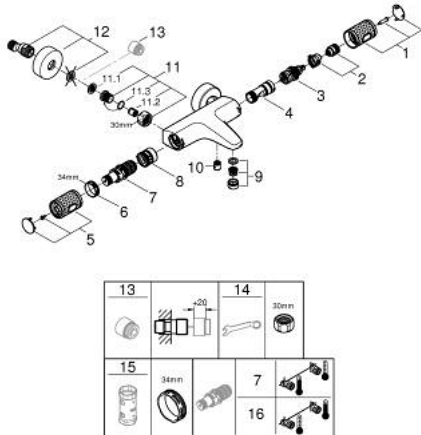

34 830 GN0 GROHTHERM 1000 PERFORMANCE THERMOSTATIC BATH MIXER 1/2"

PRODUCT DESCRIPTION

- Typ: brushed cool sunrise
- wall mounted
- GROHE CoolTouch safety housing
- GROHE LongLife finish
- GROHE SafeStop safety button at 38°C (calibration required)
- GROHE SafeStop Plus - optional temperature limiter at 43°C included
- GROHE TurboStat - compact cartridge with wax thermoelement
- GROHE ProGrip - with knurl structure
- integrated mixed water shut off
- GROHE AquaDimmer with multiple function:
- integrated GROHE EcoButton (economy button with economy stop for shower)
- flow control
- diverter: bath/shower
- shower bottom outlet 1/2"
- mousseur
- built-in non return valves
- dirt strainers
- protected against backflow
- S-unions
- metal escutcheon
- GROHE EcoJoy - Less water, perfect flow
- professional exclusive

34 830 GN0 GROHTHERM 1000 PERFORMANCE THERMOSTATIC BATH MIXER 1/2"

SPARE PARTS

- 1: GRT 1000 Perf shut-off handle aquadimmer (Spare part-nr. 136066GN00)
 - 2: Stop (Spare part-nr. 47977000)
 - 3: Aquadimmer (Spare part-nr. 12433000)
 - 4: Water flow (Spare part-nr. 47751000)
 - 5: GRT 1000 Performance (Spare part-nr. 136067GN00)
 - 6: Fitting ring (Spare part-nr. 47743000)
 - 7: Thermostatic compact cartridge 1/2" (Spare part-nr. 47439000)
 - 8: Race (Spare part-nr. 47975000)
 - 9: flow control (Spare part-nr. 13952GN0)
 - 10: Non-return valve (Spare part-nr. 08565000)
 - 11: non-return valves (Spare part-nr. 47189GN0)
 - 11.1: Dirt strainer (Spare part-nr. 0726400M)
 - 11.2: Non-return valve (Spare part-nr. 08565000)
 - 11.3: O-ring $\varnothing 17 \times \varnothing 2$ (Spare part-nr. 0305500M)
 - 12: s-union (Spare part-nr. 12662GN0)
 - 13: Extension 3/4", 20 mm (Spare part-nr. 0713000M)*
 - 14: Special spanner (Spare part-nr. 19377000)*
 - 15: Socket spanner (Spare part-nr. 19332000)*
 - 16: GROHE TurboStat cartridge 1/2" (Spare part-nr. 47175000)*
- * Optional accessories