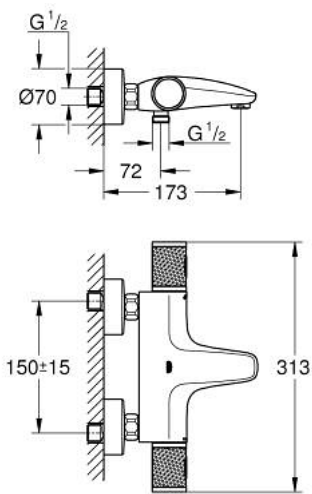

34 830 GN0 GROHTHERM 1000 PERFORMANCE THERMOSTATIC BATH MIXER 1/2"

PRODUCT DESCRIPTION

- Typ: brushed cool sunrise
- wall mounted
- GROHE CoolTouch safety housing
- GROHE LongLife finish
- GROHE SafeStop safety button at 38°C (calibration required)
- GROHE SafeStop Plus - optional temperature limiter at 43°C included
- GROHE TurboStat - compact cartridge with wax thermoelement
- GROHE ProGrip - with knurl structure
- integrated mixed water shut off
- GROHE AquaDimmer with multiple function:
- integrated GROHE EcoButton (economy button with economy stop for shower)
- flow control
- diverter: bath/shower
- shower bottom outlet 1/2"
- mousseur
- built-in non return valves
- dirt strainers
- protected against backflow
- S-unions
- metal escutcheon
- GROHE EcoJoy - Less water, perfect flow
- professional exclusive

34 830 GN0 GROHTHERM 1000 PERFORMANCE THERMOSTATIC BATH MIXER 1/2"

SPARE PARTS

- 1: GRT 1000 Perf shut-off handle aquadimmer (Spare part-nr. 136066GN00)
 - 2: Stop (Spare part-nr. 47977000)
 - 3: Aquadimmer (Spare part-nr. 12433000)
 - 4: Water flow (Spare part-nr. 47751000)
 - 5: GRT 1000 Performance (Spare part-nr. 136067GN00)
 - 6: Fitting ring (Spare part-nr. 47743000)
 - 7: Thermostatic compact cartridge 1/2" (Spare part-nr. 47439000)
 - 8: Race (Spare part-nr. 47975000)
 - 9: flow control (Spare part-nr. 13952GN0)
 - 10: Non-return valve (Spare part-nr. 08565000)
 - 11: non-return valves (Spare part-nr. 47189GN0)
 - 11.1: Dirt strainer (Spare part-nr. 0726400M)
 - 11.2: Non-return valve (Spare part-nr. 08565000)
 - 11.3: O-ring $\varnothing 17 \times \varnothing 2$ (Spare part-nr. 0305500M)
 - 12: s-union (Spare part-nr. 12662GN0)
 - 13: Extension 3/4", 20 mm (Spare part-nr. 0713000M)*
 - 14: Special spanner (Spare part-nr. 19377000)*
 - 15: Socket spanner (Spare part-nr. 19332000)*
 - 16: GROHE TurboStat cartridge 1/2" (Spare part-nr. 47175000)*
- * Optional accessories