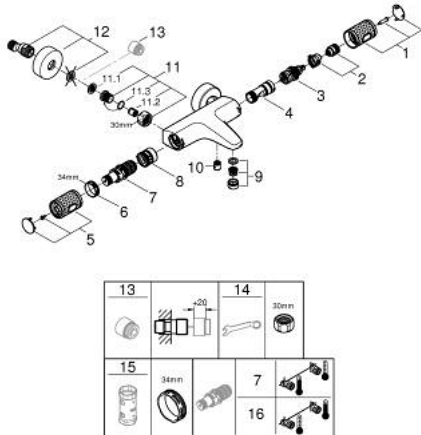

### PRODUCT DESCRIPTION

- Түс: brushed cool sunrise
- wall mounted
- GROHE CoolTouch safety housing
- GROHE LongLife finish
- GROHE SafeStop safety button at 38°C ( calibration required )
- GROHE SafeStop Plus - optional temperature limiter at 43°C included
- GROHE TurboStat - compact cartridge with wax thermostatic element
- GROHE ProGrip - with knurled structure
- integrated mixed water shut off
- GROHE AquaDimmer with multiple function:
  - FlowControl Button, one-button switch for full water flow to the shower
  - flow control
  - переключатель: ванна/душ
  - shower bottom outlet 1/2"
  - mousseur
  - built-in non return valves
  - dirt strainers
  - protected against backflow
  - S-unions
  - metal escutcheon
  - professional exclusive

### SPARE PARTS

- 1: GRT 1000 Perf shut-off handle aquadimmer (Spare part-nr. 136066GN00)
  - 2: Stop (Spare part-nr. 47977000)
  - 3: Aquadimmer (Spare part-nr. 12433000)
  - 4: Water flow (Spare part-nr. 47751000)
  - 5: GRT 1000 Performance (Spare part-nr. 136067GN00)
  - 6: Fitting ring (Spare part-nr. 47743000)
  - 7: Thermostatic compact cartridge 1/2" (Spare part-nr. 47439000)
  - 8: Race (Spare part-nr. 47975000)
  - 9: flow control (Spare part-nr. 13952GN0)
  - 10: Non-return valve (Spare part-nr. 08565000)
  - 11: non-return valves (Spare part-nr. 47189GN0)
  - 11.1: Dirt strainer (Spare part-nr. 0726400M)
  - 11.2: Non-return valve (Spare part-nr. 08565000)
  - 11.3: O-ring  $\varnothing 17 \times \varnothing 2$  (Spare part-nr. 0305500M)
  - 12: s-union (Spare part-nr. 12662GN0)
  - 13: Extension 3/4", 20 mm (Spare part-nr. 0713000M)\*
  - 14: Special spanner (Spare part-nr. 19377000)\*
  - 15: Socket spanner (Spare part-nr. 19332000)\*
  - 16: GROHE TurboStat cartridge 1/2" (Spare part-nr. 47175000)\*
- \* Optional accessories