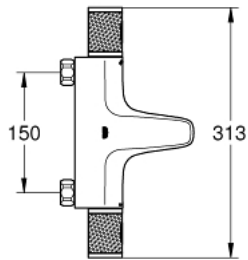

### PRODUCT DESCRIPTION

- Colour: chrome
- wall mounted
- GROHE CoolTouch safety housing
- GROHE LongLife finish
- GROHE SafeStop - safety button at 38°C
- GROHE SafeStop Plus - optional temperature limiter at 43°C included
- GROHE TurboStat - compact cartridge with wax thermostatic element
- GROHE ProGrip - with knurled structure
- integrated mixed water shut off
- GROHE AquaDimmer with multiple function:
  - FlowControl Button, one-button switch for full water flow to the shower
  - flow control
  - diverter: bath/shower
  - shower bottom outlet 1/2"
  - built-in non return valves
  - mousseur
  - dirt strainers
  - protected against backflow
  - without connection unions
  - professional exclusive

### SPARE PARTS

- 1: Shut-off handle (Spare part-nr. 49162000)
  - 2: Temperature limiter (Spare part-nr. 47977000)
  - 3: Aquadimmer (Spare part-nr. 12433000)
  - 3.1: Sealing washer (Spare part-nr. 0305600M)
  - 4: Water flow (Spare part-nr. 47751000)
  - 5: Shut-off handle (Spare part-nr. 49160000)
  - 6: retaining ring (Spare part-nr. 47743000)
  - 7: Thermostatic compact cartridge 1/2" (Spare part-nr. 47439000)
  - 8: Race (Spare part-nr. 47975000)
  - 9: Mousseur (Spare part-nr. 13952000)
  - 10: Non-return valve (Spare part-nr. 08565000)
  - 11: Non-return valve (Spare part-nr. 47189000)
  - 11.1: Filter (Spare part-nr. 0726400M)
  - 11.2: Non-return valve (Spare part-nr. 08565000)
  - 11.3: O-Ring Ø17 x Ø2 (Spare part-nr. 0305500M)
  - 12: Extension 3/4", 20 mm (Spare part-nr. 0713000M)\*
  - 13: Special spanner (Spare part-nr. 19377000)\*
  - 14: Socket spanner (Spare part-nr. 19332000)\*
  - 15: GROHE TurboStat cartridge 1/2" (Spare part-nr. 47175000)\*
- \* Optional accessories