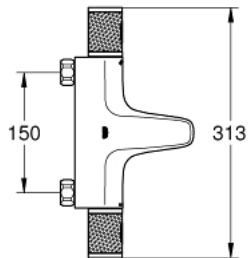

34 831 000 GROHTHERM 1000 PERFORMANCE THERMOSTATIC BATH MIXER 1/2"

PRODUCT DESCRIPTION

- Colour: chrome
- wall mounted
- GROHE CoolTouch safety housing
- GROHE LongLife finish
- GROHE SafeStop - safety button at 38°C
- GROHE SafeStop Plus - optional temperature limiter at 43°C included
- GROHE TurboStat - compact cartridge with wax thermoelement
- GROHE ProGrip - with knurl structure
- integrated mixed water shut off
- GROHE AquaDimmer with multiple function:
- integrated GROHE EcoButton (economy button with economy stop for shower)
- flow control
- diverter: bath/shower
- shower bottom outlet 1/2"
- built-in non return valves
- mousseur
- dirt strainers
- protected against backflow
- without connection unions
- GROHE EcoJoy - less water, perfect flow
- professional exclusive

34 831 000 GROHTHERM 1000 PERFORMANCE THERMOSTATIC BATH MIXER 1/2"

SPARE PARTS

- 1: Shut-off handle (Spare part-nr. 49162000)
 - 2: Temperature limiter (Spare part-nr. 47977000)
 - 3: Aquadimmer (Spare part-nr. 12433000)
 - 3.1: Sealing washer (Spare part-nr. 0305600M)
 - 4: Water flow (Spare part-nr. 47751000)
 - 5: Shut-off handle (Spare part-nr. 49160000)
 - 6: retaining ring (Spare part-nr. 47743000)
 - 7: Thermostatic compact cartridge 1/2" (Spare part-nr. 47439000)
 - 8: Race (Spare part-nr. 47975000)
 - 9: Mousseur (Spare part-nr. 13952000)
 - 10: Non-return valve (Spare part-nr. 08565000)
 - 11: Non-return valve (Spare part-nr. 47189000)
 - 11.1: Filter (Spare part-nr. 0726400M)
 - 11.2: Non-return valve (Spare part-nr. 08565000)
 - 11.3: O-Ring Ø17 x Ø2 (Spare part-nr. 0305500M)
 - 12: Extension 3/4", 20 mm (Spare part-nr. 0713000M)*
 - 13: Special spanner (Spare part-nr. 19377000)*
 - 14: Socket spanner (Spare part-nr. 19332000)*
 - 15: GROHE TurboStat cartridge 1/2" (Spare part-nr. 47175000)*
- * Optional accessories