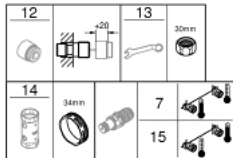

### PRODUCT DESCRIPTION

- Colour: chrome
- wall mounted
- GROHE CoolTouch safety housing
- GROHE LongLife finish
- GROHE SafeStop - safety button at 38°C
- GROHE SafeStop Plus - optional temperature limiter at 43°C included
- GROHE TurboStat - compact cartridge with wax thermostatic element
- GROHE ProGrip - with knurled structure
- integrated mixed water shut off
- GROHE AquaDimmer with multiple function:
  - FlowControl Button, one-button switch for full water flow to the shower
  - flow control
  - diverter: bath/shower
  - shower bottom outlet 1/2"
  - built-in non return valves
  - mousseur
  - dirt strainers
  - protected against backflow
  - without connection unions
  - professional exclusive

### SPARE PARTS

- 1: Shut-off handle (Spare part-nr. 49162000)
  - 2: Temperature limiter (Spare part-nr. 47977000)
  - 3: Aquadimmer (Spare part-nr. 12433000)
  - 3.1: Sealing washer (Spare part-nr. 0305600M)
  - 4: Water flow (Spare part-nr. 47751000)
  - 5: Shut-off handle (Spare part-nr. 49160000)
  - 6: retaining ring (Spare part-nr. 47743000)
  - 7: Thermostatic compact cartridge 1/2" (Spare part-nr. 47439000)
  - 8: Race (Spare part-nr. 47975000)
  - 9: Mousseur (Spare part-nr. 13952000)
  - 10: Non-return valve (Spare part-nr. 08565000)
  - 11: Non-return valve (Spare part-nr. 47189000)
  - 11.1: Filter (Spare part-nr. 0726400M)
  - 11.2: Non-return valve (Spare part-nr. 08565000)
  - 11.3: O-Ring Ø17 x Ø2 (Spare part-nr. 0305500M)
  - 12: Extension 3/4", 20 mm (Spare part-nr. 0713000M)\*
  - 13: Special spanner (Spare part-nr. 19377000)\*
  - 14: Socket spanner (Spare part-nr. 19332000)\*
  - 15: GROHE TurboStat cartridge 1/2" (Spare part-nr. 47175000)\*
- \* Optional accessories