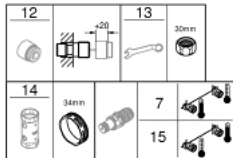

34 831 000 GROHTHERM 1000 PERFORMANCE THERMOSTATIC BATH MIXER 1/2"

PRODUCT DESCRIPTION

- Colour: chrome
- wall mounted
- GROHE CoolTouch safety housing
- GROHE LongLife finish
- GROHE SafeStop - safety button at 38°C
- GROHE SafeStop Plus - optional temperature limiter at 43°C included
- GROHE TurboStat - compact cartridge with wax thermoelement
- GROHE ProGrip - with knurl structure
- integrated mixed water shut off
- GROHE AquaDimmer with multiple function:
- integrated GROHE EcoButton (economy button with economy stop for shower)
- flow control
- diverter: bath/shower
- shower bottom outlet 1/2"
- built-in non return valves
- mousseur
- dirt strainers
- protected against backflow
- without connection unions
- GROHE EcoJoy - less water, perfect flow
- professional exclusive

34 831 000 GROHTHERM 1000 PERFORMANCE THERMOSTATIC BATH MIXER 1/2"

SPARE PARTS

- 1: Shut-off handle (Spare part-nr. 49162000)
 - 2: Temperature limiter (Spare part-nr. 47977000)
 - 3: Aquadimmer (Spare part-nr. 12433000)
 - 3.1: Sealing washer (Spare part-nr. 0305600M)
 - 4: Water flow (Spare part-nr. 47751000)
 - 5: Shut-off handle (Spare part-nr. 49160000)
 - 6: retaining ring (Spare part-nr. 47743000)
 - 7: Thermostatic compact cartridge 1/2" (Spare part-nr. 47439000)
 - 8: Race (Spare part-nr. 47975000)
 - 9: Mousseur (Spare part-nr. 13952000)
 - 10: Non-return valve (Spare part-nr. 08565000)
 - 11: Non-return valve (Spare part-nr. 47189000)
 - 11.1: Filter (Spare part-nr. 0726400M)
 - 11.2: Non-return valve (Spare part-nr. 08565000)
 - 11.3: O-Ring Ø17 x Ø2 (Spare part-nr. 0305500M)
 - 12: Extension 3/4", 20 mm (Spare part-nr. 0713000M)*
 - 13: Special spanner (Spare part-nr. 19377000)*
 - 14: Socket spanner (Spare part-nr. 19332000)*
 - 15: GROHE TurboStat cartridge 1/2" (Spare part-nr. 47175000)*
- * Optional accessories