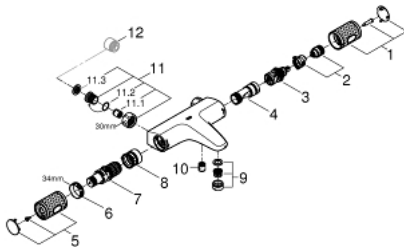

### PRODUCT DESCRIPTION

- Colour: chrome
- wall mounted
- GROHE CoolTouch safety housing
- GROHE LongLife finish
- GROHE SafeStop - safety button at 38°C
- GROHE SafeStop Plus - optional temperature limiter at 43°C included
- GROHE TurboStat - compact cartridge with wax thermostatic element
- GROHE ProGrip - with knurled structure
- integrated mixed water shut off
- GROHE AquaDimmer with multiple function:
  - FlowControl Button, one-button switch for full water flow to the shower
  - flow control
  - diverter: bath/shower
  - shower bottom outlet 1/2"
  - built-in non return valves
  - mousseur
  - dirt strainers
  - protected against backflow
  - without connection unions
  - professional exclusive

### SPARE PARTS

- 1: Shut-off handle (Spare part-nr. 49162000)
  - 2: Temperature limiter (Spare part-nr. 47977000)
  - 3: Aquadimmer (Spare part-nr. 12433000)
  - 3.1: Sealing washer (Spare part-nr. 0305600M)
  - 4: Water flow (Spare part-nr. 47751000)
  - 5: Shut-off handle (Spare part-nr. 49160000)
  - 6: retaining ring (Spare part-nr. 47743000)
  - 7: Thermostatic compact cartridge 1/2" (Spare part-nr. 47439000)
  - 8: Race (Spare part-nr. 47975000)
  - 9: Mousseur (Spare part-nr. 13952000)
  - 10: Non-return valve (Spare part-nr. 08565000)
  - 11: Non-return valve (Spare part-nr. 47189000)
  - 11.1: Filter (Spare part-nr. 0726400M)
  - 11.2: Non-return valve (Spare part-nr. 08565000)
  - 11.3: O-Ring Ø17 x Ø2 (Spare part-nr. 0305500M)
  - 12: Extension 3/4", 20 mm (Spare part-nr. 0713000M)\*
  - 13: Special spanner (Spare part-nr. 19377000)\*
  - 14: Socket spanner (Spare part-nr. 19332000)\*
  - 15: GROHE TurboStat cartridge 1/2" (Spare part-nr. 47175000)\*
- \* Optional accessories