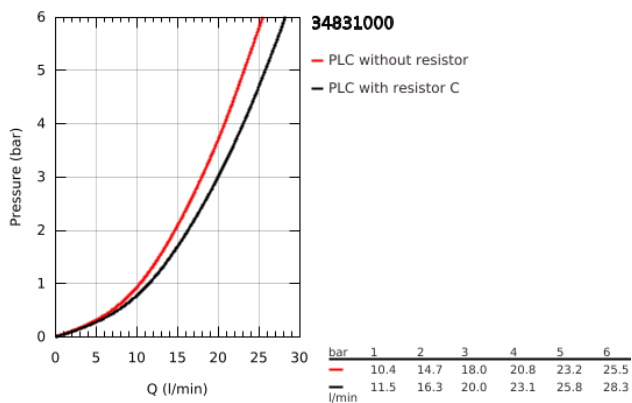

34 831 000 GROHTHERM 1000 PERFORMANCE THERMOSTATIC BATH MIXER 1/2"

PRODUCT DESCRIPTION

- Colour: chrome
- wall mounted
- GROHE CoolTouch safety housing
- GROHE LongLife finish
- GROHE SafeStop - safety button at 38°C
- GROHE SafeStop Plus - optional temperature limiter at 43°C included
- GROHE TurboStat - compact cartridge with wax thermoelement
- GROHE ProGrip - with knurl structure
- integrated mixed water shut off
- GROHE AquaDimmer with multiple function:
- integrated GROHE EcoButton (economy button with economy stop for shower)
- flow control
- diverter: bath/shower
- shower bottom outlet 1/2"
- built-in non return valves
- mousseur
- dirt strainers
- protected against backflow
- without connection unions
- GROHE EcoJoy - less water, perfect flow
- professional exclusive

34 831 000 GROHTHERM 1000 PERFORMANCE THERMOSTATIC BATH MIXER 1/2"

SPARE PARTS

- 1: Shut-off handle (Spare part-nr. 49162000)
 - 2: Temperature limiter (Spare part-nr. 47977000)
 - 3: Aquadimmer (Spare part-nr. 12433000)
 - 3.1: Sealing washer (Spare part-nr. 0305600M)
 - 4: Water flow (Spare part-nr. 47751000)
 - 5: Shut-off handle (Spare part-nr. 49160000)
 - 6: retaining ring (Spare part-nr. 47743000)
 - 7: Thermostatic compact cartridge 1/2" (Spare part-nr. 47439000)
 - 8: Race (Spare part-nr. 47975000)
 - 9: Mousseur (Spare part-nr. 13952000)
 - 10: Non-return valve (Spare part-nr. 08565000)
 - 11: Non-return valve (Spare part-nr. 47189000)
 - 11.1: Filter (Spare part-nr. 0726400M)
 - 11.2: Non-return valve (Spare part-nr. 08565000)
 - 11.3: O-Ring Ø17 x Ø2 (Spare part-nr. 0305500M)
 - 12: Extension 3/4", 20 mm (Spare part-nr. 0713000M)*
 - 13: Special spanner (Spare part-nr. 19377000)*
 - 14: Socket spanner (Spare part-nr. 19332000)*
 - 15: GROHE TurboStat cartridge 1/2" (Spare part-nr. 47175000)*
- * Optional accessories