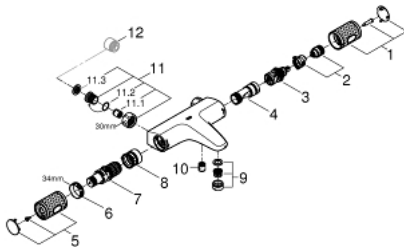

34 831 000 GROHTHERM 1000 PERFORMANCE THERMOSTATIC BATH MIXER 1/2"

PRODUCT DESCRIPTION

- Colour: chrome
- wall mounted
- GROHE CoolTouch safety housing
- GROHE LongLife finish
- GROHE SafeStop - safety button at 38°C
- GROHE SafeStop Plus - optional temperature limiter at 43°C included
- GROHE TurboStat - compact cartridge with wax thermoelement
- GROHE ProGrip - with knurl structure
- integrated mixed water shut off
- GROHE AquaDimmer with multiple function:
- integrated GROHE EcoButton (economy button with economy stop for shower)
- flow control
- diverter: bath/shower
- shower bottom outlet 1/2"
- built-in non return valves
- mousseur
- dirt strainers
- protected against backflow
- without connection unions
- GROHE EcoJoy - less water, perfect flow
- professional exclusive

34 831 000 GROHTHERM 1000 PERFORMANCE THERMOSTATIC BATH MIXER 1/2"

SPARE PARTS

- 1: Shut-off handle (Spare part-nr. 49162000)
 - 2: Temperature limiter (Spare part-nr. 47977000)
 - 3: Aquadimmer (Spare part-nr. 12433000)
 - 3.1: Sealing washer (Spare part-nr. 0305600M)
 - 4: Water flow (Spare part-nr. 47751000)
 - 5: Shut-off handle (Spare part-nr. 49160000)
 - 6: retaining ring (Spare part-nr. 47743000)
 - 7: Thermostatic compact cartridge 1/2" (Spare part-nr. 47439000)
 - 8: Race (Spare part-nr. 47975000)
 - 9: Mousseur (Spare part-nr. 13952000)
 - 10: Non-return valve (Spare part-nr. 08565000)
 - 11: Non-return valve (Spare part-nr. 47189000)
 - 11.1: Filter (Spare part-nr. 0726400M)
 - 11.2: Non-return valve (Spare part-nr. 08565000)
 - 11.3: O-Ring Ø17 x Ø2 (Spare part-nr. 0305500M)
 - 12: Extension 3/4", 20 mm (Spare part-nr. 0713000M)*
 - 13: Special spanner (Spare part-nr. 19377000)*
 - 14: Socket spanner (Spare part-nr. 19332000)*
 - 15: GROHE TurboStat cartridge 1/2" (Spare part-nr. 47175000)*
- * Optional accessories