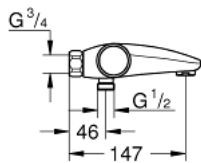

34 831 000 GROHTHERM 1000 PERFORMANCE THERMOSTATIC BATH MIXER 1/2"

PRODUCT DESCRIPTION

- Colour: chrome
- wall mounted
- GROHE CoolTouch safety housing
- GROHE LongLife finish
- GROHE SafeStop - safety button at 38°C
- GROHE SafeStop Plus - optional temperature limiter at 43°C included
- GROHE TurboStat - compact cartridge with wax thermoelement
- GROHE ProGrip - with knurl structure
- integrated mixed water shut off
- GROHE AquaDimmer with multiple function:
- integrated GROHE EcoButton (economy button with economy stop for shower)
- flow control
- diverter: bath/shower
- shower bottom outlet 1/2"
- built-in non return valves
- mousseur
- dirt strainers
- protected against backflow
- without connection unions
- GROHE EcoJoy - less water, perfect flow
- professional exclusive