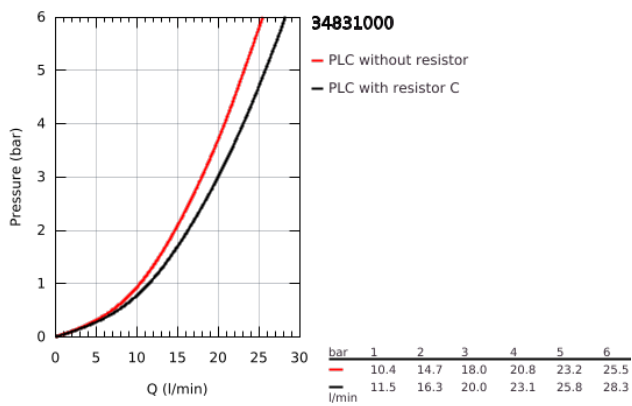

## 34 831 000 GROHTHERM 1000 PERFORMANCE THERMOSTATIC BATH MIXER 1/2"

### PRODUCT DESCRIPTION

- Colour: chrome
- wall mounted
- GROHE CoolTouch safety housing
- GROHE LongLife finish
- GROHE SafeStop - safety button at 38°C
- GROHE SafeStop Plus - optional temperature limiter at 43°C included
- GROHE TurboStat - compact cartridge with wax thermostatic element
- GROHE ProGrip - with knurled structure
- integrated mixed water shut off
- GROHE AquaDimmer with multiple function:
  - FlowControl Button, one-button switch for full water flow to the shower
  - flow control
  - diverter: bath/shower
  - shower bottom outlet 1/2"
  - built-in non return valves
  - mousseur
  - dirt strainers
  - protected against backflow
  - without connection unions
  - professional exclusive