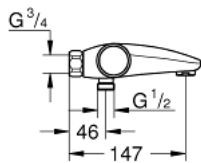

34 831 000 GROHTHERM 1000 PERFORMANCE THERMOSTATIC BATH MIXER 1/2"

PRODUCT DESCRIPTION

- Colour: chrome
- wall mounted
- GROHE CoolTouch safety housing
- GROHE LongLife finish
- GROHE SafeStop - safety button at 38°C
- GROHE SafeStop Plus - optional temperature limiter at 43°C included
- GROHE TurboStat - compact cartridge with wax thermoelement
- GROHE ProGrip - with knurl structure
- integrated mixed water shut off
- GROHE AquaDimmer with multiple function:
- integrated GROHE EcoButton (economy button with economy stop for shower)
- flow control
- diverter: bath/shower
- shower bottom outlet 1/2"
- built-in non return valves
- mousseur
- dirt strainers
- protected against backflow
- without connection unions
- GROHE EcoJoy - less water, perfect flow
- professional exclusive

34 831 000 GROHTHERM 1000 PERFORMANCE THERMOSTATIC BATH MIXER 1/2"

SPARE PARTS

- 1: Shut-off handle (Spare part-nr. 49162000)
 - 2: Temperature limiter (Spare part-nr. 47977000)
 - 3: Aquadimmer (Spare part-nr. 12433000)
 - 3.1: Sealing washer (Spare part-nr. 0305600M)
 - 4: Water flow (Spare part-nr. 47751000)
 - 5: Shut-off handle (Spare part-nr. 49160000)
 - 6: retaining ring (Spare part-nr. 47743000)
 - 7: Thermostatic compact cartridge 1/2" (Spare part-nr. 47439000)
 - 8: Race (Spare part-nr. 47975000)
 - 9: Mousseur (Spare part-nr. 13952000)
 - 10: Non-return valve (Spare part-nr. 08565000)
 - 11: Non-return valve (Spare part-nr. 47189000)
 - 11.1: Filter (Spare part-nr. 0726400M)
 - 11.2: Non-return valve (Spare part-nr. 08565000)
 - 11.3: O-Ring Ø17 x Ø2 (Spare part-nr. 0305500M)
 - 12: Extension 3/4", 20 mm (Spare part-nr. 0713000M)*
 - 13: Special spanner (Spare part-nr. 19377000)*
 - 14: Socket spanner (Spare part-nr. 19332000)*
 - 15: GROHE TurboStat cartridge 1/2" (Spare part-nr. 47175000)*
- * Optional accessories