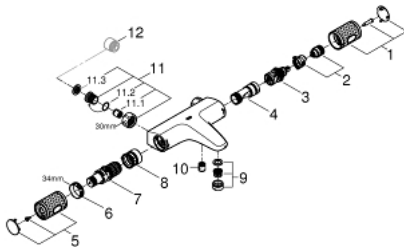

34 831 000 GROHTHERM 1000 PERFORMANCE THERMOSTATIC BATH MIXER 1/2"

PRODUCT DESCRIPTION

- Түс: Chrome
- wall mounted
- GROHE CoolTouch safety housing
- GROHE LongLife finish
- GROHE SafeStop safety button at 38°C (calibration required)
- GROHE SafeStop Plus - optional temperature limiter at 43°C included
- GROHE TurboStat - compact cartridge with wax thermostatic element
- GROHE ProGrip - with knurled structure
- integrated mixed water shut off
- GROHE AquaDimmer with multiple function:
 - FlowControl Button, one-button switch for full water flow to the shower
 - flow control
 - переключатель: ванна/душ
 - shower bottom outlet 1/2"
 - built-in non return valves
 - mousseur
 - dirt strainers
 - protected against backflow
 - without connection unions
 - professional exclusive

34 831 000 GROHTHERM 1000 PERFORMANCE THERMOSTATIC BATH MIXER 1/2"

SPARE PARTS

- 1: Shut-off handle (Spare part-nr. 49162000)
- 2: Stop (Spare part-nr. 47977000)
- 3: Aquadimmer (Spare part-nr. 12433000)
- 3.1: Sealing washer (Spare part-nr. 0305600M)
- 4: Water flow (Spare part-nr. 47751000)
- 5: Shut-off handle (Spare part-nr. 49160000)
- 6: Fitting ring (Spare part-nr. 47743000)
- 7: Thermostatic compact cartridge 1/2" (Spare part-nr. 47439000)
- 8: Race (Spare part-nr. 47975000)
- 9: Mousseur (Spare part-nr. 13952000)
- 10: Non-return valve (Spare part-nr. 08565000)
- 11: Non-return valve (Spare part-nr. 47189000)
- 11.1: Dirt strainer (Spare part-nr. 0726400M)
- 11.2: Non-return valve (Spare part-nr. 08565000)
- 11.3: O-ring $\varnothing 17 \times \varnothing 2$ (Spare part-nr. 0305500M)
- 12: Extension 3/4", 20 mm (Spare part-nr. 0713000M)*
- 13: Special spanner (Spare part-nr. 19377000)*
- 14: Socket spanner (Spare part-nr. 19332000)*
- 15: GROHE TurboStat cartridge 1/2" (Spare part-nr. 47175000)*