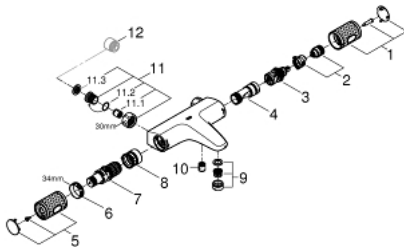

### PRODUCT DESCRIPTION

- Tyc: Chrome
- wall mounted
- GROHE CoolTouch safety housing
- GROHE LongLife finish
- GROHE SafeStop safety button at 38°C ( calibration required )
- GROHE SafeStop Plus - optional temperature limiter at 43°C included
- GROHE TurboStat - compact cartridge with wax thermostatic element
- GROHE ProGrip - with knurl structure
- integrated mixed water shut off
- GROHE AquaDimmer with multiple function:
- integrated GROHE EcoButton (economy button with economy stop for shower)
- flow control
- diverter: bath/shower
- shower bottom outlet 1/2"
- built-in non return valves
- mousseur
- dirt strainers
- protected against backflow
- without connection unions
- GROHE EcoJoy - Less water, perfect flow
- professional exclusive

34 831 000 **GROHTHERM 1000 PERFORMANCE THERMOSTATIC BATH MIXER 1/2"**

**SPARE PARTS**

- 1: Shut-off handle (Spare part-nr. 49162000)
- 2: Stop (Spare part-nr. 47977000)
- 3: Aquadimmer (Spare part-nr. 12433000)
- 3.1: Sealing washer (Spare part-nr. 0305600M)
- 4: Water flow (Spare part-nr. 47751000)
- 5: Shut-off handle (Spare part-nr. 49160000)
- 6: Fitting ring (Spare part-nr. 47743000)
- 7: Thermostatic compact cartridge 1/2" (Spare part-nr. 47439000)
- 8: Race (Spare part-nr. 47975000)
- 9: Mousseur (Spare part-nr. 13952000)
- 10: Non-return valve (Spare part-nr. 08565000)
- 11: Non-return valve (Spare part-nr. 47189000)
- 11.1: Dirt strainer (Spare part-nr. 0726400M)
- 11.2: Non-return valve (Spare part-nr. 08565000)
- 11.3: O-ring  $\varnothing 17 \times \varnothing 2$  (Spare part-nr. 0305500M)
- 12: Extension 3/4", 20 mm (Spare part-nr. 0713000M)\*
- 13: Special spanner (Spare part-nr. 19377000)\*
- 14: Socket spanner (Spare part-nr. 19332000)\*
- 15: GROHE TurboStat cartridge 1/2" (Spare part-nr. 47175000)\*