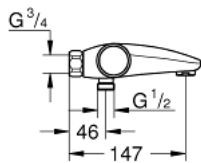

34 831 000 GROHTHERM 1000 PERFORMANCE THERMOSTATIC BATH MIXER 1/2"

PRODUCT DESCRIPTION

- Түс: Chrome
- wall mounted
- GROHE CoolTouch safety housing
- GROHE LongLife finish
- GROHE SafeStop safety button at 38°C (calibration required)
- GROHE SafeStop Plus - optional temperature limiter at 43°C included
- GROHE TurboStat - compact cartridge with wax thermostatic element
- GROHE ProGrip - with knurled structure
- integrated mixed water shut off
- GROHE AquaDimmer with multiple function:
 - FlowControl Button, one-button switch for full water flow to the shower
 - flow control
 - переключатель: ванна/душ
 - shower bottom outlet 1/2"
 - built-in non return valves
 - mousseur
 - dirt strainers
 - protected against backflow
 - without connection unions
 - professional exclusive

34 831 000 GROHTHERM 1000 PERFORMANCE THERMOSTATIC BATH MIXER 1/2"

SPARE PARTS

- 1: Shut-off handle (Spare part-nr. 49162000)
- 2: Stop (Spare part-nr. 47977000)
- 3: Aquadimmer (Spare part-nr. 12433000)
- 3.1: Sealing washer (Spare part-nr. 0305600M)
- 4: Water flow (Spare part-nr. 47751000)
- 5: Shut-off handle (Spare part-nr. 49160000)
- 6: Fitting ring (Spare part-nr. 47743000)
- 7: Thermostatic compact cartridge 1/2" (Spare part-nr. 47439000)
- 8: Race (Spare part-nr. 47975000)
- 9: Mousseur (Spare part-nr. 13952000)
- 10: Non-return valve (Spare part-nr. 08565000)
- 11: Non-return valve (Spare part-nr. 47189000)
- 11.1: Dirt strainer (Spare part-nr. 0726400M)
- 11.2: Non-return valve (Spare part-nr. 08565000)
- 11.3: O-ring $\varnothing 17 \times \varnothing 2$ (Spare part-nr. 0305500M)
- 12: Extension 3/4", 20 mm (Spare part-nr. 0713000M)*
- 13: Special spanner (Spare part-nr. 19377000)*
- 14: Socket spanner (Spare part-nr. 19332000)*
- 15: GROHE TurboStat cartridge 1/2" (Spare part-nr. 47175000)*