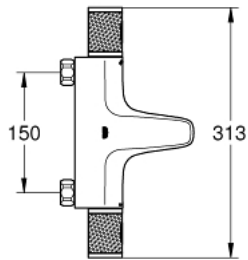

34 831 000 GROHTHERM 1000 PERFORMANCE THERMOSTATIC BATH MIXER 1/2"

PRODUCT DESCRIPTION

- Түс: Chrome
- wall mounted
- GROHE CoolTouch safety housing
- GROHE LongLife finish
- GROHE SafeStop safety button at 38°C (calibration required)
- GROHE SafeStop Plus - optional temperature limiter at 43°C included
- GROHE TurboStat - compact cartridge with wax thermostatic element
- GROHE ProGrip - with knurled structure
- integrated mixed water shut off
- GROHE AquaDimmer with multiple function:
  - FlowControl Button, one-button switch for full water flow to the shower
  - flow control
  - переключатель: ванна/душ
  - shower bottom outlet 1/2"
  - built-in non return valves
  - mousseur
  - dirt strainers
  - protected against backflow
  - without connection unions
  - professional exclusive