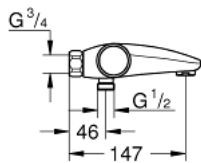

34 831 000 GROHTHERM 1000 PERFORMANCE THERMOSTATIC BATH MIXER 1/2"

PRODUCT DESCRIPTION

- Түс: Chrome
- wall mounted
- GROHE CoolTouch safety housing
- GROHE LongLife finish
- GROHE SafeStop safety button at 38°C (calibration required)
- GROHE SafeStop Plus - optional temperature limiter at 43°C included
- GROHE TurboStat - compact cartridge with wax thermostatic element
- GROHE ProGrip - with knurled structure
- integrated mixed water shut off
- GROHE AquaDimmer with multiple function:
  - FlowControl Button, one-button switch for full water flow to the shower
  - flow control
  - переключатель: ванна/душ
  - shower bottom outlet 1/2"
  - built-in non return valves
  - mousseur
  - dirt strainers
  - protected against backflow
  - without connection unions
  - professional exclusive