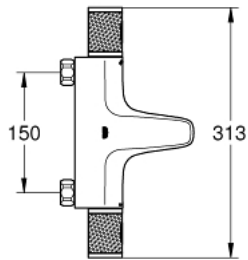

34 831 000 GROHTHERM 1000 PERFORMANCE THERMOSTATIC BATH MIXER 1/2"

PRODUCT DESCRIPTION

- Түс: Chrome
- wall mounted
- GROHE CoolTouch safety housing
- GROHE LongLife finish
- GROHE SafeStop safety button at 38°C (calibration required)
- GROHE SafeStop Plus - optional temperature limiter at 43°C included
- GROHE TurboStat - compact cartridge with wax thermostatic element
- GROHE ProGrip - with knurled structure
- integrated mixed water shut off
- GROHE AquaDimmer with multiple function:
 - FlowControl Button, one-button switch for full water flow to the shower
 - flow control
 - переключатель: ванна/душ
 - shower bottom outlet 1/2"
 - built-in non return valves
 - mousseur
 - dirt strainers
 - protected against backflow
 - without connection unions
 - professional exclusive

34 831 000 GROHTHERM 1000 PERFORMANCE THERMOSTATIC BATH MIXER 1/2"

SPARE PARTS

- 1: Shut-off handle (Spare part-nr. 49162000)
- 2: Stop (Spare part-nr. 47977000)
- 3: Aquadimmer (Spare part-nr. 12433000)
- 3.1: Sealing washer (Spare part-nr. 0305600M)
- 4: Water flow (Spare part-nr. 47751000)
- 5: Shut-off handle (Spare part-nr. 49160000)
- 6: Fitting ring (Spare part-nr. 47743000)
- 7: Thermostatic compact cartridge 1/2" (Spare part-nr. 47439000)
- 8: Race (Spare part-nr. 47975000)
- 9: Mousseur (Spare part-nr. 13952000)
- 10: Non-return valve (Spare part-nr. 08565000)
- 11: Non-return valve (Spare part-nr. 47189000)
- 11.1: Dirt strainer (Spare part-nr. 0726400M)
- 11.2: Non-return valve (Spare part-nr. 08565000)
- 11.3: O-ring $\varnothing 17 \times \varnothing 2$ (Spare part-nr. 0305500M)
- 12: Extension 3/4", 20 mm (Spare part-nr. 0713000M)*
- 13: Special spanner (Spare part-nr. 19377000)*
- 14: Socket spanner (Spare part-nr. 19332000)*
- 15: GROHE TurboStat cartridge 1/2" (Spare part-nr. 47175000)*