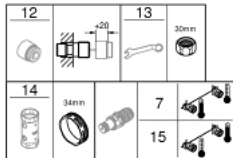

### PRODUCT DESCRIPTION

- Tyc: Chrome
- wall mounted
- GROHE CoolTouch safety housing
- GROHE LongLife finish
- GROHE SafeStop safety button at 38°C ( calibration required )
- GROHE SafeStop Plus - optional temperature limiter at 43°C included
- GROHE TurboStat - compact cartridge with wax thermostatic element
- GROHE ProGrip - with knurl structure
- integrated mixed water shut off
- GROHE AquaDimmer with multiple function:
- integrated GROHE EcoButton (economy button with economy stop for shower)
- flow control
- diverter: bath/shower
- shower bottom outlet 1/2"
- built-in non return valves
- mousseur
- dirt strainers
- protected against backflow
- without connection unions
- GROHE EcoJoy - Less water, perfect flow
- professional exclusive