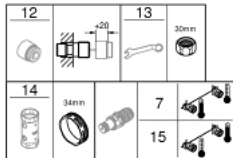

34 831 000 GROHTHERM 1000 PERFORMANCE THERMOSTATIC BATH MIXER 1/2"

PRODUCT DESCRIPTION

- Түс: Chrome
- wall mounted
- GROHE CoolTouch safety housing
- GROHE LongLife finish
- GROHE SafeStop safety button at 38°C (calibration required)
- GROHE SafeStop Plus - optional temperature limiter at 43°C included
- GROHE TurboStat - compact cartridge with wax thermostatic element
- GROHE ProGrip - with knurled structure
- integrated mixed water shut off
- GROHE AquaDimmer with multiple function:
 - FlowControl Button, one-button switch for full water flow to the shower
 - flow control
 - переключатель: ванна/душ
 - shower bottom outlet 1/2"
 - built-in non return valves
 - mousseur
 - dirt strainers
 - protected against backflow
 - without connection unions
 - professional exclusive

34 831 000 GROHTHERM 1000 PERFORMANCE THERMOSTATIC BATH MIXER 1/2"

SPARE PARTS

- 1: Shut-off handle (Spare part-nr. 49162000)
- 2: Stop (Spare part-nr. 47977000)
- 3: Aquadimmer (Spare part-nr. 12433000)
- 3.1: Sealing washer (Spare part-nr. 0305600M)
- 4: Water flow (Spare part-nr. 47751000)
- 5: Shut-off handle (Spare part-nr. 49160000)
- 6: Fitting ring (Spare part-nr. 47743000)
- 7: Thermostatic compact cartridge 1/2" (Spare part-nr. 47439000)
- 8: Race (Spare part-nr. 47975000)
- 9: Mousseur (Spare part-nr. 13952000)
- 10: Non-return valve (Spare part-nr. 08565000)
- 11: Non-return valve (Spare part-nr. 47189000)
- 11.1: Dirt strainer (Spare part-nr. 0726400M)
- 11.2: Non-return valve (Spare part-nr. 08565000)
- 11.3: O-ring $\varnothing 17 \times \varnothing 2$ (Spare part-nr. 0305500M)
- 12: Extension 3/4", 20 mm (Spare part-nr. 0713000M)*
- 13: Special spanner (Spare part-nr. 19377000)*
- 14: Socket spanner (Spare part-nr. 19332000)*
- 15: GROHE TurboStat cartridge 1/2" (Spare part-nr. 47175000)*