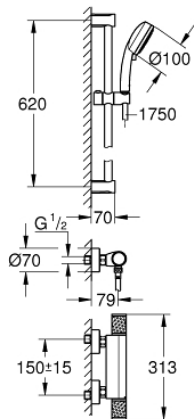

## 34 834 000 GROHTHERM 1000 PERFORMANCE THERMOSTATIC SHOWER MIXER 1/2" WITH SHOWER SET

### PRODUCT DESCRIPTION

- Colour: chrome
- consisting of:
  - Grothem 1000 Performance thermostatic shower mixer 1/2" (34 827)
  - Tempesta Cosmopolitan 100 shower set, 2 sprays, 600 mm (27 578 002)
  - optional GROHE EcoJoy 5.7 l/min flow limiter included
- professional exclusive

### SPARE PARTS

- 1: Shut-off handle (Spare part-nr. 49160000)
  - 2: Ceramic headpart 1/2" (Spare part-nr. 45346000)
  - 2.1: O-Ring Ø18,2 x Ø1,7 (Spare part-nr. 0392400M)
  - 3: retaining ring (Spare part-nr. 47743000)
  - 4: Thermostatic compact cartridge 1/2" (Spare part-nr. 47439000)
  - 5: Race (Spare part-nr. 47975000)
  - 6: Non-return valve (Spare part-nr. 47189000)
  - 6.1: Filter (Spare part-nr. 0726400M)
  - 6.2: Non-return valve (Spare part-nr. 08565000)
  - 6.3: O-Ring Ø17 x Ø2 (Spare part-nr. 0305500M)
  - 7: S-union (Spare part-nr. 12662000)
  - 8: Non-return valve (Spare part-nr. 08565000)
  - 9: Shower rail holder (Spare part-nr. 48095000)
  - 10: Glide element (Spare part-nr. 12140000)
  - 11: Dirt strainer (Spare part-nr. 0700200M)
  - 12: Compensation disc (Spare part-nr. 48051000)\*
  - 13: Extension 3/4", 20 mm (Spare part-nr. 0713000M)\*
  - 14: Special spanner (Spare part-nr. 19377000)\*
  - 15: Socket spanner (Spare part-nr. 19332000)\*
  - 16: GROHE TurboStat cartridge 1/2" (Spare part-nr. 47175000)\*
- \* Optional accessories