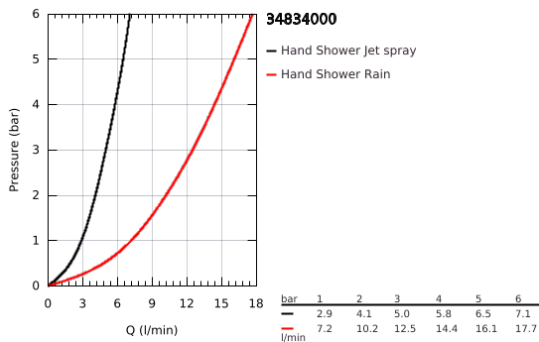

34 834 000 GROHTHERM 1000 PERFORMANCE THERMOSTATIC SHOWER MIXER 1/2" WITH SHOWER SET

PRODUCT DESCRIPTION

- Colour: chrome
- consisting of:
 - Grotherm 1000 Performance thermostatic shower mixer 1/2" (34 827)
 - Tempesta Cosmopolitan 100 shower set, 2 sprays, 600 mm (27 578 002)
- optional 5.7 l/min flow limiter included
- professional exclusive

34 834 000 GROHTHERM 1000 PERFORMANCE THERMOSTATIC SHOWER MIXER 1/2" WITH SHOWER SET

SPARE PARTS

- 1: Shut-off handle (Spare part-nr. 49160000)
 - 2: Ceramic headpart 1/2" (Spare part-nr. 45346000)
 - 2.1: O-Ring Ø18,2 x Ø1,7 (Spare part-nr. 0392400M)
 - 3: retaining ring (Spare part-nr. 47743000)
 - 4: Thermostatic compact cartridge 1/2" (Spare part-nr. 47439000)
 - 5: Race (Spare part-nr. 47975000)
 - 6: Non-return valve (Spare part-nr. 47189000)
 - 6.1: Filter (Spare part-nr. 0726400M)
 - 6.2: Non-return valve (Spare part-nr. 08565000)
 - 6.3: O-Ring Ø17 x Ø2 (Spare part-nr. 0305500M)
 - 7: S-union (Spare part-nr. 12662000)
 - 8: Non-return valve (Spare part-nr. 08565000)
 - 9: Shower rail holder (Spare part-nr. 48095000)
 - 10: Glide element (Spare part-nr. 12140000)
 - 11: Dirt strainer (Spare part-nr. 0700200M)
 - 12: Compensation disc (Spare part-nr. 48051000)*
 - 13: Extension 3/4", 20 mm (Spare part-nr. 0713000M)*
 - 14: Special spanner (Spare part-nr. 19377000)*
 - 15: Socket spanner (Spare part-nr. 19332000)*
 - 16: GROHE TurboStat cartridge 1/2" (Spare part-nr. 47175000)*
- * Optional accessories