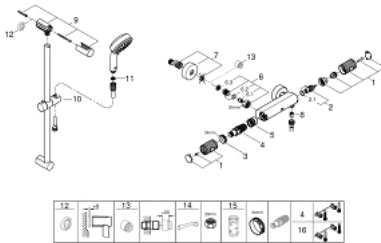

### PRODUCT DESCRIPTION

- Colour: chrome
- consisting of:
  - Grothem 1000 Performance thermostatic shower mixer 1/2" (34 827)
  - Tempesta Cosmopolitan 100 shower set, 2 sprays, 600 mm (27 578 002)
  - optional GROHE EcoJoy 5.7 l/min flow limiter included
- professional exclusive

### SPARE PARTS

- 1: Shut-off handle (Spare part-nr. 49160000)
  - 2: Ceramic headpart 1/2" (Spare part-nr. 45346000)
  - 2.1: O-Ring Ø18,2 x Ø1,7 (Spare part-nr. 0392400M)
  - 3: retaining ring (Spare part-nr. 47743000)
  - 4: Thermostatic compact cartridge 1/2" (Spare part-nr. 47439000)
  - 5: Race (Spare part-nr. 47975000)
  - 6: Non-return valve (Spare part-nr. 47189000)
  - 6.1: Filter (Spare part-nr. 0726400M)
  - 6.2: Non-return valve (Spare part-nr. 08565000)
  - 6.3: O-Ring Ø17 x Ø2 (Spare part-nr. 0305500M)
  - 7: S-union (Spare part-nr. 12662000)
  - 8: Non-return valve (Spare part-nr. 08565000)
  - 9: Shower rail holder (Spare part-nr. 48095000)
  - 10: Glide element (Spare part-nr. 12140000)
  - 11: Dirt strainer (Spare part-nr. 0700200M)
  - 12: Compensation disc (Spare part-nr. 48051000)\*
  - 13: Extension 3/4", 20 mm (Spare part-nr. 0713000M)\*
  - 14: Special spanner (Spare part-nr. 19377000)\*
  - 15: Socket spanner (Spare part-nr. 19332000)\*
  - 16: GROHE TurboStat cartridge 1/2" (Spare part-nr. 47175000)\*
- \* Optional accessories