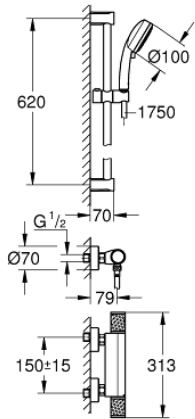

34 834 000 GROHTHERM 1000 PERFORMANCE THERMOSTATIC SHOWER MIXER 1/2" WITH SHOWER SET

PRODUCT DESCRIPTION

- Colour: chrome
- consisting of:
 - Grotherm 1000 Performance thermostatic shower mixer 1/2" (34 827)
 - Tempesta Cosmopolitan 100 shower set, 2 sprays, 600 mm (27 578 002)
- optional 5.7 l/min flow limiter included
- professional exclusive

34 834 000 GROHTHERM 1000 PERFORMANCE THERMOSTATIC SHOWER MIXER 1/2" WITH SHOWER SET

SPARE PARTS

- 1: Shut-off handle (Spare part-nr. 49160000)
 - 2: Ceramic headpart 1/2" (Spare part-nr. 45346000)
 - 2.1: O-Ring Ø18,2 x Ø1,7 (Spare part-nr. 0392400M)
 - 3: retaining ring (Spare part-nr. 47743000)
 - 4: Thermostatic compact cartridge 1/2" (Spare part-nr. 47439000)
 - 5: Race (Spare part-nr. 47975000)
 - 6: Non-return valve (Spare part-nr. 47189000)
 - 6.1: Filter (Spare part-nr. 0726400M)
 - 6.2: Non-return valve (Spare part-nr. 08565000)
 - 6.3: O-Ring Ø17 x Ø2 (Spare part-nr. 0305500M)
 - 7: S-union (Spare part-nr. 12662000)
 - 8: Non-return valve (Spare part-nr. 08565000)
 - 9: Shower rail holder (Spare part-nr. 48095000)
 - 10: Glide element (Spare part-nr. 12140000)
 - 11: Dirt strainer (Spare part-nr. 0700200M)
 - 12: Compensation disc (Spare part-nr. 48051000)*
 - 13: Extension 3/4", 20 mm (Spare part-nr. 0713000M)*
 - 14: Special spanner (Spare part-nr. 19377000)*
 - 15: Socket spanner (Spare part-nr. 19332000)*
 - 16: GROHE TurboStat cartridge 1/2" (Spare part-nr. 47175000)*
- * Optional accessories