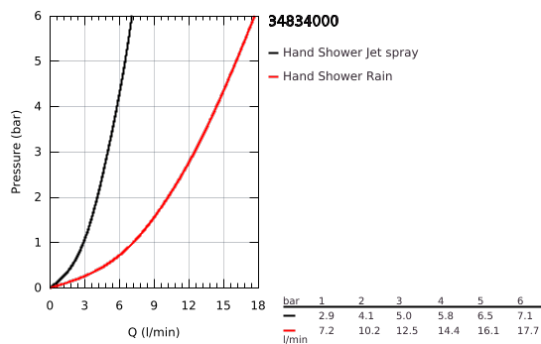

## 34 834 000 GROHTHERM 1000 PERFORMANCE THERMOSTATIC SHOWER MIXER 1/2" WITH SHOWER SET

### PRODUCT DESCRIPTION

- Colour: chrome
- consisting of:
  - Grothem 1000 Performance thermostatic shower mixer 1/2" (34 827)
  - Tempesta Cosmopolitan 100 shower set, 2 sprays, 600 mm (27 578 002)
  - optional GROHE EcoJoy 5.7 l/min flow limiter included
- professional exclusive