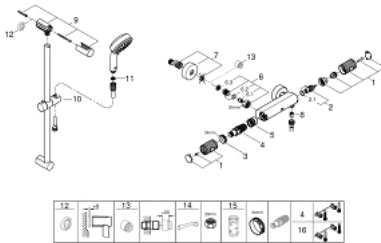

34 834 000 GROHTHERM 1000 PERFORMANCE THERMOSTATIC SHOWER MIXER 1/2" WITH SHOWER SET

PRODUCT DESCRIPTION

- Colour: chrome
- consisting of:
 - Grotherm 1000 Performance thermostatic shower mixer 1/2" (34 827)
 - Tempesta Cosmopolitan 100 shower set, 2 sprays, 600 mm (27 578 002)
- optional 5.7 l/min flow limiter included
- professional exclusive

34 834 000 GROHTHERM 1000 PERFORMANCE THERMOSTATIC SHOWER MIXER 1/2" WITH SHOWER SET

SPARE PARTS

- 1: Shut-off handle (Spare part-nr. 49160000)
 - 2: Ceramic headpart 1/2" (Spare part-nr. 45346000)
 - 2.1: O-Ring Ø18,2 x Ø1,7 (Spare part-nr. 0392400M)
 - 3: retaining ring (Spare part-nr. 47743000)
 - 4: Thermostatic compact cartridge 1/2" (Spare part-nr. 47439000)
 - 5: Race (Spare part-nr. 47975000)
 - 6: Non-return valve (Spare part-nr. 47189000)
 - 6.1: Filter (Spare part-nr. 0726400M)
 - 6.2: Non-return valve (Spare part-nr. 08565000)
 - 6.3: O-Ring Ø17 x Ø2 (Spare part-nr. 0305500M)
 - 7: S-union (Spare part-nr. 12662000)
 - 8: Non-return valve (Spare part-nr. 08565000)
 - 9: Shower rail holder (Spare part-nr. 48095000)
 - 10: Glide element (Spare part-nr. 12140000)
 - 11: Dirt strainer (Spare part-nr. 0700200M)
 - 12: Compensation disc (Spare part-nr. 48051000)*
 - 13: Extension 3/4", 20 mm (Spare part-nr. 0713000M)*
 - 14: Special spanner (Spare part-nr. 19377000)*
 - 15: Socket spanner (Spare part-nr. 19332000)*
 - 16: GROHE TurboStat cartridge 1/2" (Spare part-nr. 47175000)*
- * Optional accessories