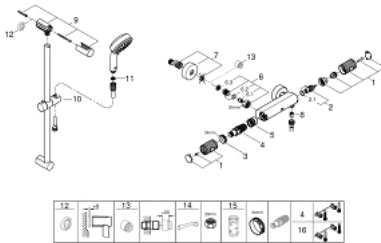

### PRODUCT DESCRIPTION

- Tyc: Chrome
- consisting of:
  - Grotherm 1000 Performance thermostatic shower mixer 1/2" (34 827)
  - Tempesta Cosmopolitan 100 shower set, 2 sprays, 600 mm (27 578 002)
- optional 5.7 l/min flow limiter included
- professional exclusive

### SPARE PARTS

- 1: Shut-off handle (Spare part-nr. 49160000)
  - 2: Ceramic headpart 1/2" (Spare part-nr. 45346000)
  - 2.1: O-ring  $\varnothing$  18.2 x  $\varnothing$  1.7 (Spare part-nr. 0392400M)
  - 3: Fitting ring (Spare part-nr. 47743000)
  - 4: Thermostatic compact cartridge 1/2" (Spare part-nr. 47439000)
  - 5: Race (Spare part-nr. 47975000)
  - 6: Non-return valve (Spare part-nr. 47189000)
  - 6.1: Dirt strainer (Spare part-nr. 0726400M)
  - 6.2: Non-return valve (Spare part-nr. 08565000)
  - 6.3: O-ring  $\varnothing$  17 x  $\varnothing$  2 (Spare part-nr. 0305500M)
  - 7: S-union (Spare part-nr. 12662000)
  - 8: Non-return valve (Spare part-nr. 08565000)
  - 9: Shower rail holder (Spare part-nr. 48095000)
  - 10: Glide element (Spare part-nr. 12140000)
  - 11: Dirt strainer (Spare part-nr. 0700200M)
  - 12: Compensation disc (Spare part-nr. 48051000)\*
  - 13: Extension 3/4", 20 mm (Spare part-nr. 0713000M)\*
  - 14: Special spanner (Spare part-nr. 19377000)\*
  - 15: Socket spanner (Spare part-nr. 19332000)\*
  - 16: GROHE TurboStat cartridge 1/2" (Spare part-nr. 47175000)\*
- \* Optional accessories