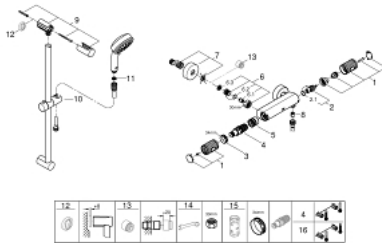

### PRODUCT DESCRIPTION

- Tyc: Chrome
- consisting of:
  - Grotherm 1000 Performance thermostatic shower mixer 1/2" (34 827)
  - Tempesta Cosmopolitan 100 shower set, 2 sprays, 600 mm (27 578 002)
- optional GROHE EcoJoy 5.7 l/min flow limiter included
- professional exclusive

### SPARE PARTS

- 1: Shut-off handle (Spare part-nr. 49160000)
- 2: Ceramic headpart 1/2" (Spare part-nr. 45346000)
- 2.1: O-ring  $\varnothing$  18.2 x  $\varnothing$  1.7 (Spare part-nr. 0392400M)
- 3: Fitting ring (Spare part-nr. 47743000)
- 4: Thermostatic compact cartridge 1/2" (Spare part-nr. 47439000)
- 5: Race (Spare part-nr. 47975000)
- 6: Non-return valve (Spare part-nr. 47189000)
- 6.1: Dirt strainer (Spare part-nr. 0726400M)
- 6.2: Non-return valve (Spare part-nr. 08565000)
- 6.3: O-ring  $\varnothing$  17 x  $\varnothing$  2 (Spare part-nr. 0305500M)
- 7: S-union (Spare part-nr. 12662000)
- 8: Non-return valve (Spare part-nr. 08565000)
- 9: Shower rail holder (Spare part-nr. 48095000)
- 10: Glide element (Spare part-nr. 12140000)
- 11: Dirt strainer (Spare part-nr. 0700200M)
- 12: Compensation disc (Spare part-nr. 48051000)\*
- 13: Extension 3/4", 20 mm (Spare part-nr. 0713000M)\*
- 14: Special spanner (Spare part-nr. 19377000)\*
- 15: Socket spanner (Spare part-nr. 19332000)\*
- 16: GROHE TurboStat cartridge 1/2" (Spare part-nr. 47175000)\*