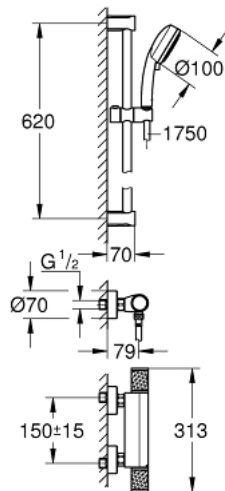

## 34 834 000 GROHTHERM 1000 PERFORMANCE THERMOSTATIC SHOWER MIXER 1/2" WITH SHOWER SET

### PRODUCT DESCRIPTION

- Tyc: Chrome
- consisting of:
  - Grotherm 1000 Performance thermostatic shower mixer 1/2" (34 827)
  - Tempesta Cosmopolitan 100 shower set, 2 sprays, 600 mm (27 578 002)
- optional GROHE EcoJoy 5.7 l/min flow limiter included
- professional exclusive

### SPARE PARTS

- 1: Shut-off handle (Spare part-nr. 49160000)
- 2: Ceramic headpart 1/2" (Spare part-nr. 45346000)
- 2.1: O-ring  $\varnothing$  18.2 x  $\varnothing$  1.7 (Spare part-nr. 0392400M)
- 3: Fitting ring (Spare part-nr. 47743000)
- 4: Thermostatic compact cartridge 1/2" (Spare part-nr. 47439000)
- 5: Race (Spare part-nr. 47975000)
- 6: Non-return valve (Spare part-nr. 47189000)
- 6.1: Dirt strainer (Spare part-nr. 0726400M)
- 6.2: Non-return valve (Spare part-nr. 08565000)
- 6.3: O-ring  $\varnothing$  17 x  $\varnothing$  2 (Spare part-nr. 0305500M)
- 7: S-union (Spare part-nr. 12662000)
- 8: Non-return valve (Spare part-nr. 08565000)
- 9: Shower rail holder (Spare part-nr. 48095000)
- 10: Glide element (Spare part-nr. 12140000)
- 11: Dirt strainer (Spare part-nr. 0700200M)
- 12: Compensation disc (Spare part-nr. 48051000)\*
- 13: Extension 3/4", 20 mm (Spare part-nr. 0713000M)\*
- 14: Special spanner (Spare part-nr. 19377000)\*
- 15: Socket spanner (Spare part-nr. 19332000)\*
- 16: GROHE TurboStat cartridge 1/2" (Spare part-nr. 47175000)\*