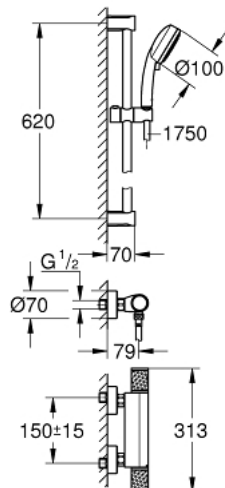

## 34 834 000 GROHTHERM 1000 PERFORMANCE THERMOSTATIC SHOWER MIXER 1/2" WITH SHOWER SET

### PRODUCT DESCRIPTION

- Tyc: Chrome
- consisting of:
  - Grotherm 1000 Performance thermostatic shower mixer 1/2" (34 827)
  - Tempesta Cosmopolitan 100 shower set, 2 sprays, 600 mm (27 578 002)
- optional 5.7 l/min flow limiter included
- professional exclusive

### SPARE PARTS

- 1: Shut-off handle (Spare part-nr. 49160000)
  - 2: Ceramic headpart 1/2" (Spare part-nr. 45346000)
  - 2.1: O-ring  $\varnothing$  18.2 x  $\varnothing$  1.7 (Spare part-nr. 0392400M)
  - 3: Fitting ring (Spare part-nr. 47743000)
  - 4: Thermostatic compact cartridge 1/2" (Spare part-nr. 47439000)
  - 5: Race (Spare part-nr. 47975000)
  - 6: Non-return valve (Spare part-nr. 47189000)
  - 6.1: Dirt strainer (Spare part-nr. 0726400M)
  - 6.2: Non-return valve (Spare part-nr. 08565000)
  - 6.3: O-ring  $\varnothing$  17 x  $\varnothing$  2 (Spare part-nr. 0305500M)
  - 7: S-union (Spare part-nr. 12662000)
  - 8: Non-return valve (Spare part-nr. 08565000)
  - 9: Shower rail holder (Spare part-nr. 48095000)
  - 10: Glide element (Spare part-nr. 12140000)
  - 11: Dirt strainer (Spare part-nr. 0700200M)
  - 12: Compensation disc (Spare part-nr. 48051000)\*
  - 13: Extension 3/4", 20 mm (Spare part-nr. 0713000M)\*
  - 14: Special spanner (Spare part-nr. 19377000)\*
  - 15: Socket spanner (Spare part-nr. 19332000)\*
  - 16: GROHE TurboStat cartridge 1/2" (Spare part-nr. 47175000)\*
- \* Optional accessories