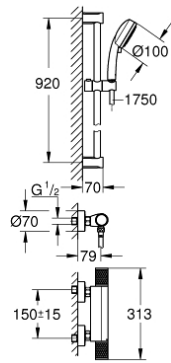

## 34 835 000 GROHTHERM 1000 PERFORMANCE THERMOSTATIC SHOWER MIXER 1/2" WITH SHOWER SET

### PRODUCT DESCRIPTION

- Colour: chrome
- consisting of:
  - Grotherm 1000 Performance thermostatic shower mixer 1/2" (34 827)
  - Tempesta Cosmopolitan 100 shower set, 2 sprays, 900 mm (27 788 002)
- optional 5.7 l/min flow limiter included
- professional exclusive

### SPARE PARTS

- 1: Shut-off handle (Spare part-nr. 49160000)
- 2: Ceramic headpart 1/2" (Spare part-nr. 45346000)
- 2.1: O-Ring Ø18,2 x Ø1,7 (Spare part-nr. 0392400M)
- 3: retaining ring (Spare part-nr. 47743000)
- 4: Thermostatic compact cartridge 1/2" (Spare part-nr. 47439000)
- 5: Race (Spare part-nr. 47975000)
- 6: Non-return valve (Spare part-nr. 47189000)
- 6.1: Filter (Spare part-nr. 0726400M)
- 6.2: Non-return valve (Spare part-nr. 08565000)
- 6.3: O-Ring Ø17 x Ø2 (Spare part-nr. 0305500M)
- 7: S-union (Spare part-nr. 12662000)
- 8: Non-return valve (Spare part-nr. 08565000)
- 9: Shower rail holder (Spare part-nr. 48095000)
- 10: Glide element (Spare part-nr. 12140000)
- 11: Dirt strainer (Spare part-nr. 0700200M)
- 12: Compensation disc (Spare part-nr. 48051000)\*
- 13: Extension 3/4", 20 mm (Spare part-nr. 0713000M)\*
- 14: Special spanner (Spare part-nr. 19377000)\*
- 15: Socket spanner (Spare part-nr. 19332000)\*
- 16: GROHE TurboStat cartridge 1/2" (Spare part-nr. 47175000)\*