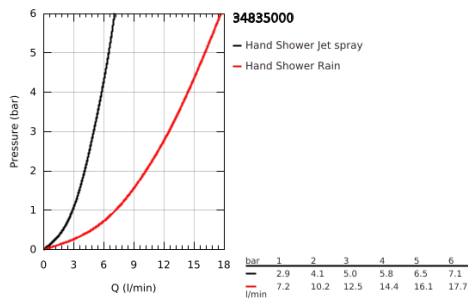

## 34 835 000 GROHTHERM 1000 PERFORMANCE THERMOSTATIC SHOWER MIXER 1/2" WITH SHOWER SET

### PRODUCT DESCRIPTION

- Colour: chrome
- consisting of:
  - Grotherm 1000 Performance thermostatic shower mixer 1/2" (34 827)
  - Tempesta Cosmopolitan 100 shower set, 2 sprays, 900 mm (27 788 002)
- optional 5.7 l/min flow limiter included
- professional exclusive