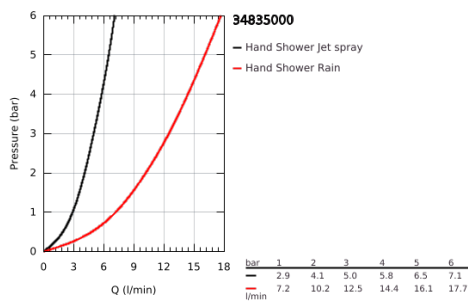

## 34 835 000 GROHTHERM 1000 PERFORMANCE THERMOSTATIC SHOWER MIXER 1/2" WITH SHOWER SET

### PRODUCT DESCRIPTION

- Colour: chrome
- consisting of:
  - Grotherm 1000 Performance thermostatic shower mixer 1/2" (34 827)
  - Tempesta Cosmopolitan 100 shower set, 2 sprays, 900 mm (27 788 002)
  - optional GROHE EcoJoy 5.7 l/min flow limiter included
- professional exclusive