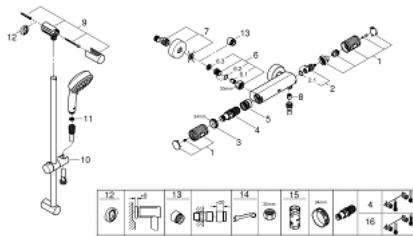

### PRODUCT DESCRIPTION

- Colour: chrome
- consisting of:
  - Grotherm 1000 Performance thermostatic shower mixer 1/2" (34 827)
  - Tempesta Cosmopolitan 100 shower set, 2 sprays, 900 mm (27 788 002)
  - optional GROHE EcoJoy 5.7 l/min flow limiter included
- professional exclusive

### SPARE PARTS

- 1: Shut-off handle (Spare part-nr. 49160000)
- 2: Ceramic headpart 1/2" (Spare part-nr. 45346000)
- 2.1: O-Ring Ø18,2 x Ø1,7 (Spare part-nr. 0392400M)
- 3: retaining ring (Spare part-nr. 47743000)
- 4: Thermostatic compact cartridge 1/2" (Spare part-nr. 47439000)
- 5: Race (Spare part-nr. 47975000)
- 6: Non-return valve (Spare part-nr. 47189000)
- 6.1: Filter (Spare part-nr. 0726400M)
- 6.2: Non-return valve (Spare part-nr. 08565000)
- 6.3: O-Ring Ø17 x Ø2 (Spare part-nr. 0305500M)
- 7: S-union (Spare part-nr. 12662000)
- 8: Non-return valve (Spare part-nr. 08565000)
- 9: Shower rail holder (Spare part-nr. 48095000)
- 10: Glide element (Spare part-nr. 12140000)
- 11: Dirt strainer (Spare part-nr. 0700200M)
- 12: Compensation disc (Spare part-nr. 48051000)\*
- 13: Extension 3/4", 20 mm (Spare part-nr. 0713000M)\*
- 14: Special spanner (Spare part-nr. 19377000)\*
- 15: Socket spanner (Spare part-nr. 19332000)\*
- 16: GROHE TurboStat cartridge 1/2" (Spare part-nr. 47175000)\*