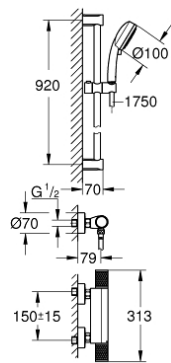

## 34 835 000 GROHTHERM 1000 PERFORMANCE THERMOSTATIC SHOWER MIXER 1/2" WITH SHOWER SET

### PRODUCT DESCRIPTION

- Colour: chrome
- consisting of:
  - Grotherm 1000 Performance thermostatic shower mixer 1/2" (34 827)
  - Tempesta Cosmopolitan 100 shower set, 2 sprays, 900 mm (27 788 002)
  - optional GROHE EcoJoy 5.7 l/min flow limiter included
- professional exclusive

### SPARE PARTS

- 1: Shut-off handle (Spare part-nr. 49160000)
- 2: Ceramic headpart 1/2" (Spare part-nr. 45346000)
- 2.1: O-Ring Ø18,2 x Ø1,7 (Spare part-nr. 0392400M)
- 3: retaining ring (Spare part-nr. 47743000)
- 4: Thermostatic compact cartridge 1/2" (Spare part-nr. 47439000)
- 5: Race (Spare part-nr. 47975000)
- 6: Non-return valve (Spare part-nr. 47189000)
- 6.1: Filter (Spare part-nr. 0726400M)
- 6.2: Non-return valve (Spare part-nr. 08565000)
- 6.3: O-Ring Ø17 x Ø2 (Spare part-nr. 0305500M)
- 7: S-union (Spare part-nr. 12662000)
- 8: Non-return valve (Spare part-nr. 08565000)
- 9: Shower rail holder (Spare part-nr. 48095000)
- 10: Glide element (Spare part-nr. 12140000)
- 11: Dirt strainer (Spare part-nr. 0700200M)
- 12: Compensation disc (Spare part-nr. 48051000)\*
- 13: Extension 3/4", 20 mm (Spare part-nr. 0713000M)\*
- 14: Special spanner (Spare part-nr. 19377000)\*
- 15: Socket spanner (Spare part-nr. 19332000)\*
- 16: GROHE TurboStat cartridge 1/2" (Spare part-nr. 47175000)\*