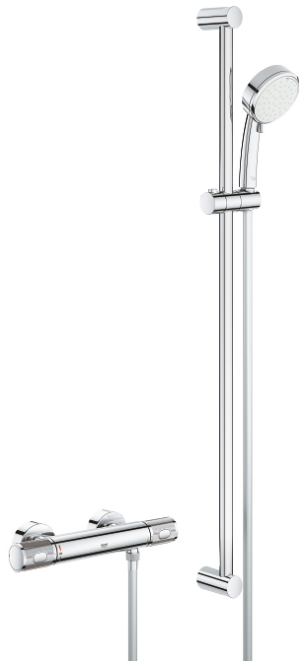

## 34 835 000 GROHTHERM 1000 PERFORMANCE THERMOSTATIC SHOWER MIXER 1/2" WITH SHOWER SET

### PRODUCT DESCRIPTION

- Colour: chrome
- consisting of:
  - Grotherm 1000 Performance thermostatic shower mixer 1/2" (34 827)
  - Tempesta Cosmopolitan 100 shower set, 2 sprays, 900 mm (27 788 002)
  - optional GROHE EcoJoy 5.7 l/min flow limiter included
- professional exclusive

### SPARE PARTS

- 1: Shut-off handle (Spare part-nr. 49160000)
- 2: Ceramic headpart 1/2" (Spare part-nr. 45346000)
- 2.1: O-Ring Ø18,2 x Ø1,7 (Spare part-nr. 0392400M)
- 3: retaining ring (Spare part-nr. 47743000)
- 4: Thermostatic compact cartridge 1/2" (Spare part-nr. 47439000)
- 5: Race (Spare part-nr. 47975000)
- 6: Non-return valve (Spare part-nr. 47189000)
- 6.1: Filter (Spare part-nr. 0726400M)
- 6.2: Non-return valve (Spare part-nr. 08565000)
- 6.3: O-Ring Ø17 x Ø2 (Spare part-nr. 0305500M)
- 7: S-union (Spare part-nr. 12662000)
- 8: Non-return valve (Spare part-nr. 08565000)
- 9: Shower rail holder (Spare part-nr. 48095000)
- 10: Glide element (Spare part-nr. 12140000)
- 11: Dirt strainer (Spare part-nr. 0700200M)
- 12: Compensation disc (Spare part-nr. 48051000)\*
- 13: Extension 3/4", 20 mm (Spare part-nr. 0713000M)\*
- 14: Special spanner (Spare part-nr. 19377000)\*
- 15: Socket spanner (Spare part-nr. 19332000)\*
- 16: GROHE TurboStat cartridge 1/2" (Spare part-nr. 47175000)\*