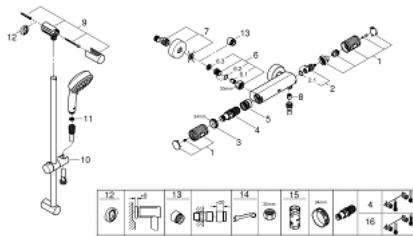

### PRODUCT DESCRIPTION

- Colour: chrome
- consisting of:
  - Grotherm 1000 Performance thermostatic shower mixer 1/2" (34 827)
  - Tempesta Cosmopolitan 100 shower set, 2 sprays, 900 mm (27 788 002)
- optional 5.7 l/min flow limiter included
- professional exclusive

### SPARE PARTS

- 1: Shut-off handle (Spare part-nr. 49160000)
- 2: Ceramic headpart 1/2" (Spare part-nr. 45346000)
- 2.1: O-Ring Ø18,2 x Ø1,7 (Spare part-nr. 0392400M)
- 3: retaining ring (Spare part-nr. 47743000)
- 4: Thermostatic compact cartridge 1/2" (Spare part-nr. 47439000)
- 5: Race (Spare part-nr. 47975000)
- 6: Non-return valve (Spare part-nr. 47189000)
- 6.1: Filter (Spare part-nr. 0726400M)
- 6.2: Non-return valve (Spare part-nr. 08565000)
- 6.3: O-Ring Ø17 x Ø2 (Spare part-nr. 0305500M)
- 7: S-union (Spare part-nr. 12662000)
- 8: Non-return valve (Spare part-nr. 08565000)
- 9: Shower rail holder (Spare part-nr. 48095000)
- 10: Glide element (Spare part-nr. 12140000)
- 11: Dirt strainer (Spare part-nr. 0700200M)
- 12: Compensation disc (Spare part-nr. 48051000)\*
- 13: Extension 3/4", 20 mm (Spare part-nr. 0713000M)\*
- 14: Special spanner (Spare part-nr. 19377000)\*
- 15: Socket spanner (Spare part-nr. 19332000)\*
- 16: GROHE TurboStat cartridge 1/2" (Spare part-nr. 47175000)\*