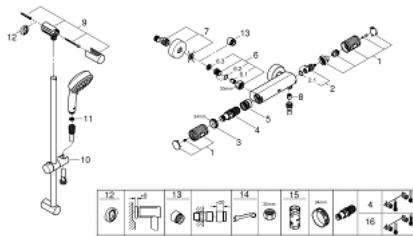

34 835 000 GROHTHERM 1000 PERFORMANCE THERMOSTATIC SHOWER MIXER 1/2" WITH SHOWER SET

PRODUCT DESCRIPTION

- Tyc: Chrome
- consisting of:
 - Grotherm 1000 Performance thermostatic shower mixer 1/2" (34 827)
 - Tempesta Cosmopolitan 100 shower set, 2 sprays, 900 mm (27 788 002)
- optional 5.7 l/min flow limiter included
- professional exclusive

34 835 000 GROHTHERM 1000 PERFORMANCE THERMOSTATIC SHOWER MIXER 1/2" WITH SHOWER SET

SPARE PARTS

- 1: Shut-off handle (Spare part-nr. 49160000)
- 2: Ceramic headpart 1/2" (Spare part-nr. 45346000)
- 2.1: O-ring \varnothing 18.2 x \varnothing 1.7 (Spare part-nr. 0392400M)
- 3: Fitting ring (Spare part-nr. 47743000)
- 4: Thermostatic compact cartridge 1/2" (Spare part-nr. 47439000)
- 5: Race (Spare part-nr. 47975000)
- 6: Non-return valve (Spare part-nr. 47189000)
- 6.1: Dirt strainer (Spare part-nr. 0726400M)
- 6.2: Non-return valve (Spare part-nr. 08565000)
- 6.3: O-ring \varnothing 17 x \varnothing 2 (Spare part-nr. 0305500M)
- 7: S-union (Spare part-nr. 12662000)
- 8: Non-return valve (Spare part-nr. 08565000)
- 9: Shower rail holder (Spare part-nr. 48095000)
- 10: Glide element (Spare part-nr. 12140000)
- 11: Dirt strainer (Spare part-nr. 0700200M)
- 12: Compensation disc (Spare part-nr. 48051000)*
- 13: Extension 3/4", 20 mm (Spare part-nr. 0713000M)*
- 14: Special spanner (Spare part-nr. 19377000)*
- 15: Socket spanner (Spare part-nr. 19332000)*
- 16: GROHE TurboStat cartridge 1/2" (Spare part-nr. 47175000)*