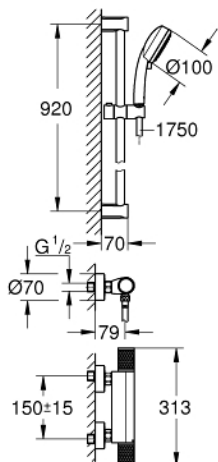

34 835 000 GROHTHERM 1000 PERFORMANCE THERMOSTATIC SHOWER MIXER 1/2" WITH SHOWER SET

PRODUCT DESCRIPTION

- Tyc: Chrome
- consisting of:
 - Grotherm 1000 Performance thermostatic shower mixer 1/2" (34 827)
 - Tempesta Cosmopolitan 100 shower set, 2 sprays, 900 mm (27 788 002)
- optional 5.7 l/min flow limiter included
- professional exclusive

34 835 000 GROHTHERM 1000 PERFORMANCE THERMOSTATIC SHOWER MIXER 1/2" WITH SHOWER SET

SPARE PARTS

- 1: Shut-off handle (Spare part-nr. 49160000)
- 2: Ceramic headpart 1/2" (Spare part-nr. 45346000)
- 2.1: O-ring \varnothing 18.2 x \varnothing 1.7 (Spare part-nr. 0392400M)
- 3: Fitting ring (Spare part-nr. 47743000)
- 4: Thermostatic compact cartridge 1/2" (Spare part-nr. 47439000)
- 5: Race (Spare part-nr. 47975000)
- 6: Non-return valve (Spare part-nr. 47189000)
- 6.1: Dirt strainer (Spare part-nr. 0726400M)
- 6.2: Non-return valve (Spare part-nr. 08565000)
- 6.3: O-ring \varnothing 17 x \varnothing 2 (Spare part-nr. 0305500M)
- 7: S-union (Spare part-nr. 12662000)
- 8: Non-return valve (Spare part-nr. 08565000)
- 9: Shower rail holder (Spare part-nr. 48095000)
- 10: Glide element (Spare part-nr. 12140000)
- 11: Dirt strainer (Spare part-nr. 0700200M)
- 12: Compensation disc (Spare part-nr. 48051000)*
- 13: Extension 3/4", 20 mm (Spare part-nr. 0713000M)*
- 14: Special spanner (Spare part-nr. 19377000)*
- 15: Socket spanner (Spare part-nr. 19332000)*
- 16: GROHE TurboStat cartridge 1/2" (Spare part-nr. 47175000)*