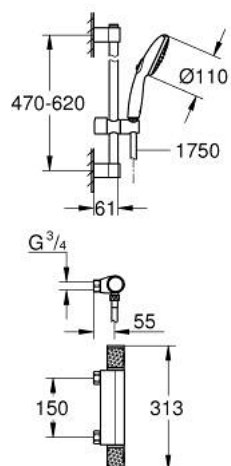

## 34 836 001 GROHTHERM 1000 PERFORMANCE THERMOSTATIC SHOWER MIXER 1/2"

### PRODUCT DESCRIPTION

- Tyc: Chrome
- with shower rail set 2 sprays (Rain, Jet)
- consisting of:
  - Grotherm 1000 Performance thermostatic shower mixer 1/2" (34 828)
  - Tempesta shower rail set, 600 mm (26 162)
- professional exclusive

### SPARE PARTS

- 1: Shut-off handle (Spare part-nr. 49160000)
- 2: Ceramic headpart 1/2" (Spare part-nr. 45346000)
- 2.1: O-ring  $\varnothing$  18.2 x  $\varnothing$  1.7 (Spare part-nr. 0392400M)
- 3: Fitting ring (Spare part-nr. 47743000)
- 4: Thermostatic compact cartridge 1/2" (Spare part-nr. 47439000)
- 5: Race (Spare part-nr. 47975000)
- 6: Non-return valve (Spare part-nr. 47189000)
- 6.1: Dirt strainer (Spare part-nr. 0726400M)
- 6.2: Non-return valve (Spare part-nr. 08565000)
- 6.3: O-ring  $\varnothing$  17 x  $\varnothing$  2 (Spare part-nr. 0305500M)
- 7: Shower rail holder (Spare part-nr. 48608000)
- 8: Shower rail holder (Spare part-nr. 48607000)
- 9: Glide element (Spare part-nr. 48609000)
- 10: Dirt strainer (Spare part-nr. 0700200M)
- 11: Special spanner (Spare part-nr. 19377000)\*
- 12: Socket spanner (Spare part-nr. 19332000)\*
- 13: GROHE TurboStat cartridge 1/2" (Spare part-nr. 47175000)\*
- 14: Compensation disc (Spare part-nr. 48543001)\*