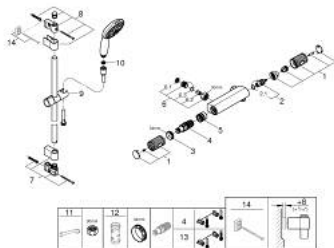

## 34 836 001 GROHTHERM 1000 PERFORMANCE THERMOSTATIC SHOWER MIXER 1/2"

### PRODUCT DESCRIPTION

- Tyc: Chrome
- with shower rail set 2 sprays (Rain, Jet)
- consisting of:
  - Grotherm 1000 Performance thermostatic shower mixer 1/2" (34 828)
  - Tempesta shower rail set, 600 mm (26 162)
- professional exclusive

### SPARE PARTS

- 1: Shut-off handle (Spare part-nr. 49160000)
- 2: Ceramic headpart 1/2" (Spare part-nr. 45346000)
- 2.1: O-ring  $\varnothing$  18.2 x  $\varnothing$  1.7 (Spare part-nr. 0392400M)
- 3: Fitting ring (Spare part-nr. 47743000)
- 4: Thermostatic compact cartridge 1/2" (Spare part-nr. 47439000)
- 5: Race (Spare part-nr. 47975000)
- 6: Non-return valve (Spare part-nr. 47189000)
- 6.1: Dirt strainer (Spare part-nr. 0726400M)
- 6.2: Non-return valve (Spare part-nr. 08565000)
- 6.3: O-ring  $\varnothing$  17 x  $\varnothing$  2 (Spare part-nr. 0305500M)
- 7: Shower rail holder (Spare part-nr. 48608000)
- 8: Shower rail holder (Spare part-nr. 48607000)
- 9: Glide element (Spare part-nr. 48609000)
- 10: Dirt strainer (Spare part-nr. 0700200M)
- 11: Special spanner (Spare part-nr. 19377000)\*
- 12: Socket spanner (Spare part-nr. 19332000)\*
- 13: GROHE TurboStat cartridge 1/2" (Spare part-nr. 47175000)\*
- 14: Compensation disc (Spare part-nr. 48543001)\*