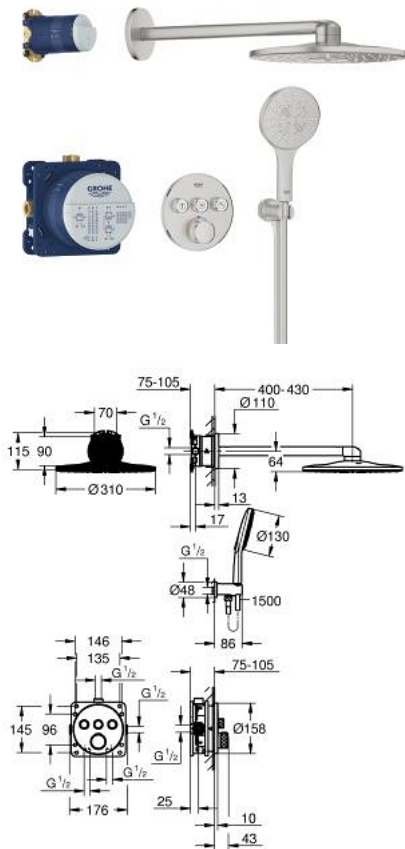

## 34 863 DC0 GROHTHERM SMARTCONTROL CONCEALED SHOWER SYSTEM WITH RAINSHOWER SMARTACTIVE 310

### PRODUCT DESCRIPTION

- Colour: supersteel
- consisting of:
  - concealed thermostat with 3 valves (29 121)
  - GROHE Rapido SmartBox universal rough-in box, 1/2" (35 604)
  - Rainshower SmartActive 310 head shower set 2 sprays (26 475) including horizontal shower arm 430 mm and head shower rough-in (26 483)
  - Rainshower SmartActive 130 hand shower 3 sprays
  - shower outlet elbow 1/2" with holder (26 658)
  - Silverflex shower hose 1500 mm 1/2" x 1/2"
  - optional flow regulator 9.5 l/min included for hand shower