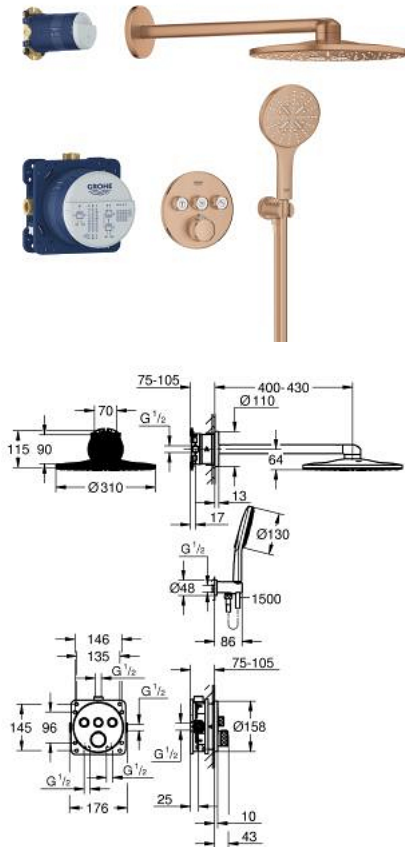

34 863 DL0 GROHTHERM SMARTCONTROL CONCEALED SHOWER SYSTEM WITH RAINSHOWER SMARTACTIVE 310

PRODUCT DESCRIPTION

- Tyc: brushed warm sunset
- consisting of:
 - concealed thermostat with 3 valves (29 121)
 - GROHE Rapido SmartBox universal rough-in box, 1/2" (35 604)
 - Rainshower SmartActive 310 head shower set 2 sprays (26 475) including horizontal shower arm 430 mm and head shower rough-in (26 483)
 - Rainshower SmartActive 130 hand shower 3 sprays
 - shower outlet elbow 1/2" with holder (26 658)
 - Silverflex shower hose 1500 mm 1/2" x 1/2"
 - optional flow regulator 9.5 l/min included for hand shower