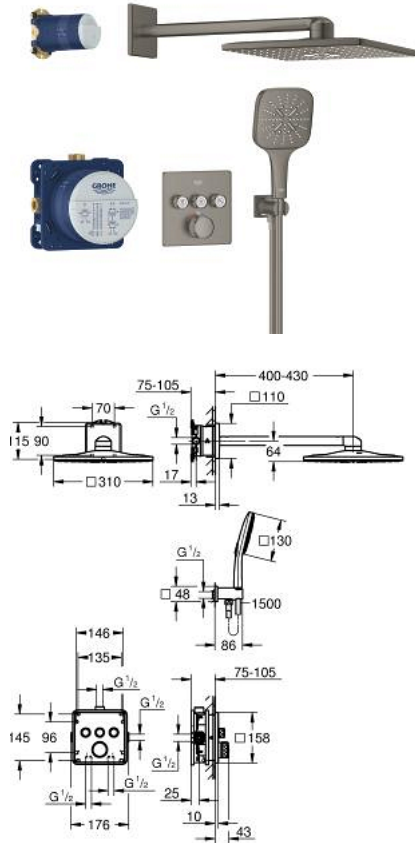

34 864 AL0 GROHTHERM SMARTCONTROL CONCEALED SHOWER SYSTEM WITH RAINSHOWER SMARTACTIVE 310 CUBE

PRODUCT DESCRIPTION

- Colour: brushed hard graphite
- consisting of:
 - concealed thermostat with 3 valves (29 126)
 - GROHE Rapido SmartBox universal rough-in box, 1/2" (35 604)
 - Rainshower SmartActive 310 Cube head shower set 2 sprays (26 479) including horizontal shower arm 430 mm and head shower rough-in (26 483)
 - Rainshower SmartActive 130 Cube hand shower 3 sprays
 - shower outlet elbow 1/2" with holder (26 659)
 - Silverflex shower hose 1500 mm 1/2" x 1/2"
 - optional flow regulator 9.5 l/min included for hand shower