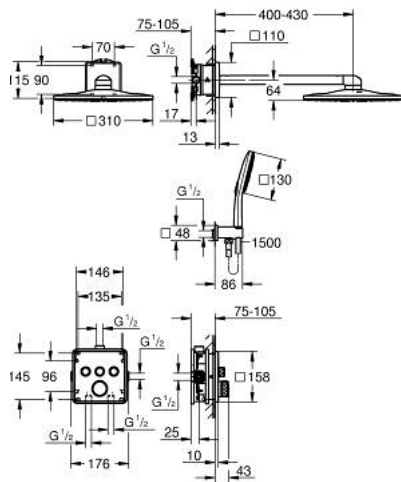

34 864 AL0 GROHTHERM SMARTCONTROL CONCEALED SHOWER SYSTEM WITH RAINSHOWER SMARTACTIVE 310 CUBE

PRODUCT DESCRIPTION

- Tyc: brushed hard graphite
- consisting of:
 - concealed thermostat with 3 valves (29 126)
 - GROHE Rapido SmartBox universal rough-in box, 1/2" (35 604)
 - Rainshower SmartActive 310 Cube head shower set 2 sprays (26 479) including horizontal shower arm 430 mm and head shower rough-in (26 483)
 - Rainshower SmartActive 130 Cube hand shower 3 sprays
 - shower outlet elbow 1/2" with holder (26 659)
 - Silverflex shower hose 1500 mm 1/2" x 1/2"
 - optional flow regulator 9.5 l/min included for hand shower