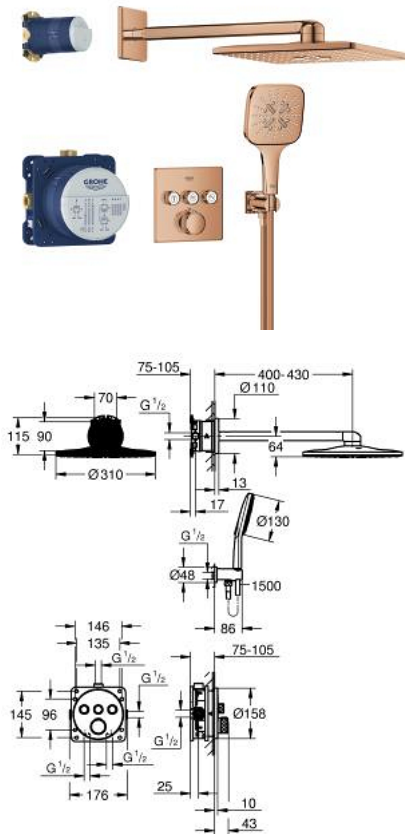

34 864 DA0 GROHTHERM SMARTCONTROL CONCEALED SHOWER SYSTEM WITH RAINSHOWER SMARTACTIVE 310 CUBE

PRODUCT DESCRIPTION

- Colour: warm sunset
- consisting of:
 - concealed thermostat with 3 valves (29 126)
 - GROHE Rapido SmartBox universal rough-in box, 1/2" (35 604)
 - Rainshower SmartActive 310 Cube head shower set 2 sprays (26 479) including horizontal shower arm 430 mm and head shower rough-in (26 483)
 - Rainshower SmartActive 130 Cube hand shower 3 sprays
 - shower outlet elbow 1/2" with holder (26 659)
 - Silverflex shower hose 1500 mm 1/2" x 1/2"
 - optional flow regulator 9.5 l/min included for hand shower