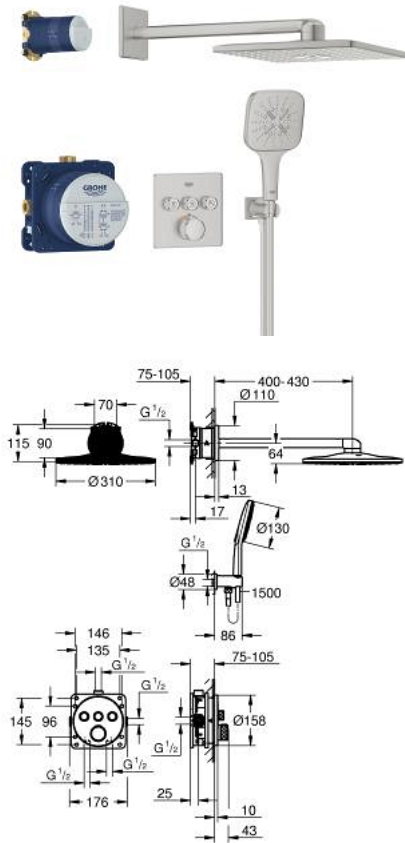

34 864 DC0 GROHTHERM SMARTCONTROL CONCEALED SHOWER SYSTEM WITH RAINSHOWER SMARTACTIVE 310 CUBE

PRODUCT DESCRIPTION

- Colour: supersteel
- consisting of:
 - concealed thermostat with 3 valves (29 126)
 - GROHE Rapido SmartBox universal rough-in box, 1/2" (35 604)
 - Rainshower SmartActive 310 Cube head shower set 2 sprays (26 479) including horizontal shower arm 430 mm and head shower rough-in (26 483)
 - Rainshower SmartActive 130 Cube hand shower 3 sprays
 - shower outlet elbow 1/2" with holder (26 659)
 - Silverflex shower hose 1500 mm 1/2" x 1/2"
 - optional flow regulator 9.5 l/min included for hand shower