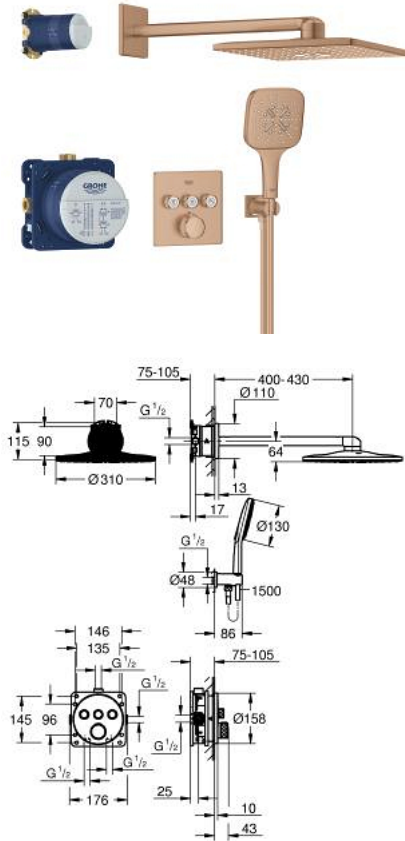

34 864 DL0 GROHTHERM SMARTCONTROL CONCEALED SHOWER SYSTEM WITH RAINSHOWER SMARTACTIVE 310 CUBE

PRODUCT DESCRIPTION

- Colour: brushed warm sunset
- consisting of:
 - concealed thermostat with 3 valves (29 126)
 - GROHE Rapido SmartBox universal rough-in box, 1/2" (35 604)
 - Rainshower SmartActive 310 Cube head shower set 2 sprays (26 479) including horizontal shower arm 430 mm and head shower rough-in (26 483)
 - Rainshower SmartActive 130 Cube hand shower 3 sprays
 - shower outlet elbow 1/2" with holder (26 659)
 - Silverflex shower hose 1500 mm 1/2" x 1/2"
 - optional flow regulator 9.5 l/min included for hand shower