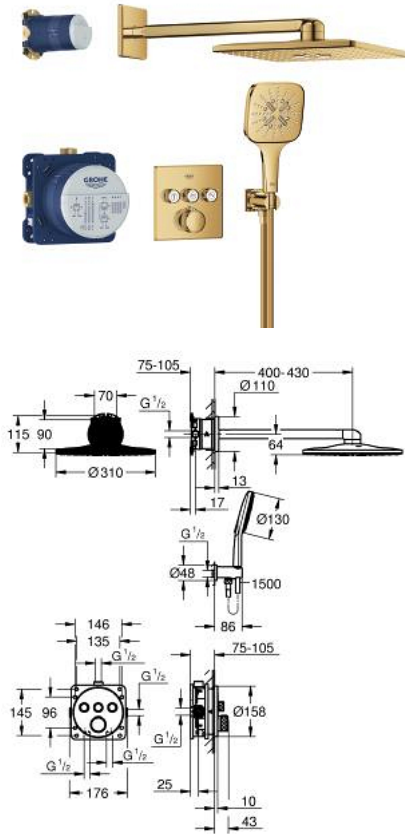

34 864 GL0 GROHTHERM SMARTCONTROL CONCEALED SHOWER SYSTEM WITH RAINSHOWER SMARTACTIVE 310 CUBE

PRODUCT DESCRIPTION

- Colour: cool sunrise
- consisting of:
 - concealed thermostat with 3 valves (29 126)
 - GROHE Rapido SmartBox universal rough-in box, 1/2" (35 604)
 - Rainshower SmartActive 310 Cube head shower set 2 sprays (26 479) including horizontal shower arm 430 mm and head shower rough-in (26 483)
 - Rainshower SmartActive 130 Cube hand shower 3 sprays
 - shower outlet elbow 1/2" with holder (26 659)
 - Silverflex shower hose 1500 mm 1/2" x 1/2"
 - optional flow regulator 9.5 l/min included for hand shower