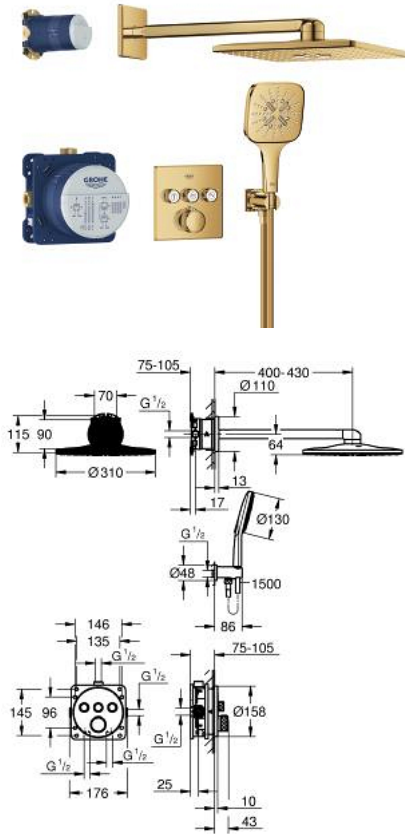

34 864 GL0 GROHTHERM SMARTCONTROL CONCEALED SHOWER SYSTEM WITH RAINSHOWER SMARTACTIVE 310 CUBE

PRODUCT DESCRIPTION

- Tyc: cool sunrise
- consisting of:
 - concealed thermostat with 3 valves (29 126)
 - GROHE Rapido SmartBox universal rough-in box, 1/2" (35 604)
 - Rainshower SmartActive 310 Cube head shower set 2 sprays (26 479) including horizontal shower arm 430 mm and head shower rough-in (26 483)
 - Rainshower SmartActive 130 Cube hand shower 3 sprays
 - shower outlet elbow 1/2" with holder (26 659)
 - Silverflex shower hose 1500 mm 1/2" x 1/2"
 - optional flow regulator 9.5 l/min included for hand shower