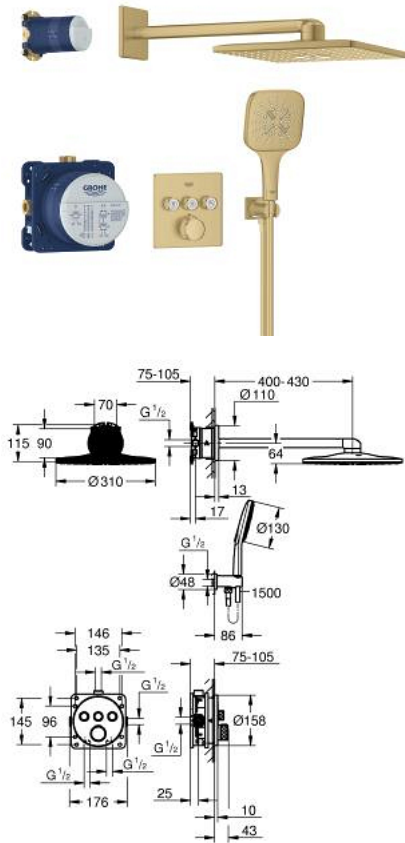

34 864 GN0 GROHTHERM SMARTCONTROL CONCEALED SHOWER SYSTEM WITH RAINSHOWER SMARTACTIVE 310 CUBE

PRODUCT DESCRIPTION

- Colour: brushed cool sunrise
- consisting of:
 - concealed thermostat with 3 valves (29 126)
 - GROHE Rapido SmartBox universal rough-in box, 1/2" (35 604)
 - Rainshower SmartActive 310 Cube head shower set 2 sprays (26 479) including horizontal shower arm 430 mm and head shower rough-in (26 483)
 - Rainshower SmartActive 130 Cube hand shower 3 sprays
 - shower outlet elbow 1/2" with holder (26 659)
 - Silverflex shower hose 1500 mm 1/2" x 1/2"
 - optional flow regulator 9.5 l/min included for hand shower