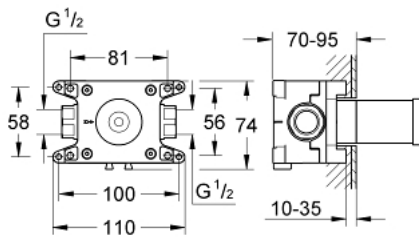

35 028 000 RAPIDO C ROUGH-IN BOX FOR SINGLE VOLUME CONTROL

PRODUCT DESCRIPTION

- for grid installation of Grohtherm Custom Shower system
- built-in box with removable protection cover
- waterproof membrane base for wall sealing
- for masonry and drywall installation
- fixing points for front and back wall
- body made of DR brass
- preassembled ceramic headpart 3/4"
- connection threads 1/2"
- flow rate:
 - 55 l/min. at 3 bar
- installation depth 70 - 95 mm
- min. recommended pressure 1.0 bar

35 028 000 **RAPIDO C ROUGH-IN BOX FOR SINGLE VOLUME CONTROL**

SPARE PARTS

1: Ceramic headpart 3/4" (Spare part-nr. 45888000)